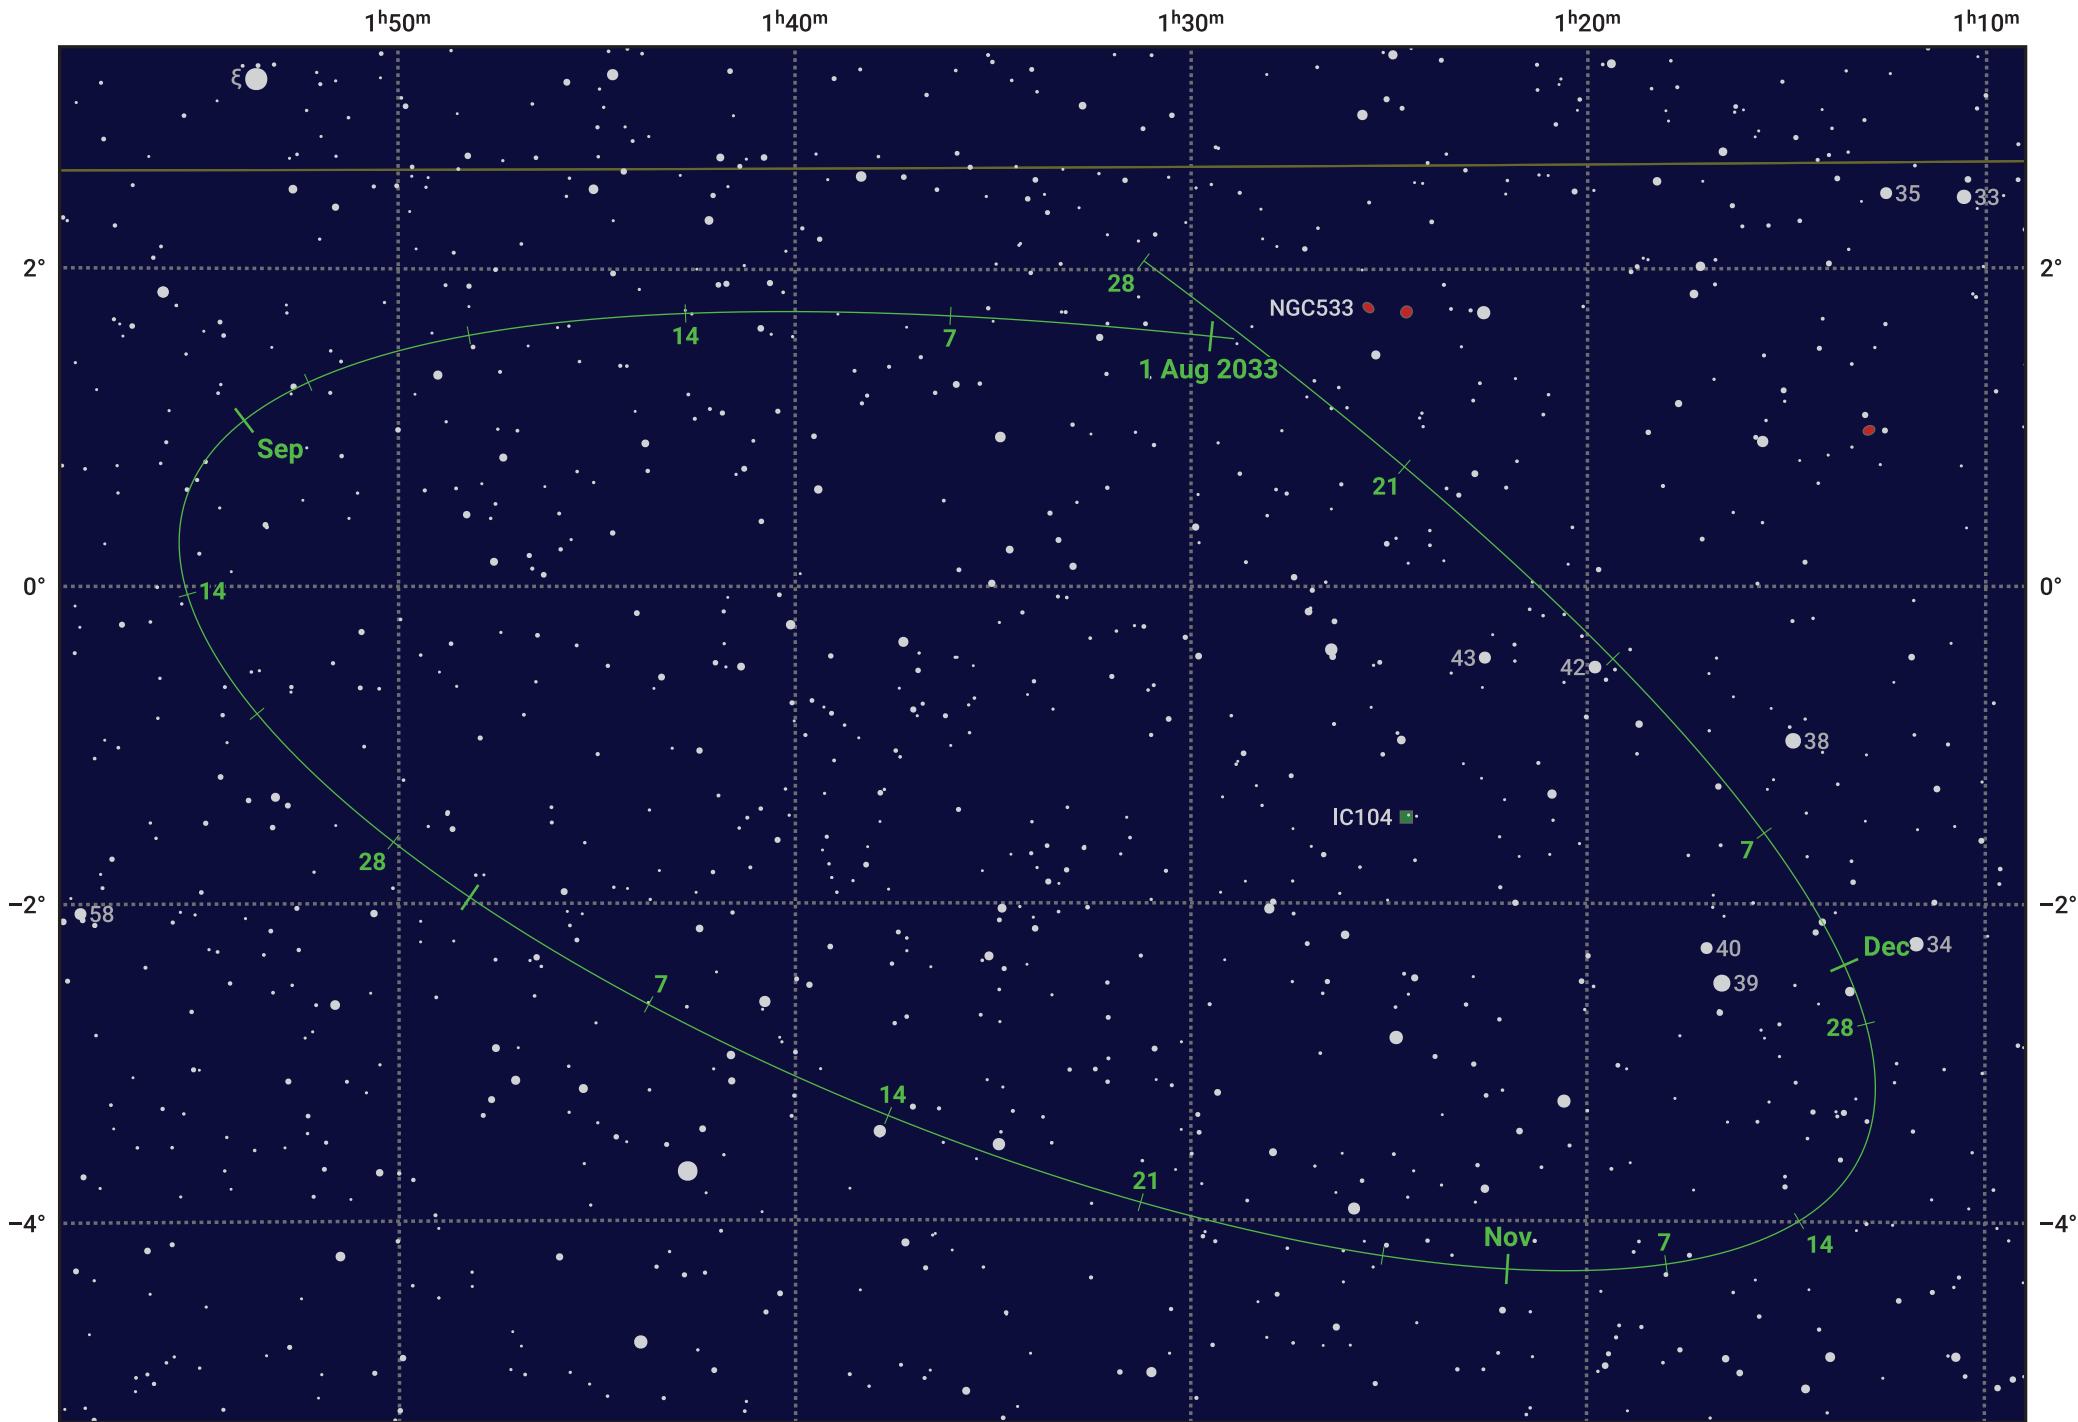

The path of Asteroid 8 Flora around opposition on 14 Oct 2033

© Dominic Ford 2011–2024. Date markers placed at midnight UTC. Downloaded from <https://in-the-sky.org>

Magnitude scale: ·11.0 ·10.0 ·9.0 ·8.0 ·7.0 ●6.0 ●5.0 ●4.0

— Ecliptic Plane

● Galaxy ■ Bright nebula ● Open cluster ● Globular cluster

Date	Mag	Phase
2033 Aug 1	10.0	93%
2033 Sep 1	9.3	96%
2033 Sep 10	9.0	97%
2033 Oct 1	8.4	99%
2033 Nov 1	8.5	99%
2033 Dec 1	9.3	95%