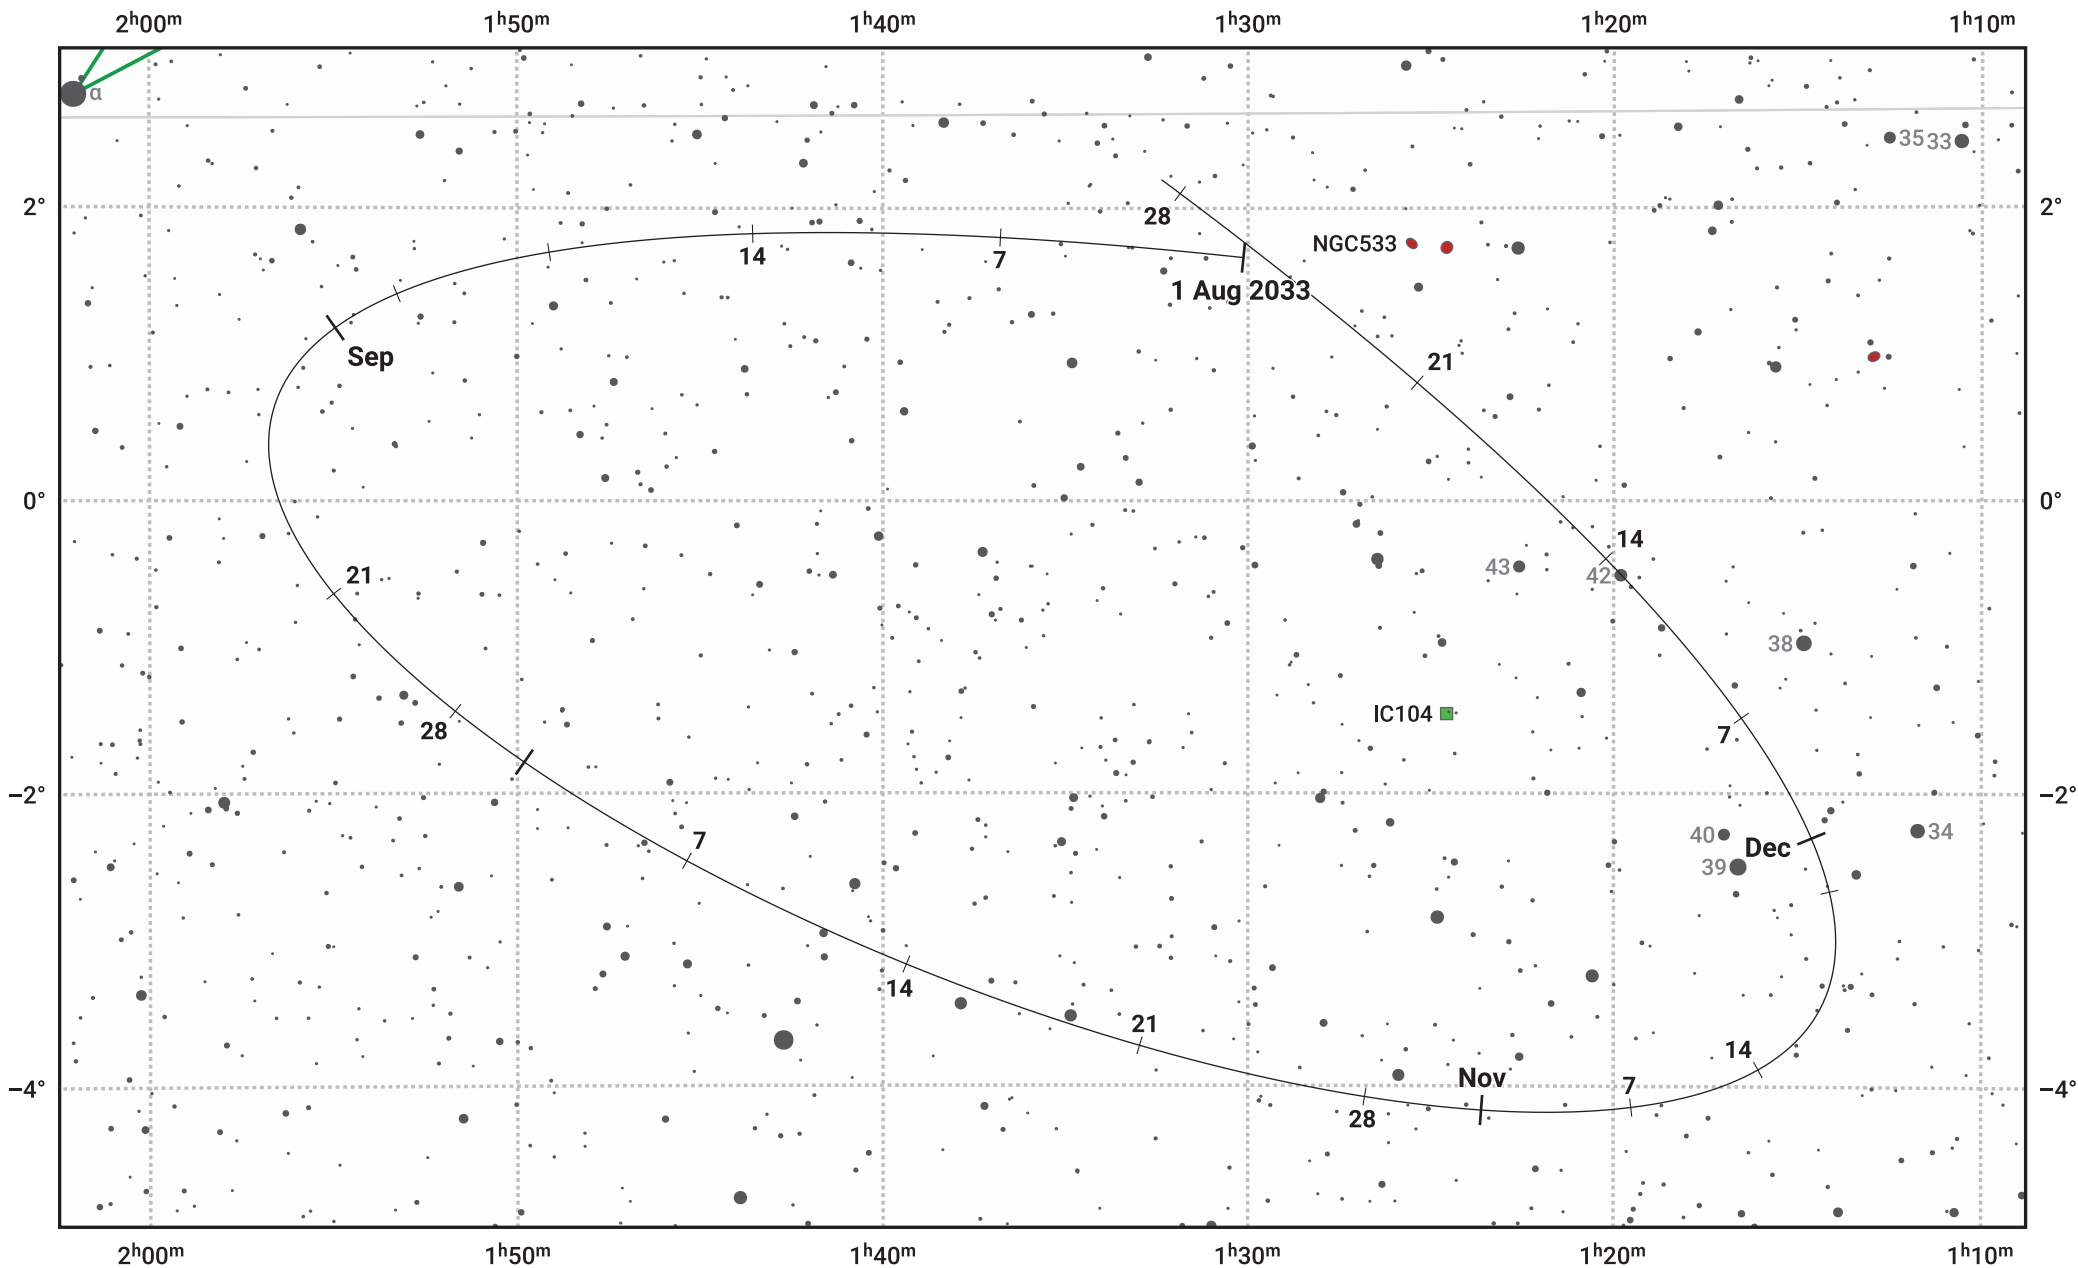

# The path of Asteroid 8 Flora around opposition on 15 Oct 2033

© Dominic Ford 2011–2024. Date markers placed at midnight UTC. Downloaded from <https://in-the-sky.org>

Magnitude scale: 11.0 10.0 9.0 8.0 7.0 6.0 5.0 4.0

— Ecliptic Plane

Galaxy    Bright nebula    Open cluster    Globular cluster

Date	Mag	Phase
2033 Aug 1	10.0	93%
2033 Sep 1	9.3	96%
2033 Sep 10	9.0	97%
2033 Oct 1	8.4	99%
2033 Nov 1	8.5	99%
2033 Dec 1	9.3	95%