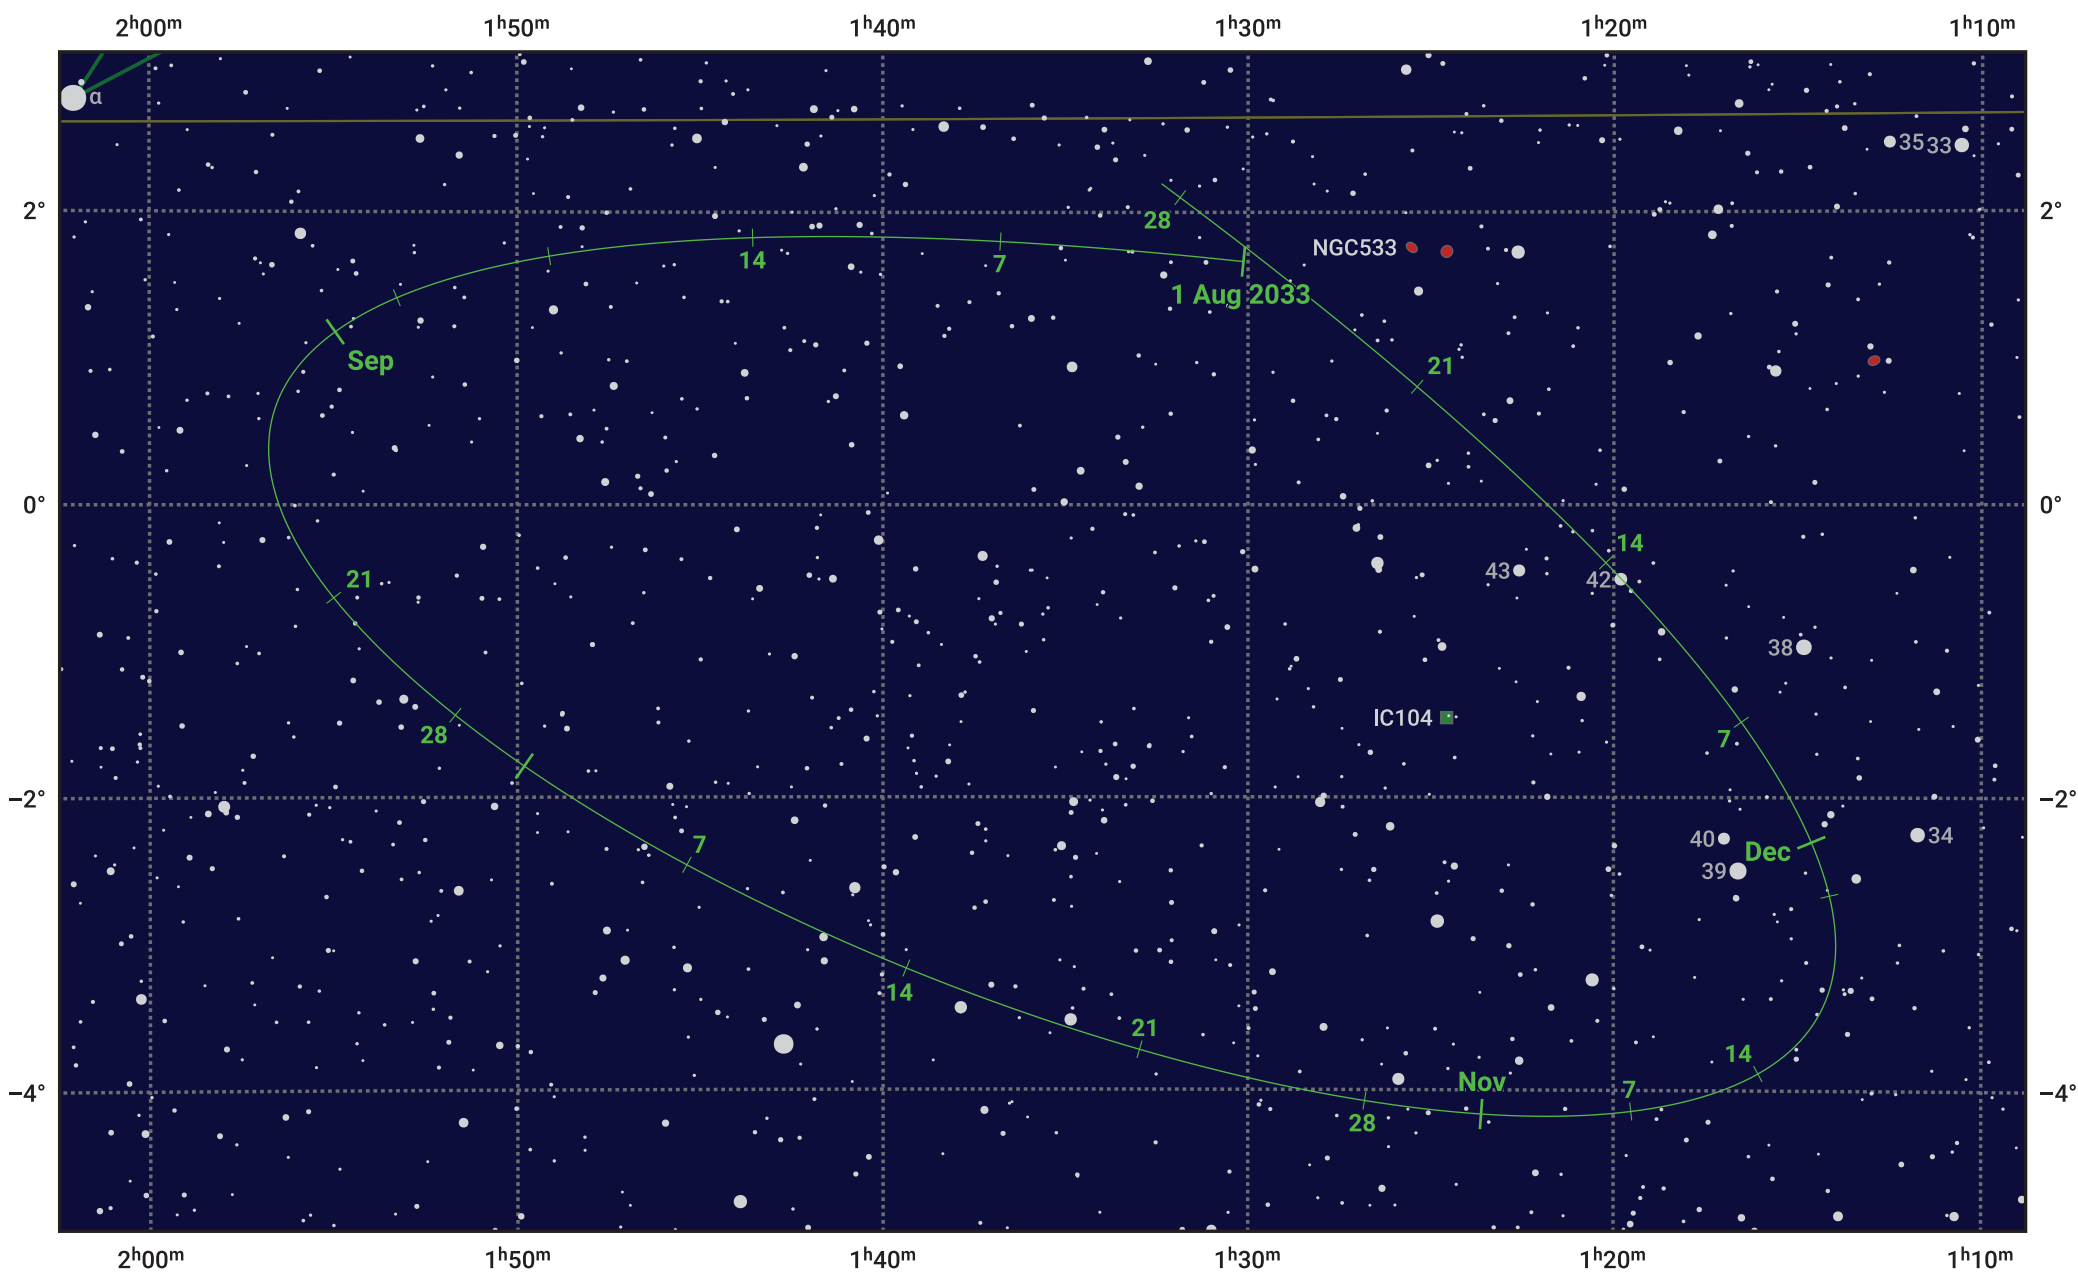

The path of Asteroid 8 Flora around opposition on 15 Oct 2033

© Dominic Ford 2011–2024. Date markers placed at midnight UTC. Downloaded from <https://in-the-sky.org>

Magnitude scale: • 11.0 • 10.0 • 9.0 • 8.0 • 7.0 • 6.0 • 5.0 • 4.0

— Ecliptic Plane

- Galaxy
- Bright nebula
- Open cluster
- ⊕ Globular cluster

Date	Mag	Phase
2033 Aug 1	10.0	93%
2033 Sep 1	9.3	96%
2033 Sep 10	9.0	97%
2033 Oct 1	8.4	99%
2033 Nov 1	8.5	99%
2033 Dec 1	9.3	95%