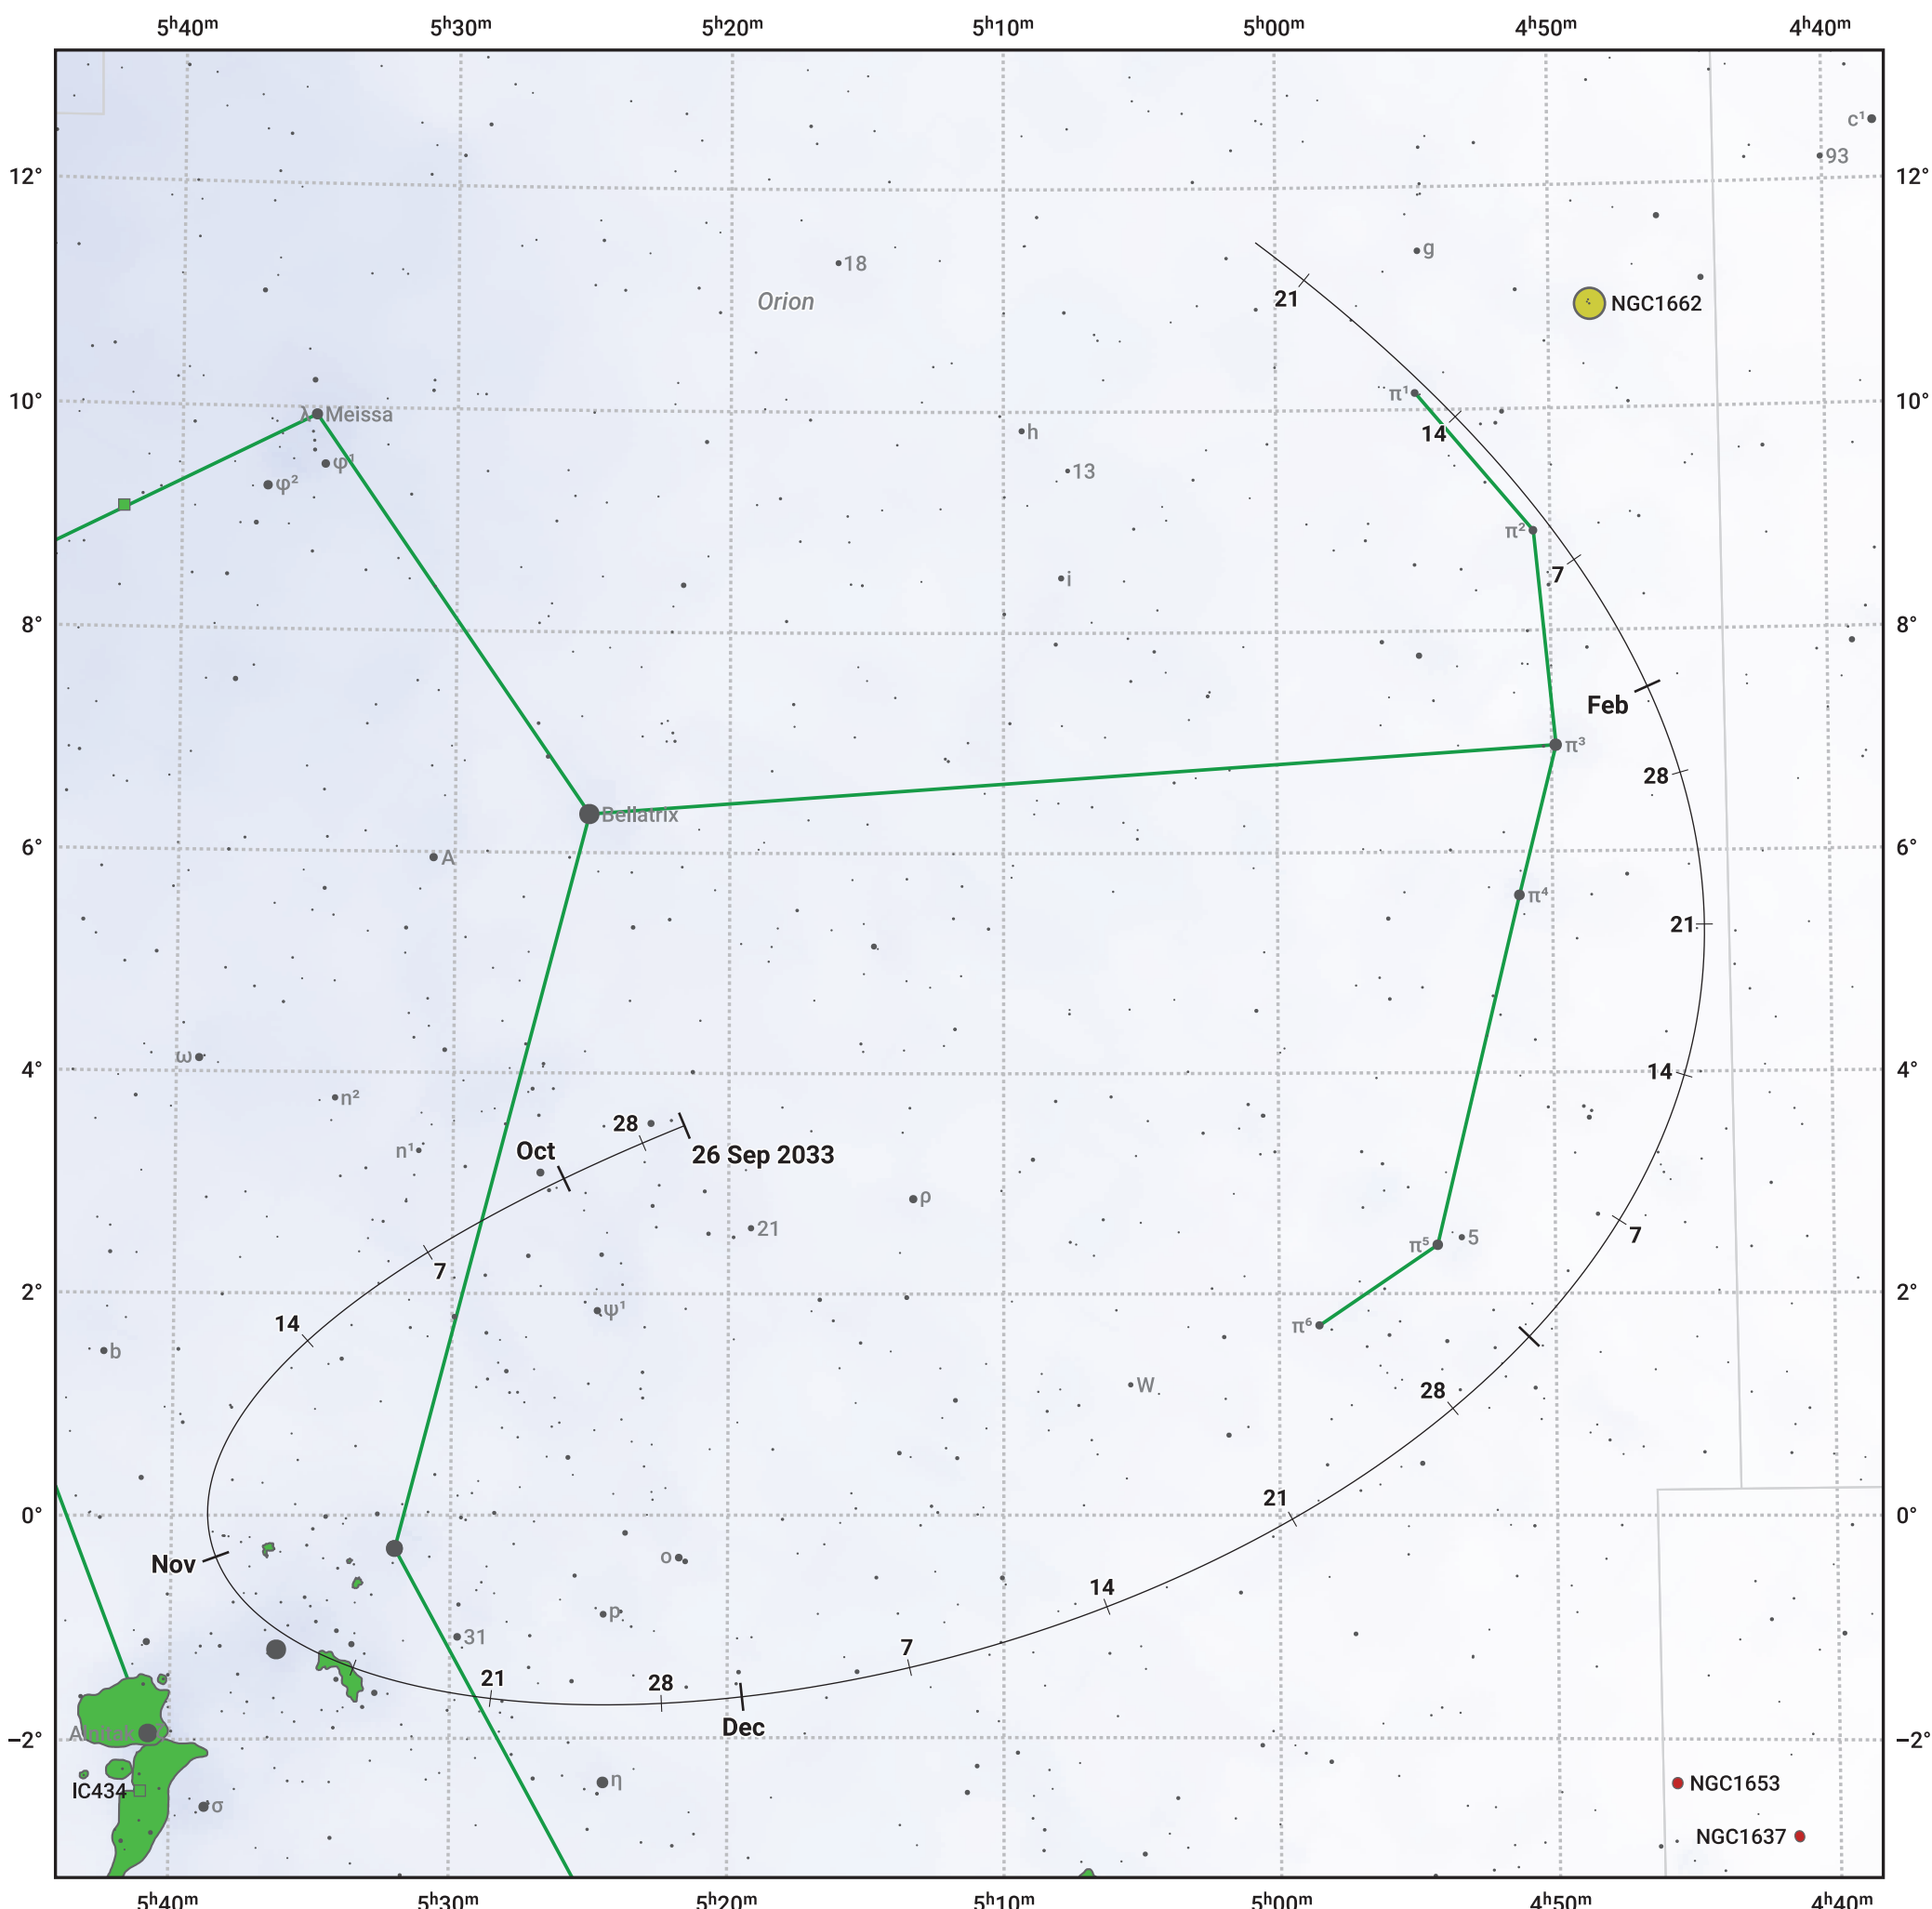

# The path of Asteroid 6 Hebe around opposition on 10 Dec 2033

© Dominic Ford 2011–2024. Date markers placed at midnight UTC. Downloaded from <https://in-the-sky.org>

Magnitude scale: 9.0 8.0 7.0 6.0 5.0 4.0 3.0 2.0 1.0

— Ecliptic Plane

Galaxy Bright nebula Open cluster Globular cluster

Date	Mag	Phase
2033 Oct 1	9.2	94%
2033 Nov 1	8.7	96%
2033 Nov 29	8.3	99%
2033 Dec 1	8.2	99%
2034 Jan 1	8.6	98%
2034 Jan 27	9.3	96%
2034 Feb 1	9.4	96%