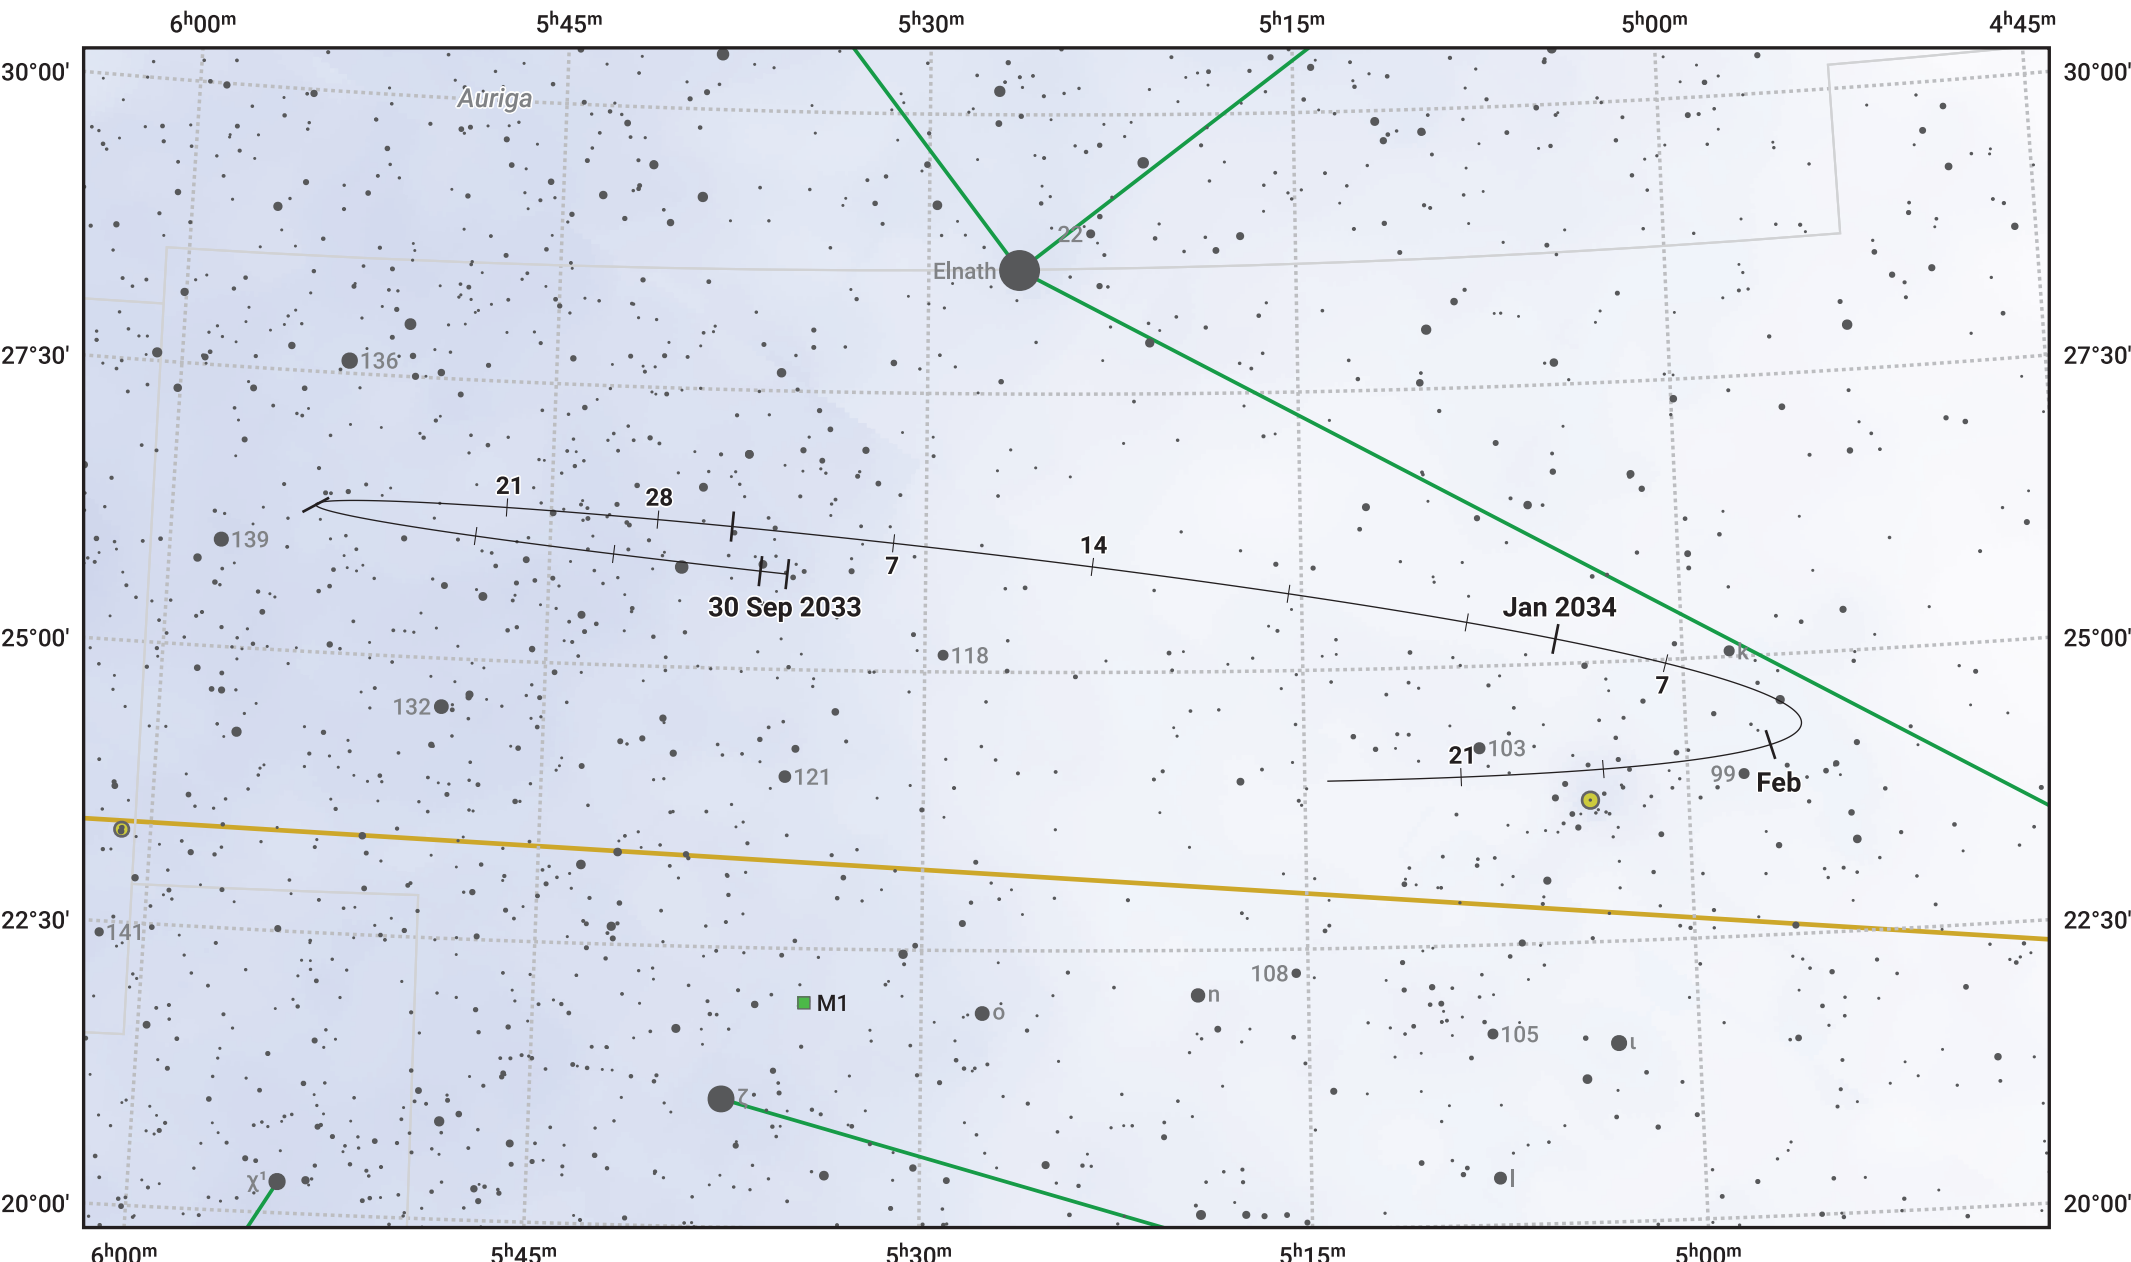

# The path of Asteroid 30 Urania around opposition on 14 Dec 2033

© Dominic Ford 2011–2024. Date markers placed at midnight UTC. Downloaded from <https://in-the-sky.org>

Magnitude scale: 10.0 9.0 8.0 7.0 6.0 5.0 4.0 3.0 2.0 1.0

- Ecliptic Plane
- Galaxy
- Bright nebula
- Open cluster
- ⊕ Globular cluster

Date	Mag	Phase
2033 Oct 1	11.5	94%
2033 Nov 1	10.9	97%
2033 Nov 17	10.5	98%
2033 Dec 1	10.1	100%
2034 Jan 1	10.4	99%
2034 Feb 1	11.2	96%
2034 Feb 12	11.5	96%