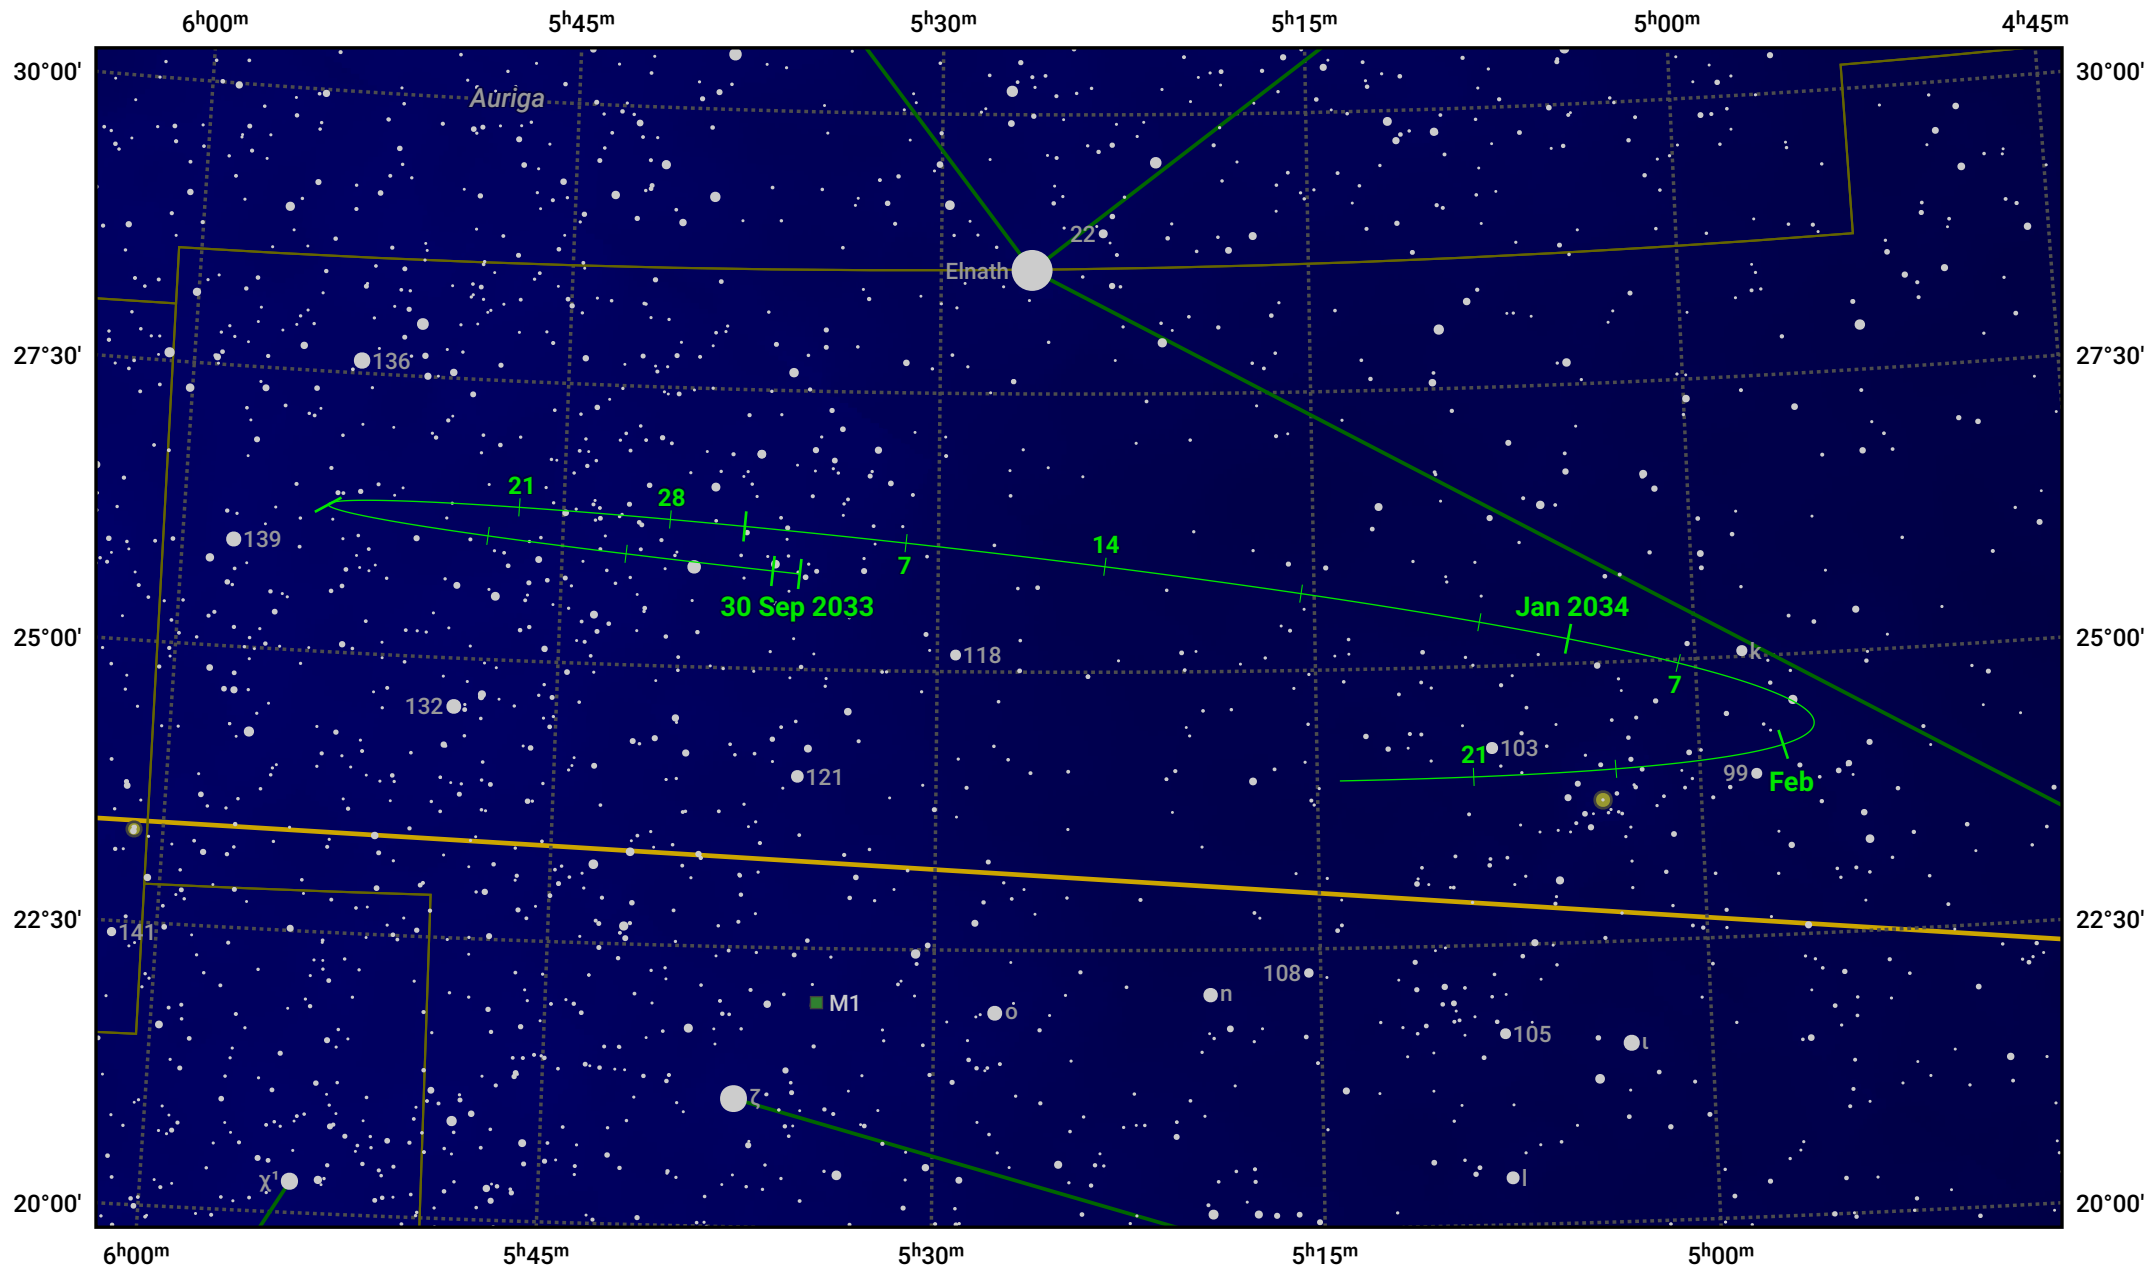

The path of Asteroid 30 Urania around opposition on 14 Dec 2033

© Dominic Ford 2011–2024. Date markers placed at midnight UTC. Downloaded from <https://in-the-sky.org>

Magnitude scale: 10.0 9.0 8.0 7.0 6.0 5.0 4.0 3.0 2.0 1.0

— Ecliptic Plane

- Galaxy
- Bright nebula
- Open cluster
- Globular cluster

Date	Mag	Phase
2023 Oct 1	11.5	94%
2023 Nov 1	10.9	97%
2023 Nov 17	10.5	98%
2023 Dec 1	10.1	100%
2024 Jan 1	10.4	99%
2024 Feb 1	11.2	96%
2024 Feb 12	11.5	96%