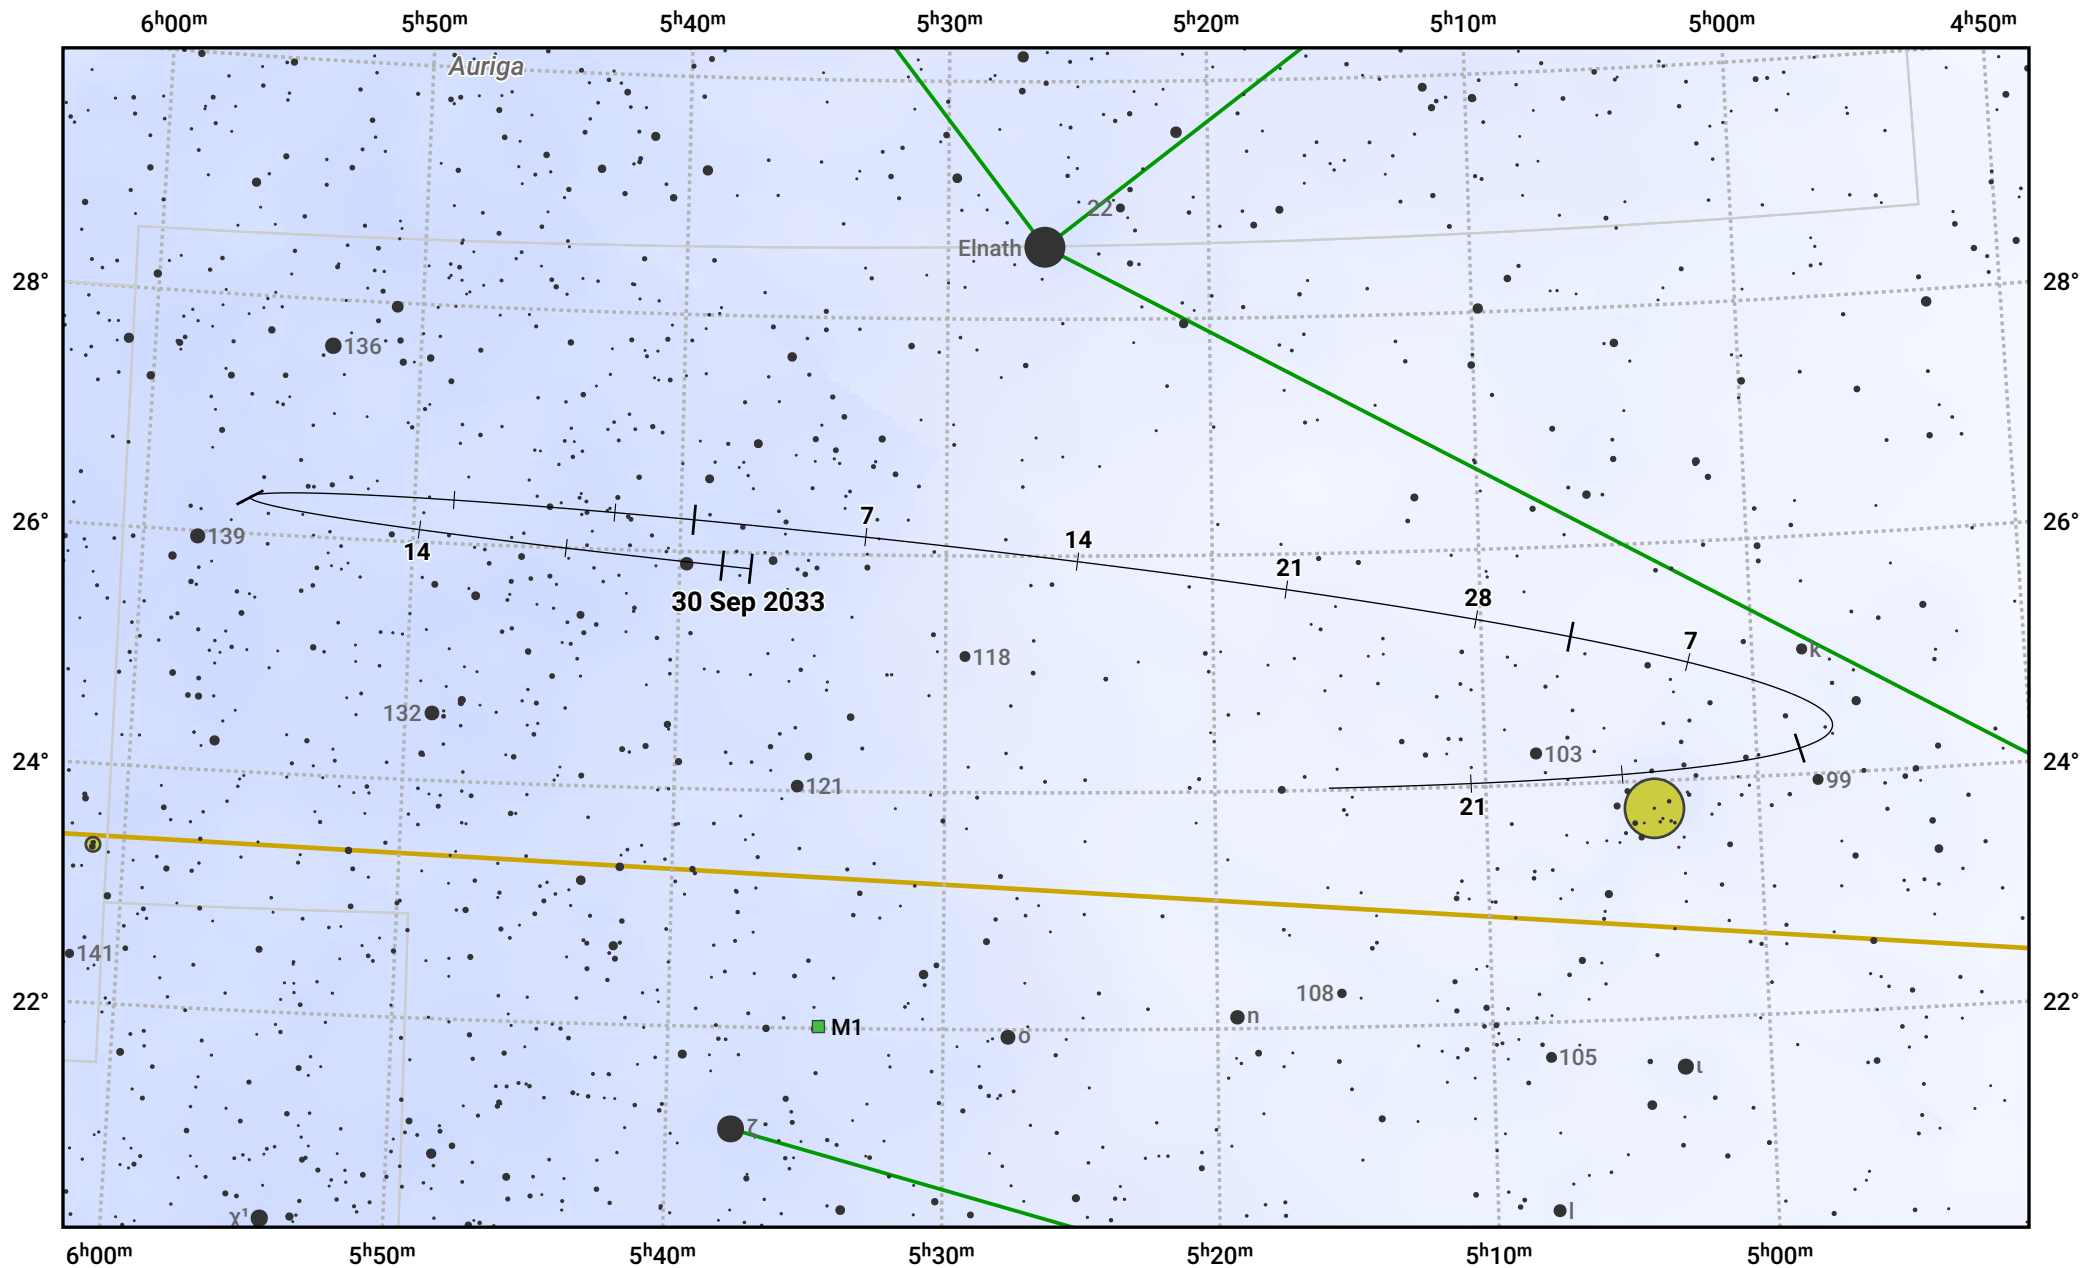

The path of Asteroid 30 Urania around opposition on 14 Dec 2033

© Dominic Ford 2011–2024. Date markers placed at midnight UTC. Downloaded from <https://in-the-sky.org>

Magnitude scale: 10.0 9.0 8.0 7.0 6.0 5.0 4.0 3.0 2.0 1.0

— Ecliptic Plane

Galaxy Bright nebula Open cluster Globular cluster

Date	Mag	Phase
2033 Oct 1	11.5	94%
2033 Nov 1	10.9	97%
2033 Nov 17	10.5	98%
2033 Dec 1	10.1	100%
2034 Jan 1	10.4	99%
2034 Feb 1	11.2	96%
2034 Feb 12	11.5	96%