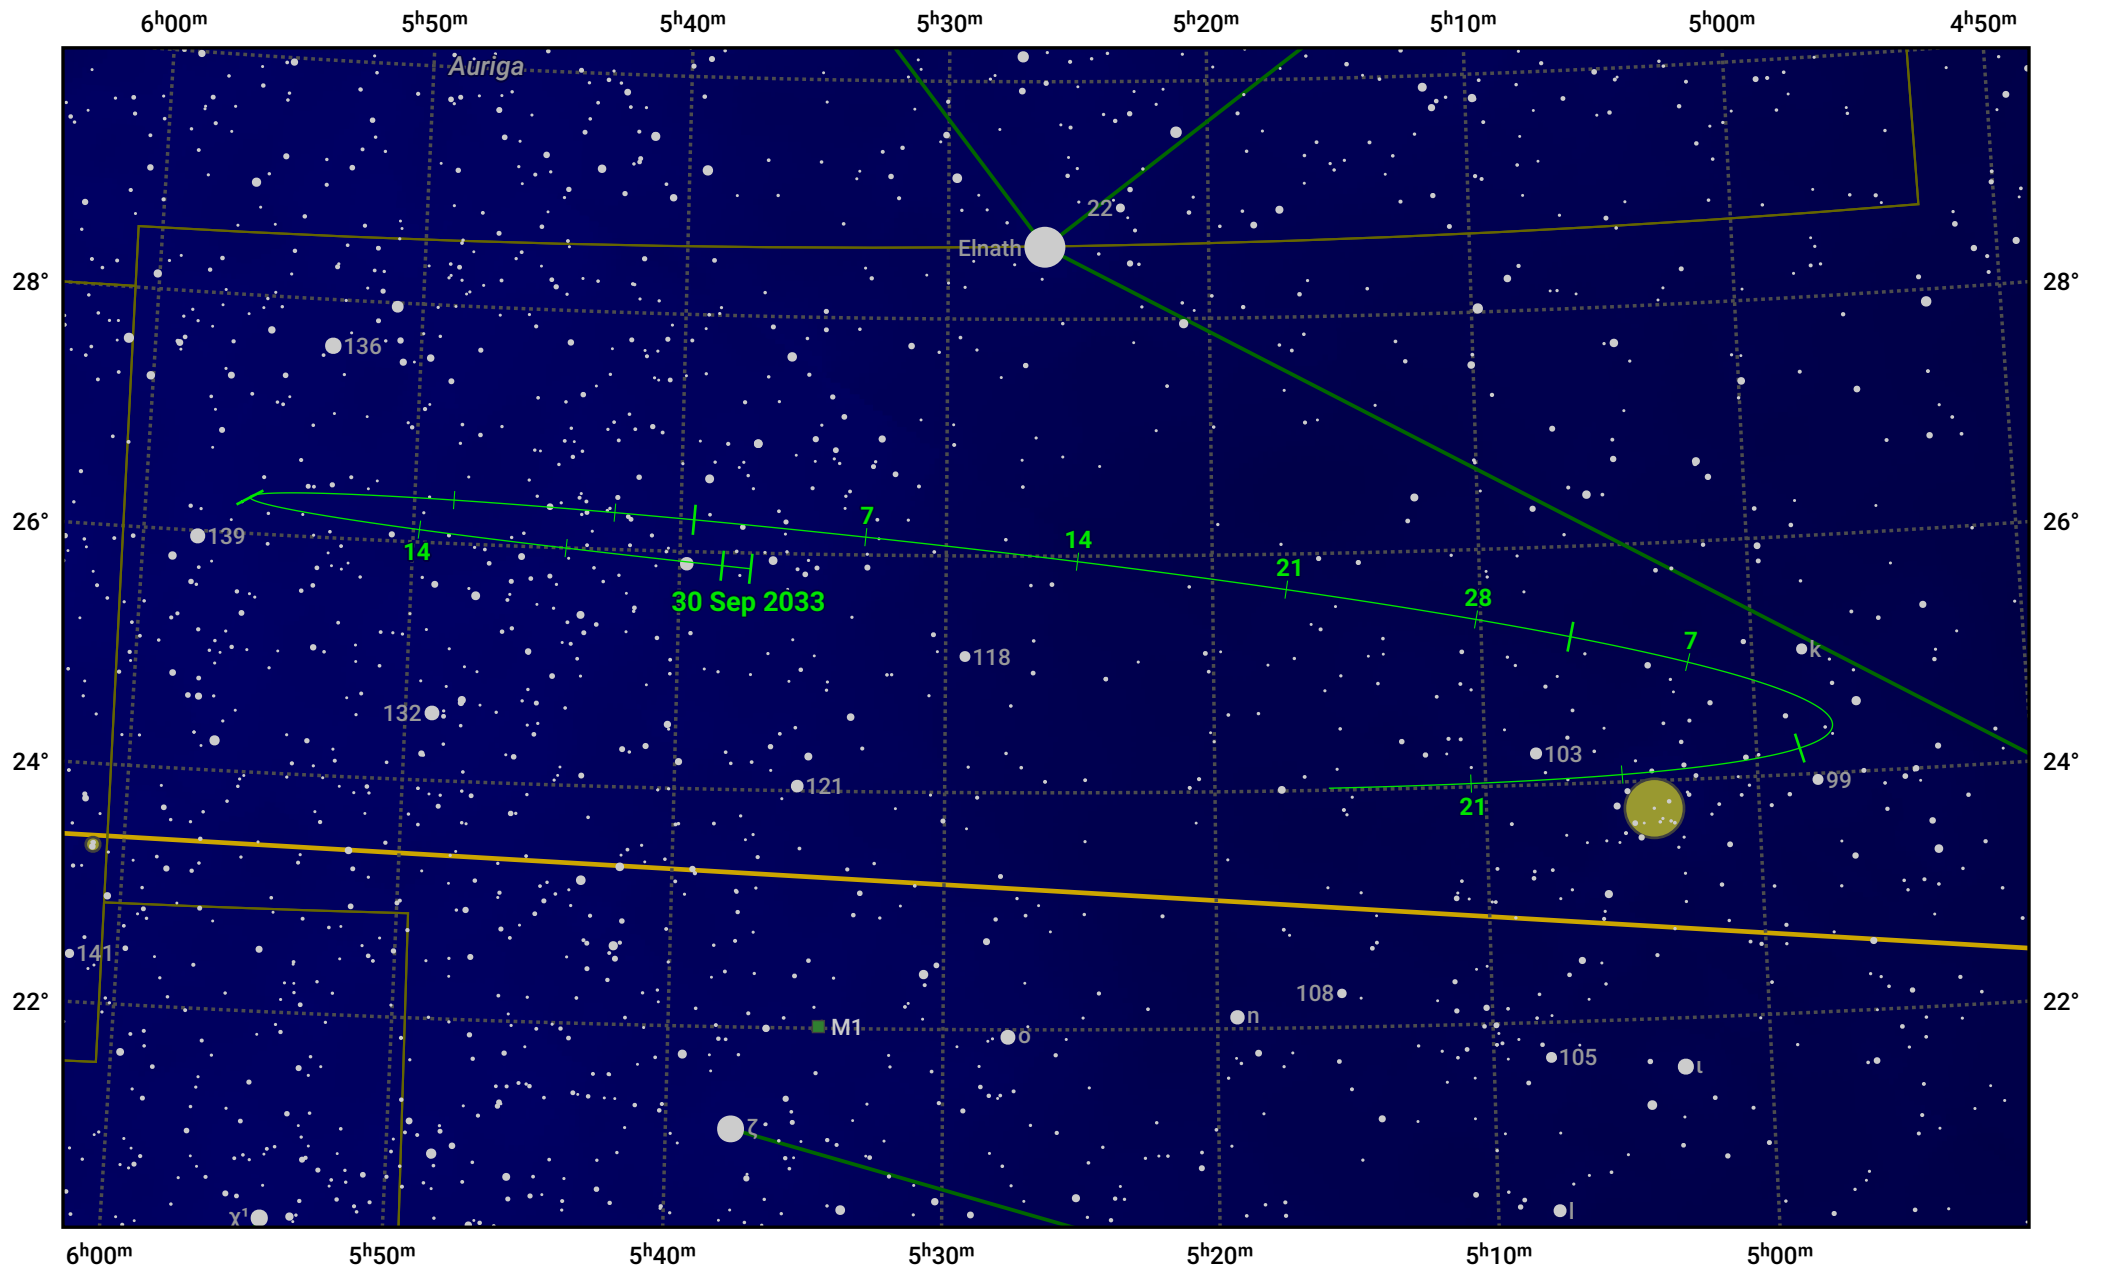

The path of Asteroid 30 Urania around opposition on 14 Dec 2033

© Dominic Ford 2011–2024. Date markers placed at midnight UTC. Downloaded from <https://in-the-sky.org>

Magnitude scale: 10.0 9.0 8.0 7.0 6.0 5.0 4.0 3.0 2.0 1.0

— Ecliptic Plane

Galaxy Bright nebula Open cluster Globular cluster

Date	Mag	Phase
2033 Oct 1	11.5	94%
2033 Nov 1	10.9	97%
2033 Nov 17	10.5	98%
2033 Dec 1	10.1	100%
2034 Jan 1	10.4	99%
2034 Feb 1	11.2	96%
2034 Feb 12	11.5	96%