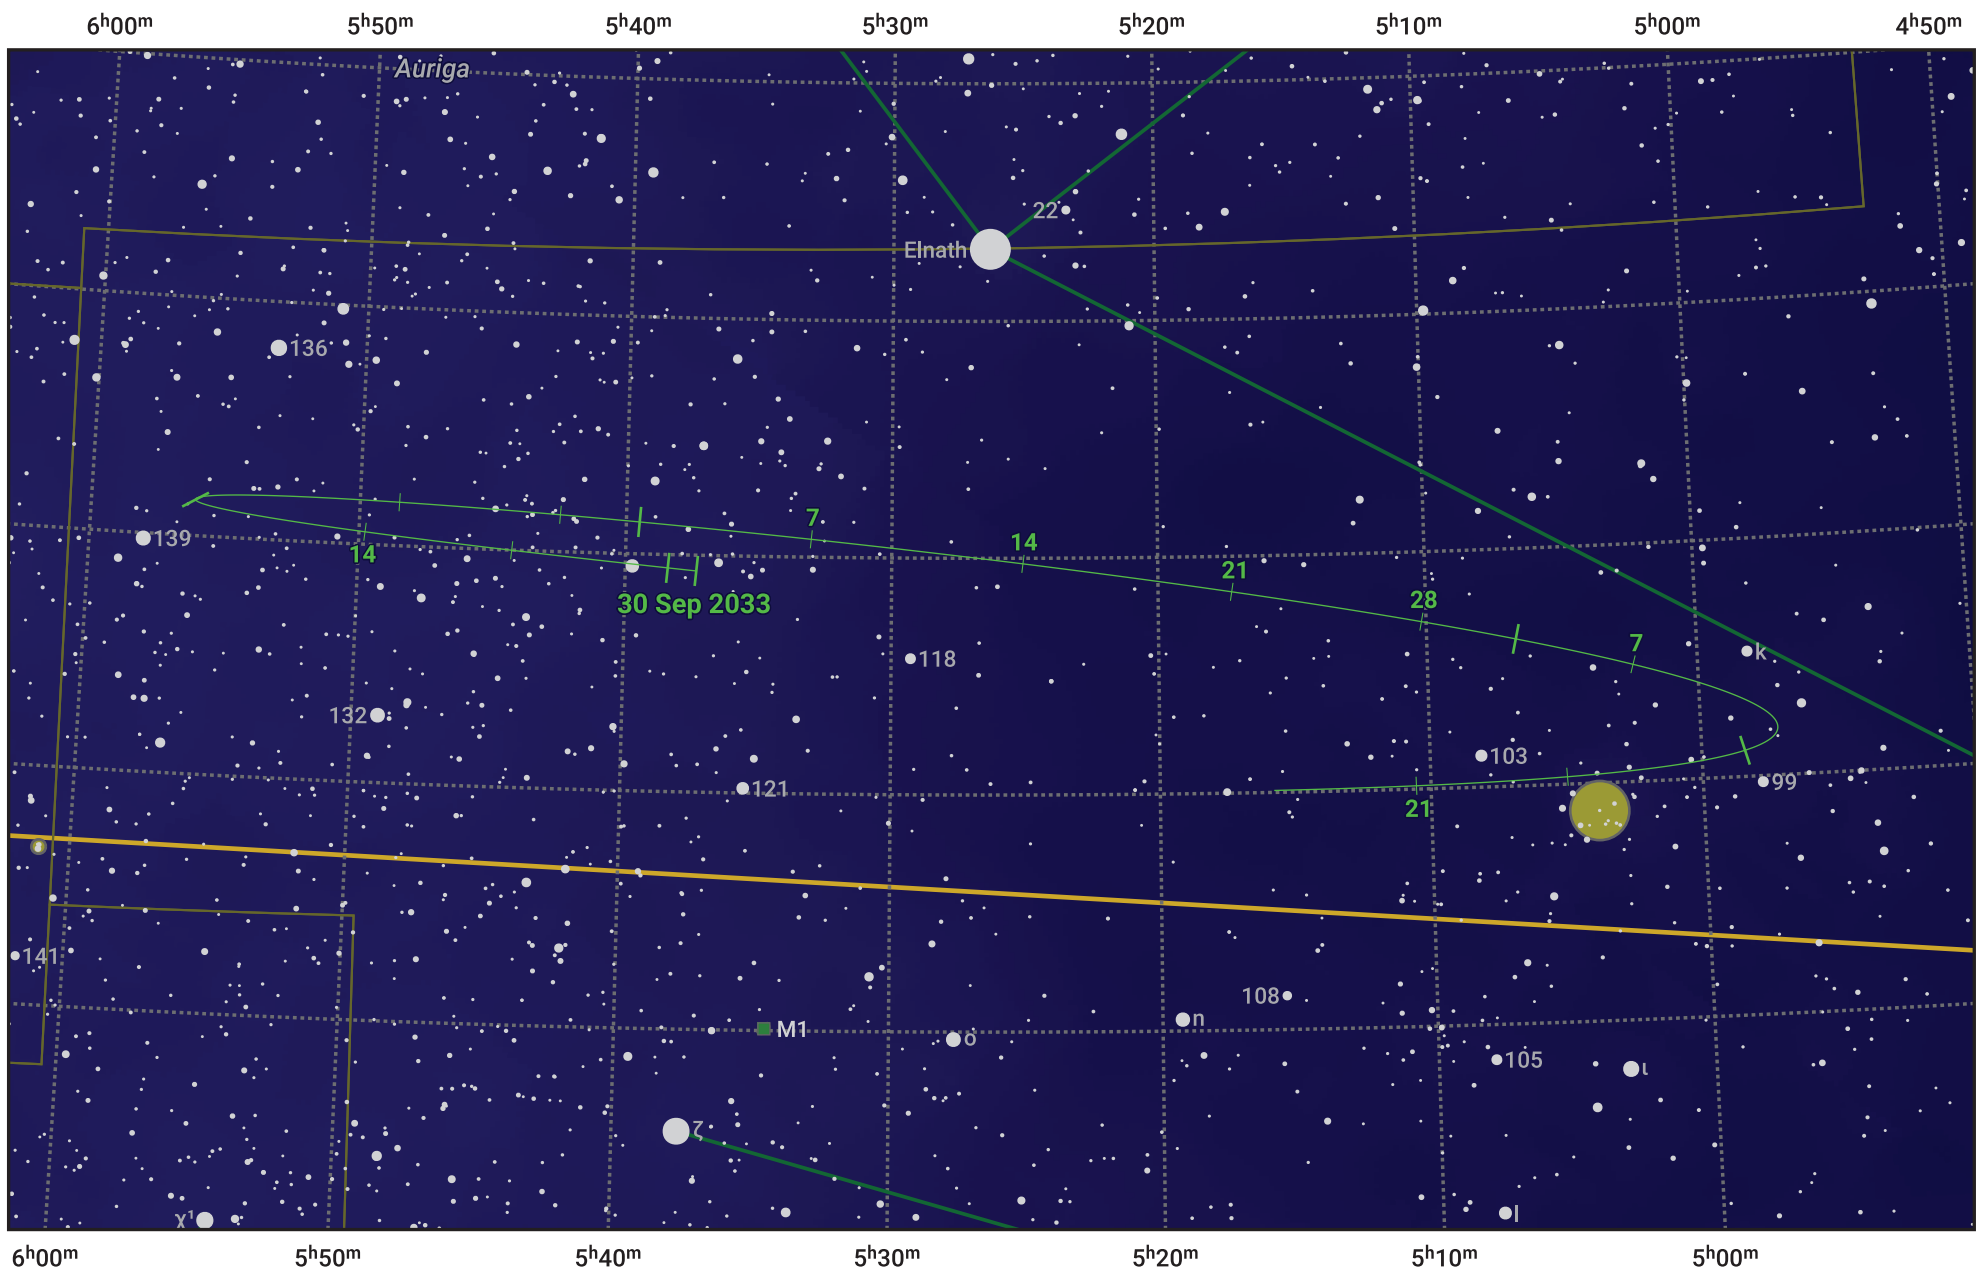

The path of Asteroid 30 Urania around opposition on 14 Dec 2033

© Dominic Ford 2011–2024. Date markers placed at midnight UTC. Downloaded from <https://in-the-sky.org>

Magnitude scale: 10.0 9.0 8.0 7.0 6.0 5.0 4.0 3.0 2.0 1.0

— Ecliptic Plane

Galaxy Bright nebula Open cluster Globular cluster

Date	Mag	Phase
2033 Oct 1	11.5	94%
2033 Nov 1	10.9	97%
2033 Nov 17	10.5	98%
2033 Dec 1	10.1	100%
2034 Jan 1	10.4	99%
2034 Feb 1	11.2	96%
2034 Feb 12	11.5	96%