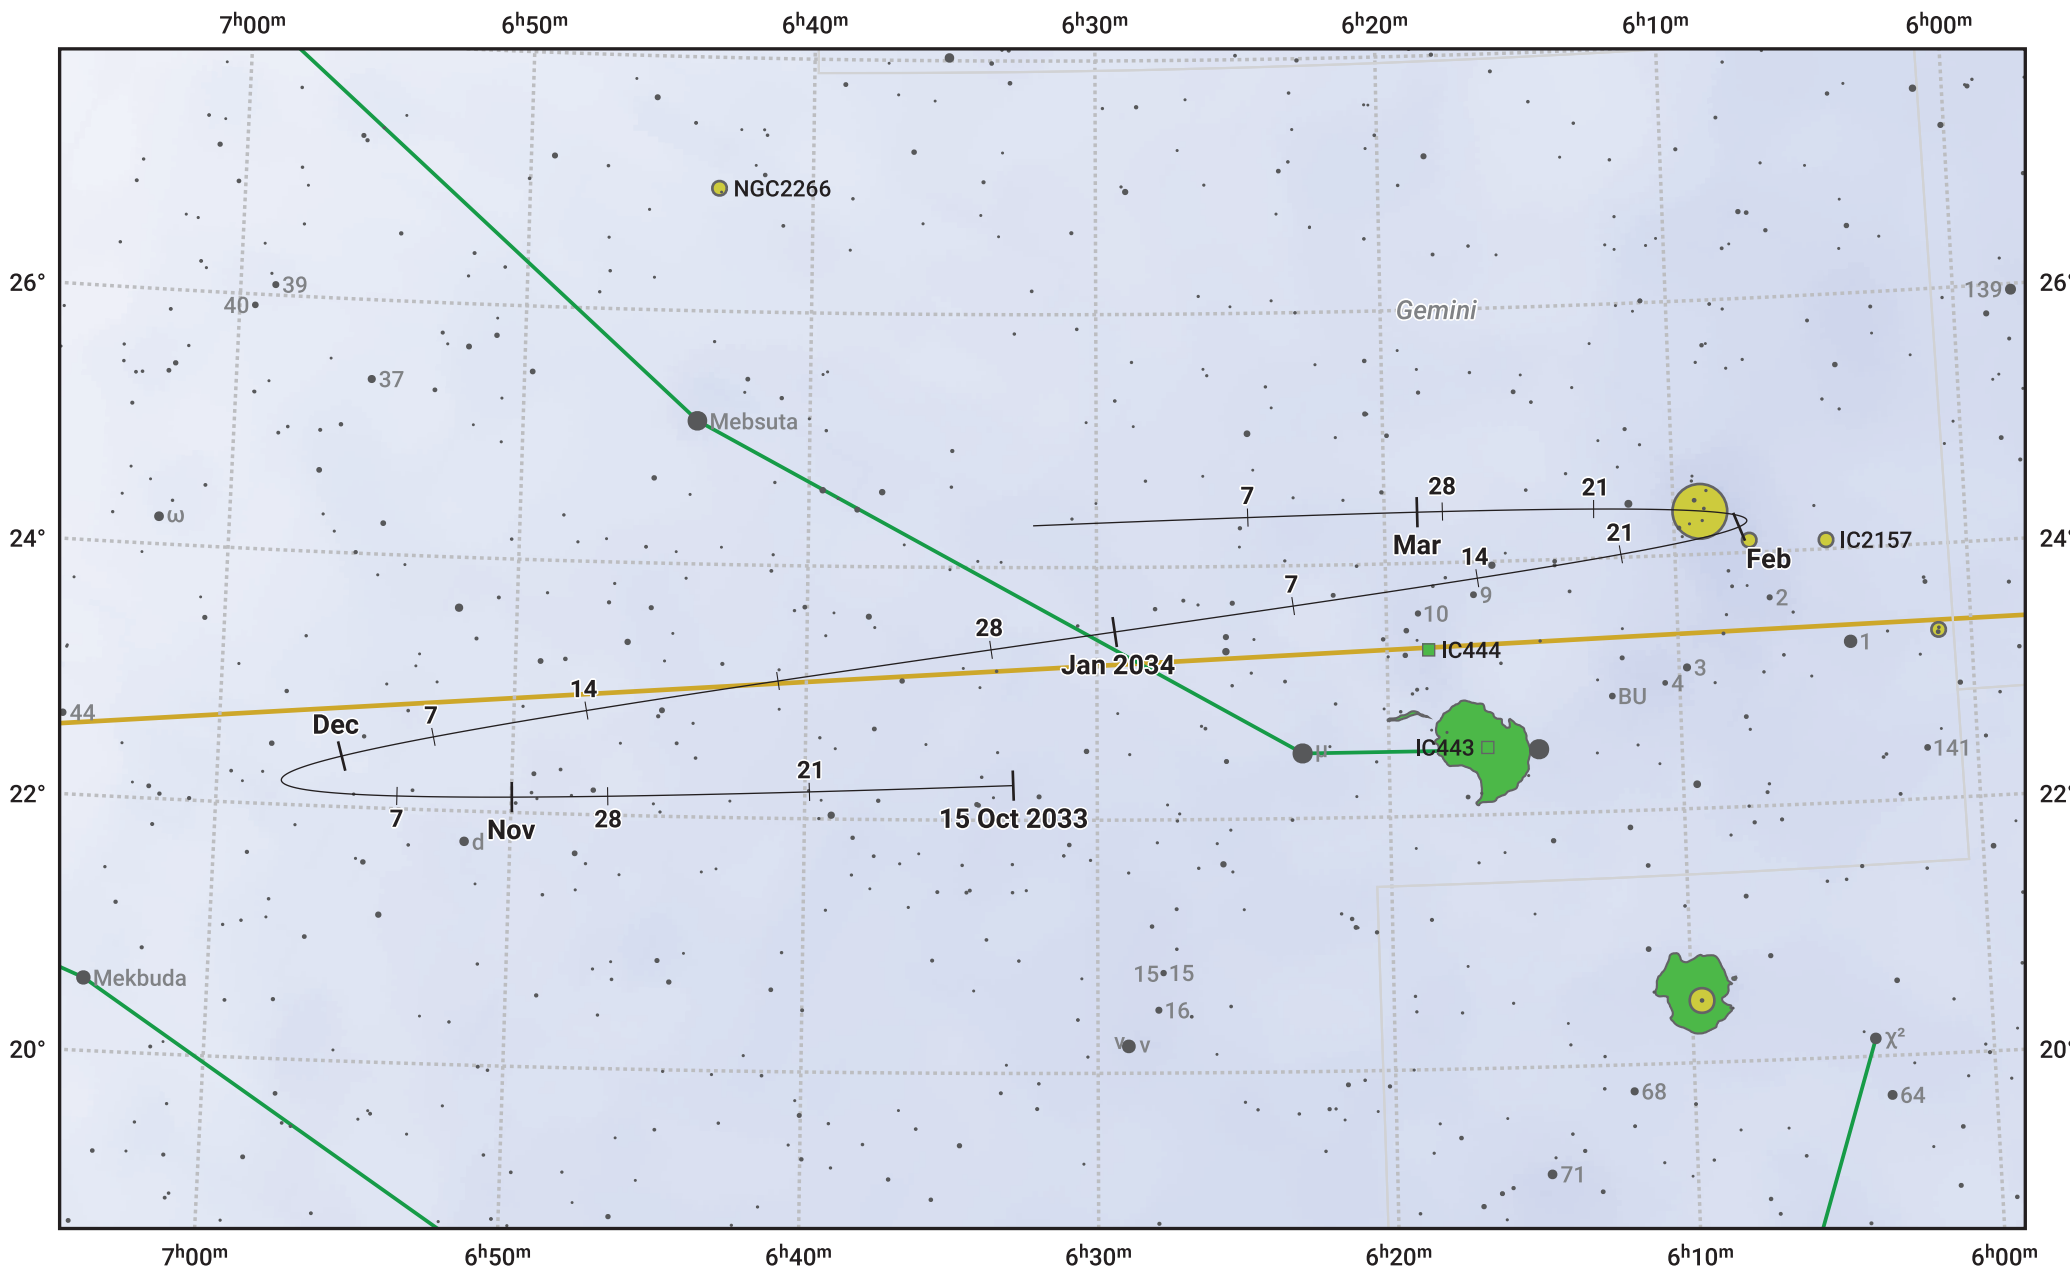

# The path of Asteroid 27 Euterpe around opposition on 29 Dec 2033

© Dominic Ford 2011–2024. Date markers placed at midnight UTC. Downloaded from <https://in-the-sky.org>

Magnitude scale: · 9.0 · 8.0 · 7.0 · 6.0 · 5.0 · 4.0 · 3.0 · 2.0

— Ecliptic Plane

Galaxy

Bright nebula

Open cluster

Globular cluster

Date	Mag	Phase
2033 Nov 1	10.3	95%
2033 Nov 26	9.7	97%
2033 Dec 1	9.5	98%
2033 Dec 27	8.6	100%
2034 Jan 1	8.7	100%
2034 Jan 29	9.6	98%
2034 Feb 1	9.7	97%
2034 Mar 1	10.5	94%
2034 Mar 9	10.6	94%