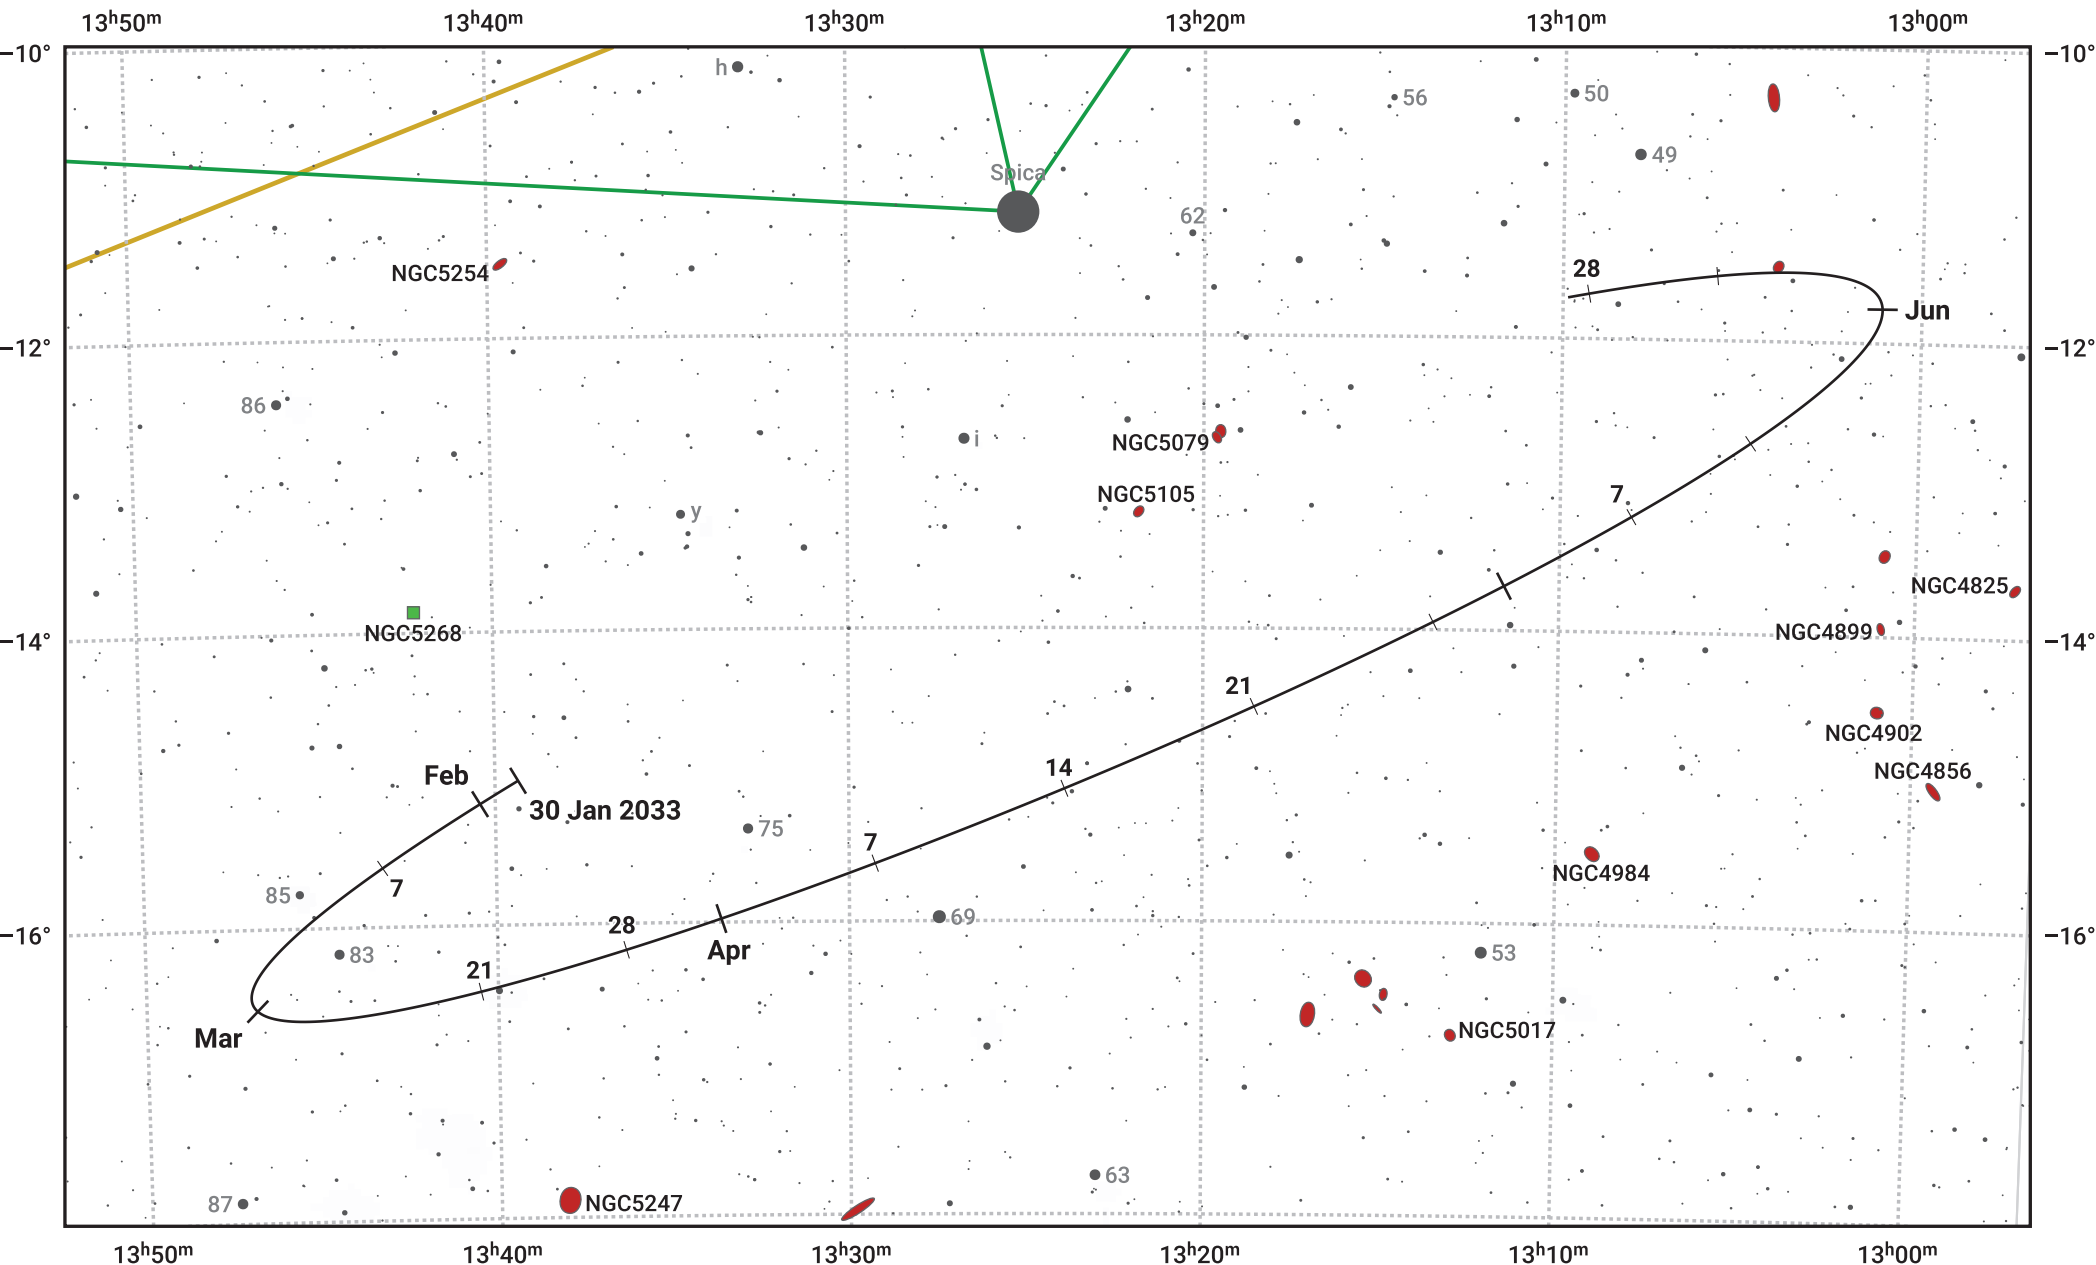

The path of Asteroid 10 Hygiea around opposition on 15 Apr 2033

© Dominic Ford 2011–2024. Date markers placed at midnight UTC. Downloaded from <https://in-the-sky.org>

Magnitude scale: 11.0 10.0 9.0 8.0 7.0 6.0 5.0 4.0 3.0 2.0 1.0

— Ecliptic Plane

- Galaxy
- Bright nebula
- Open cluster
- Globular cluster

Date	Mag
2033 Feb 1	10.9
2033 Mar 1	10.4
2033 Mar 24	9.9
2033 Apr 1	9.7
2033 May 1	9.7
2033 Jun 1	10.3