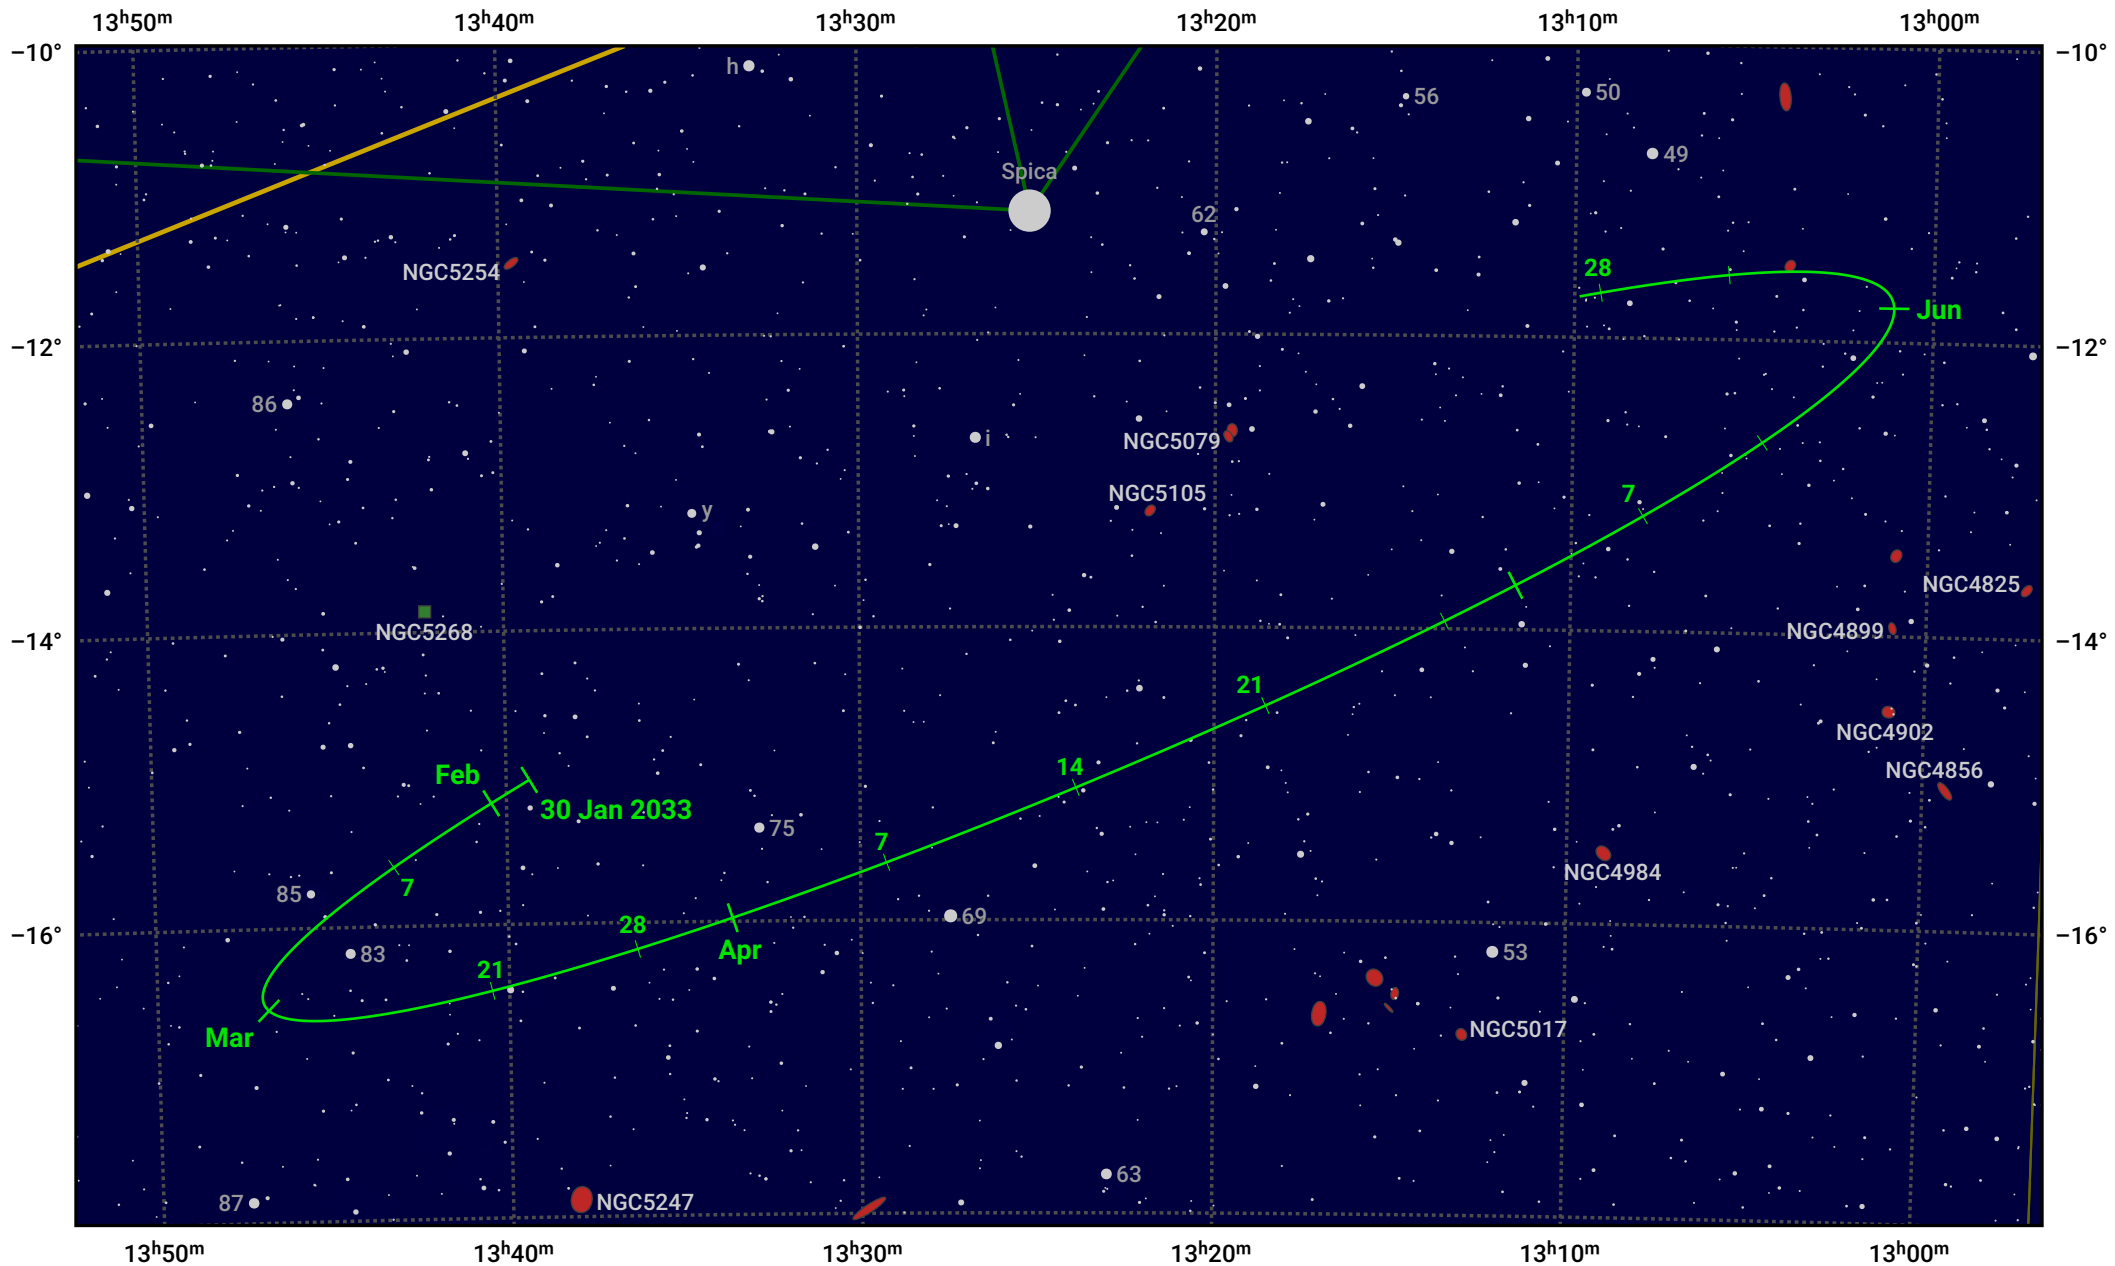

# The path of Asteroid 10 Hygiea around opposition on 15 Apr 2023

© Dominic Ford 2011–2024. Date markers placed at midnight UTC. Downloaded from <https://in-the-sky.org>

Magnitude scale: 11.0 10.0 9.0 8.0 7.0 6.0 5.0 4.0 3.0 2.0 1.0

— Ecliptic Plane

Galaxy Bright nebula Open cluster Globular cluster

| Date        | Mag  |
|-------------|------|
| 2023 Feb 1  | 10.9 |
| 2023 Mar 1  | 10.4 |
| 2023 Mar 24 | 9.9  |
| 2023 Apr 1  | 9.7  |
| 2023 May 1  | 9.7  |
| 2023 Jun 1  | 10.3 |