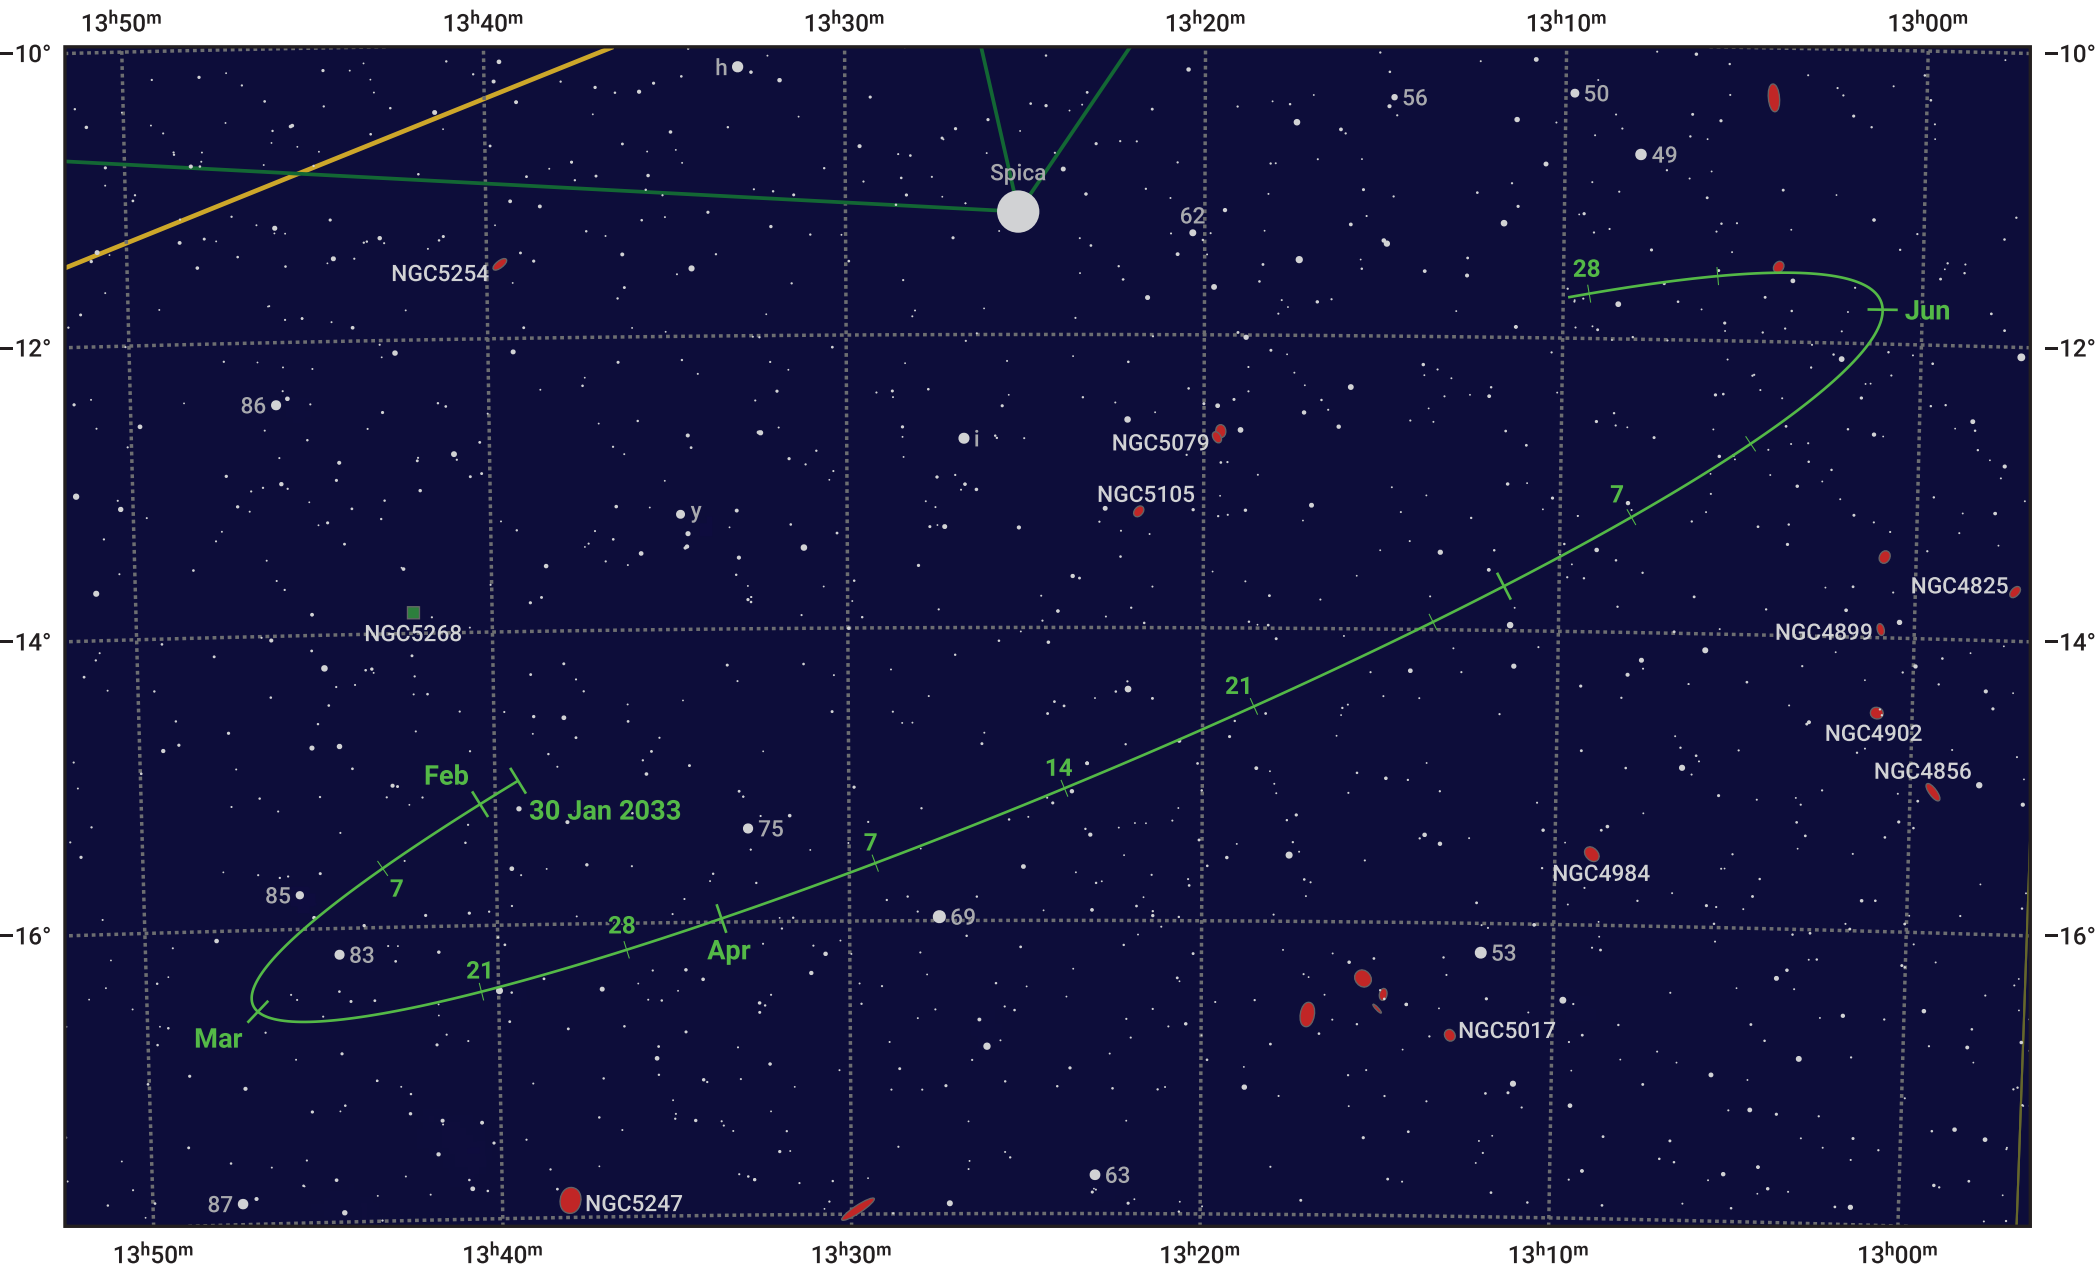

# The path of Asteroid 10 Hygiea around opposition on 15 Apr 2033

© Dominic Ford 2011–2024. Date markers placed at midnight UTC. Downloaded from <https://in-the-sky.org>

Magnitude scale: 11.0 10.0 9.0 8.0 7.0 6.0 5.0 4.0 3.0 2.0 1.0

— Ecliptic Plane

- Galaxy
- Bright nebula
- Open cluster
- Globular cluster

Date	Mag
2033 Feb 1	10.9
2033 Mar 1	10.4
2033 Mar 24	9.9
2033 Apr 1	9.7
2033 May 1	9.7
2033 Jun 1	10.3