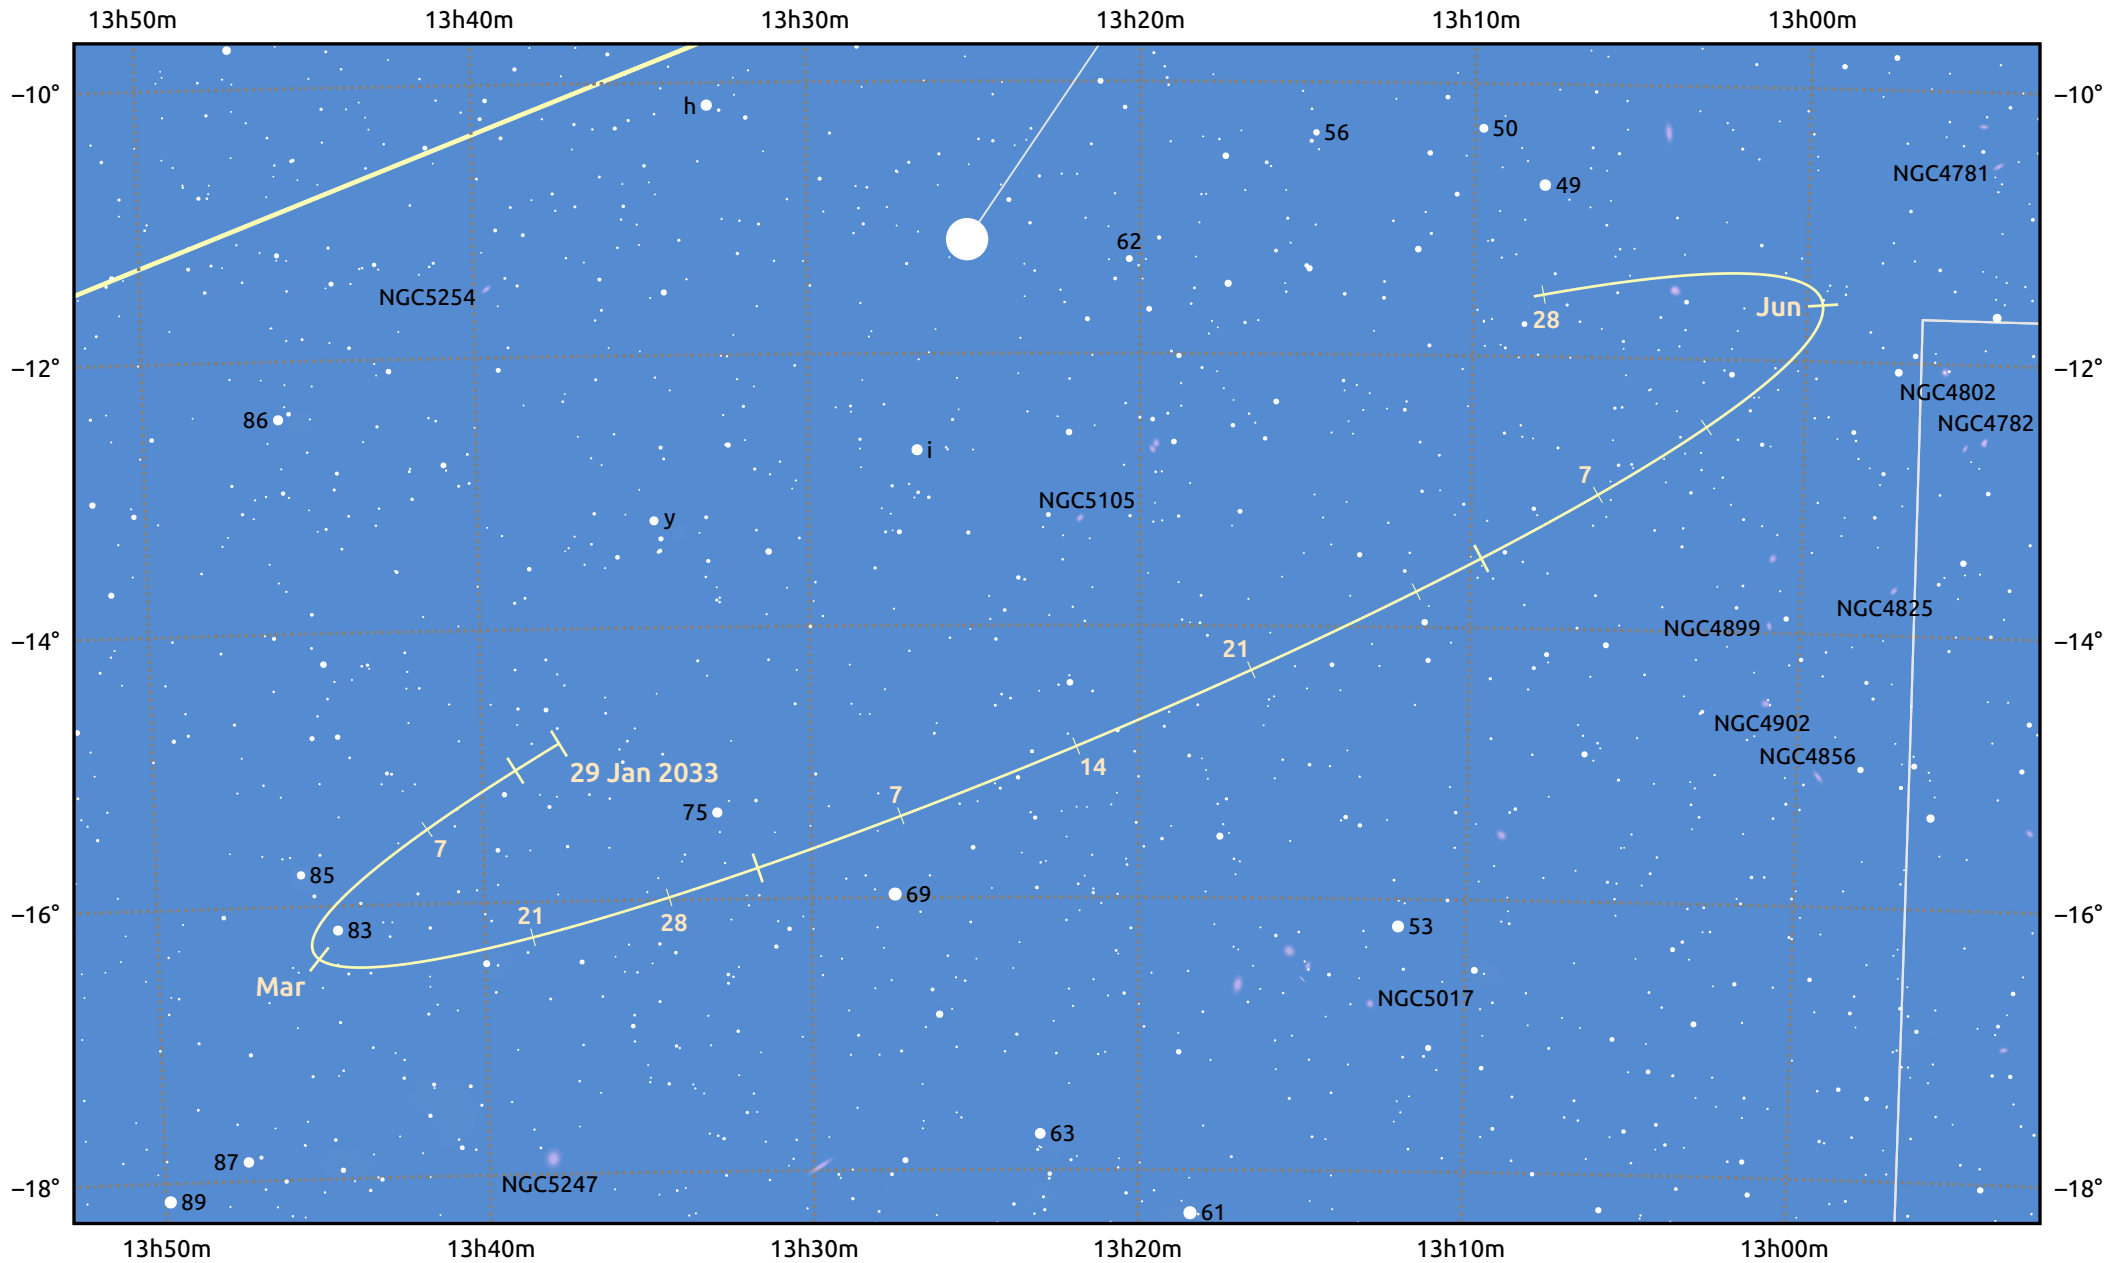

# The path of Asteroid 10 Hygiea around opposition on 14 Apr 2033

© Dominic Ford 2011–2025. Date markers placed at midnight UTC. Downloaded from <https://in-the-sky.org>

Magnitude scale: 11.0 10.0 9.0 8.0 7.0 6.0 5.0 4.0 3.0 2.0 1.0

Ecliptic Plane

Galaxy Bright nebula Open cluster Globular cluster Planetary nebula

Date	Mag
2033 Feb 1	10.9
2033 Mar 1	10.4
2033 Mar 24	9.9
2033 Apr 1	9.7
2033 May 1	9.8
2033 Jun 1	10.4