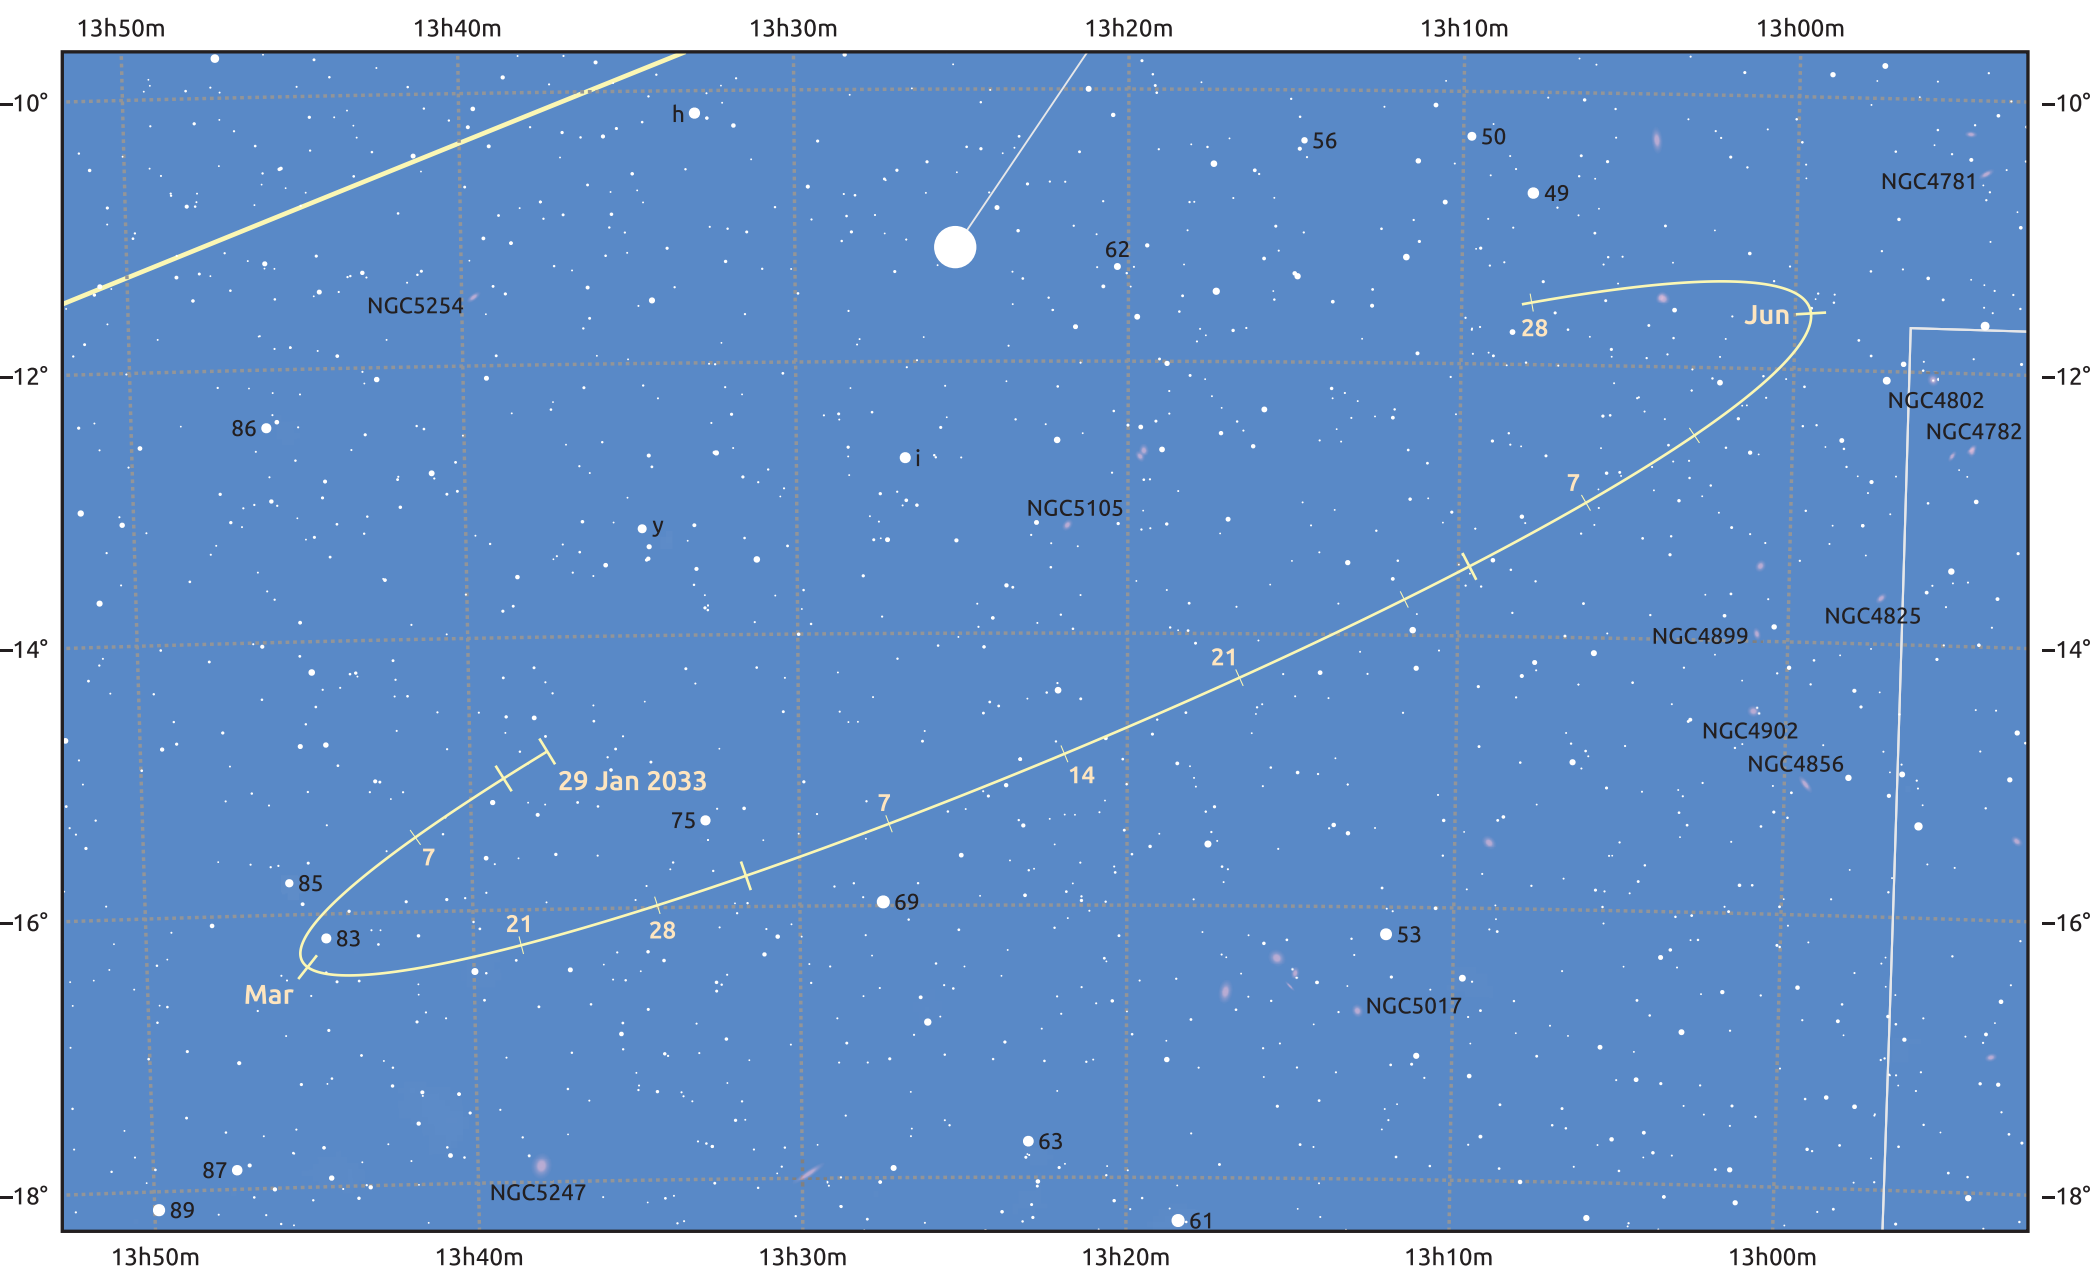

# The path of Asteroid 10 Hygiea around opposition on 14 Apr 2033

© Dominic Ford 2011–2025. Date markers placed at midnight UTC. Downloaded from <https://in-the-sky.org>

Magnitude scale: 11.0 10.0 9.0 8.0 7.0 6.0 5.0 4.0 3.0 2.0 1.0

— Ecliptic Plane

Galaxy Bright nebula Open cluster Globular cluster Planetary nebula

Date	Mag
2033 Feb 1	10.9
2033 Mar 1	10.4
2033 Mar 24	9.9
2033 Apr 1	9.7
2033 May 1	9.8
2033 Jun 1	10.4