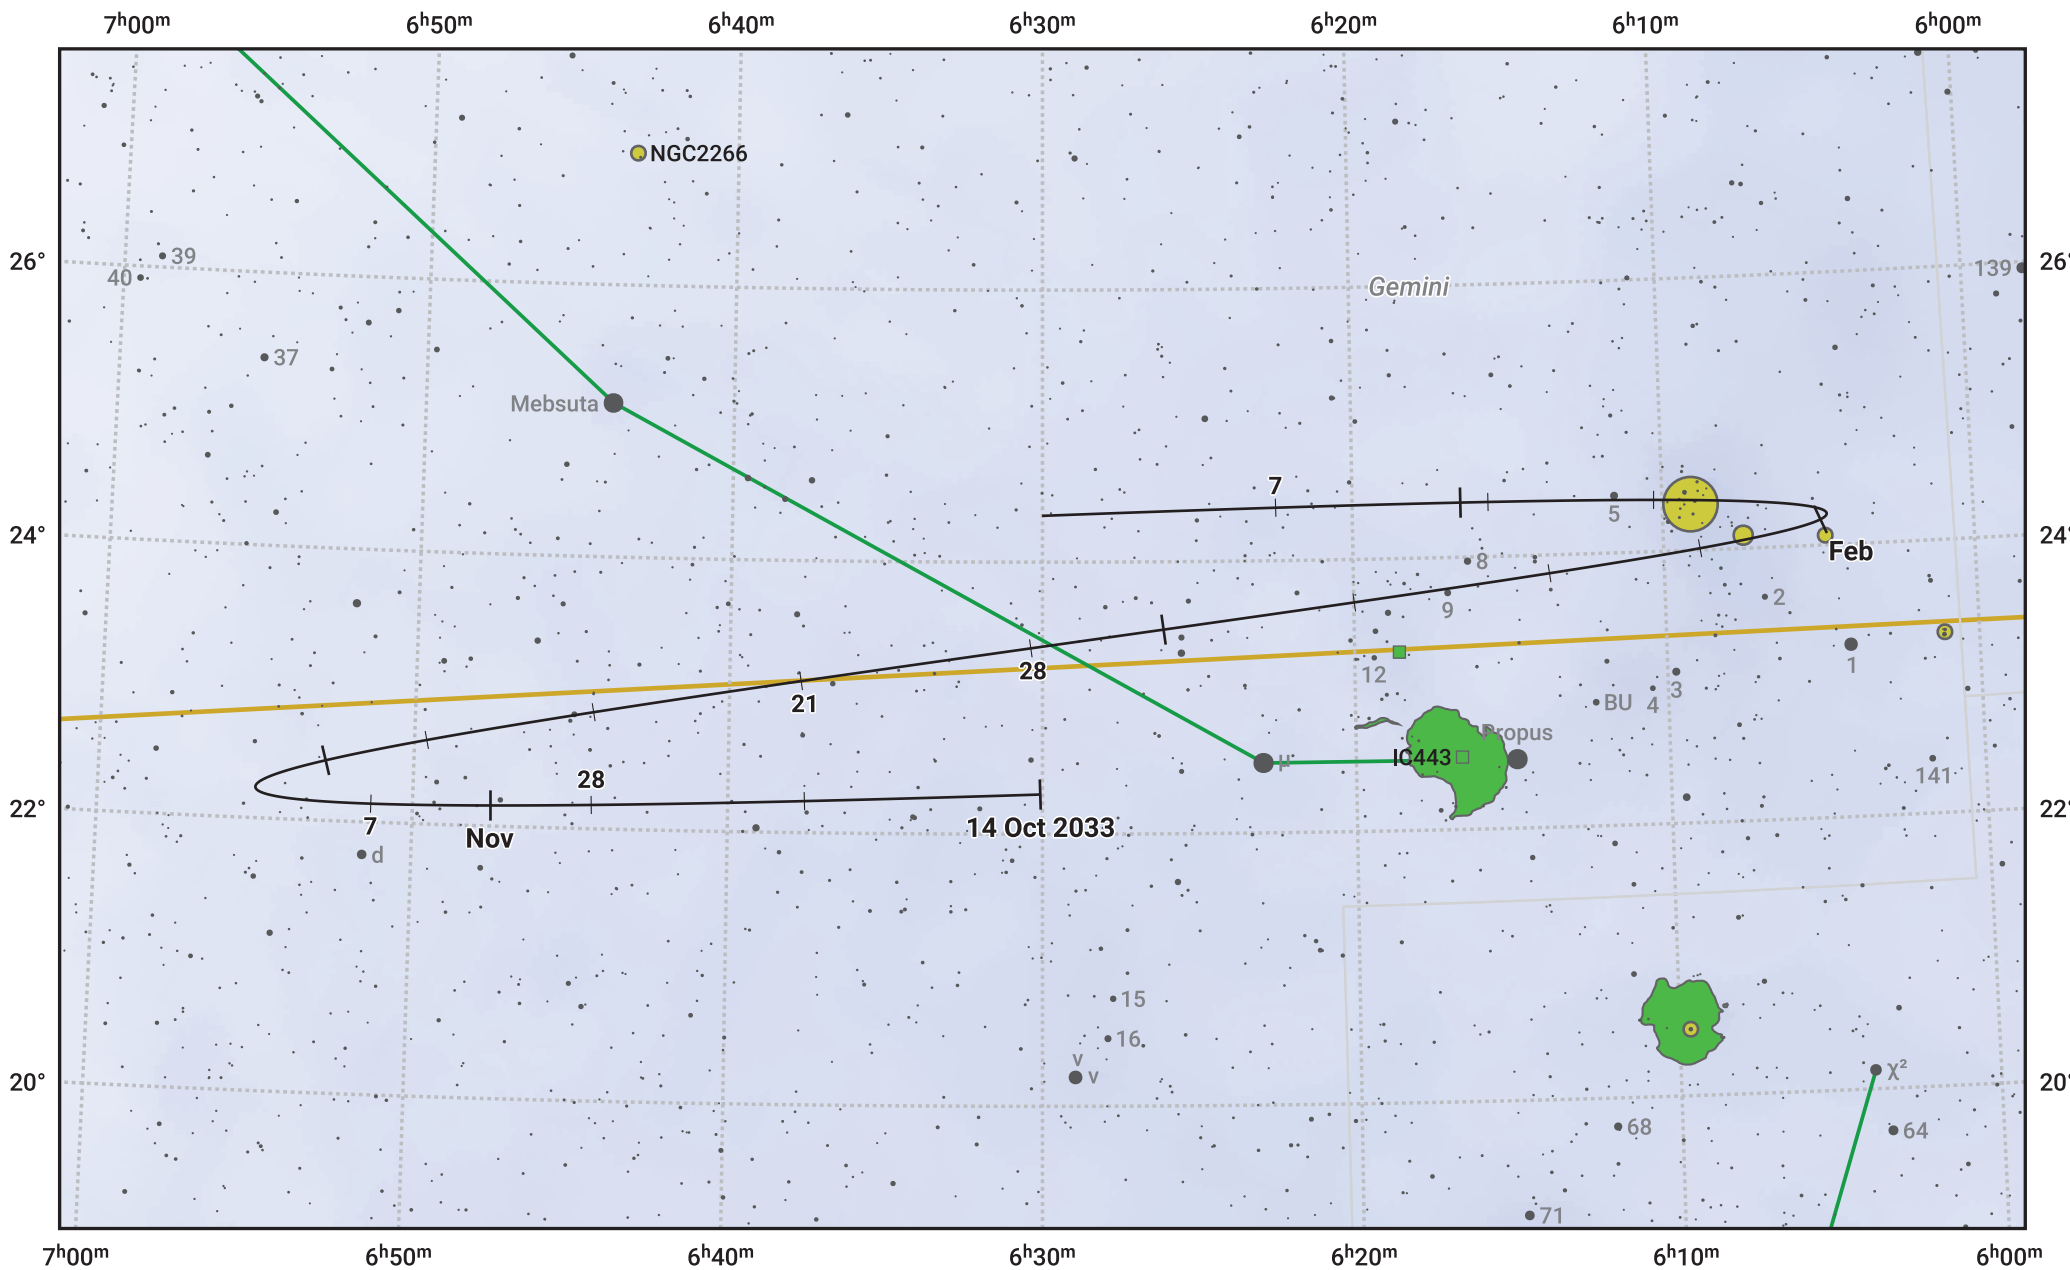

# The path of Asteroid 27 Euterpe around opposition on 28 Dec 2033

© Dominic Ford 2011–2024. Date markers placed at midnight UTC. Downloaded from <https://in-the-sky.org>

Magnitude scale: 10.0 9.0 8.0 7.0 6.0 5.0 4.0 3.0 2.0

— Ecliptic Plane

Galaxy    Bright nebula    Open cluster    Globular cluster

Date	Mag	Phase
2033 Nov 1	10.3	95%
2033 Nov 25	9.7	97%
2033 Dec 1	9.5	98%
2033 Dec 26	8.6	100%
2034 Jan 1	8.7	100%
2034 Jan 30	9.7	97%
2034 Feb 1	9.7	97%
2034 Mar 1	10.5	94%
2034 Mar 11	10.7	94%