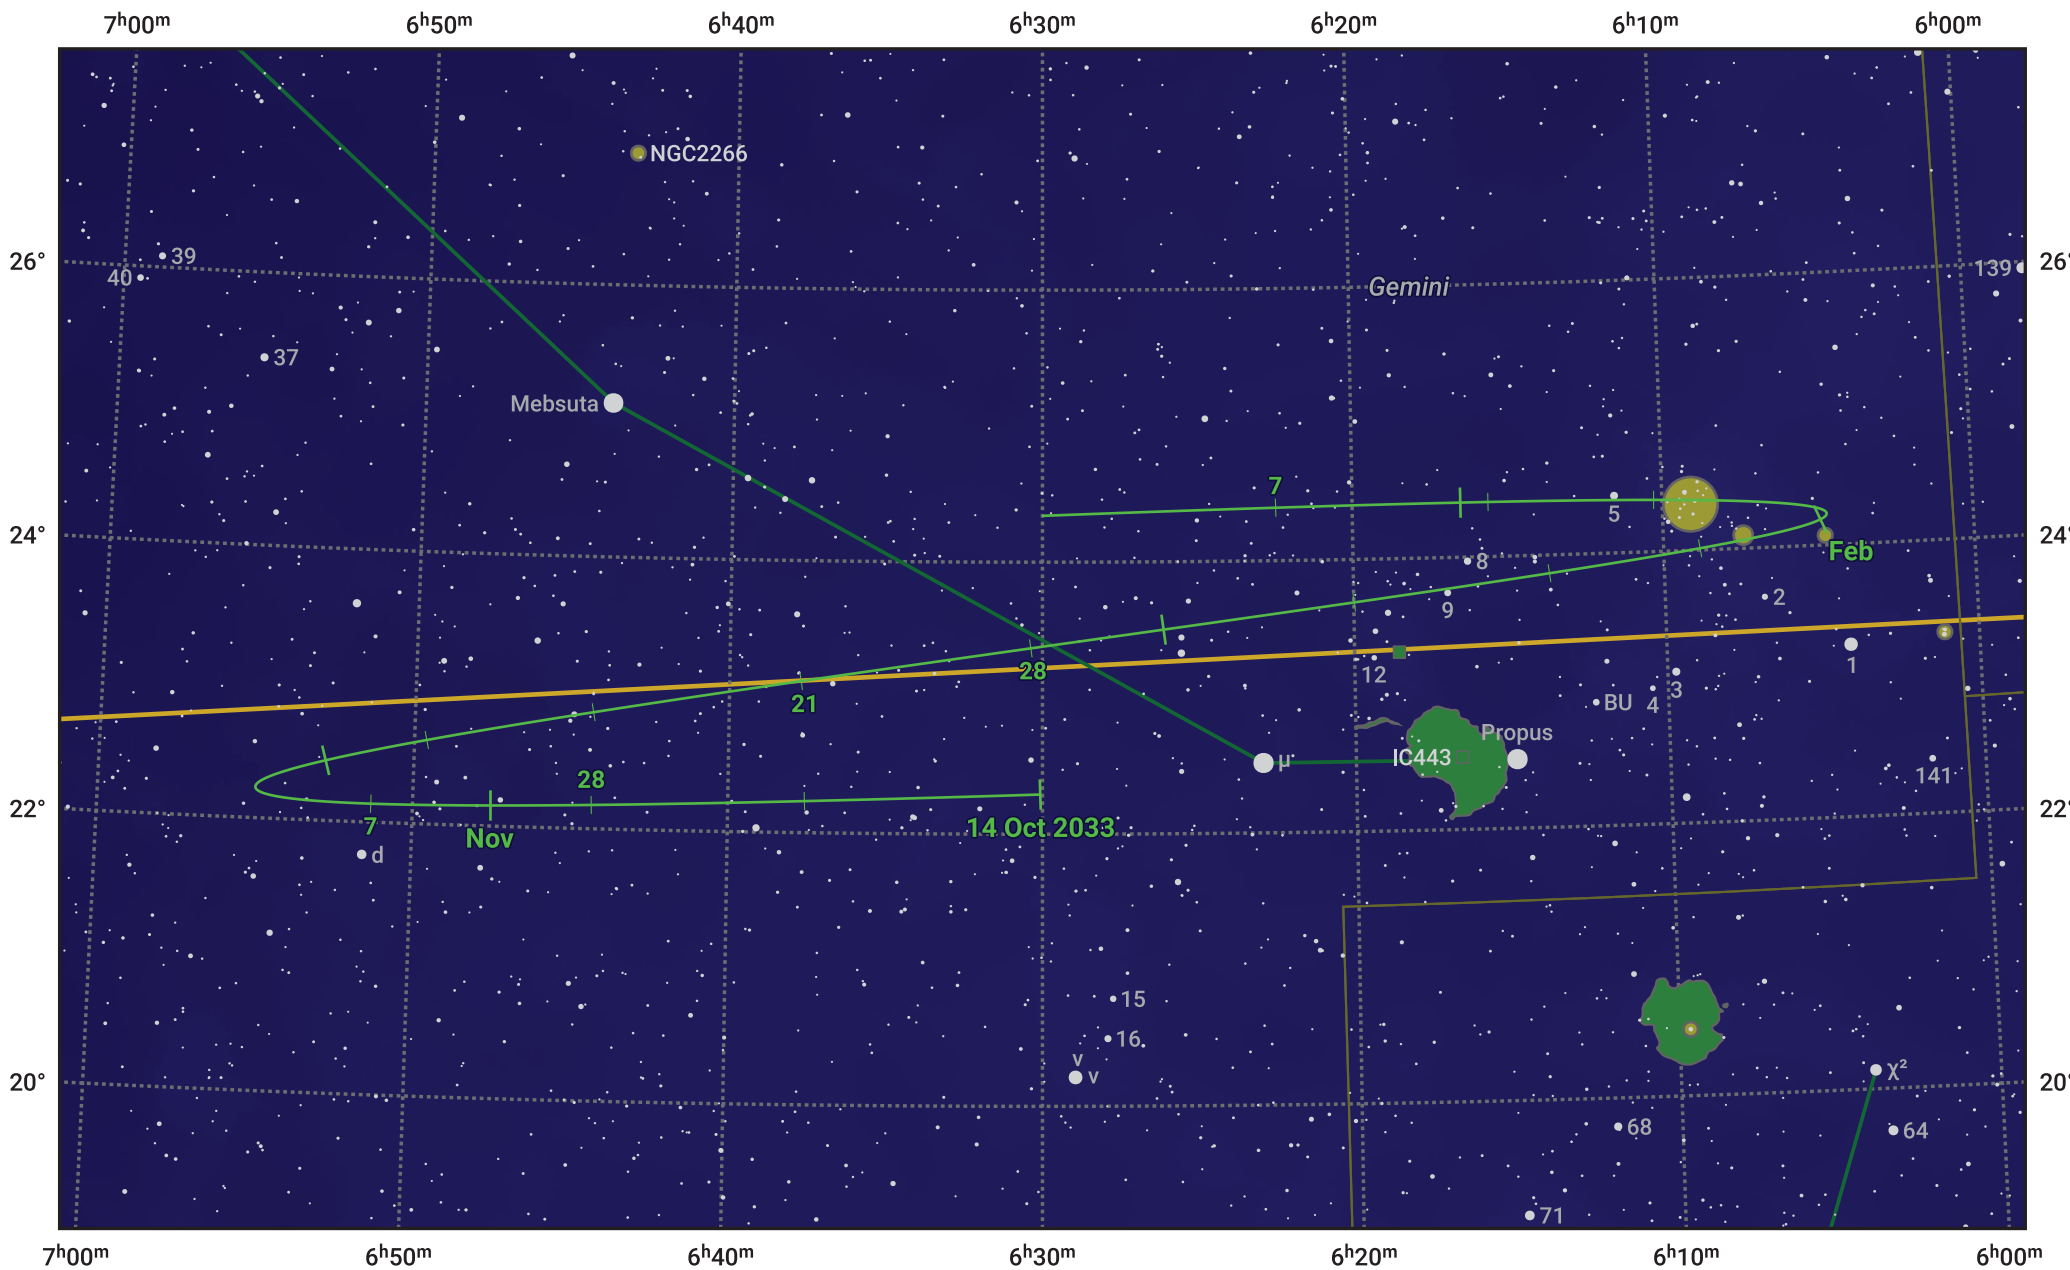

# The path of Asteroid 27 Euterpe around opposition on 28 Dec 2033

© Dominic Ford 2011–2024. Date markers placed at midnight UTC. Downloaded from <https://in-the-sky.org>

Magnitude scale: 10.0 9.0 8.0 7.0 6.0 5.0 4.0 3.0 2.0

— Ecliptic Plane

Galaxy    Bright nebula    Open cluster    Globular cluster

Date	Mag	Phase
2033 Nov 1	10.3	95%
2033 Nov 25	9.7	97%
2033 Dec 1	9.5	98%
2033 Dec 26	8.6	100%
2034 Jan 1	8.7	100%
2034 Jan 30	9.7	97%
2034 Feb 1	9.7	97%
2034 Mar 1	10.5	94%
2034 Mar 11	10.7	94%