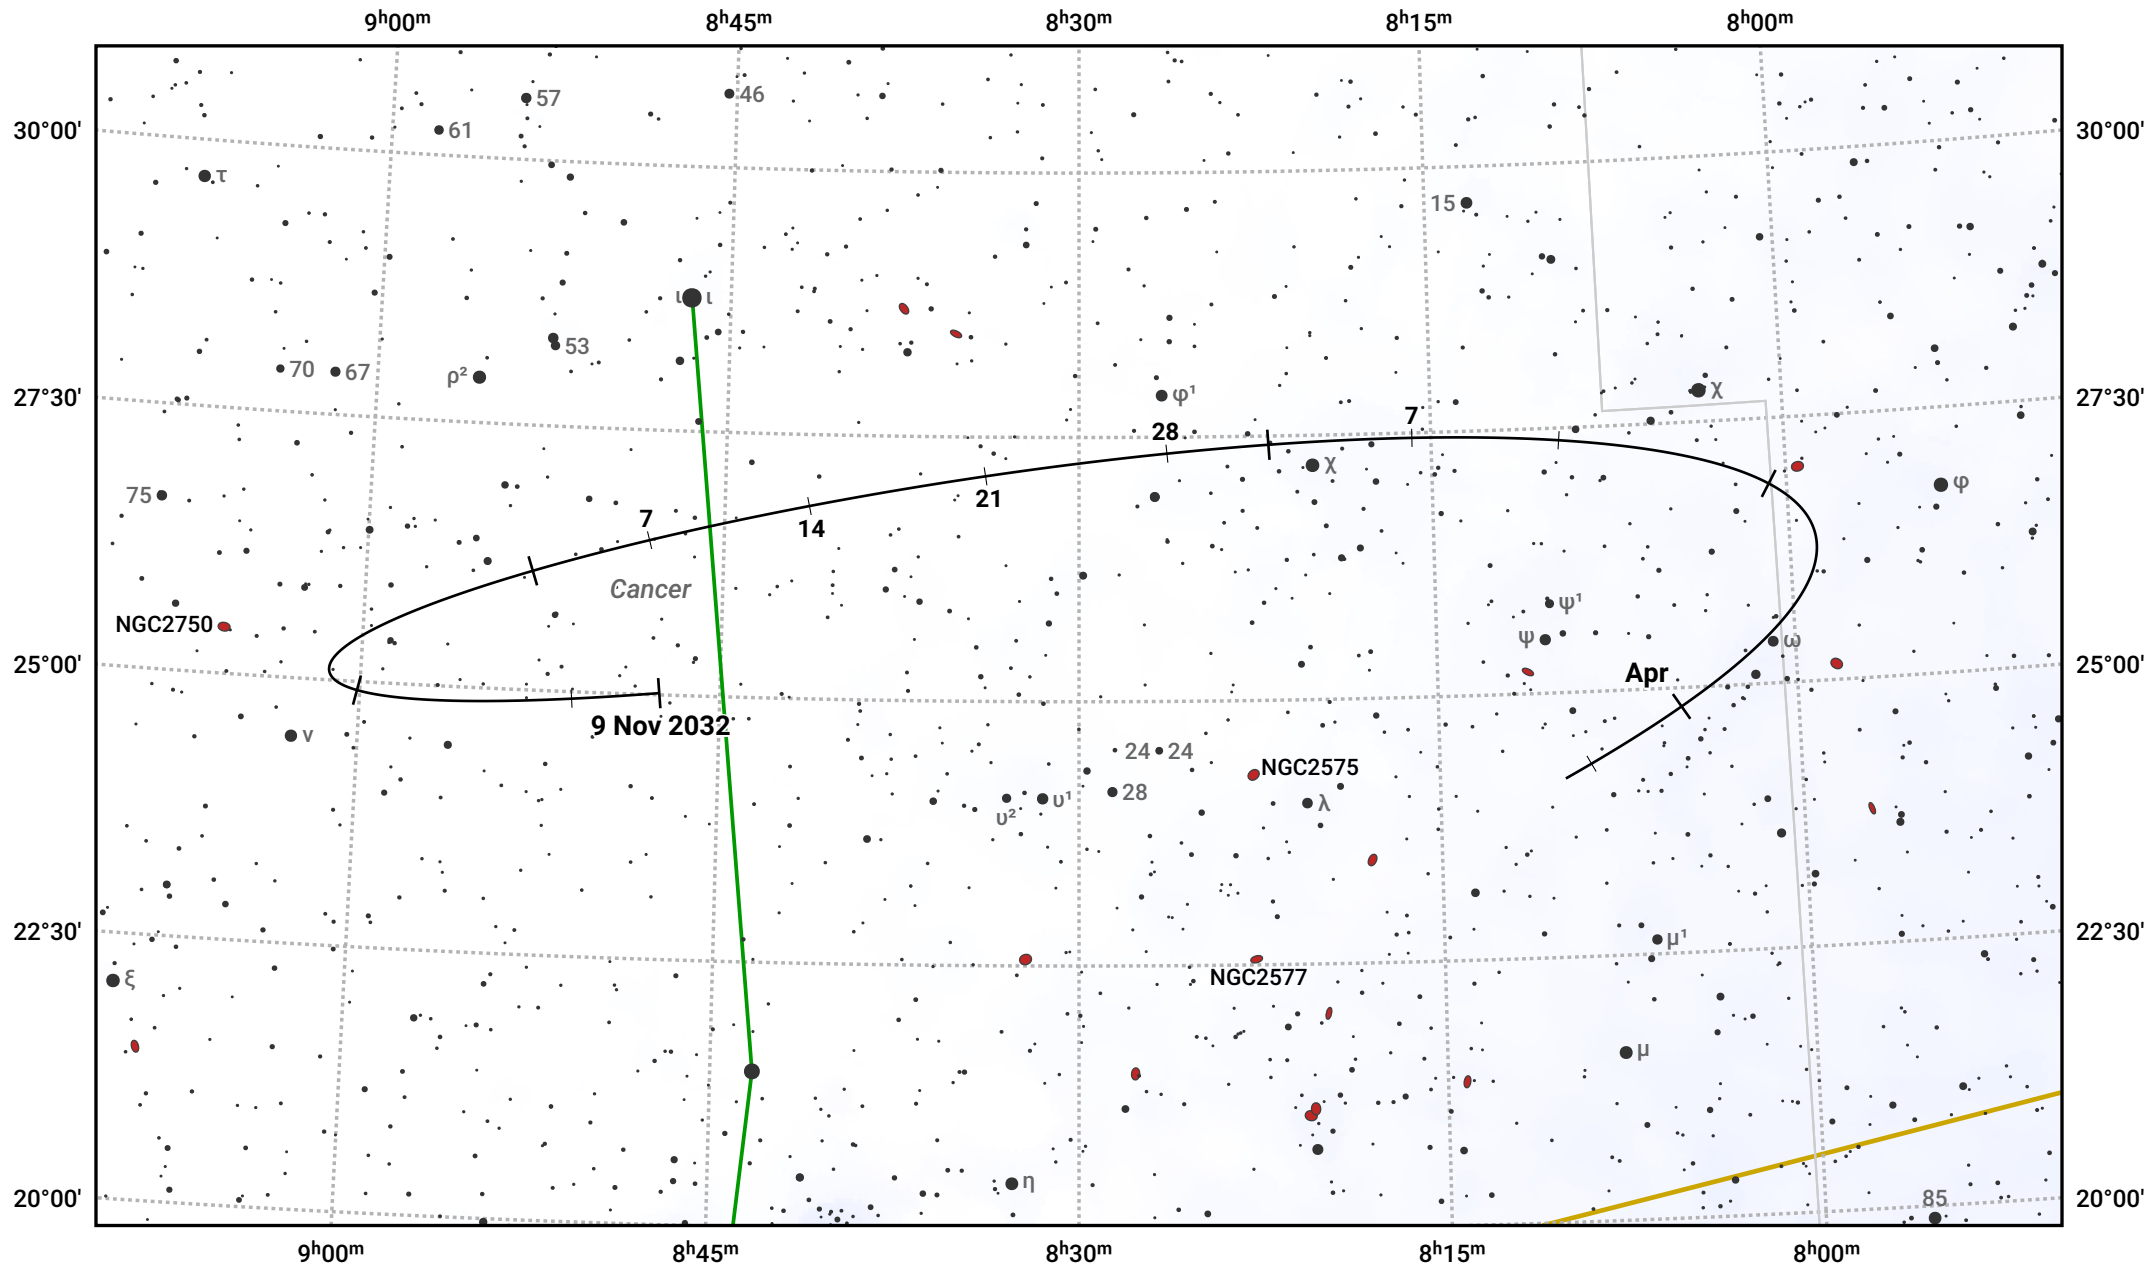

The path of Asteroid 29 Amphitrite around opposition on 23 Jan 2033

© Dominic Ford 2011–2024. Date markers placed at midnight UTC. Downloaded from <https://in-the-sky.org>

Magnitude scale: • 10.0 • 9.0 • 8.0 • 7.0 • 6.0 • 5.0 • 4.0

— Ecliptic Plane

Galaxy Bright nebula Open cluster Globular cluster

Date	Mag	Phase
2032 Dec 1	10.2	97%
2033 Jan 1	9.6	99%
2033 Feb 1	9.3	100%
2033 Mar 1	10.0	98%
2033 Mar 30	10.6	96%
2033 Apr 1	10.6	96%