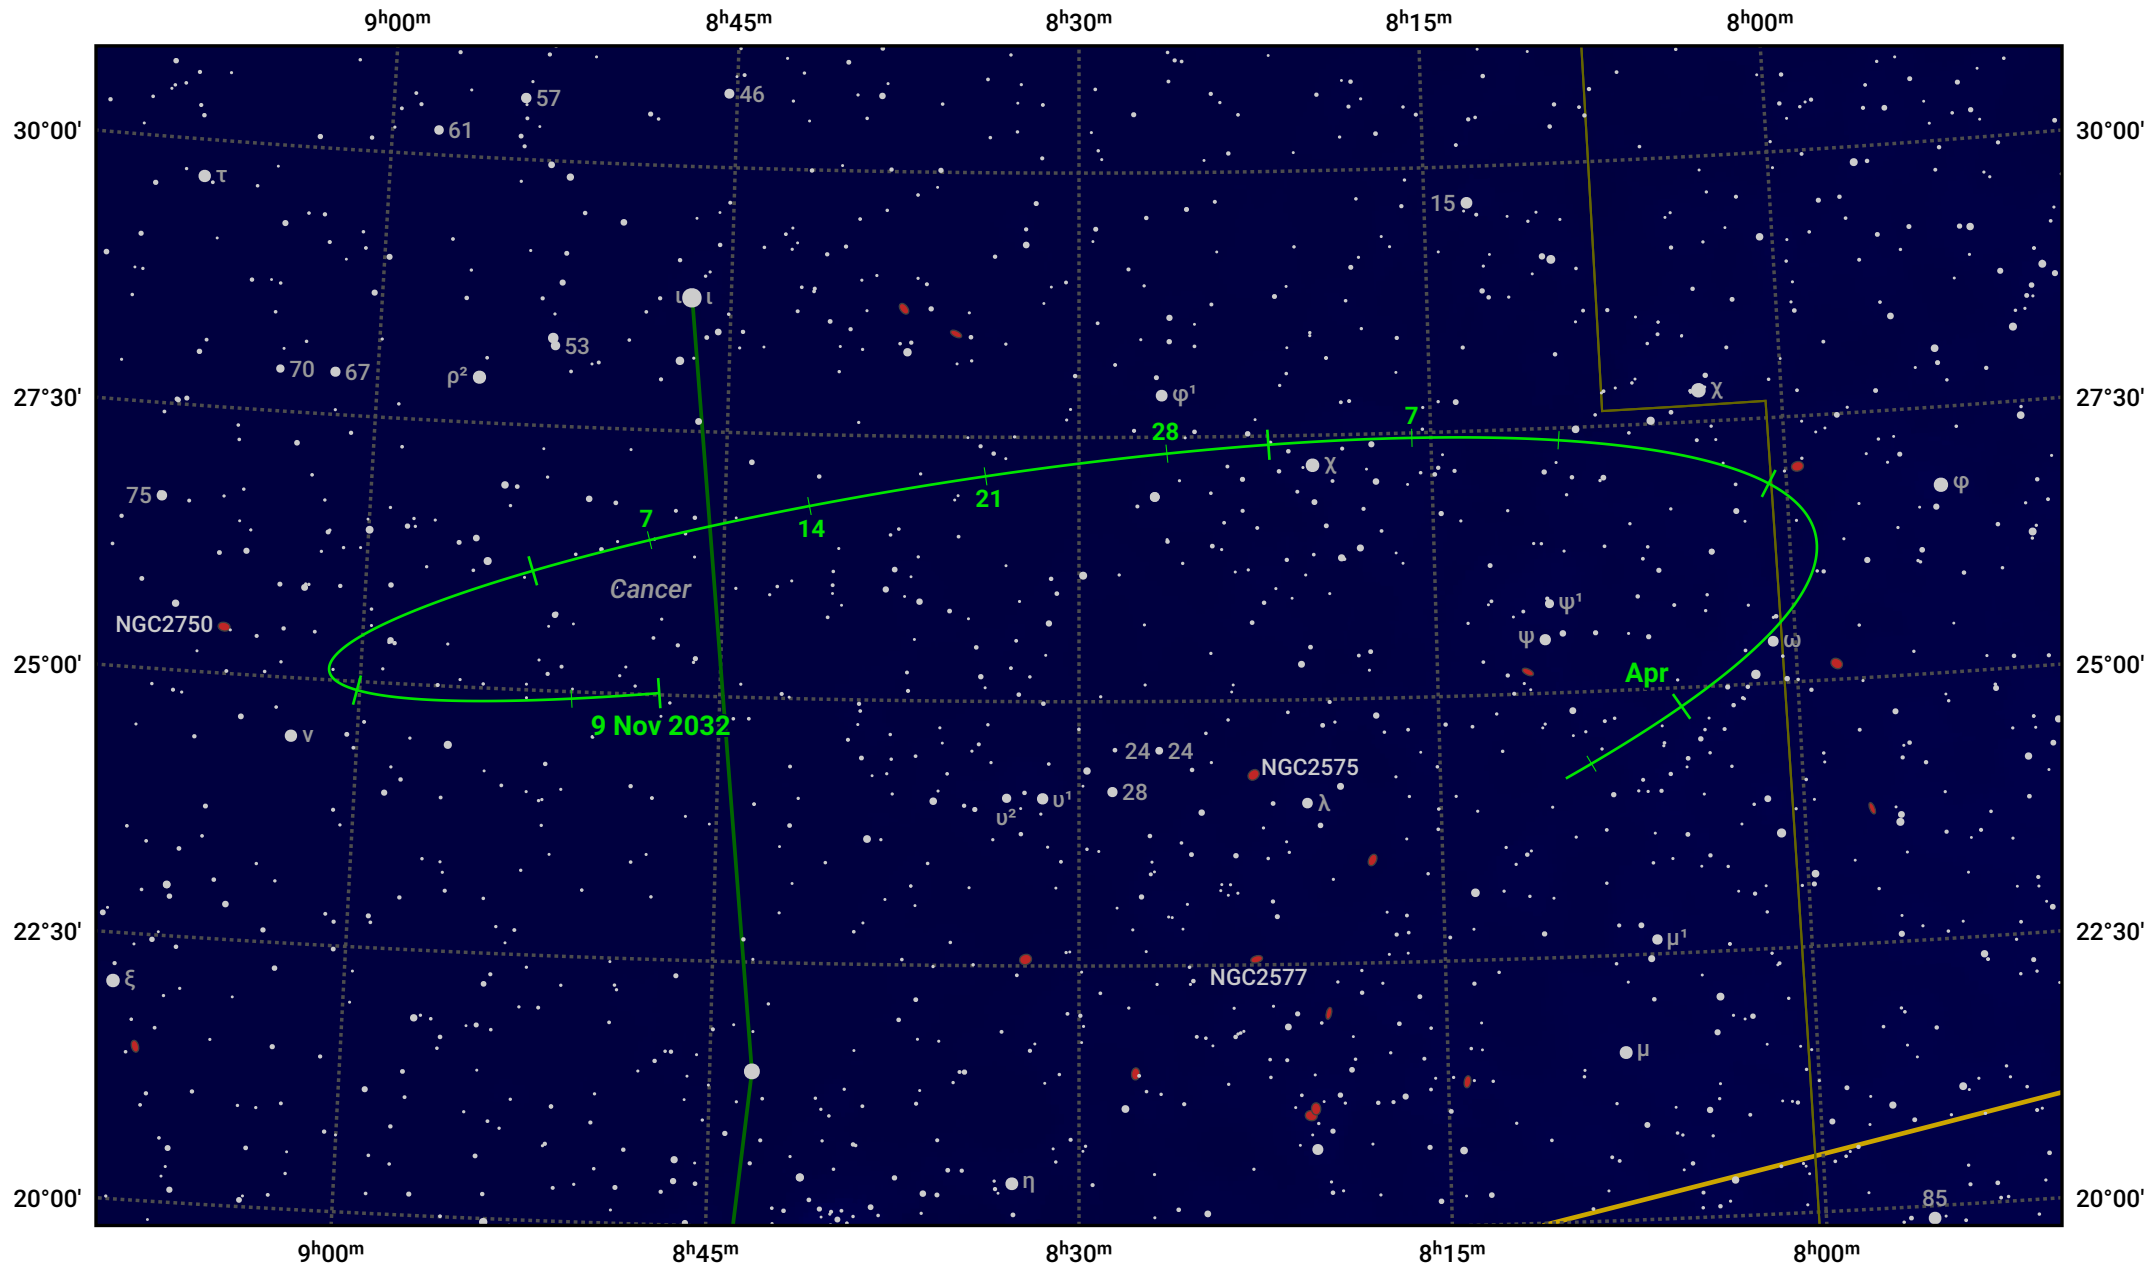

The path of Asteroid 29 Amphitrite around opposition on 23 Jan 2033

© Dominic Ford 2011–2024. Date markers placed at midnight UTC. Downloaded from <https://in-the-sky.org>

Magnitude scale: 10.0 9.0 8.0 7.0 6.0 5.0 4.0

— Ecliptic Plane

Galaxy Bright nebula Open cluster Globular cluster

Date	Mag	Phase
2032 Dec 1	10.2	97%
2033 Jan 1	9.6	99%
2033 Feb 1	9.3	100%
2033 Mar 1	10.0	98%
2033 Mar 30	10.6	96%
2033 Apr 1	10.6	96%