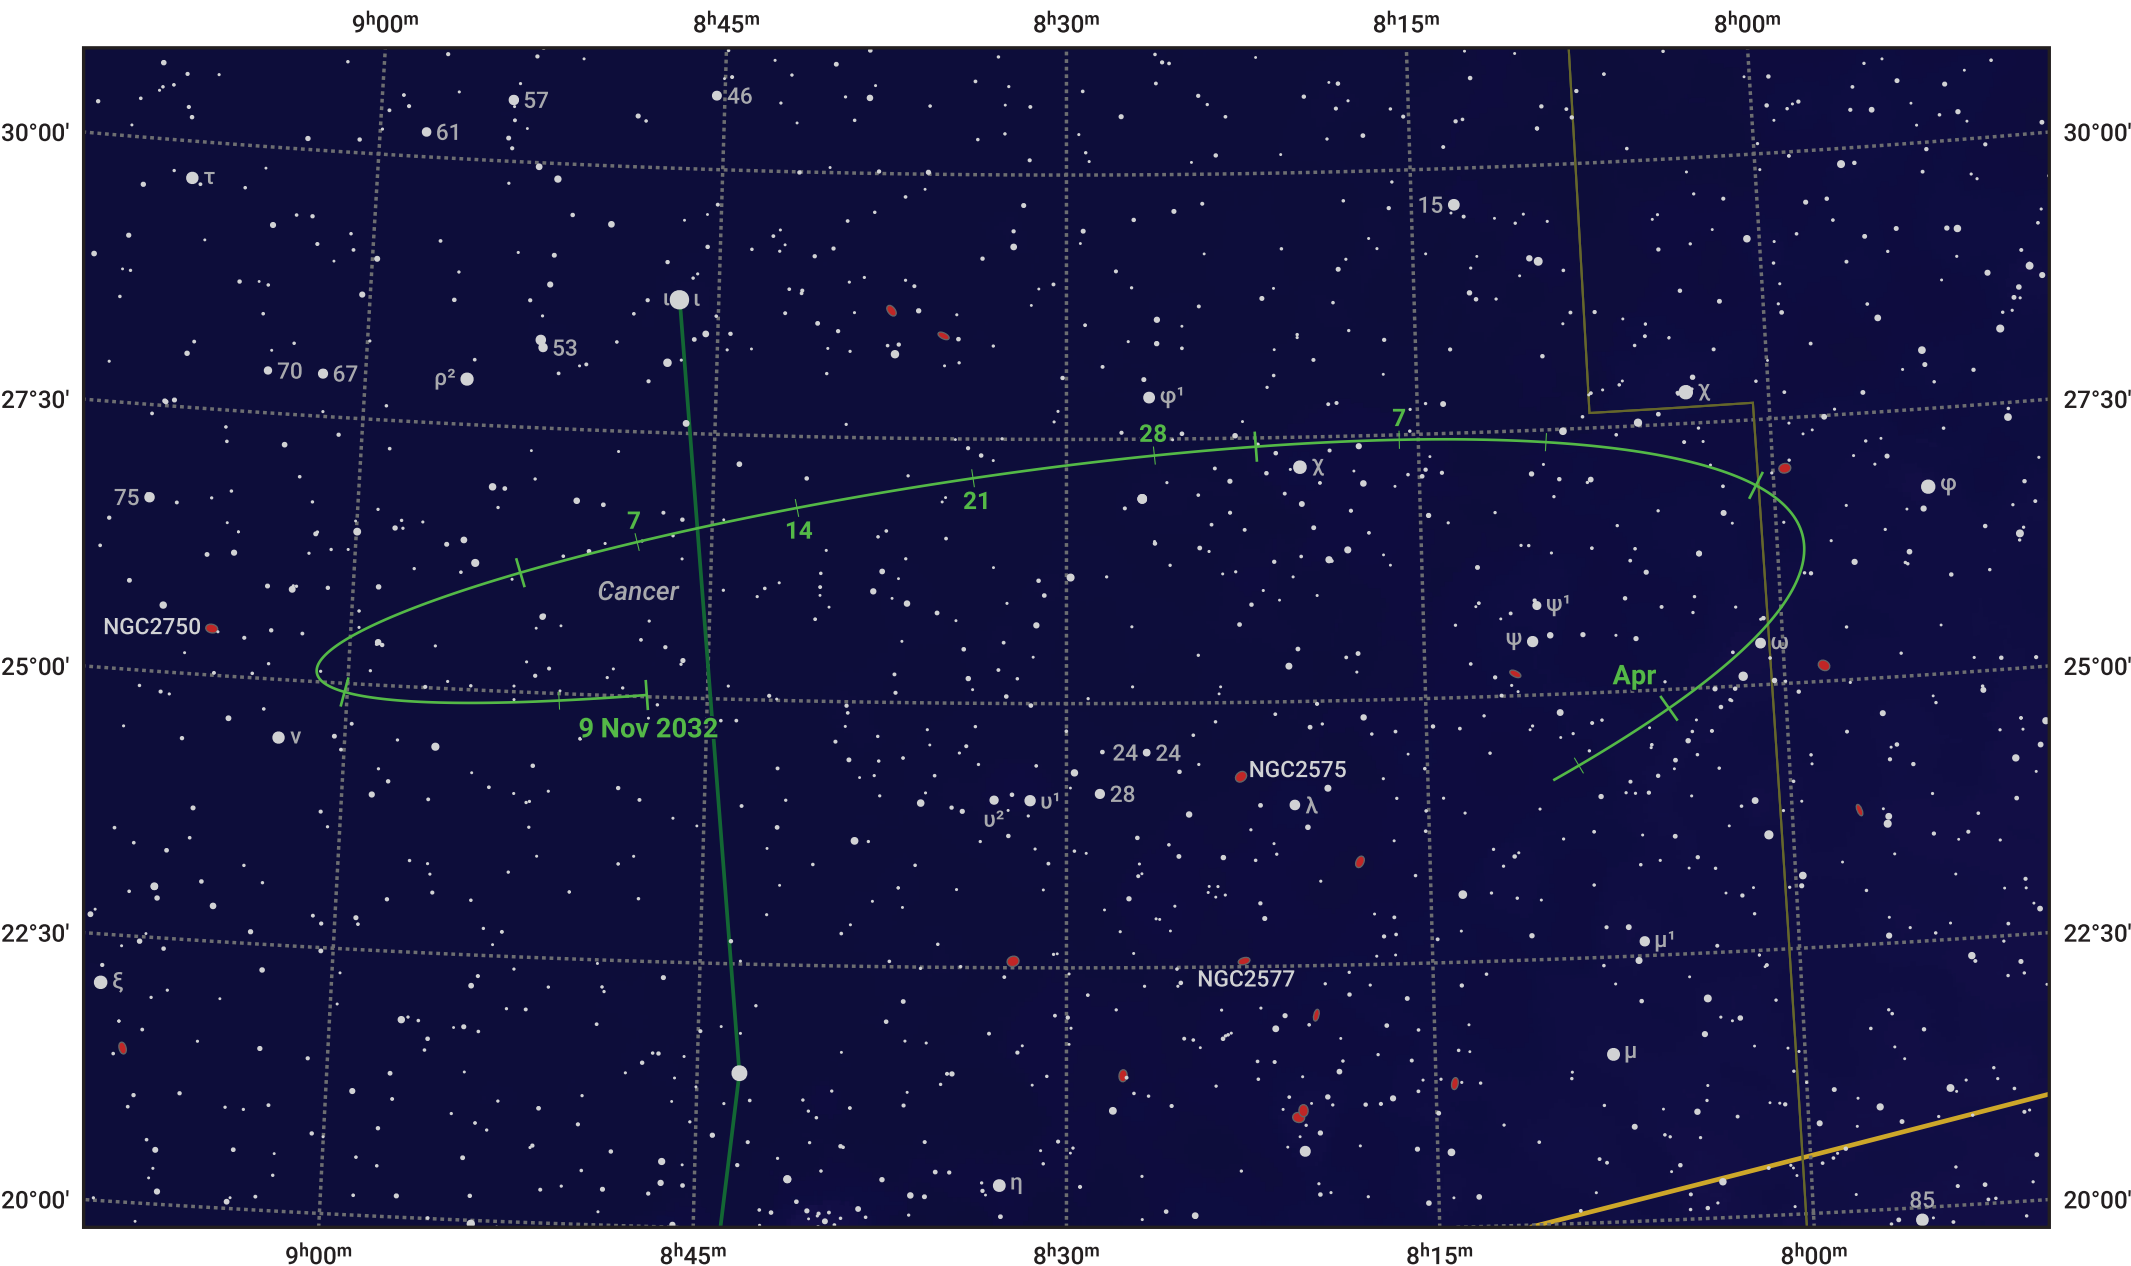

The path of Asteroid 29 Amphitrite around opposition on 23 Jan 2033

© Dominic Ford 2011–2024. Date markers placed at midnight UTC. Downloaded from <https://in-the-sky.org>

Magnitude scale: · 10.0 · 9.0 · 8.0 · 7.0 · 6.0 · 5.0 · 4.0

— Ecliptic Plane

● Galaxy
 ■ Bright nebula
 ● Open cluster
 ● Globular cluster

Date	Mag	Phase
2032 Dec 1	10.2	97%
2033 Jan 1	9.6	99%
2033 Feb 1	9.3	100%
2033 Mar 1	10.0	98%
2033 Mar 30	10.6	96%
2033 Apr 1	10.6	96%