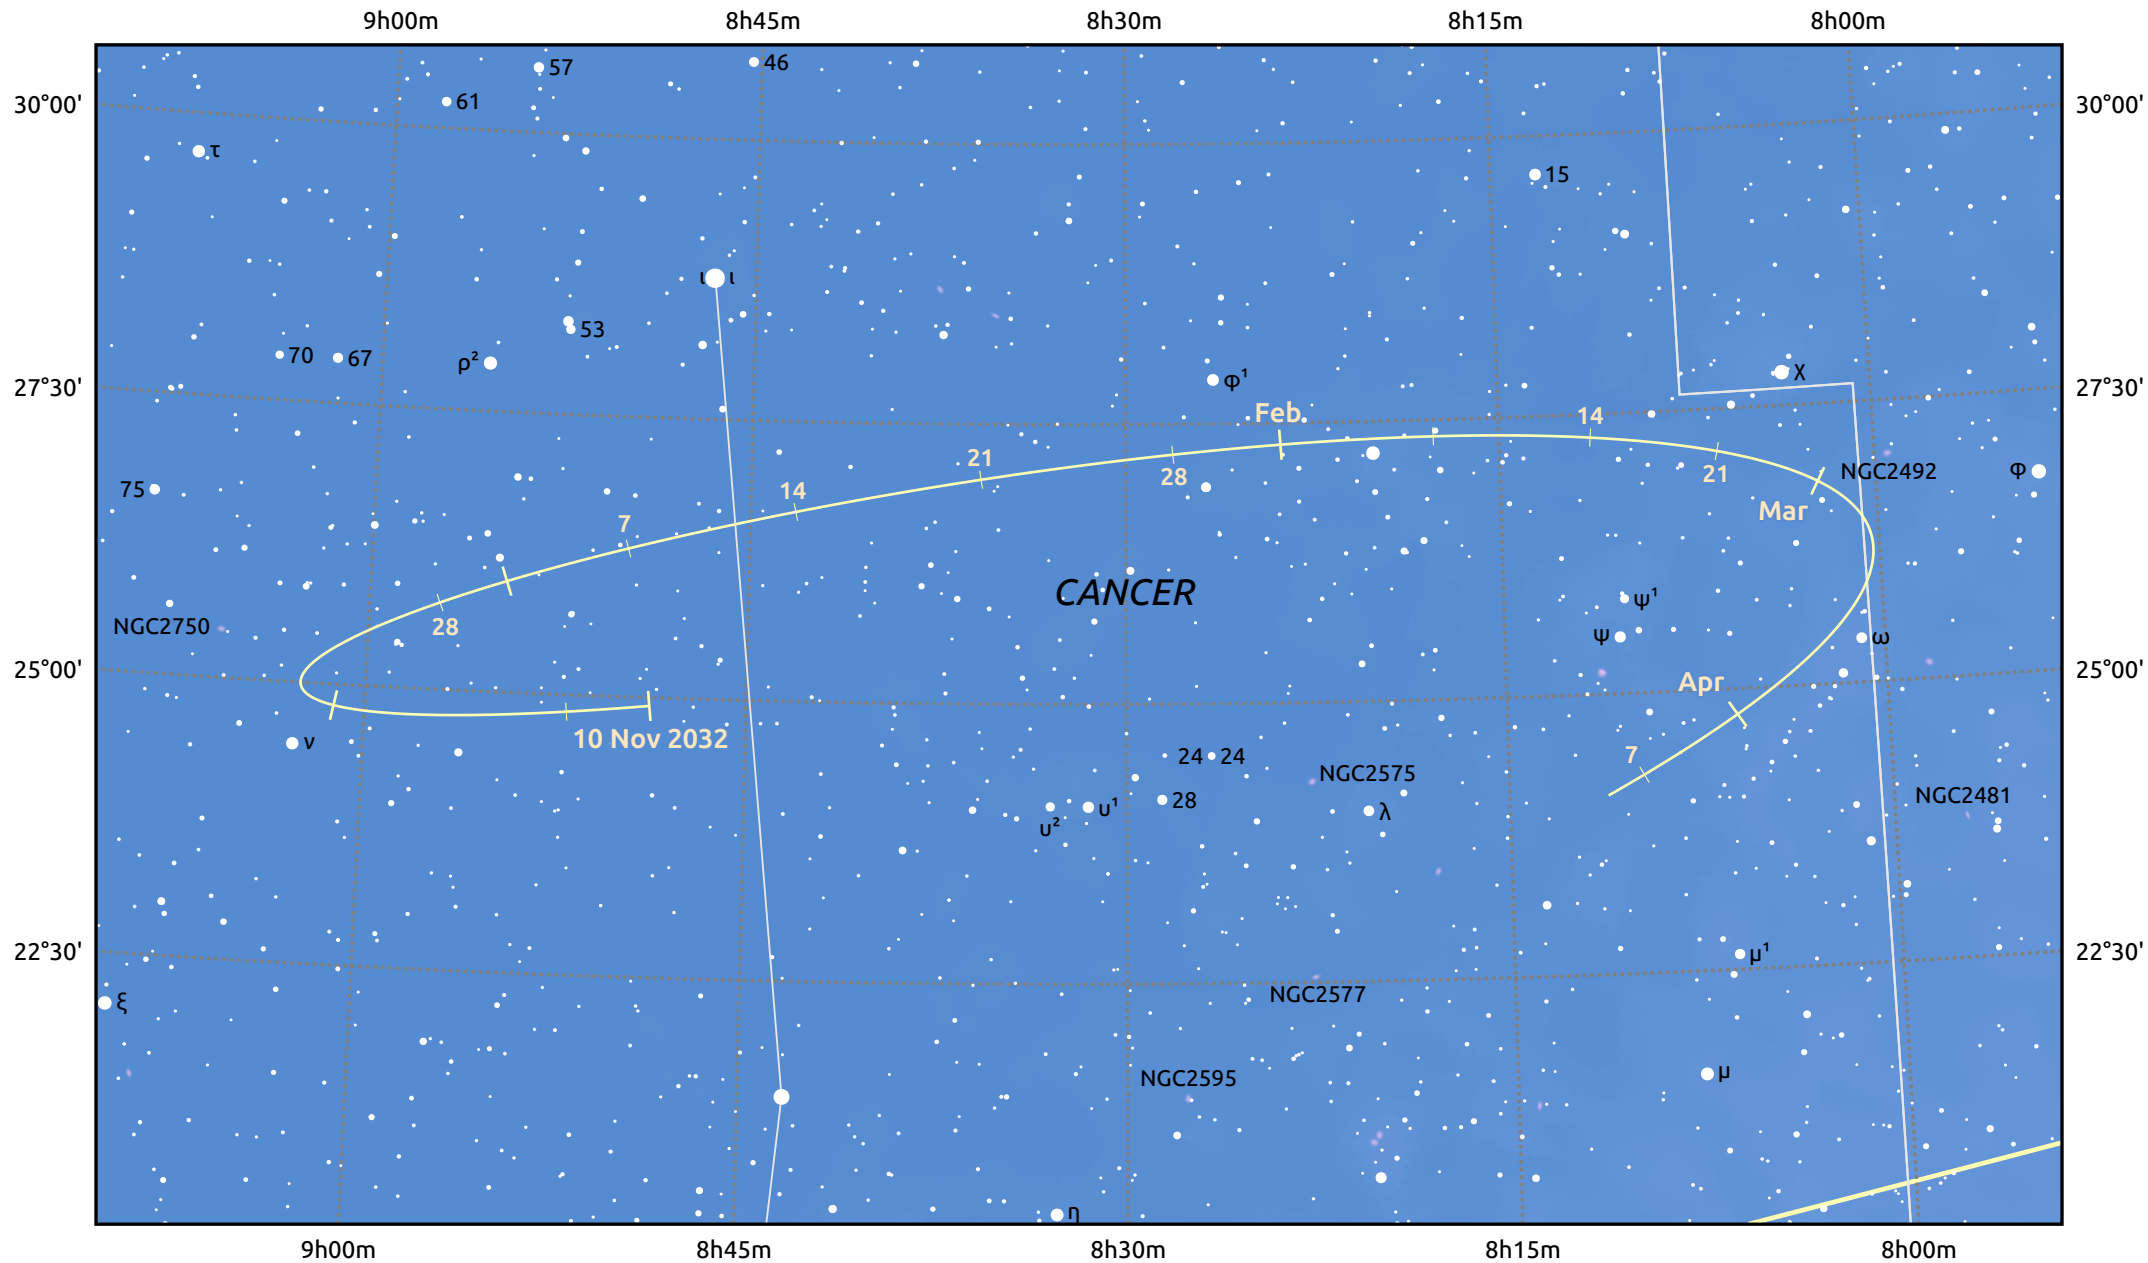

The path of Asteroid 29 Amphitrite around opposition on 24 Jan 2033

© Dominic Ford 2011–2025. Date markers placed at midnight UTC. Downloaded from <https://in-the-sky.org>

Magnitude scale: 10.0 9.0 8.0 7.0 6.0 5.0 4.0

Ecliptic Plane

Galaxy Bright nebula Open cluster Globular cluster Planetary nebula

Date	Mag	Phase
2032 Dec 1	10.2	97%
2033 Jan 1	9.6	99%
2033 Jan 2	9.5	99%
2033 Feb 1	9.2	100%
2033 Mar 1	9.9	98%
2033 Mar 30	10.6	96%
2033 Apr 1	10.6	96%