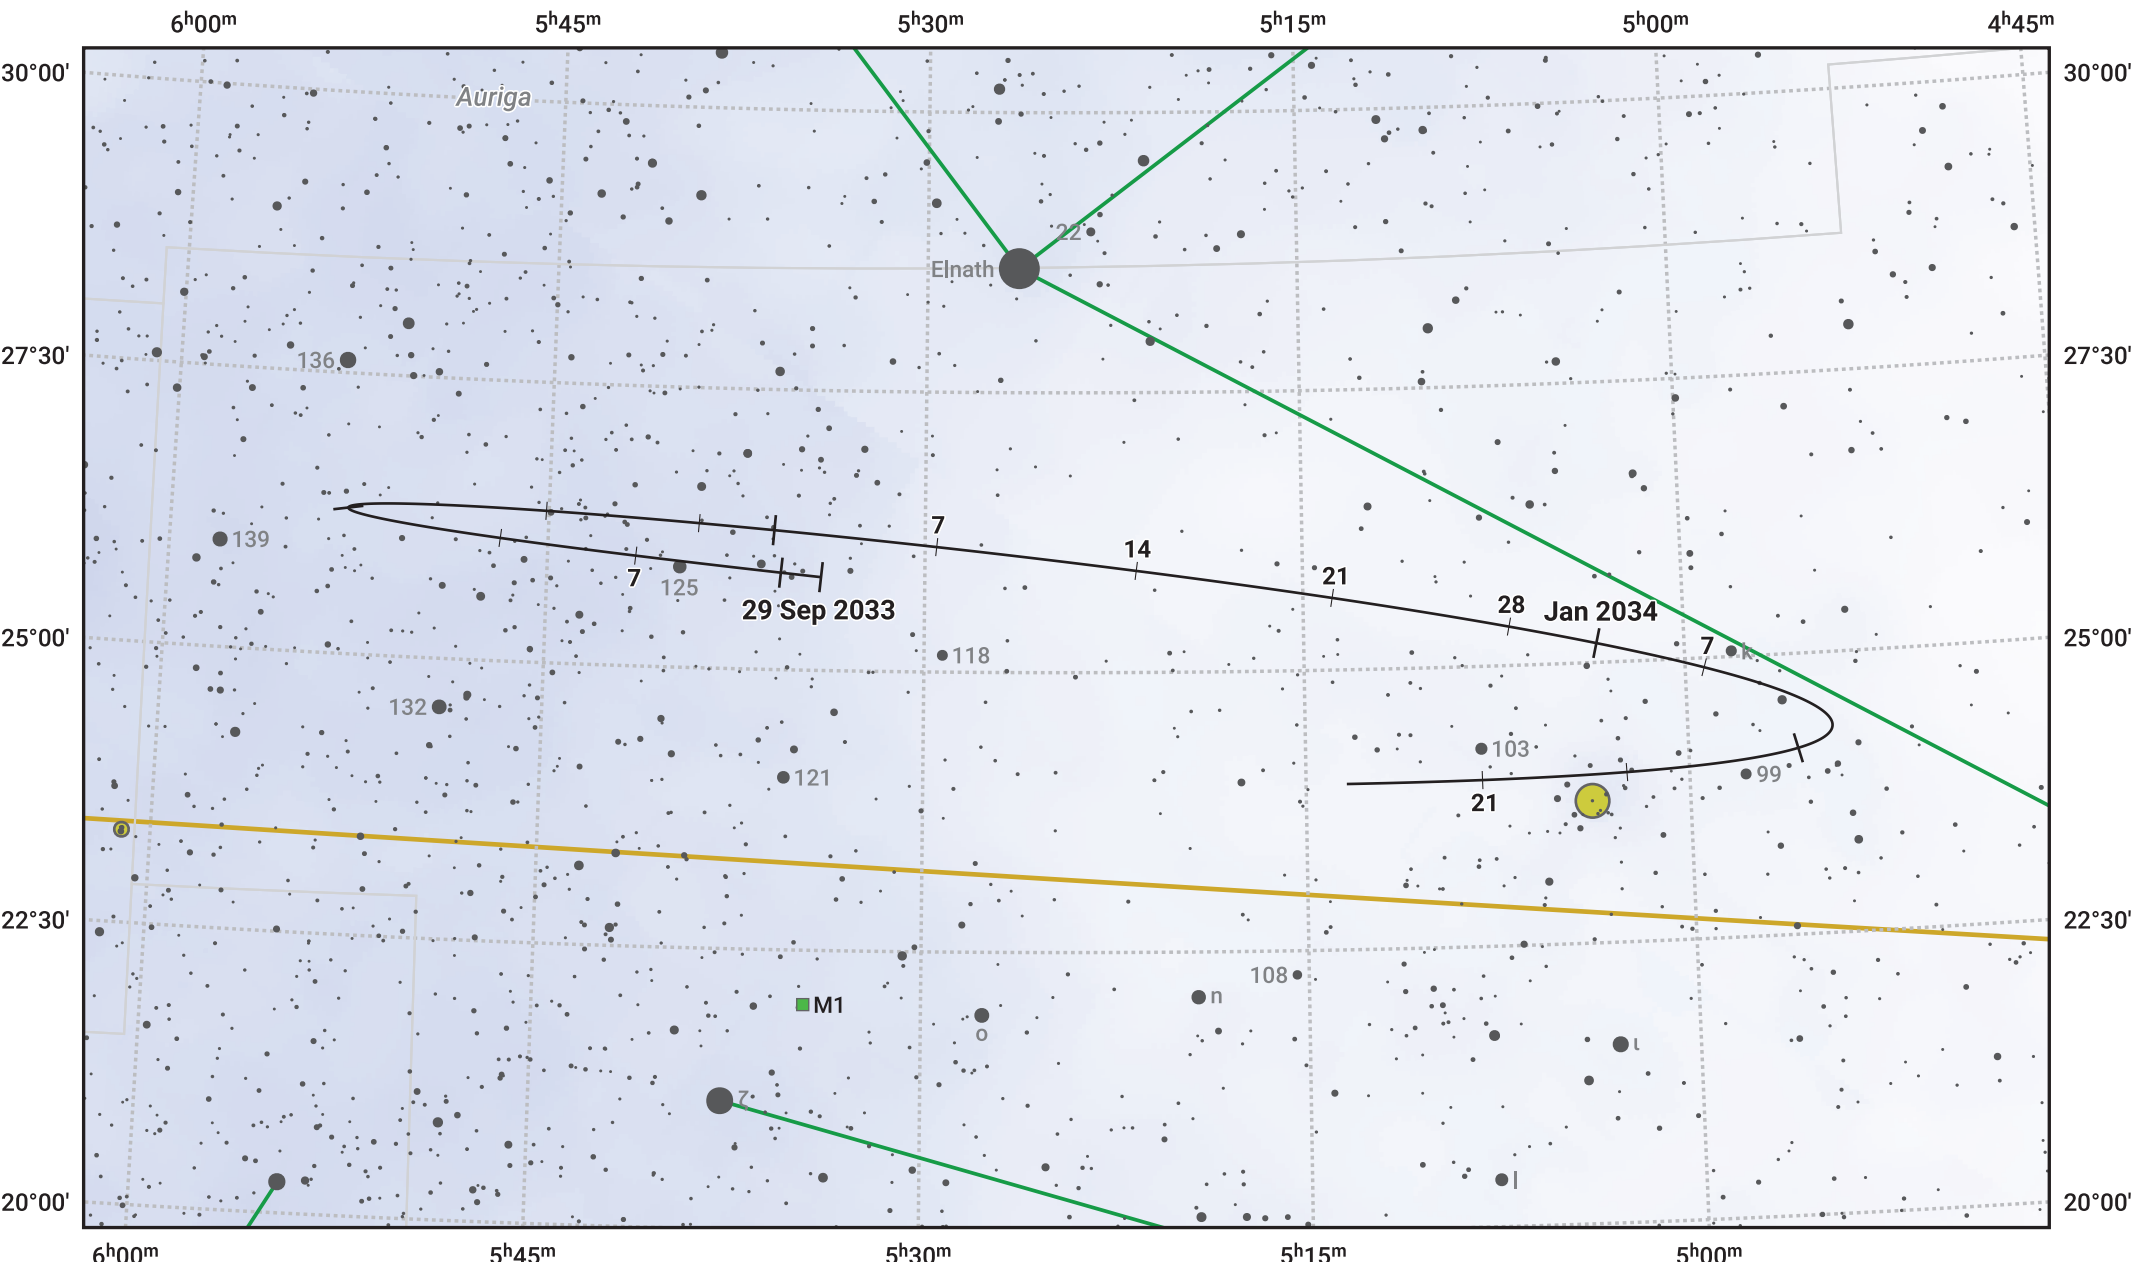

# The path of Asteroid 30 Urania around opposition on 13 Dec 2033

© Dominic Ford 2011–2024. Date markers placed at midnight UTC. Downloaded from <https://in-the-sky.org>

Magnitude scale: 10.0 9.0 8.0 7.0 6.0 5.0 4.0 3.0 2.0 1.0

— Ecliptic Plane

- Galaxy
- Bright nebula
- Open cluster
- ⊕ Globular cluster

Date	Mag	Phase
2033 Oct 1	11.5	94%
2033 Nov 1	10.8	97%
2033 Nov 17	10.5	98%
2033 Dec 1	10.1	100%
2034 Jan 1	10.4	99%
2034 Feb 1	11.2	96%
2034 Feb 11	11.5	96%