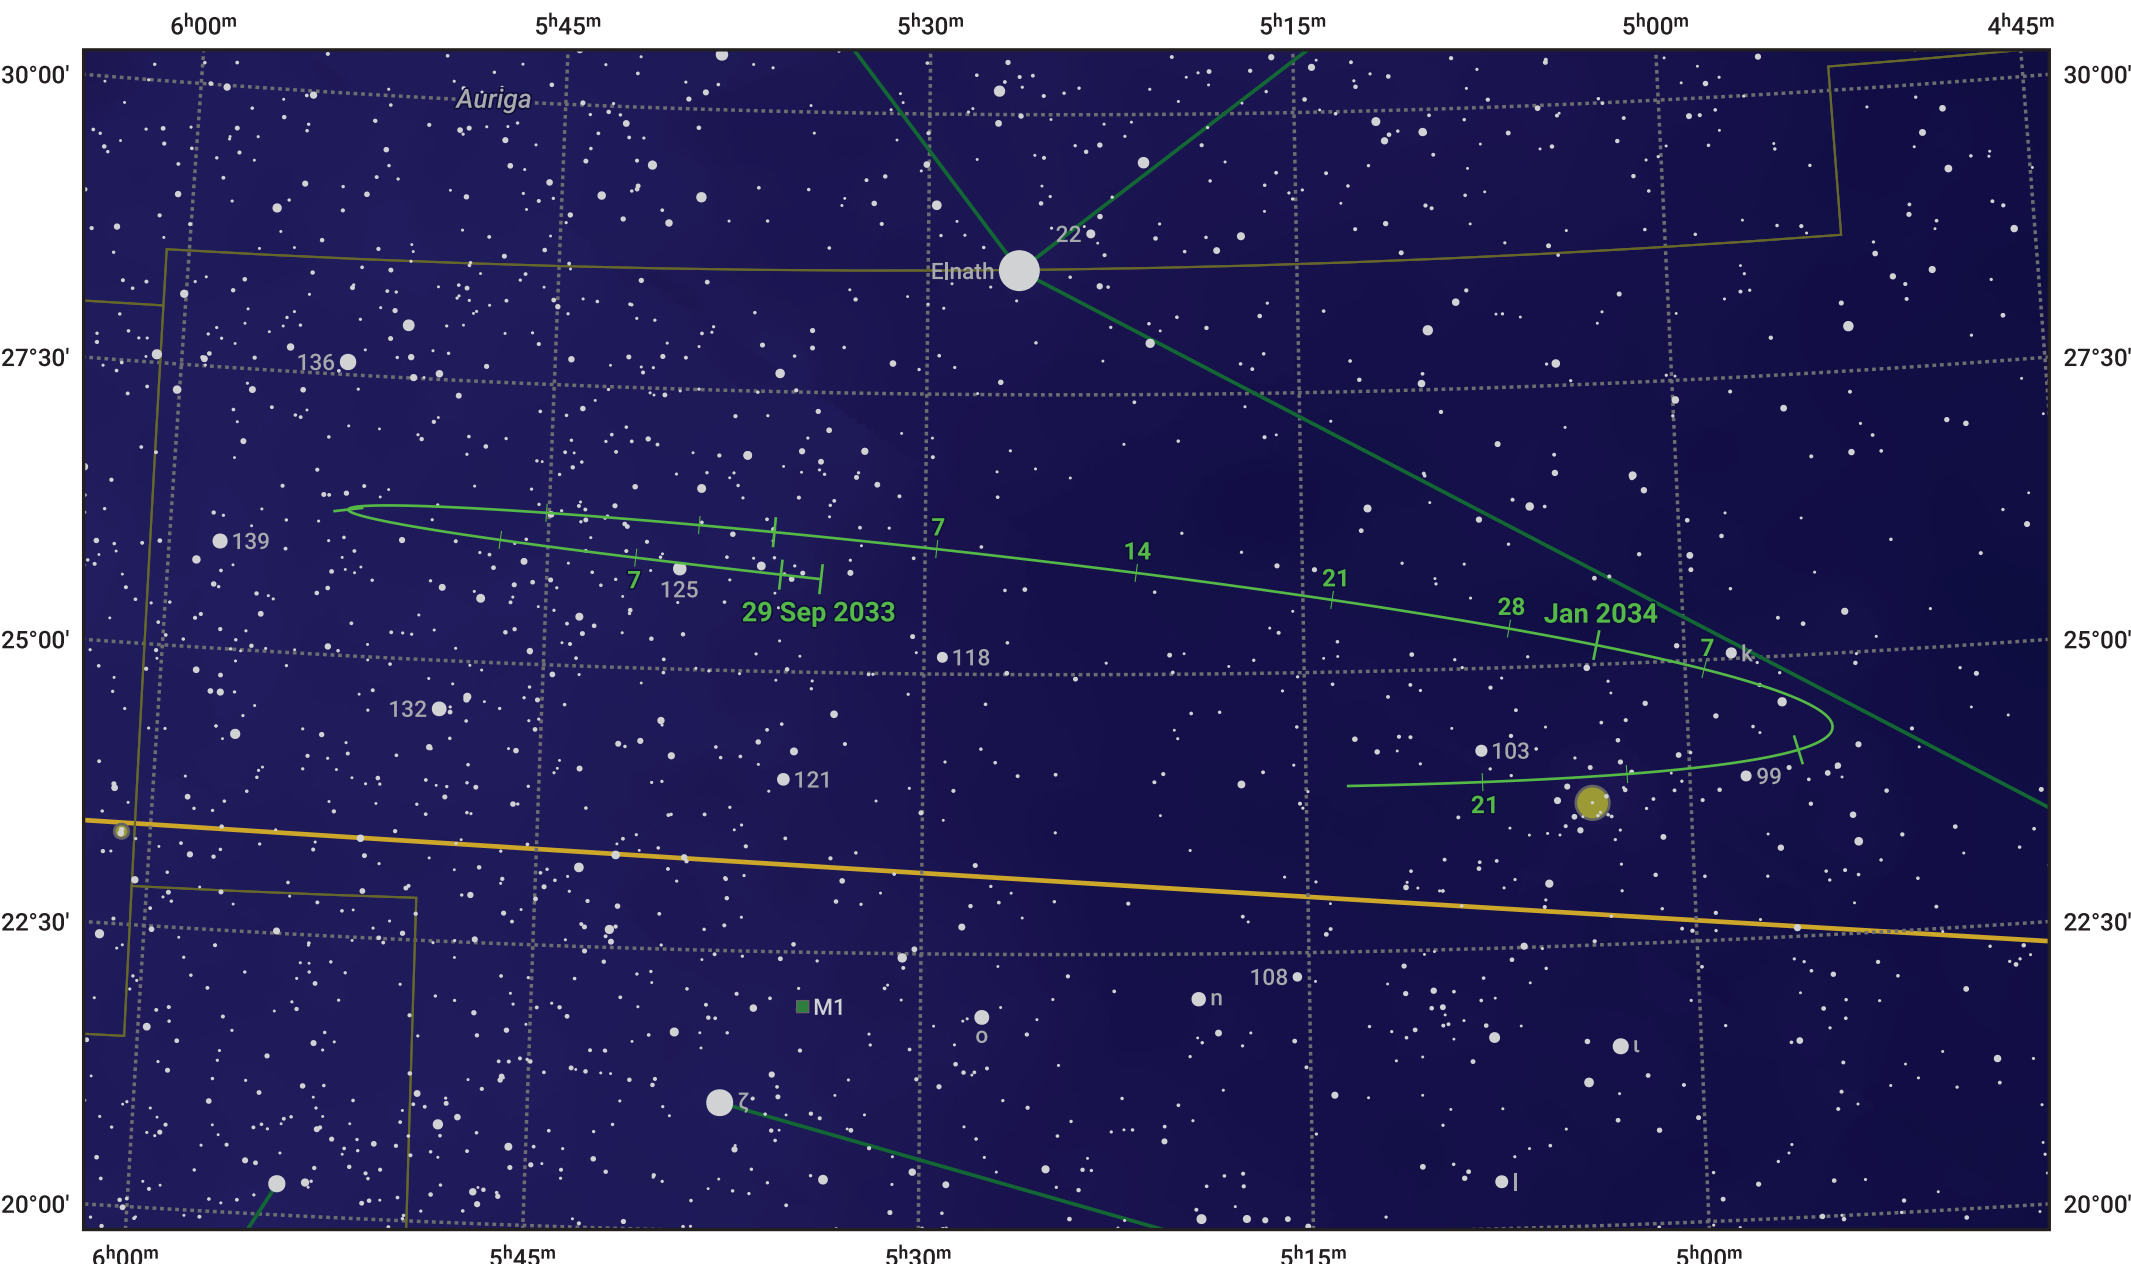

The path of Asteroid 30 Urania around opposition on 13 Dec 2033

© Dominic Ford 2011–2024. Date markers placed at midnight UTC. Downloaded from <https://in-the-sky.org>

Magnitude scale: 10.0 9.0 8.0 7.0 6.0 5.0 4.0 3.0 2.0 1.0

- Ecliptic Plane
- Galaxy
- Bright nebula
- Open cluster
- ⊕ Globular cluster

Date	Mag	Phase
2033 Oct 1	11.5	94%
2033 Nov 1	10.8	97%
2033 Nov 17	10.5	98%
2033 Dec 1	10.1	100%
2034 Jan 1	10.4	99%
2034 Feb 1	11.2	96%
2034 Feb 11	11.5	96%