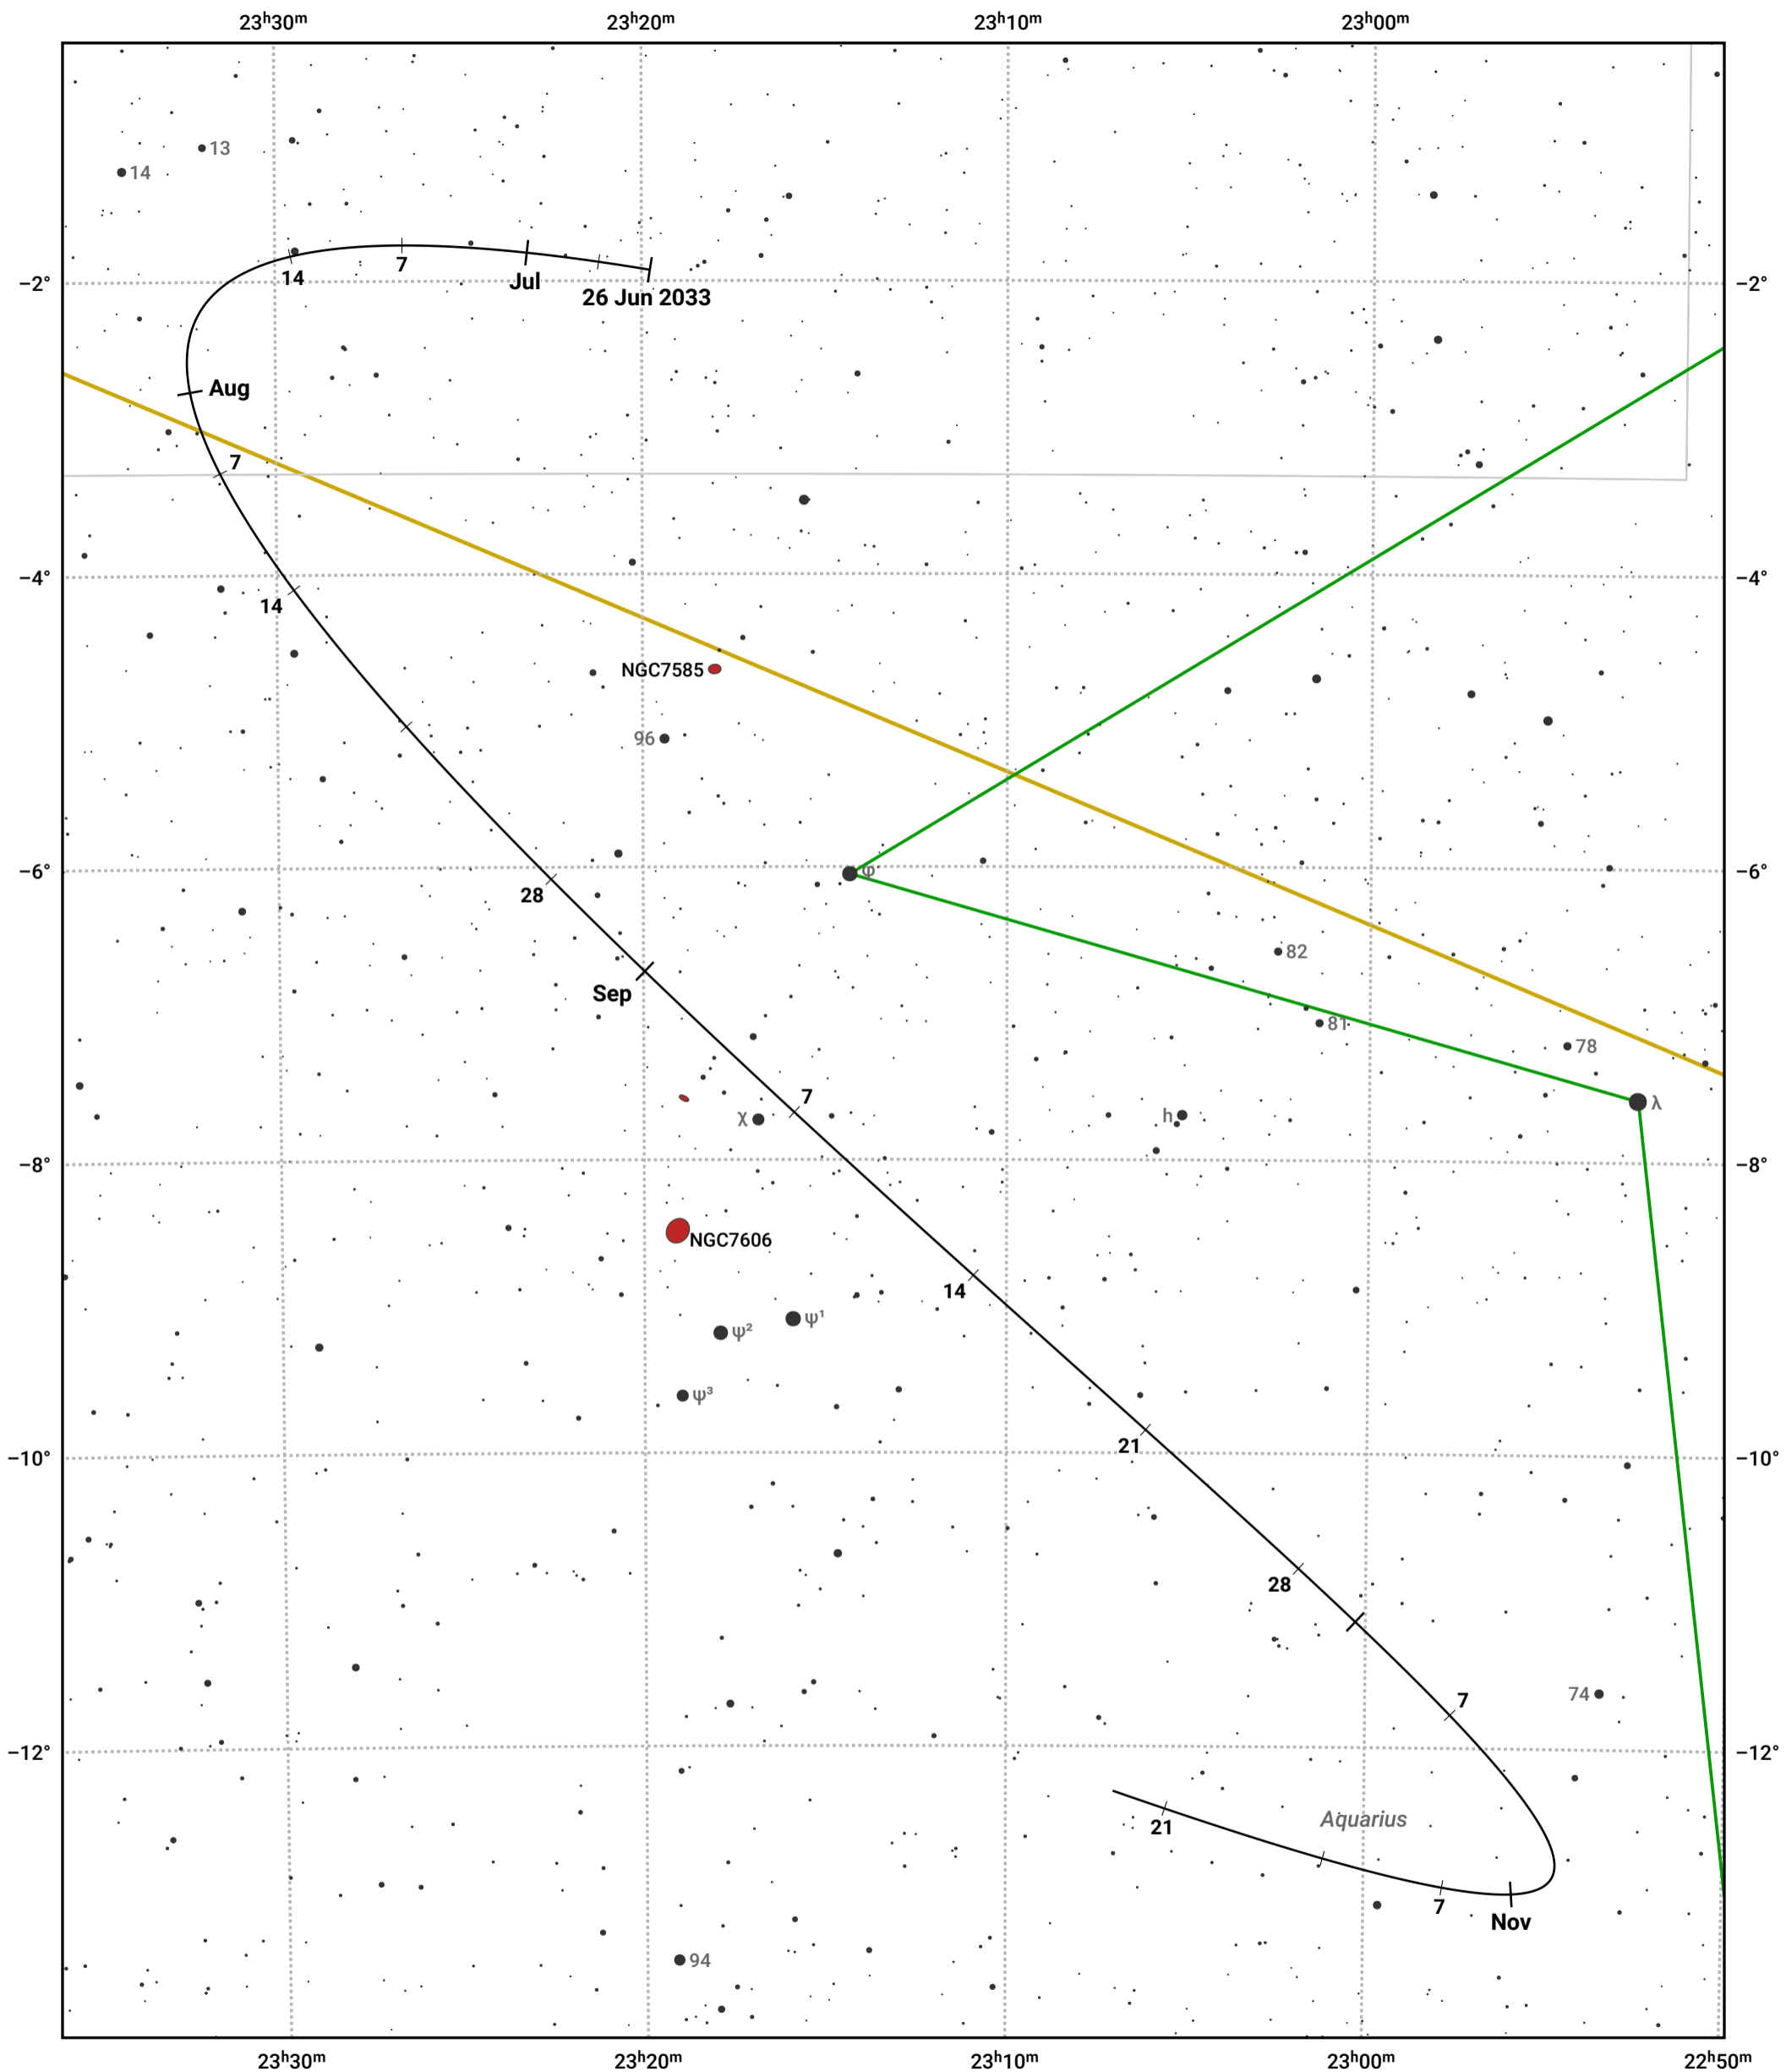

# The path of Asteroid 39 Laetitia around opposition on 9 Sep 2033

© Dominic Ford 2011–2024. Date markers placed at midnight UTC. Downloaded from <https://in-the-sky.org>

Magnitude scale: 11.0 10.0 9.0 8.0 7.0 6.0 5.0 4.0 3.0

— Ecliptic Plane

● Galaxy    ■ Bright nebula    ● Open cluster    ⊕ Globular cluster

| Date        | Mag  |
|-------------|------|
| 2033 Jul 1  | 10.6 |
| 2033 Aug 1  | 9.9  |
| 2033 Aug 14 | 9.6  |
| 2033 Sep 1  | 9.2  |
| 2033 Oct 1  | 9.5  |
| 2033 Nov 1  | 10.2 |