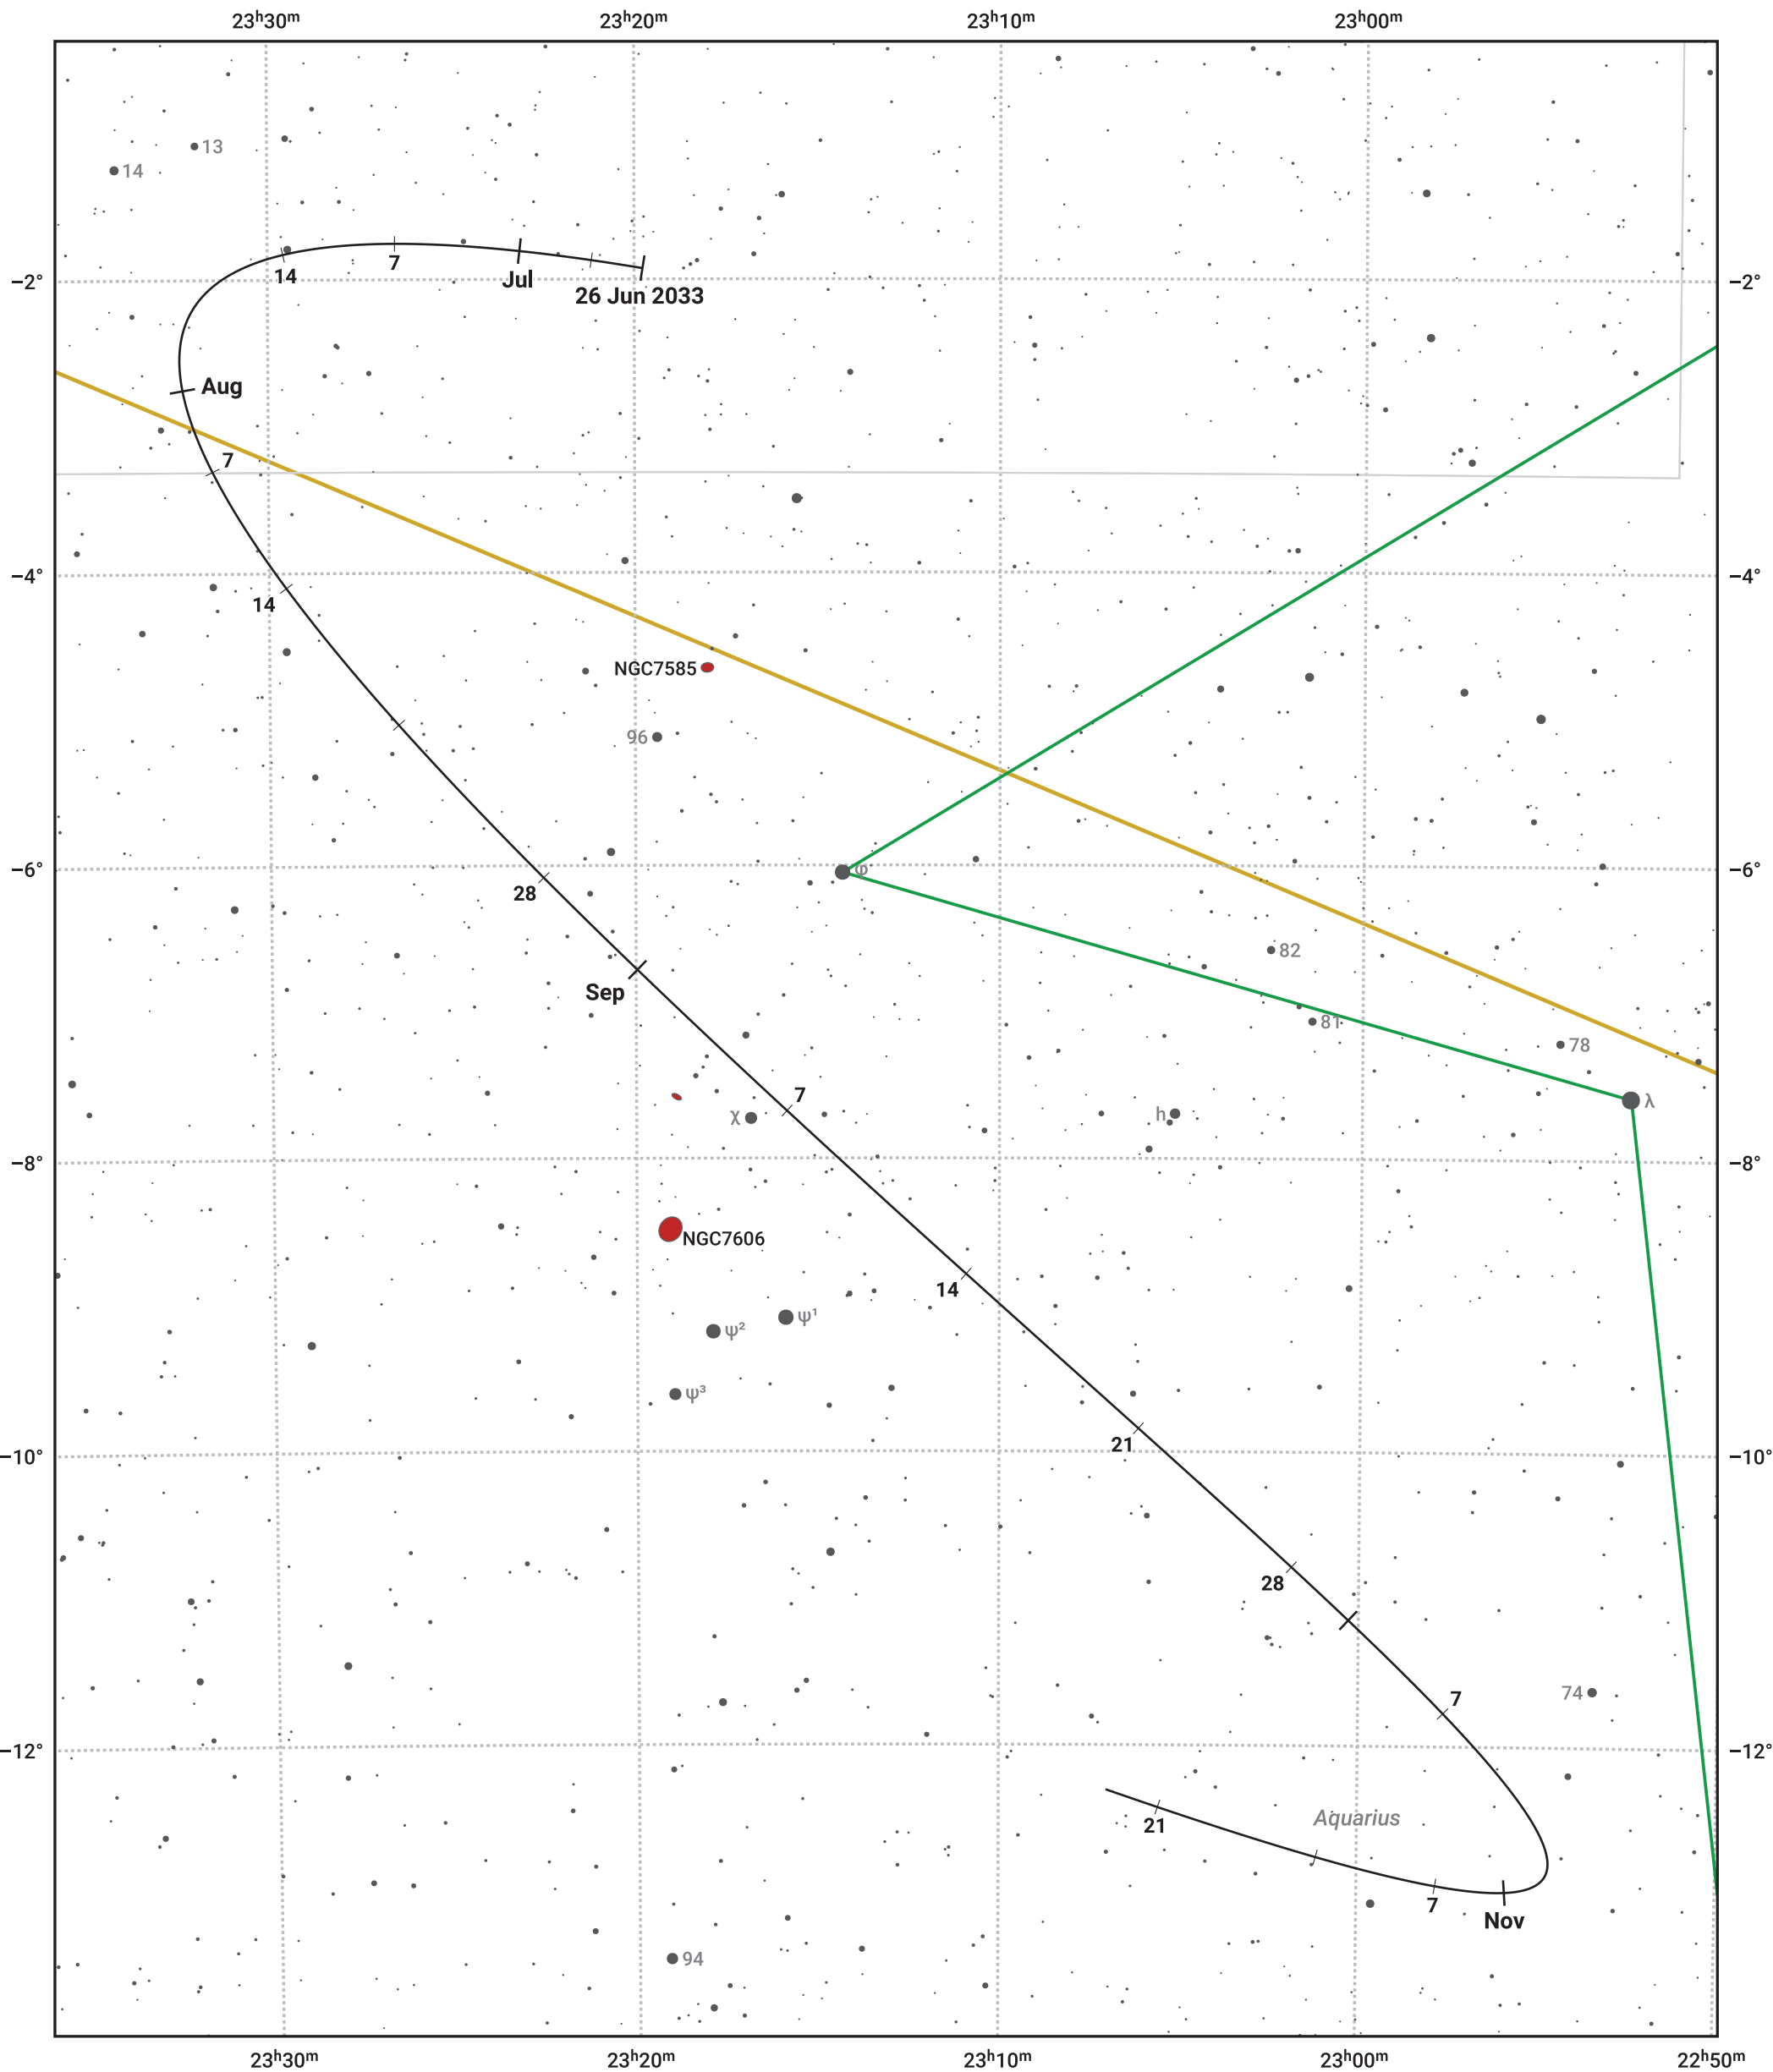

The path of Asteroid 39 Laetitia around opposition on 9 Sep 2033

© Dominic Ford 2011–2024. Date markers placed at midnight UTC. Downloaded from <https://in-the-sky.org>

Magnitude scale: 11.0 10.0 9.0 8.0 7.0 6.0 5.0 4.0 3.0

- Galaxy
- Bright nebula
- Open cluster
- ⊕ Globular cluster

Date	Mag
2033 Jul 1	10.6
2033 Aug 1	9.9
2033 Aug 14	9.6
2033 Sep 1	9.2
2033 Oct 1	9.5
2033 Nov 1	10.2