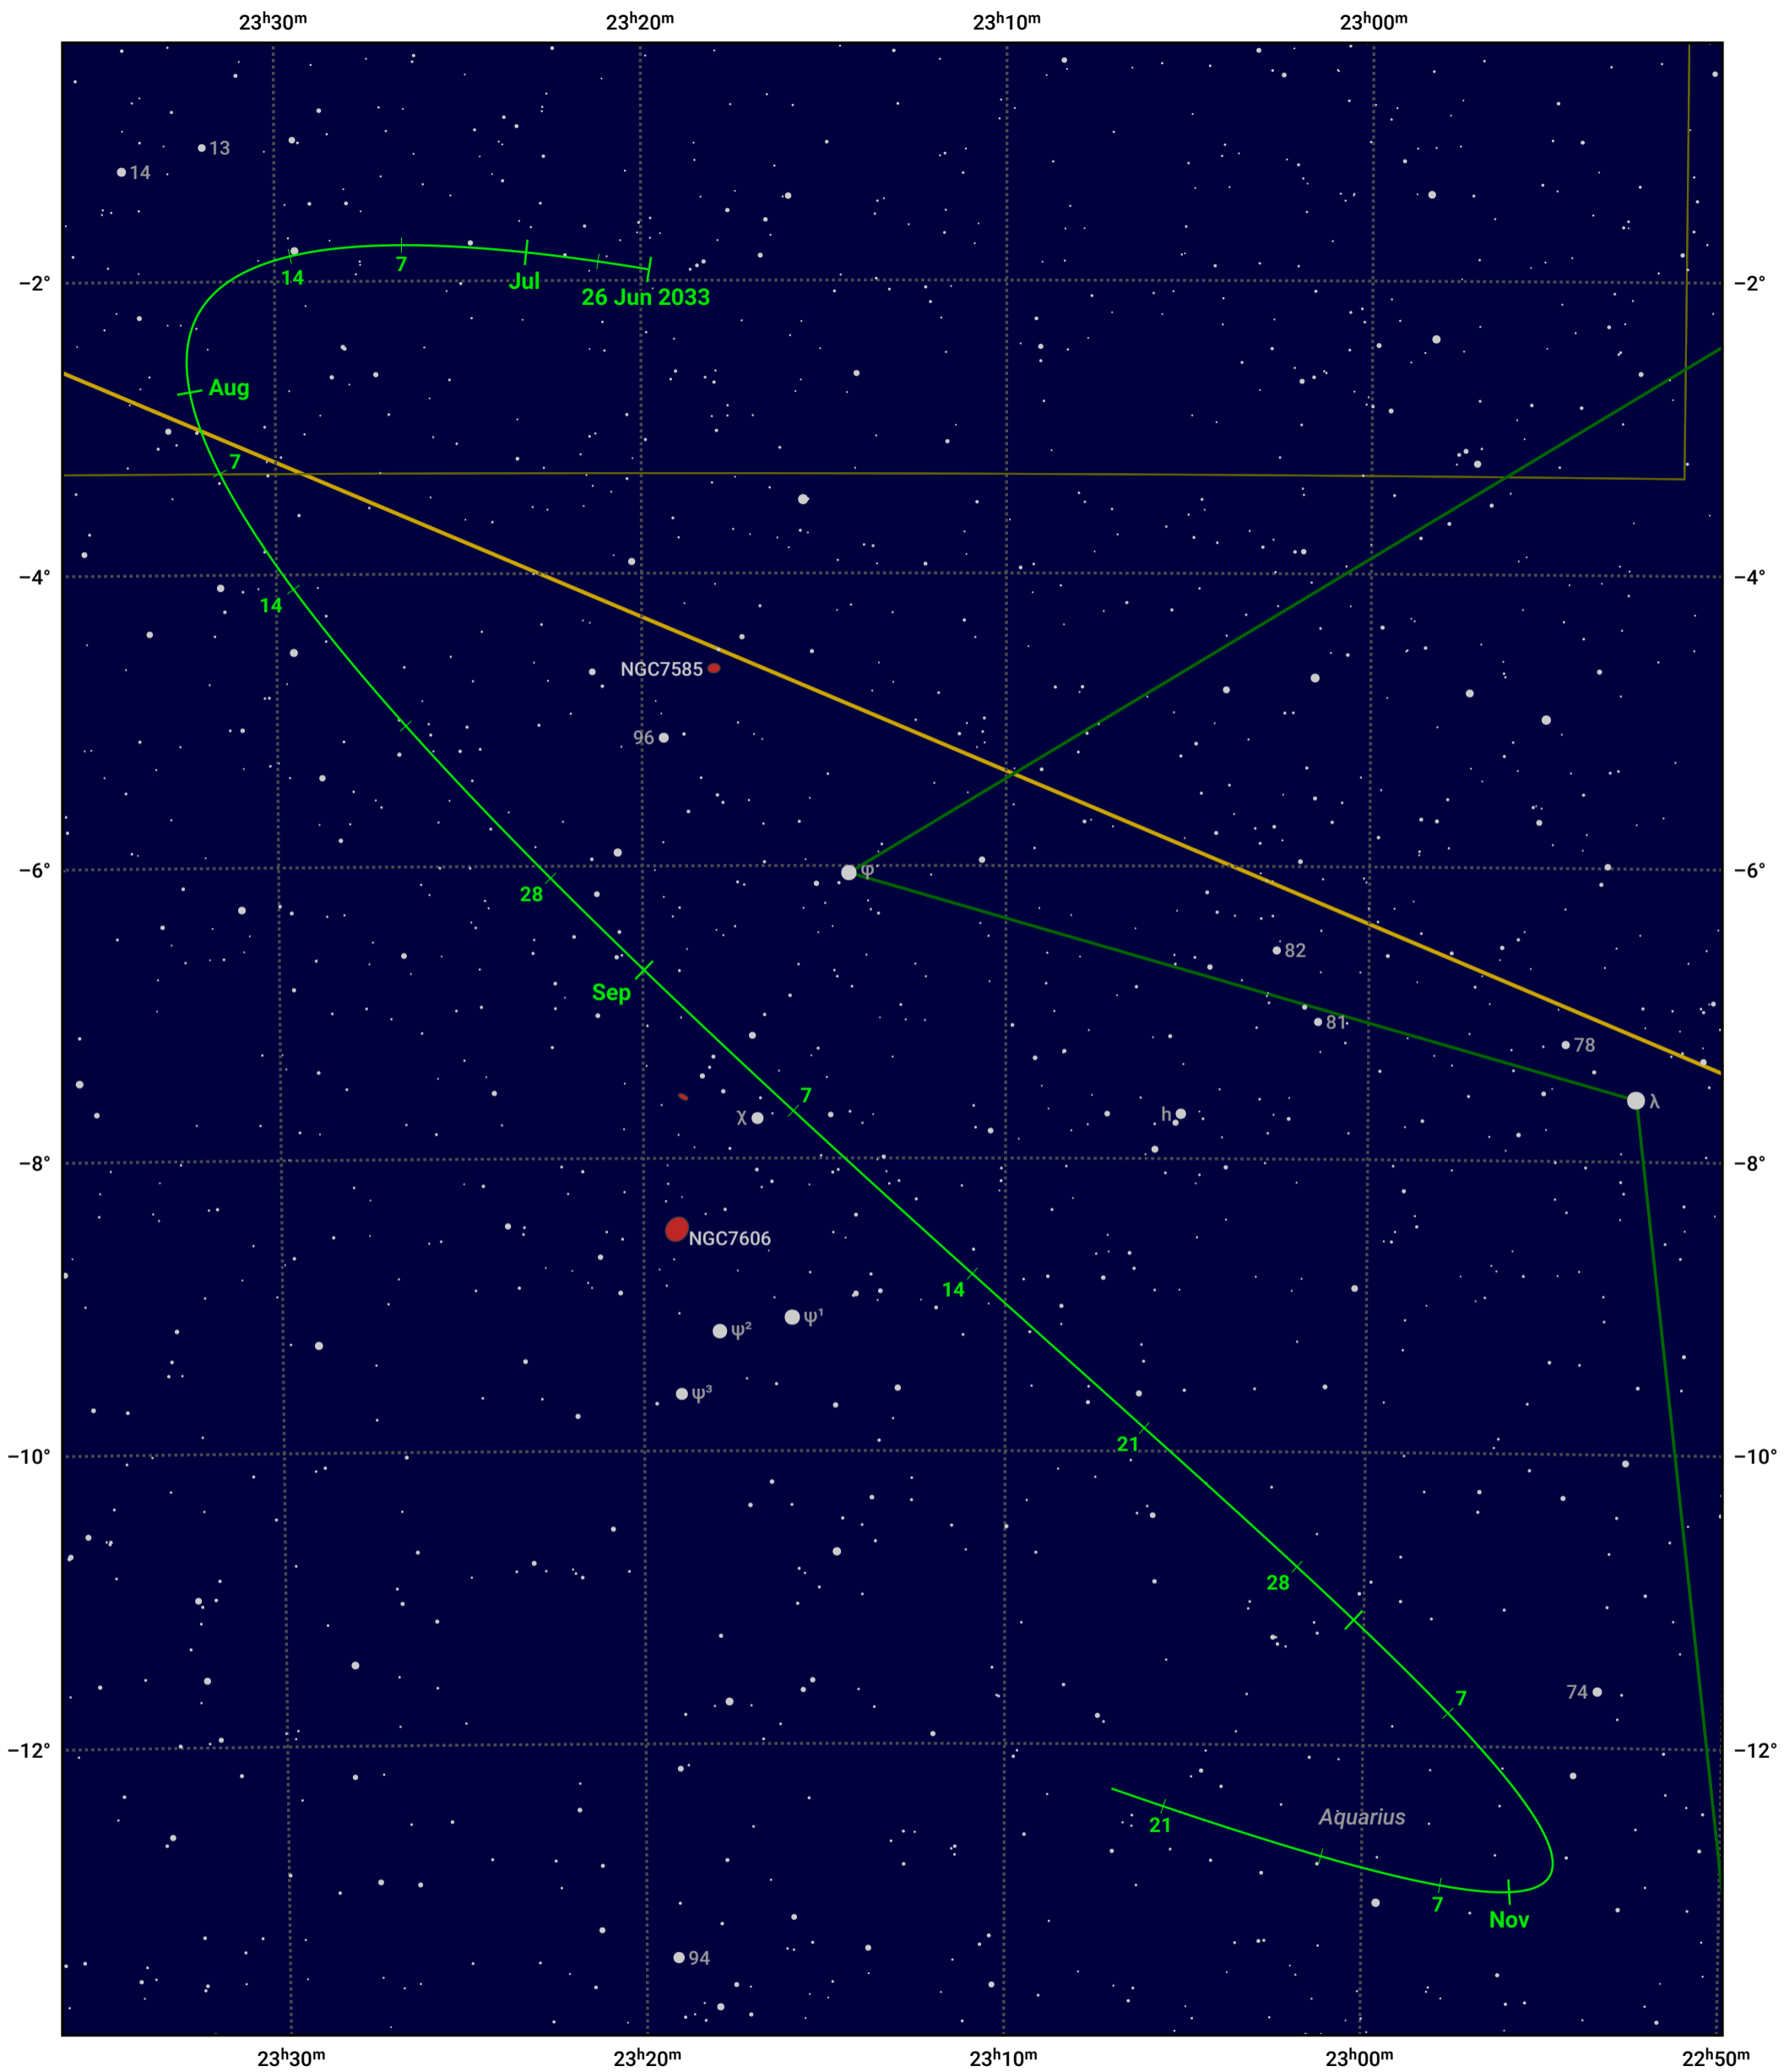

# The path of Asteroid 39 Laetitia around opposition on 9 Sep 2033

© Dominic Ford 2011–2024. Date markers placed at midnight UTC. Downloaded from <https://in-the-sky.org>

Magnitude scale: 11.0 10.0 9.0 8.0 7.0 6.0 5.0 4.0 3.0

— Ecliptic Plane

Galaxy Bright nebula Open cluster Globular cluster

Date	Mag
2033 Jul 1	10.6
2033 Aug 1	9.9
2033 Aug 14	9.6
2033 Sep 1	9.2
2033 Oct 1	9.5
2033 Nov 1	10.2