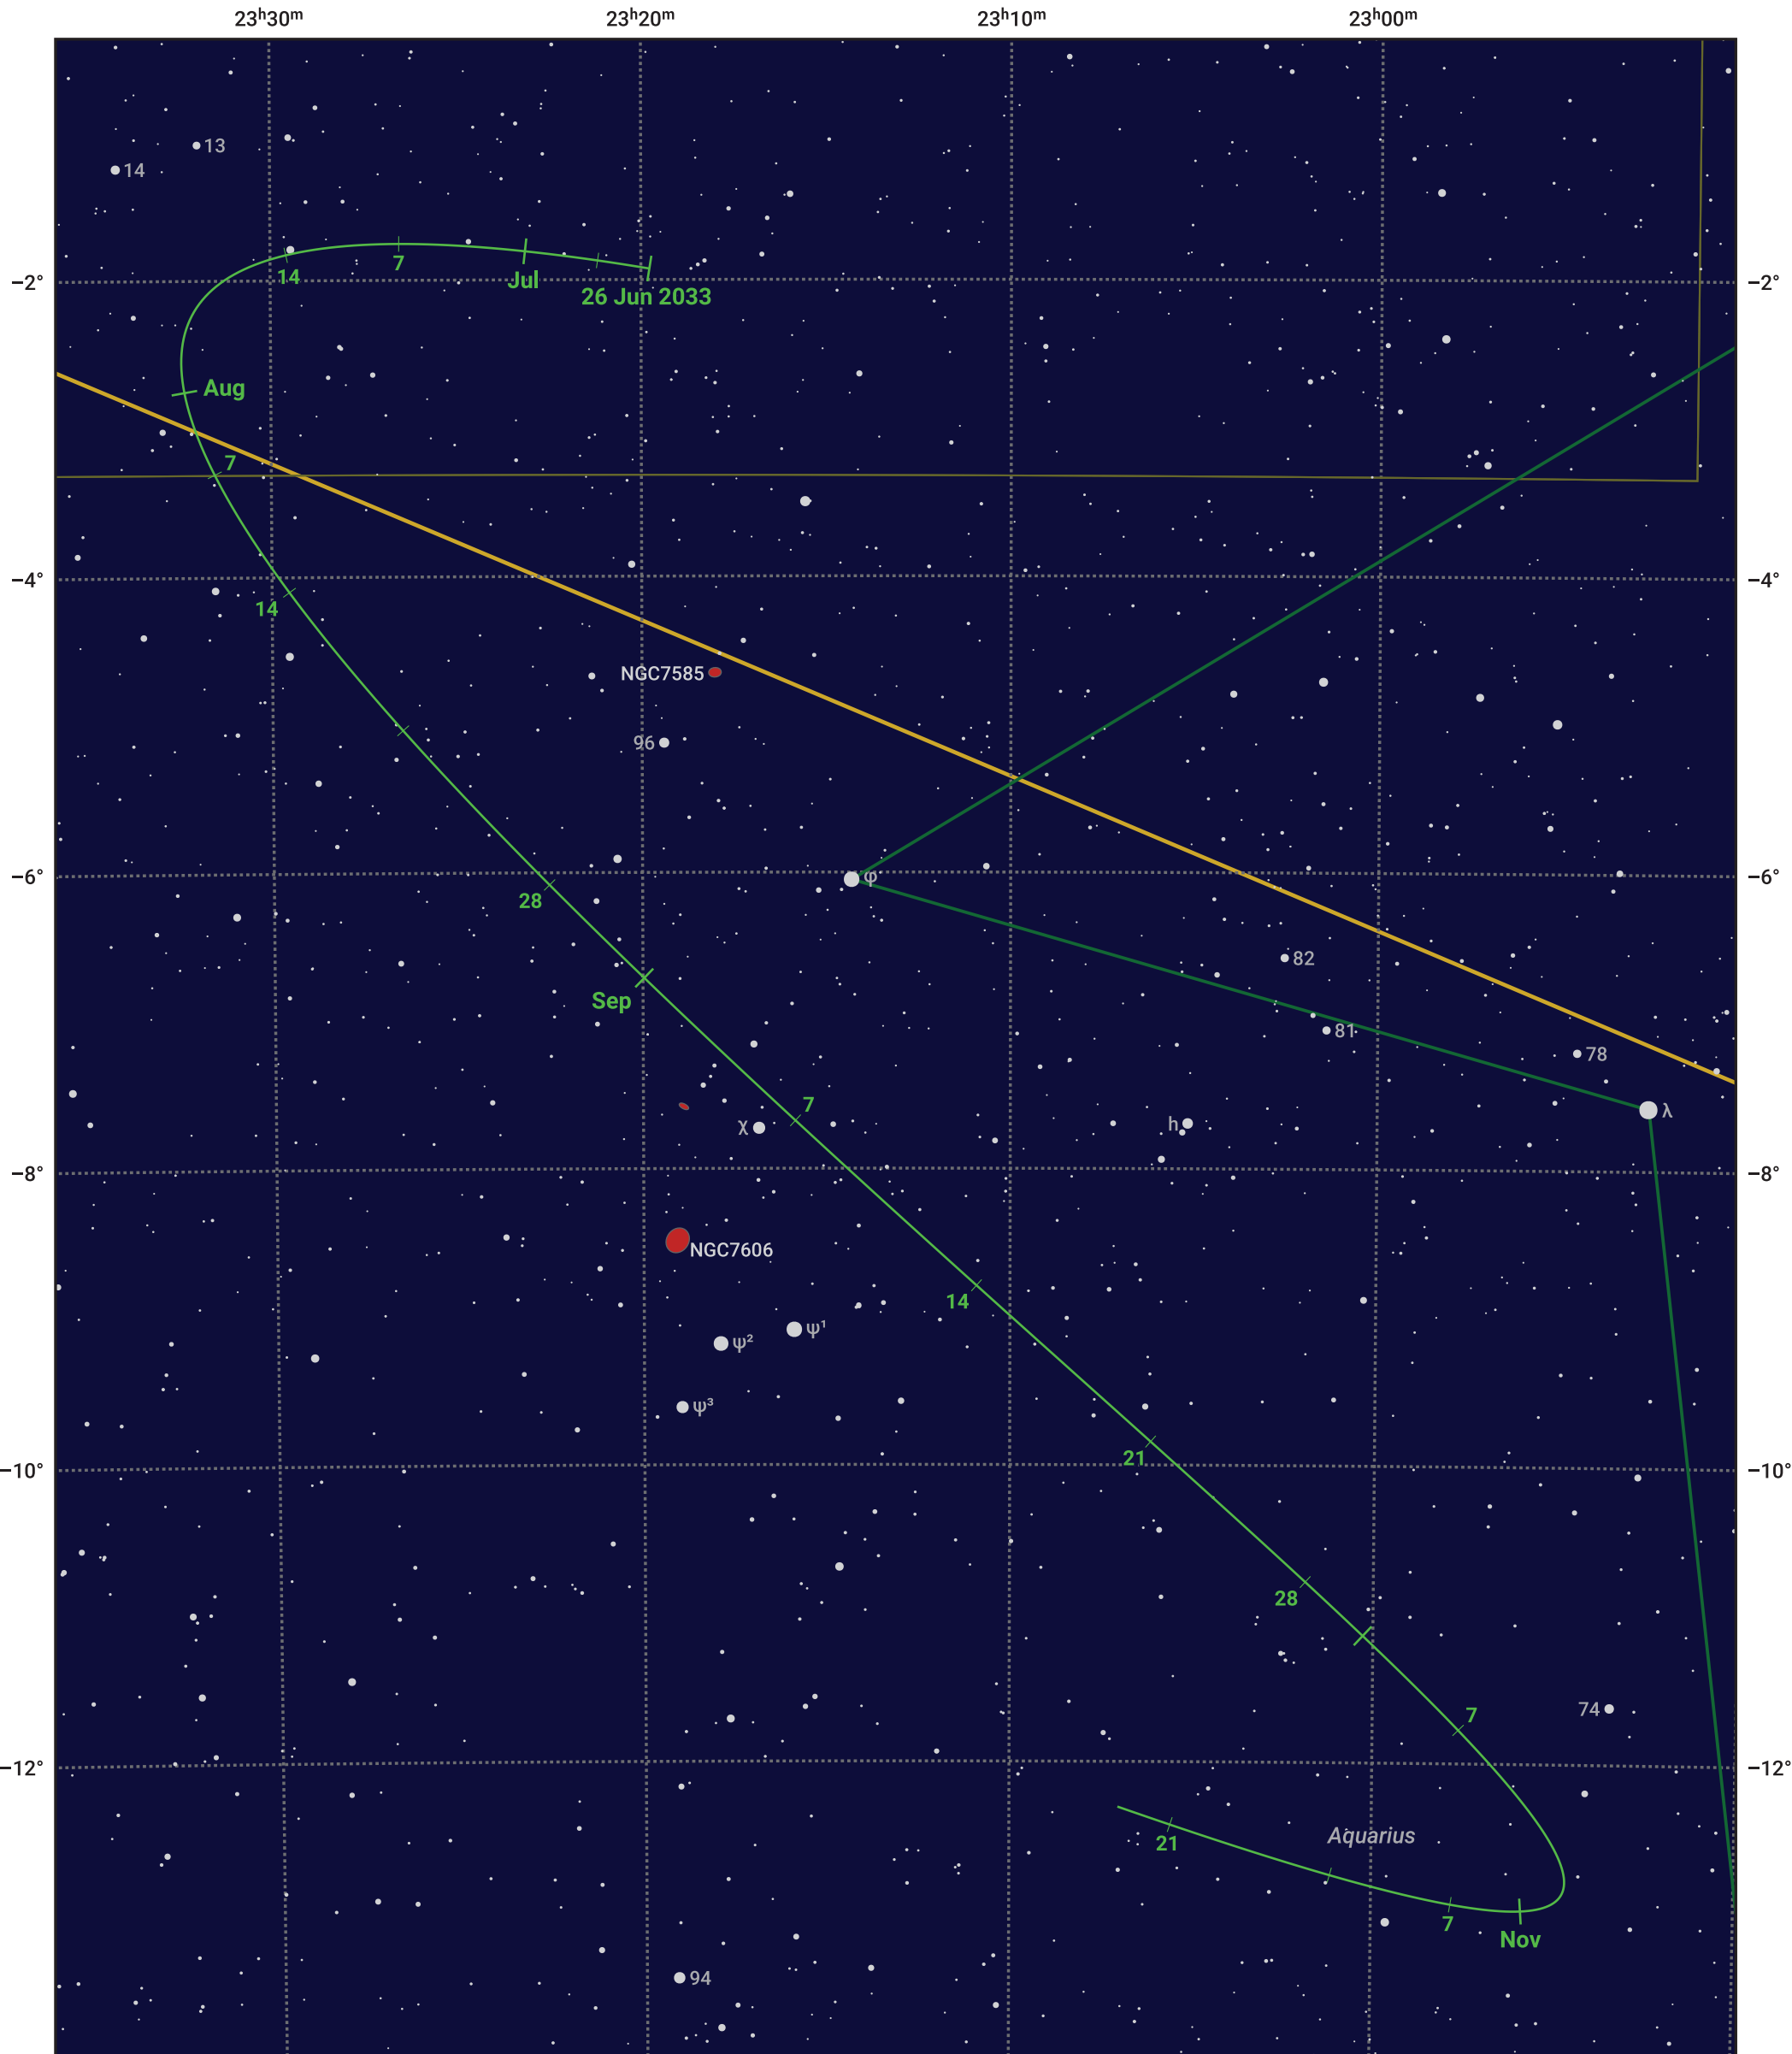

The path of Asteroid 39 Laetitia around opposition on 9 Sep 2033

© Dominic Ford 2011–2024. Date markers placed at midnight UTC. Downloaded from <https://in-the-sky.org>

Magnitude scale: 11.0 10.0 9.0 8.0 7.0 6.0 5.0 4.0 3.0

- Ecliptic Plane
- Galaxy
- Bright nebula
- Open cluster
- ⊕ Globular cluster

Date	Mag
2033 Jul 1	10.6
2033 Aug 1	9.9
2033 Aug 14	9.6
2033 Sep 1	9.2
2033 Oct 1	9.5
2033 Nov 1	10.2