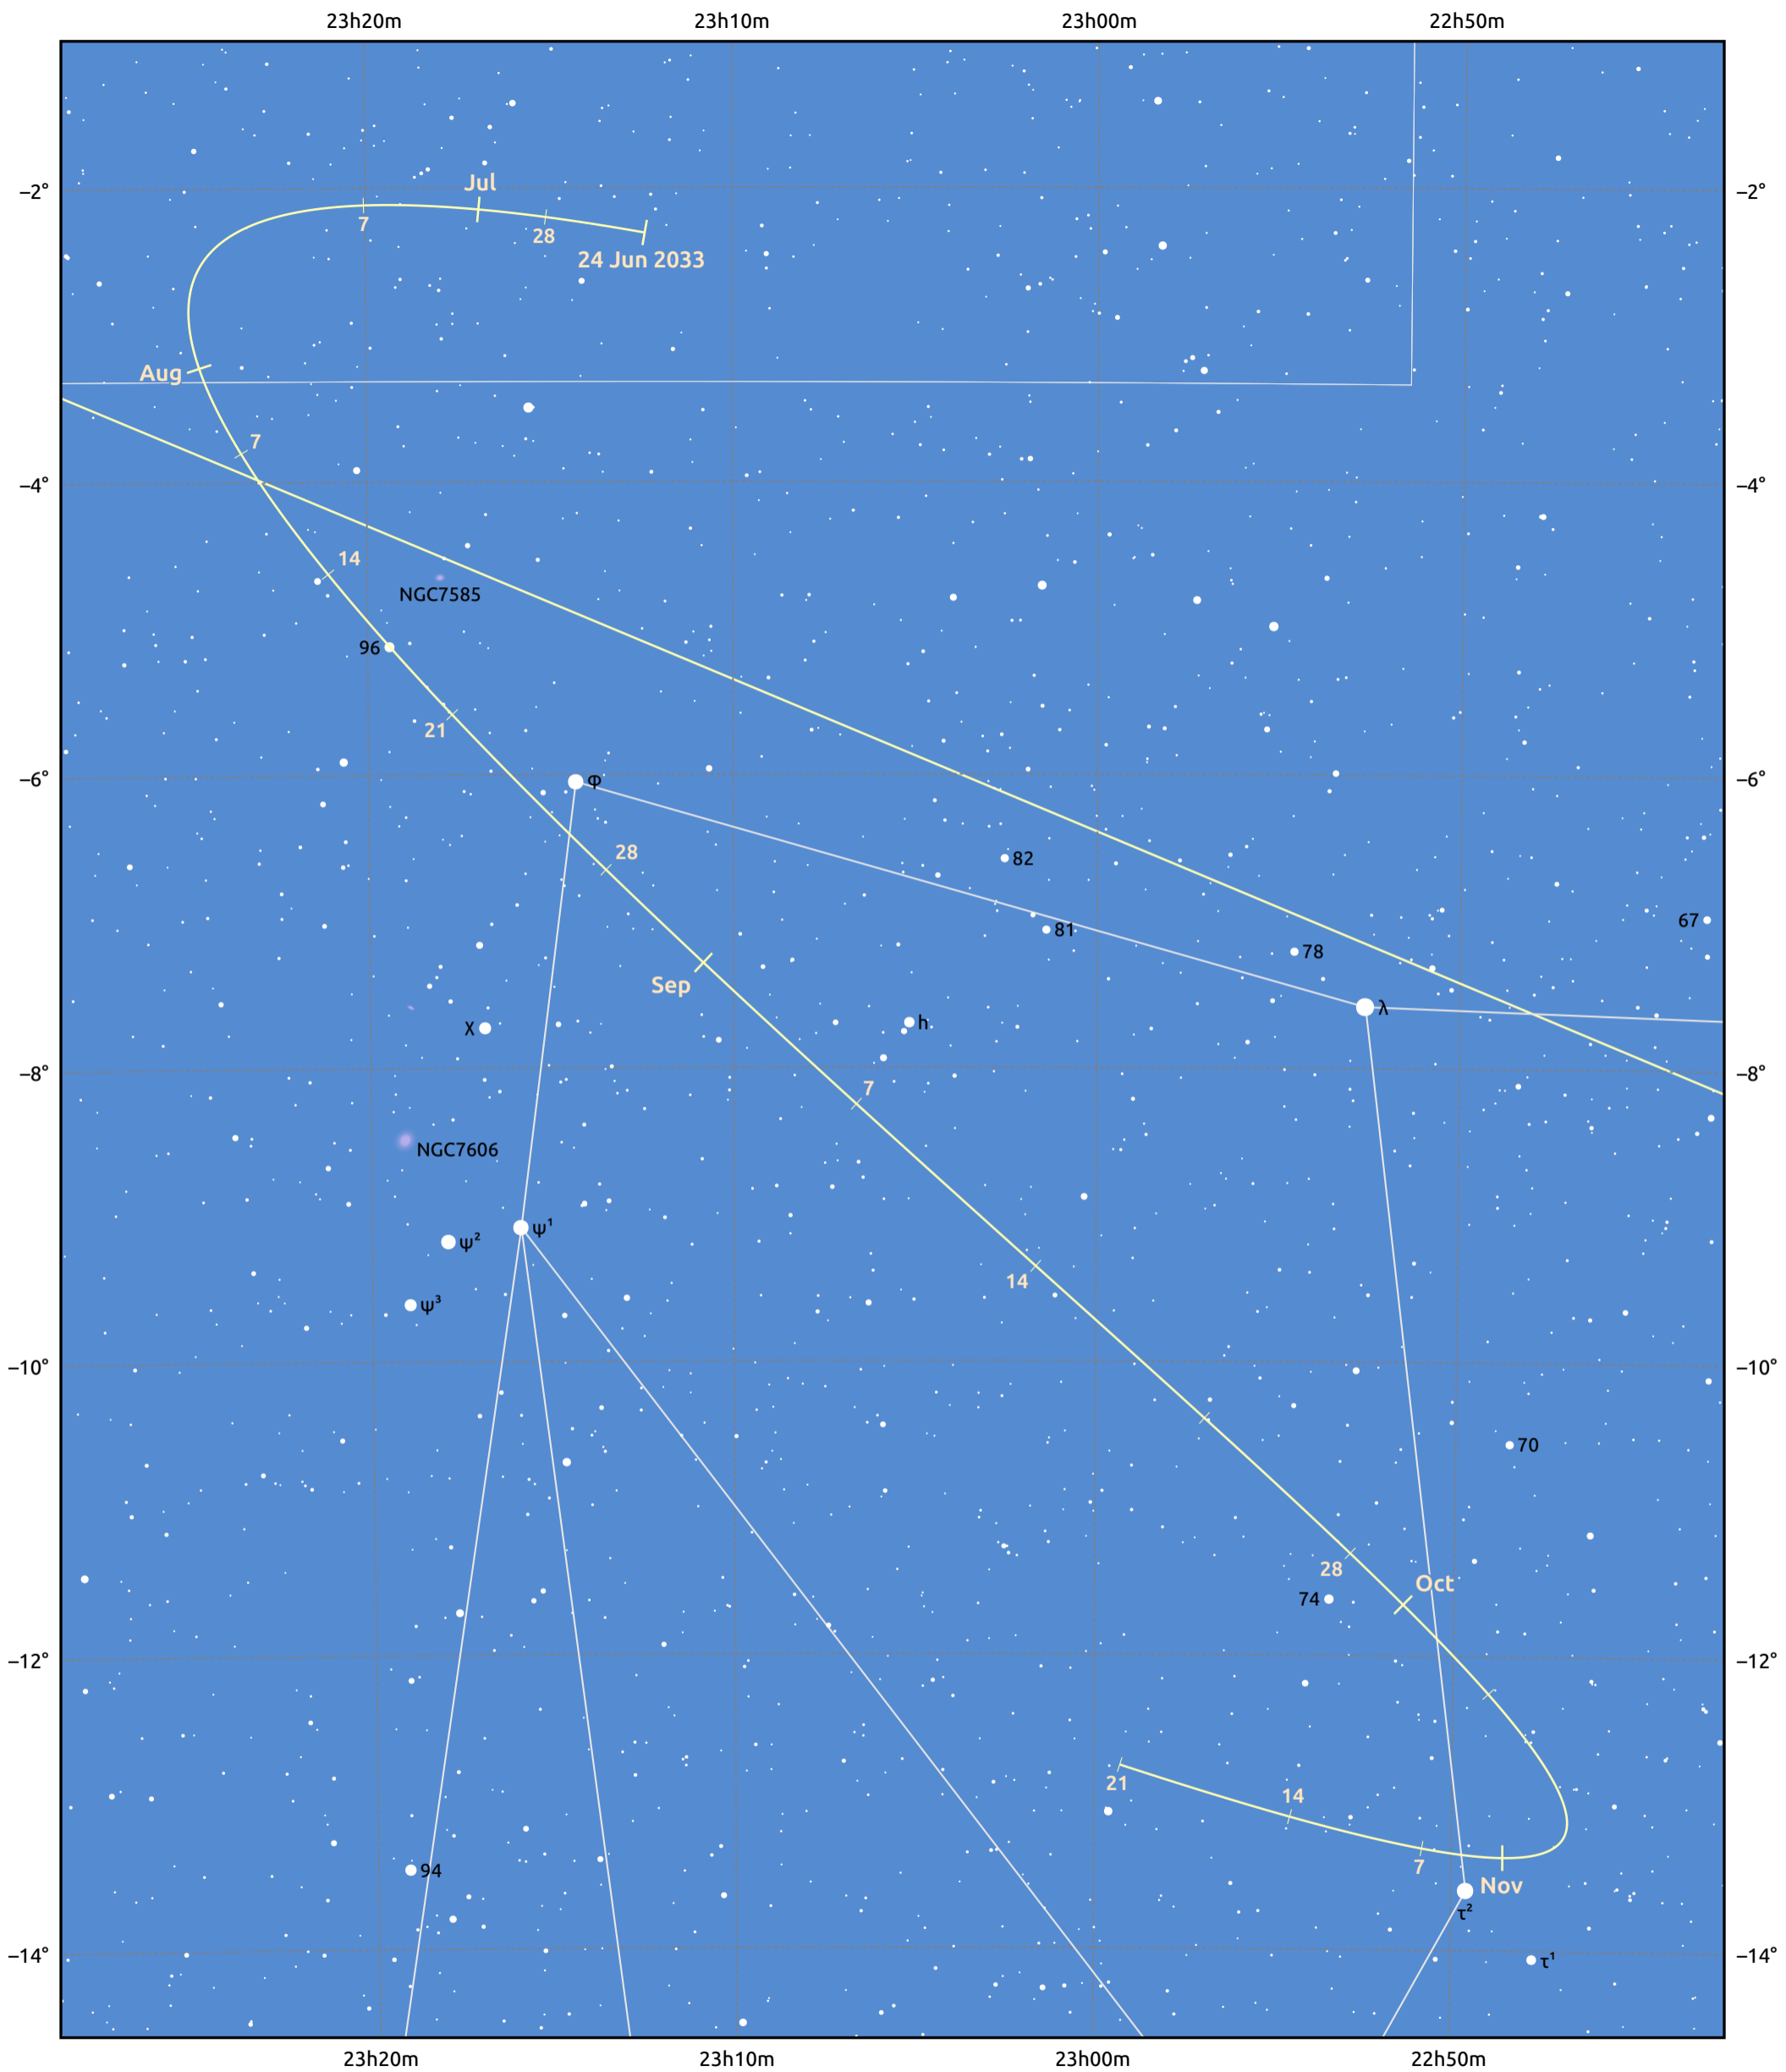

The path of Asteroid 39 Laetitia around opposition on 7 Sep 2033

© Dominic Ford 2011–2026. Date markers placed at midnight UTC. Downloaded from <https://in-the-sky.org>

Magnitude scale: 11.0 10.0 9.0 8.0 7.0 6.0 5.0 4.0 3.0

— Ecliptic Plane

Galaxy Bright nebula Open cluster Globular cluster Planetary nebula

Date	Mag	Phase
2033 Jul 1	10.5	96%
2033 Aug 1	9.9	98%
2033 Aug 12	9.6	99%
2033 Sep 1	9.1	100%
2033 Oct 1	9.6	99%
2033 Nov 1	10.2	97%