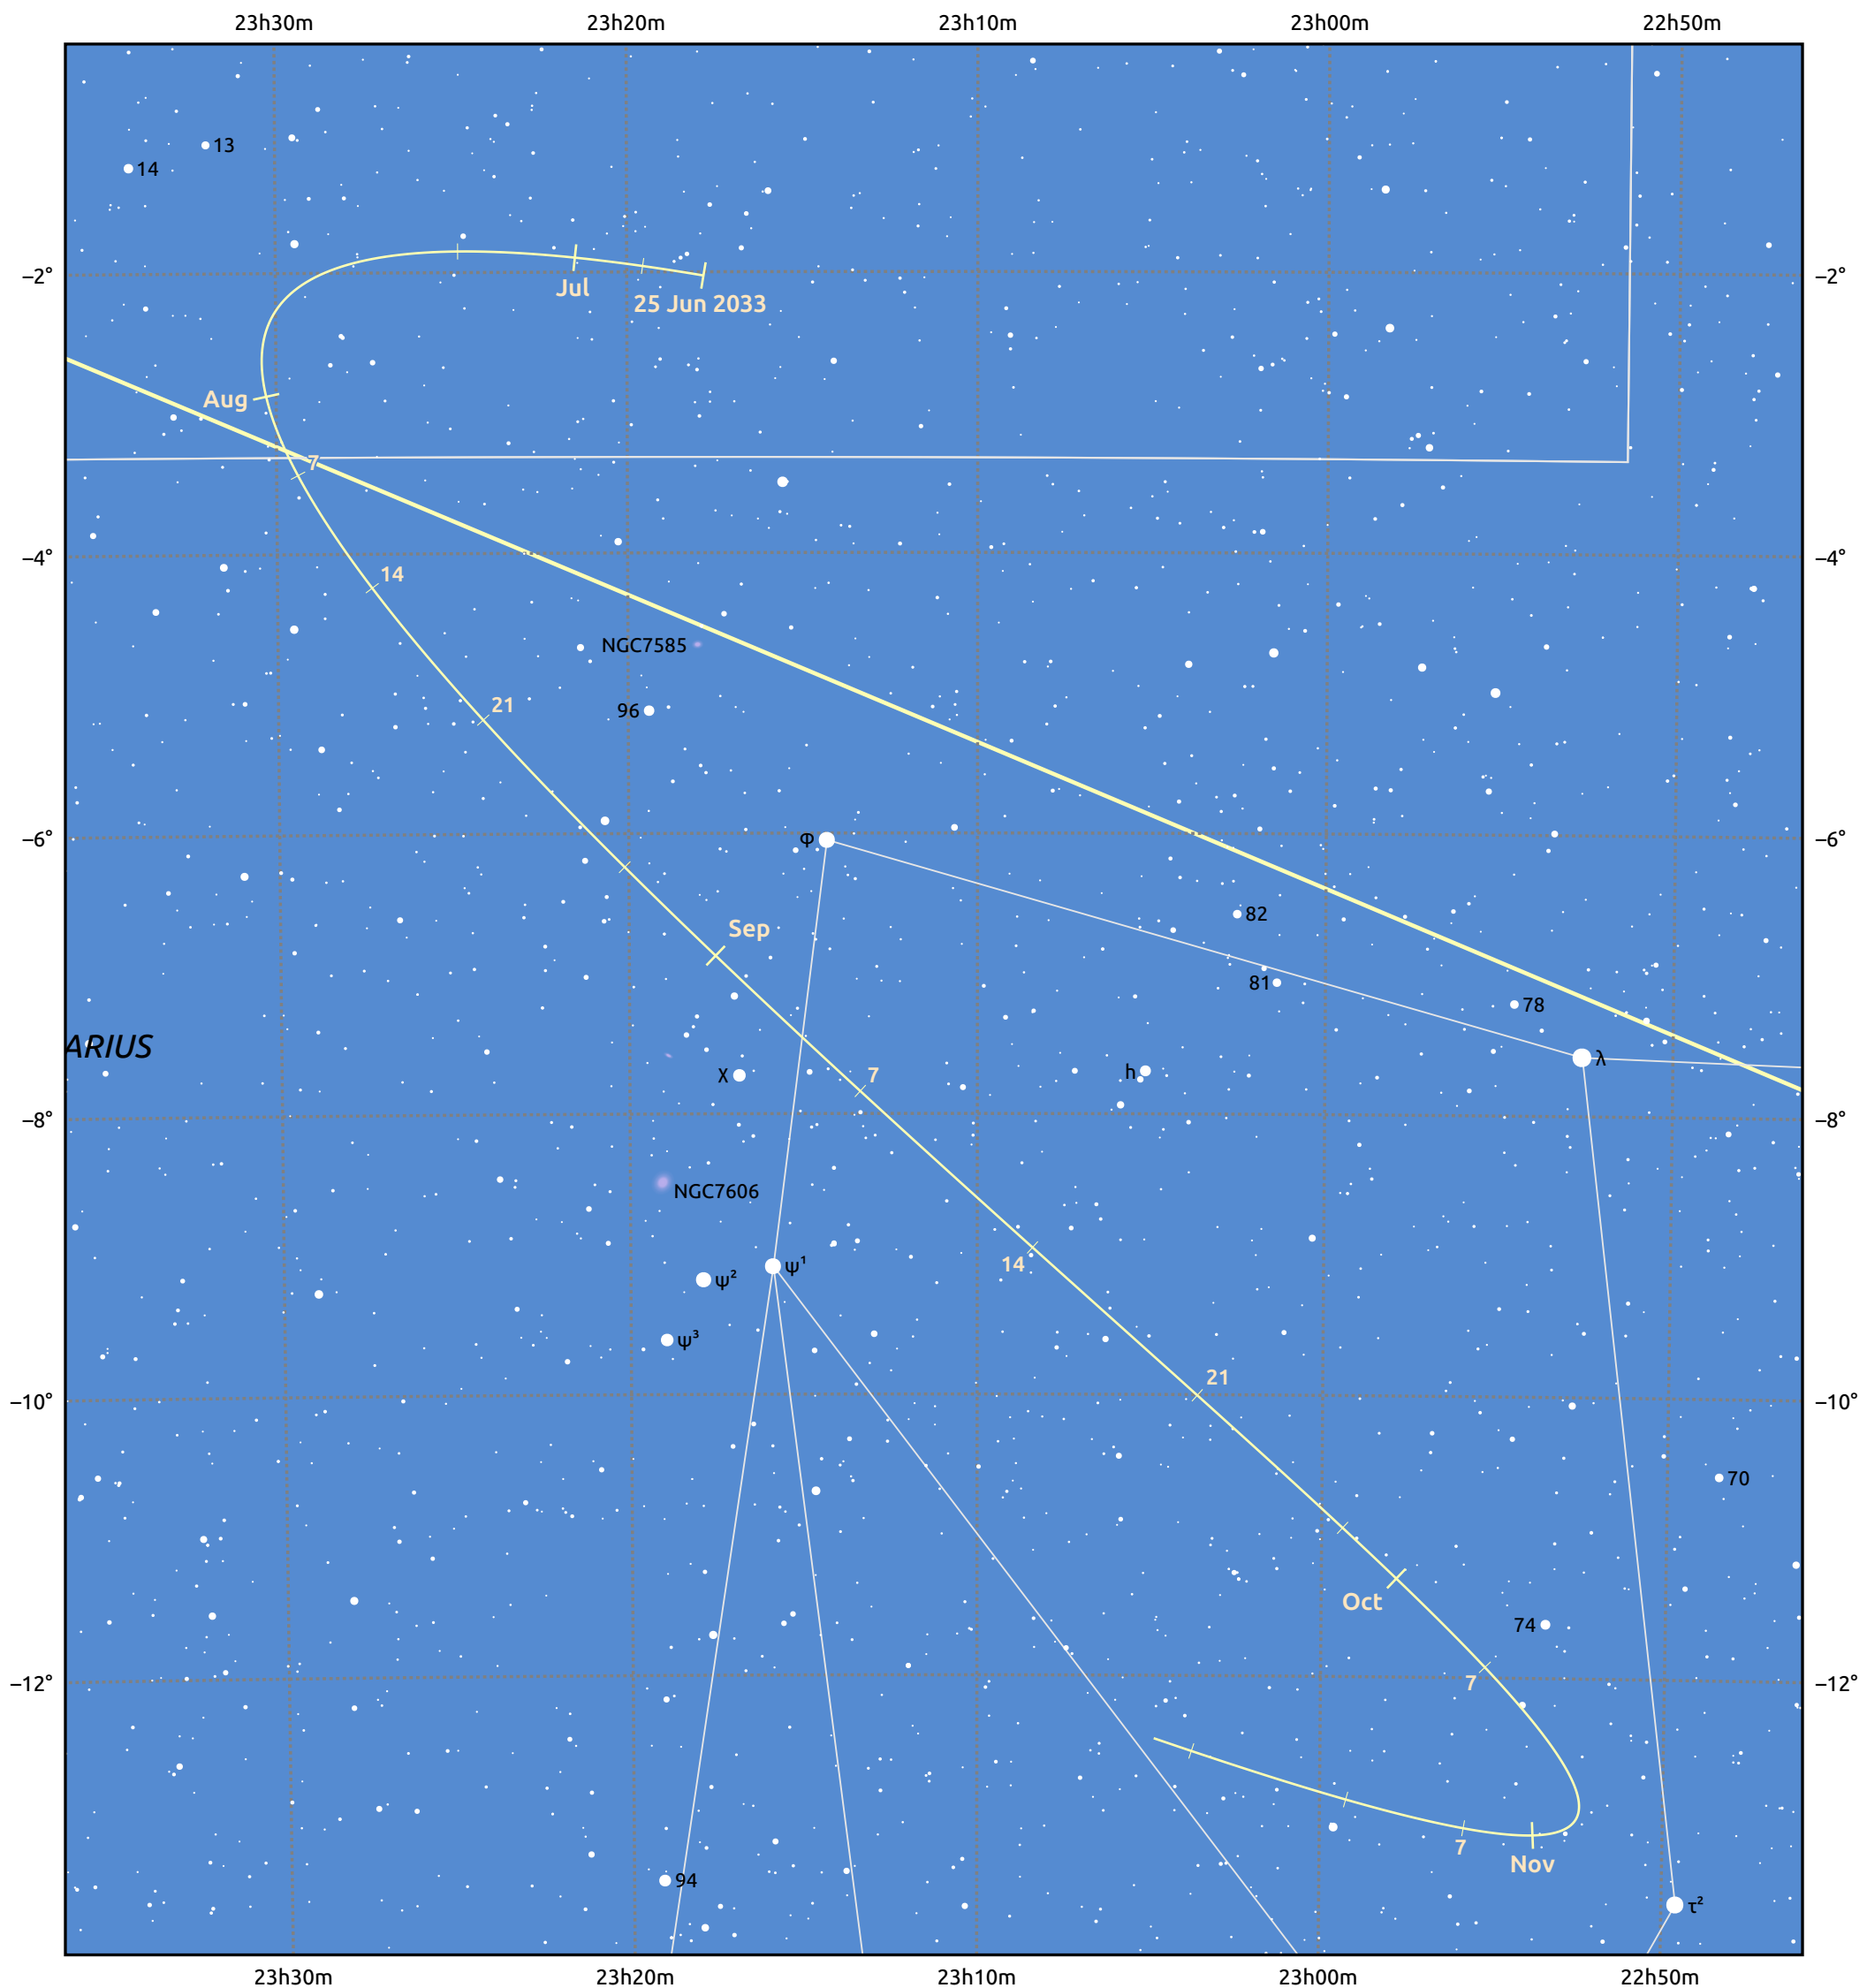

The path of Asteroid 39 Laetitia around opposition on 8 Sep 2033

© Dominic Ford 2011–2025. Date markers placed at midnight UTC. Downloaded from <https://in-the-sky.org>

Magnitude scale: 11.0 10.0 9.0 8.0 7.0 6.0 5.0 4.0 3.0

Ecliptic Plane

Galaxy Bright nebula Open cluster Globular cluster Planetary nebula

Date	Mag	Phase
2033 Jul 1	10.6	96%
2033 Aug 1	9.9	98%
2033 Aug 13	9.6	99%
2033 Sep 1	9.1	100%
2033 Oct 1	9.5	99%
2033 Nov 1	10.2	97%