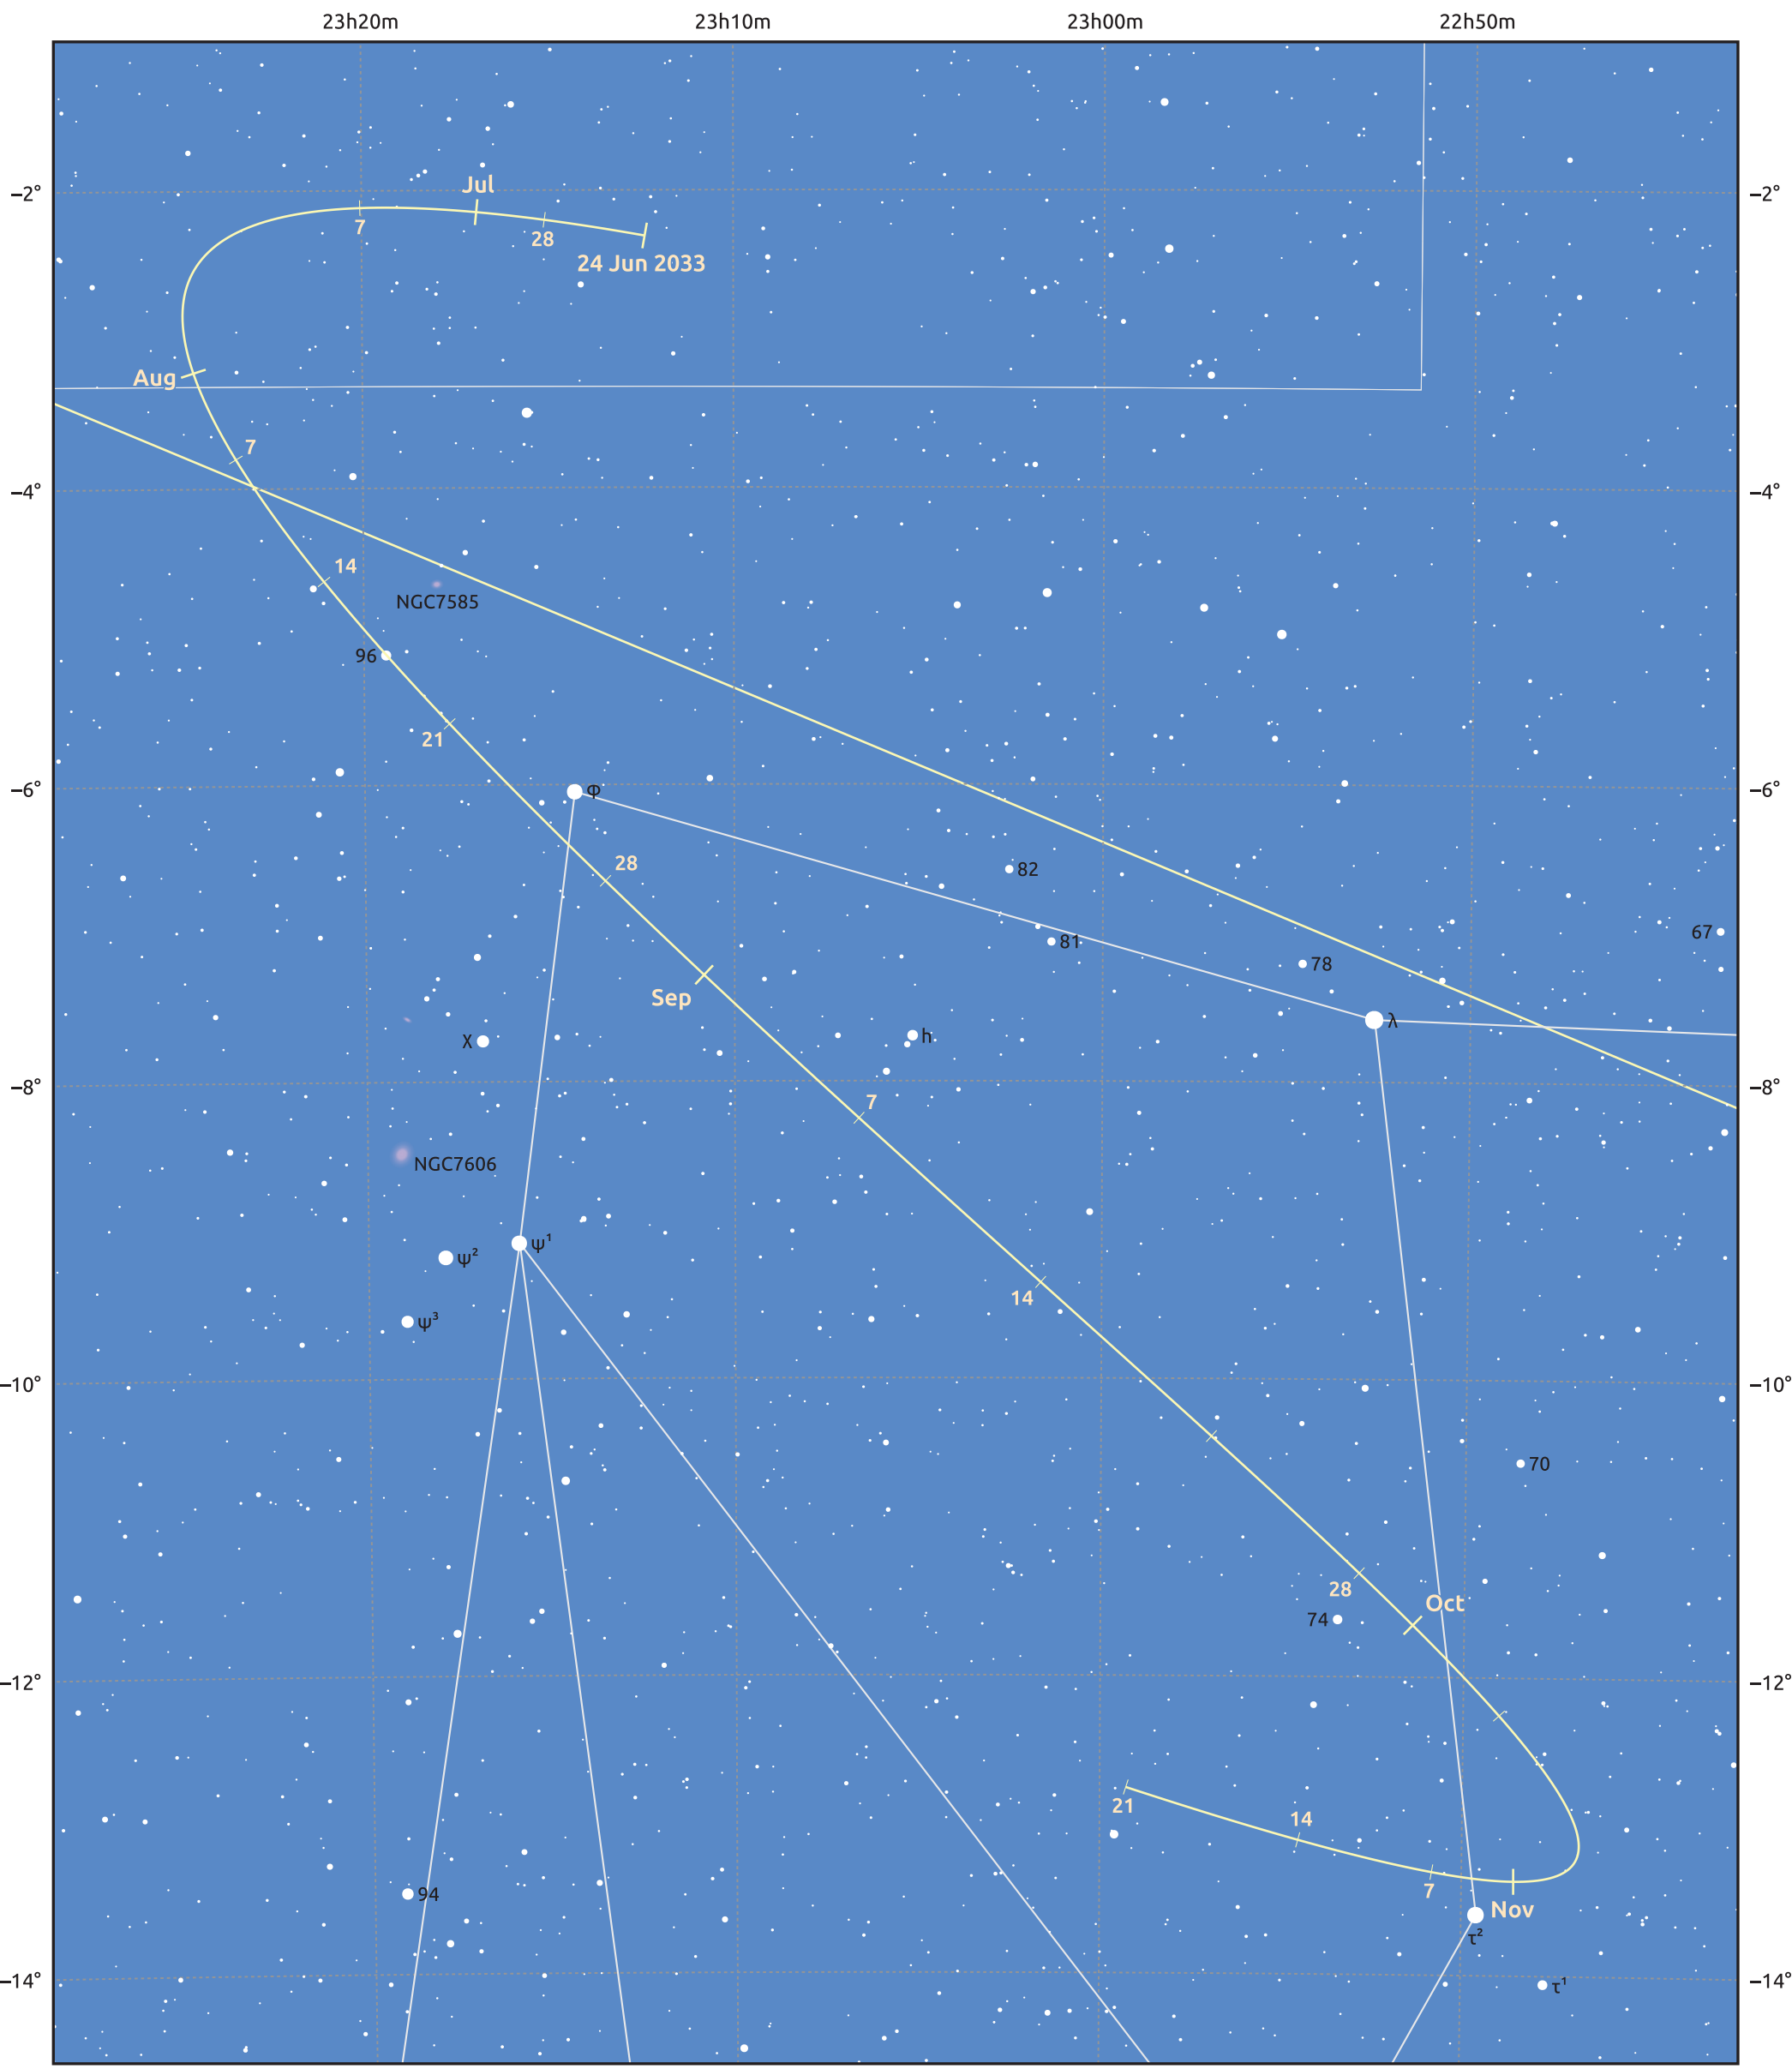

The path of Asteroid 39 Laetitia around opposition on 7 Sep 2033

© Dominic Ford 2011–2026. Date markers placed at midnight UTC. Downloaded from <https://in-the-sky.org>

Magnitude scale: 11.0 10.0 9.0 8.0 7.0 6.0 5.0 4.0 3.0

Ecliptic Plane

Galaxy Bright nebula Open cluster Globular cluster Planetary nebula

Date	Mag	Phase
2033 Jul 1	10.5	96%
2033 Aug 1	9.9	98%
2033 Aug 12	9.6	99%
2033 Sep 1	9.1	100%
2033 Oct 1	9.6	99%
2033 Nov 1	10.2	97%