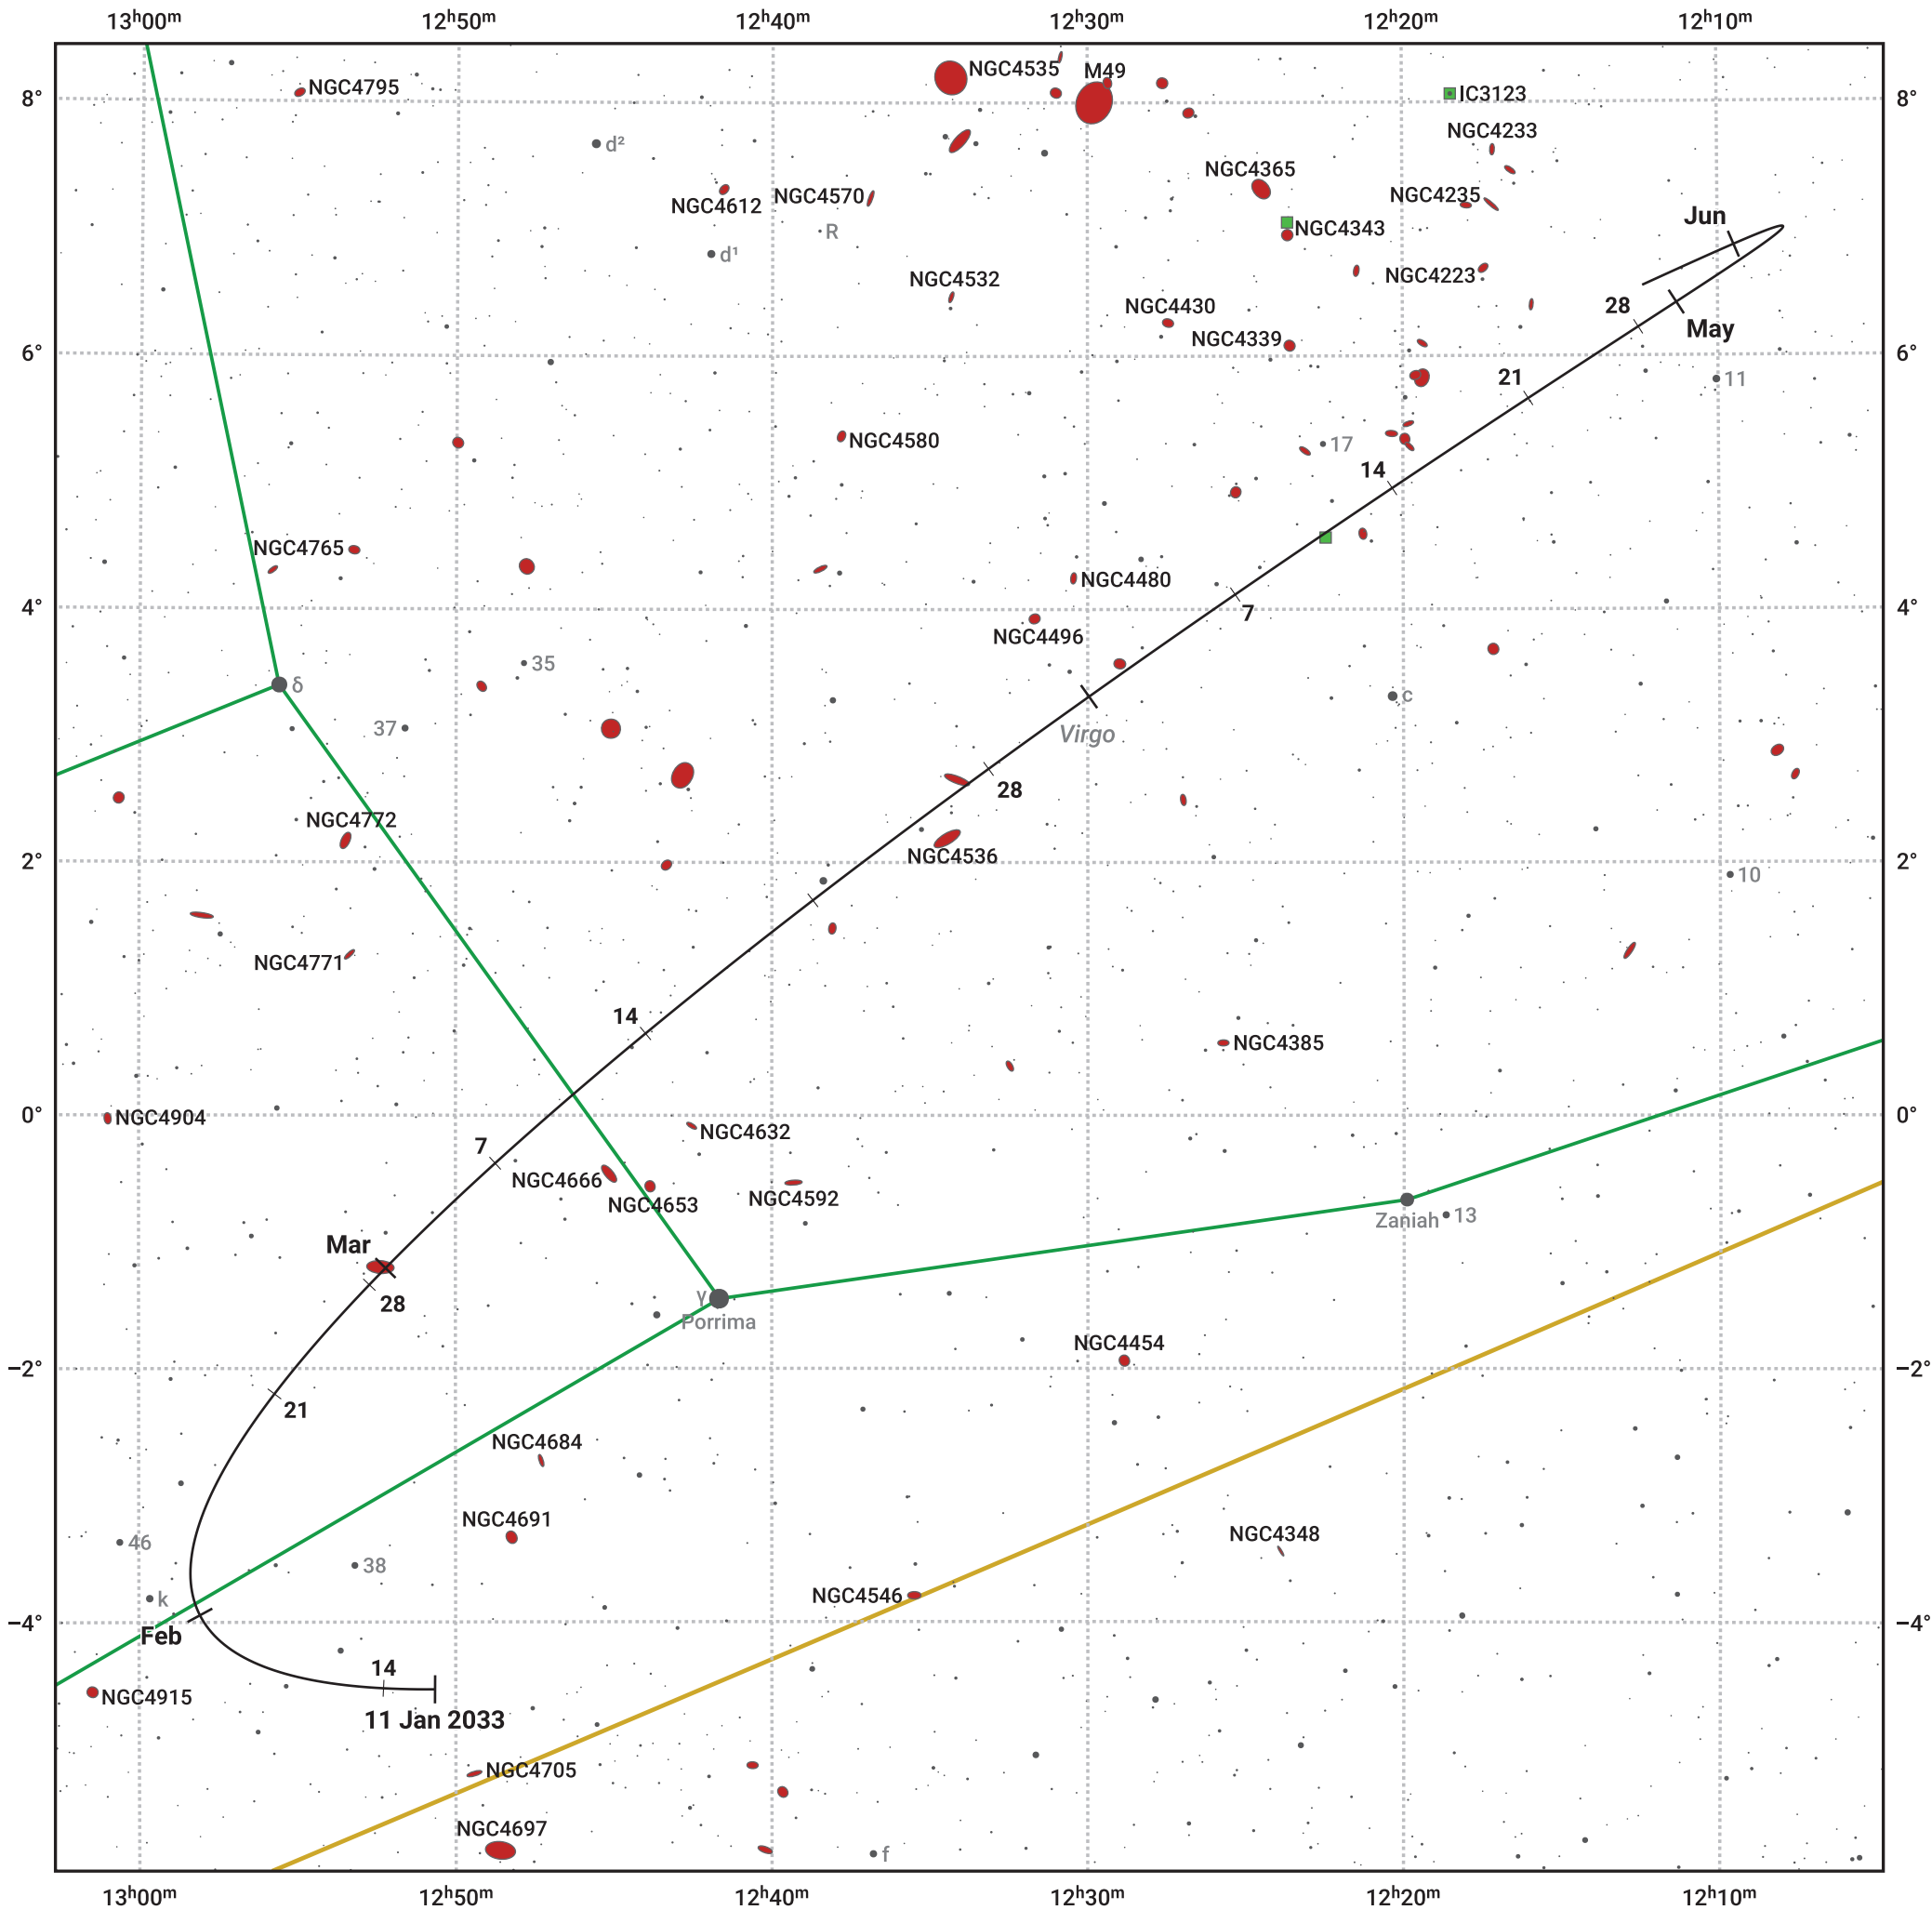

The path of Asteroid 3 Juno around opposition on 27 Mar 2033

© Dominic Ford 2011–2024. Date markers placed at midnight UTC. Downloaded from <https://in-the-sky.org>

Magnitude scale: 11.0 10.0 9.0 8.0 7.0 6.0 5.0 4.0 3.0 2.0

— Ecliptic Plane

Galaxy Bright nebula Open cluster Globular cluster

Date	Mag
2033 Feb 1	10.2
2033 Mar 1	9.7
2033 Mar 17	9.4
2033 Apr 1	9.3
2033 May 1	10.1
2033 May 18	10.4
2033 Jun 1	10.7