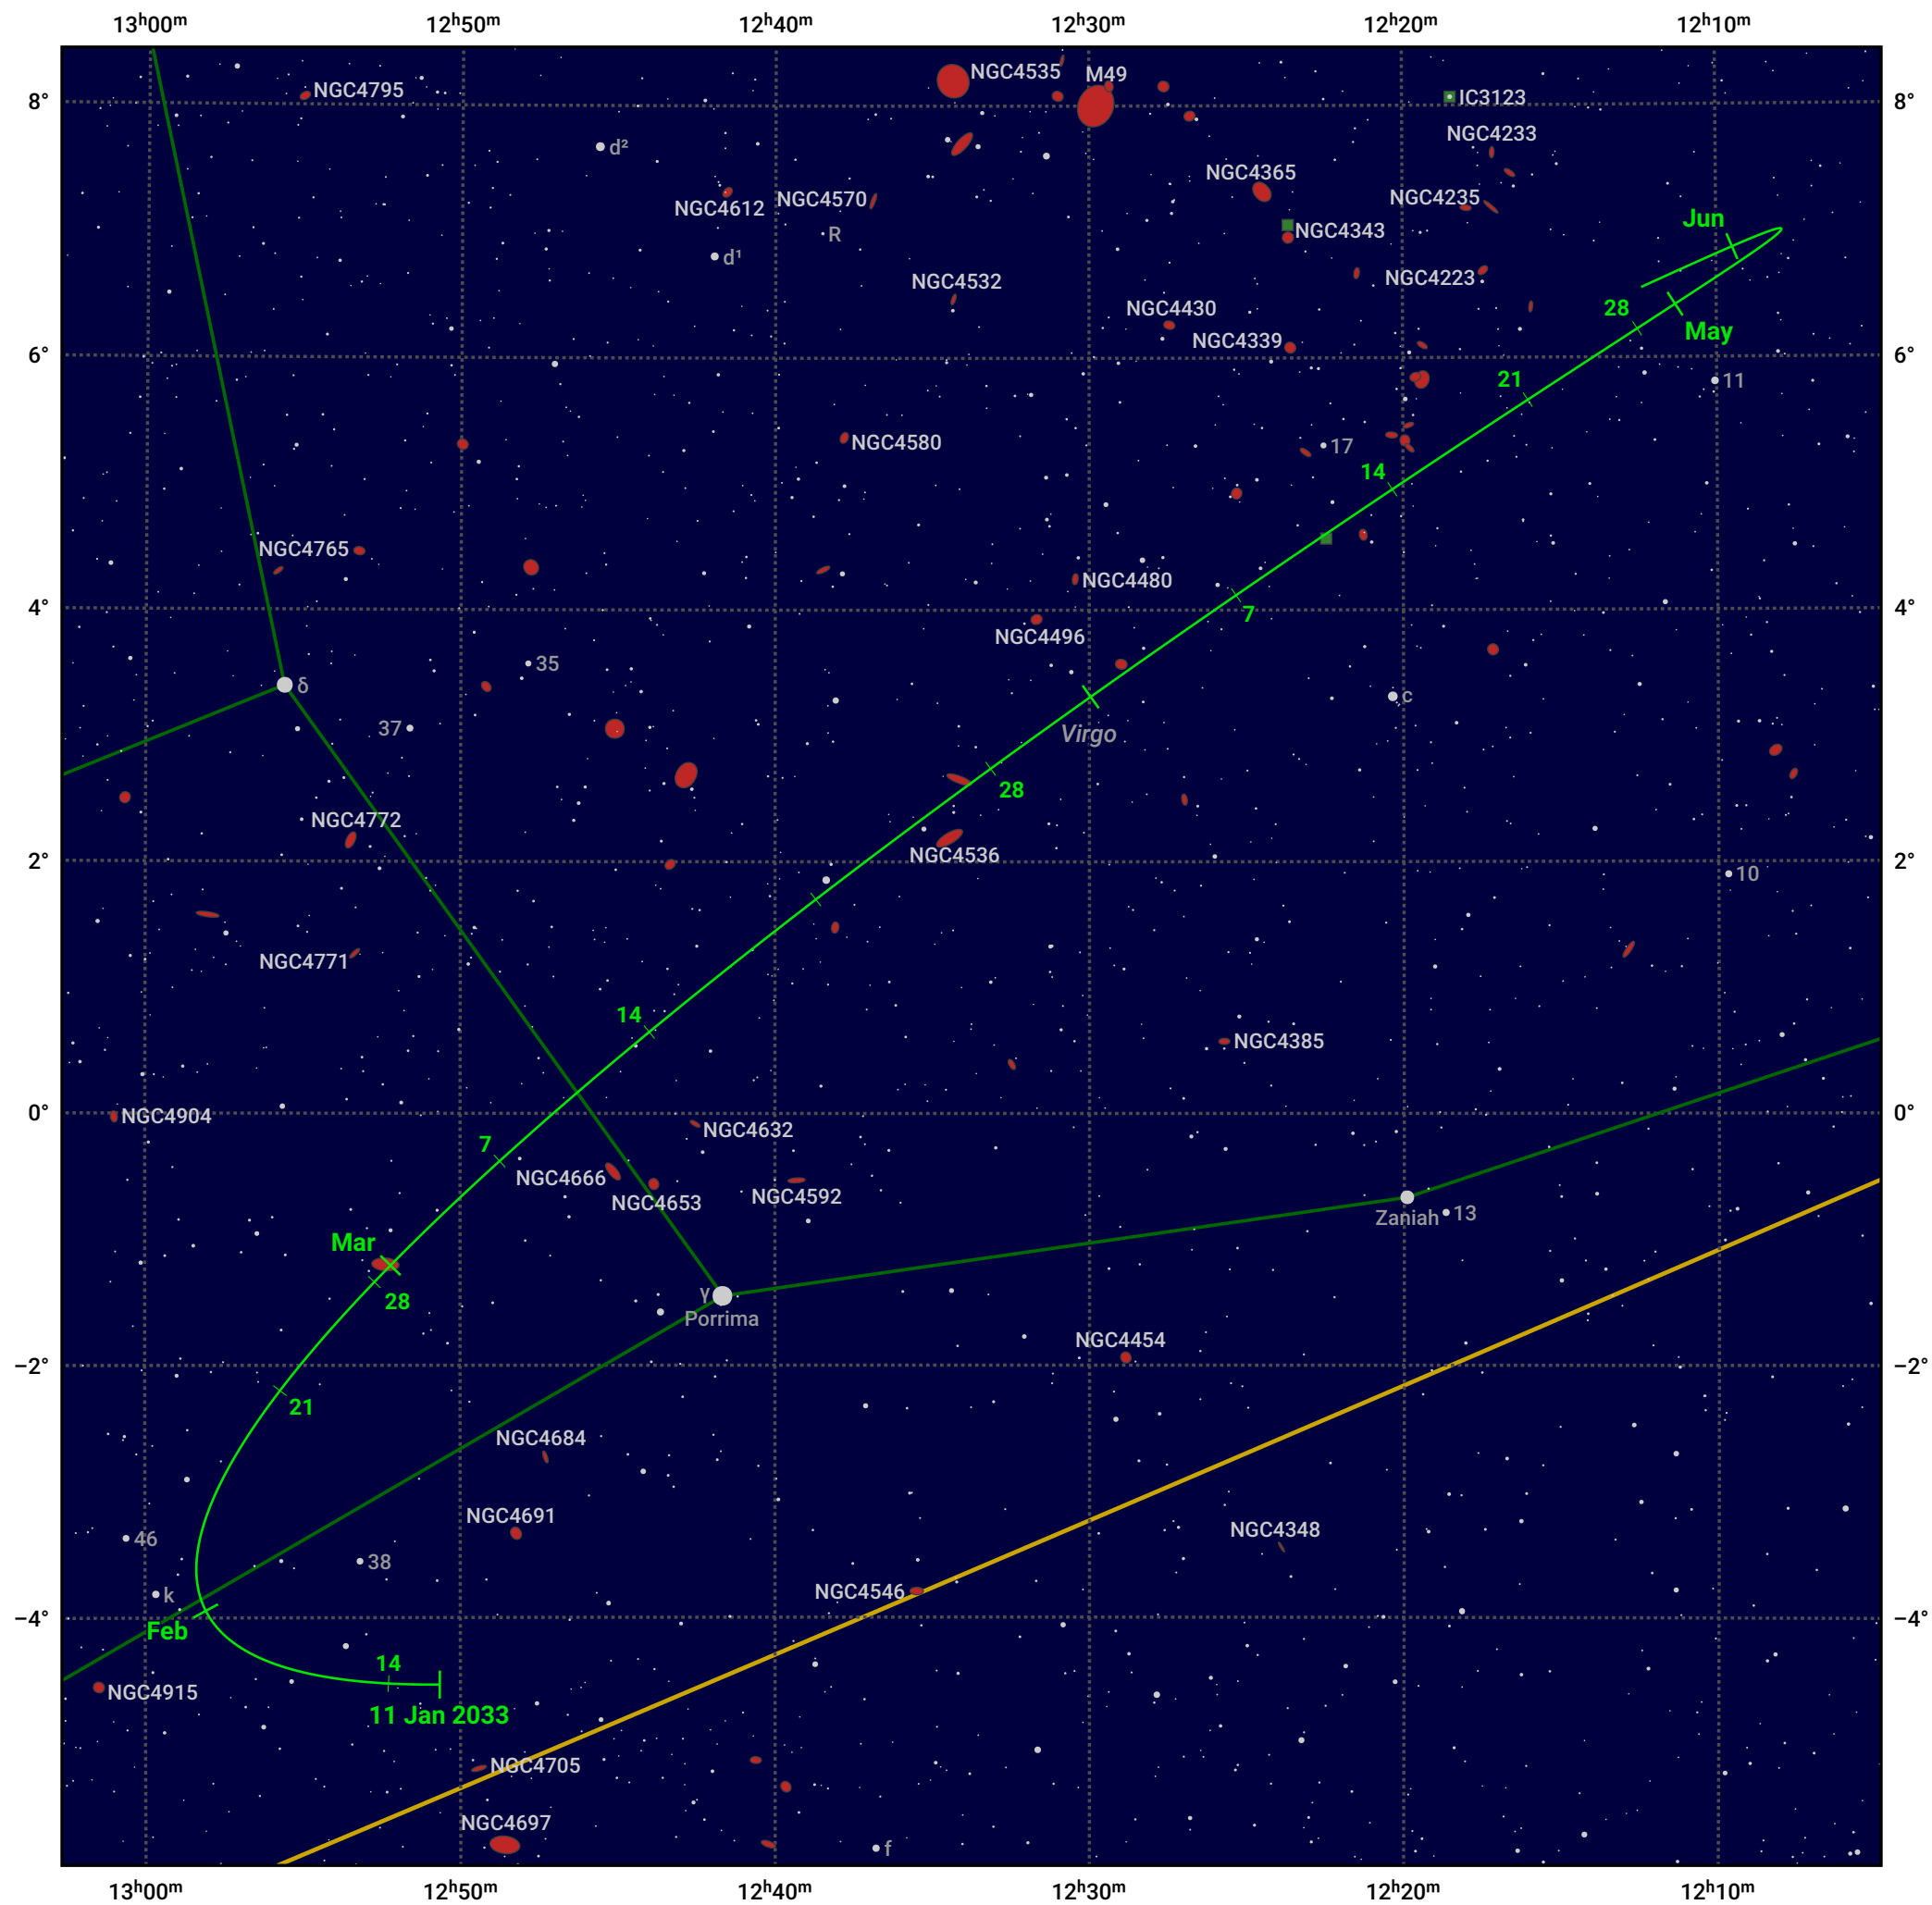

# The path of Asteroid 3 Juno around opposition on 27 Mar 2033

© Dominic Ford 2011–2024. Date markers placed at midnight UTC. Downloaded from <https://in-the-sky.org>

Magnitude scale: 11.0 10.0 9.0 8.0 7.0 6.0 5.0 4.0 3.0 2.0

— Ecliptic Plane

Galaxy Bright nebula Open cluster Globular cluster

Date	Mag
2033 Feb 1	10.2
2033 Mar 1	9.7
2033 Mar 17	9.4
2033 Apr 1	9.3
2033 May 1	10.1
2033 May 18	10.4
2033 Jun 1	10.7