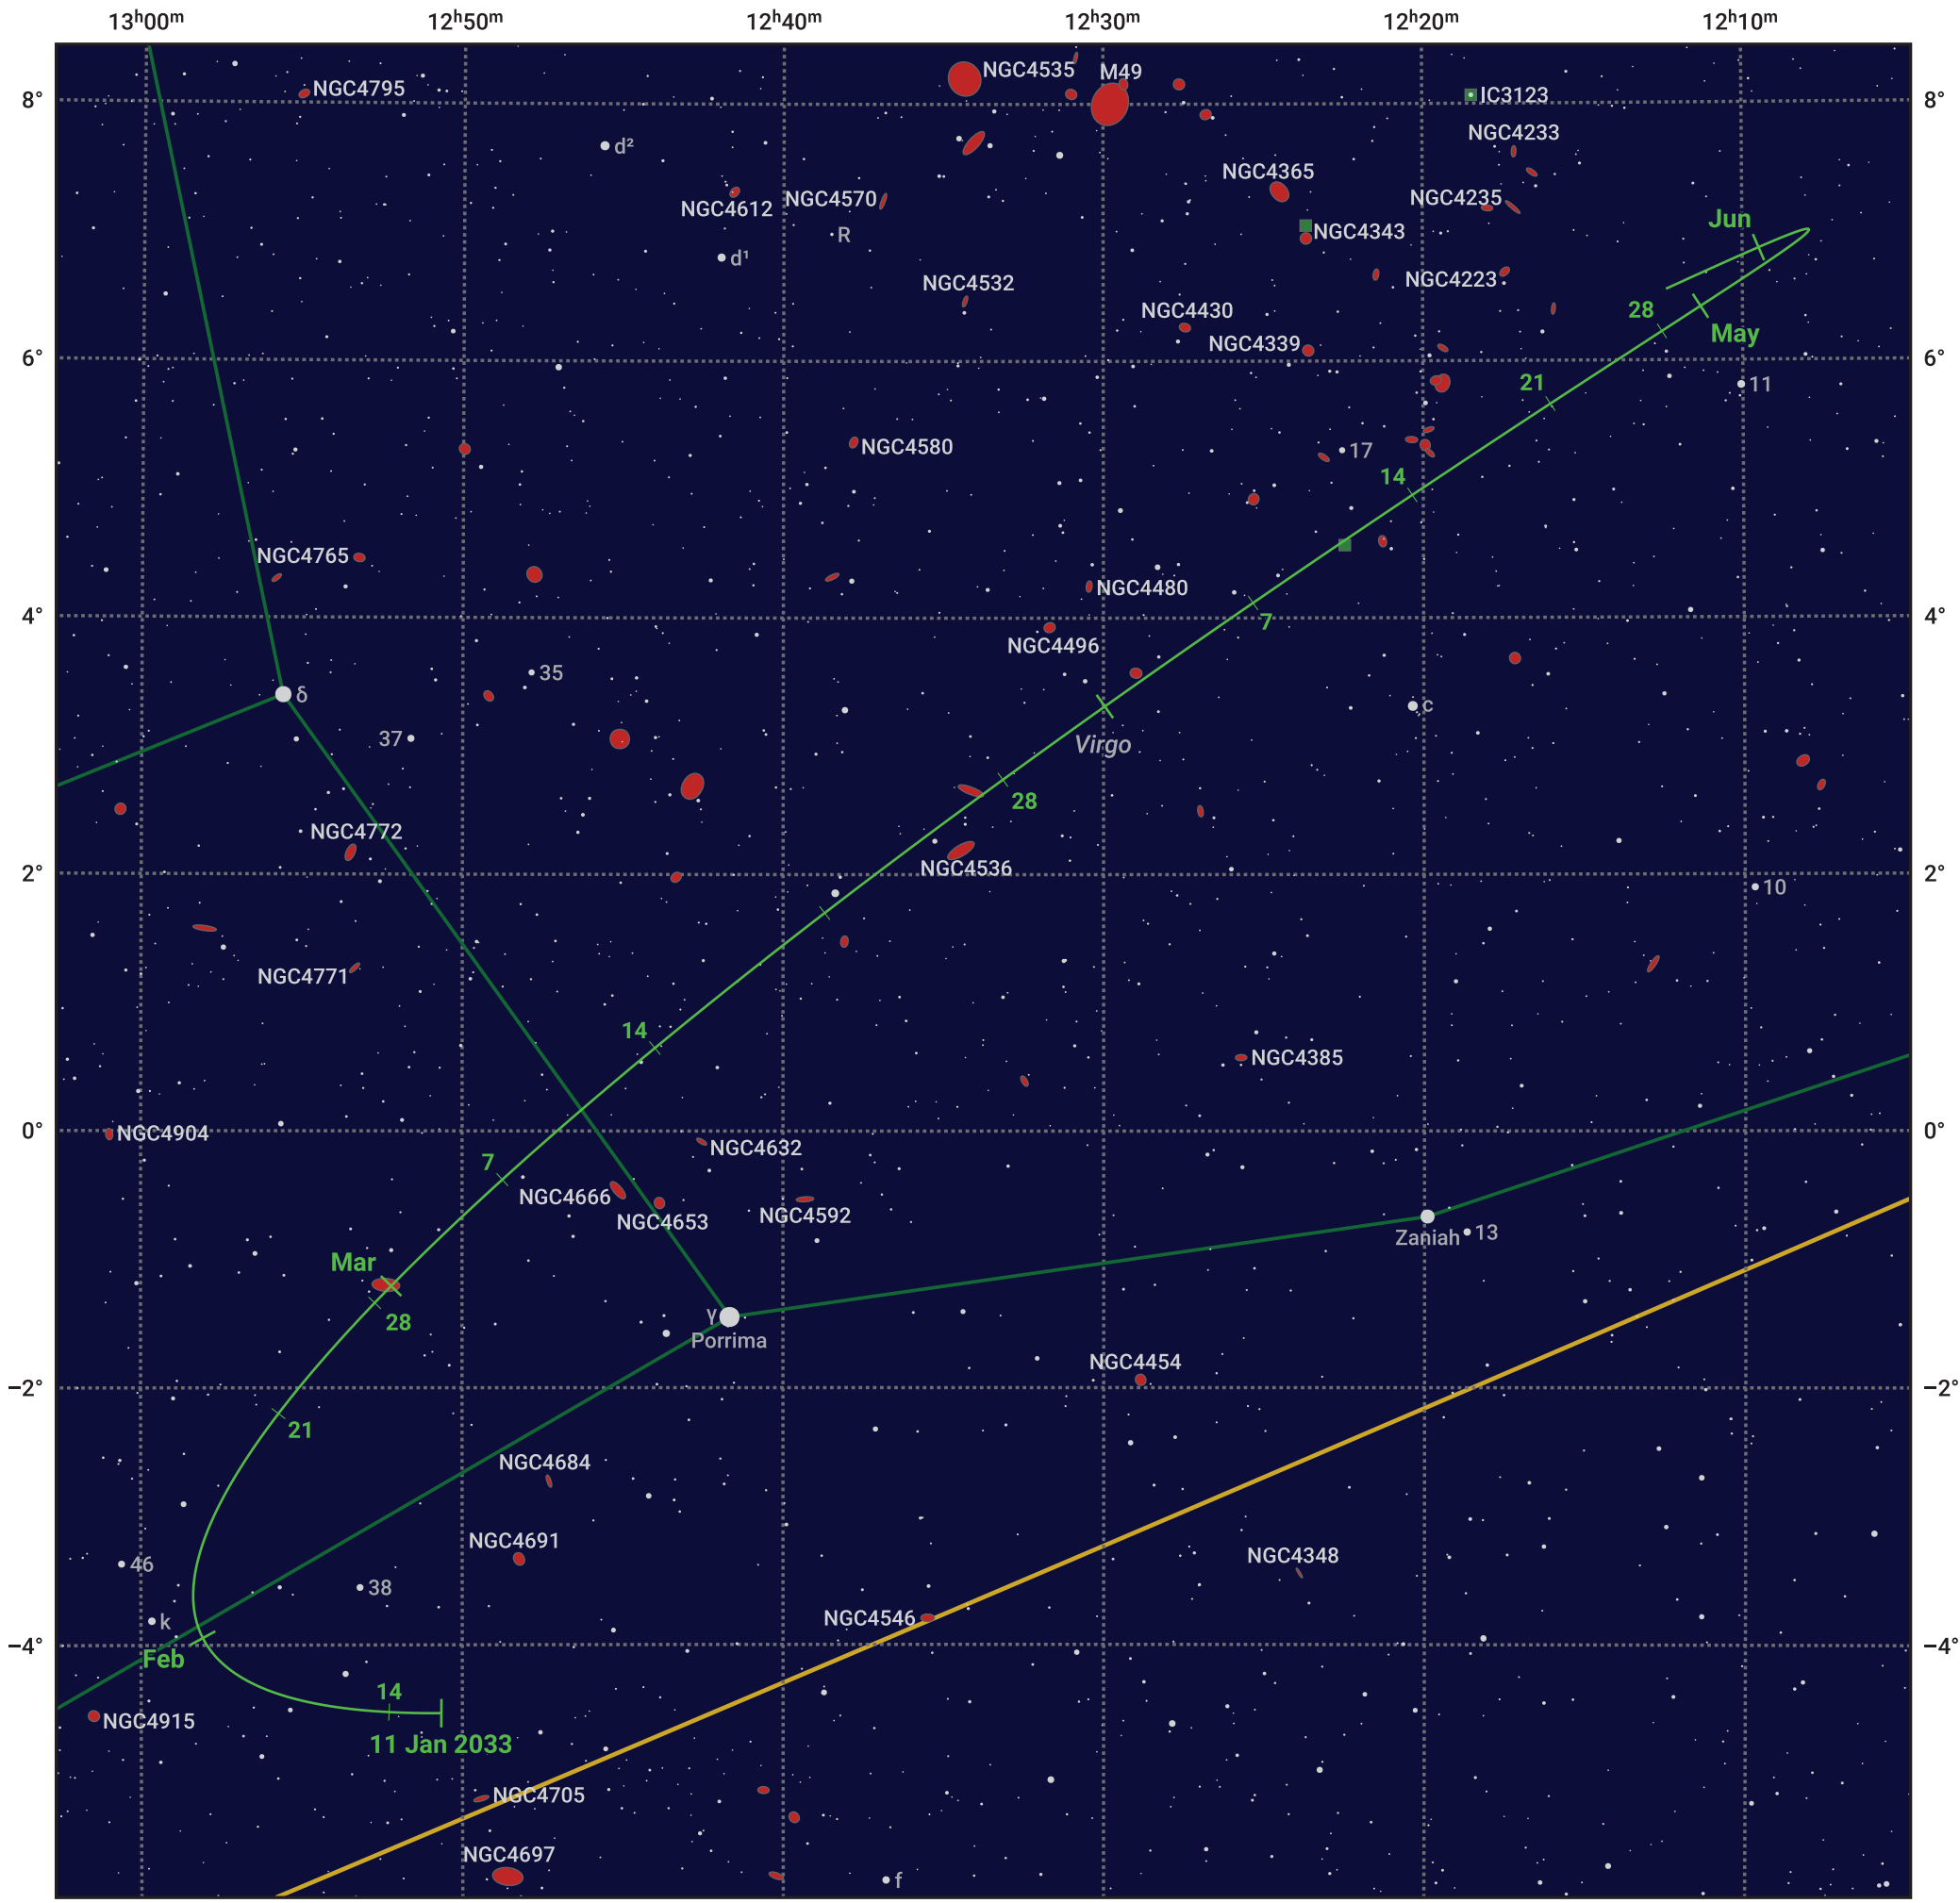

The path of Asteroid 3 Juno around opposition on 27 Mar 2033

© Dominic Ford 2011–2024. Date markers placed at midnight UTC. Downloaded from <https://in-the-sky.org>

Magnitude scale: 11.0 10.0 9.0 8.0 7.0 6.0 5.0 4.0 3.0 2.0

— Ecliptic Plane

- Galaxy
- Bright nebula
- Open cluster
- ⊕ Globular cluster

Date	Mag
2033 Feb 1	10.2
2033 Mar 1	9.7
2033 Mar 17	9.4
2033 Apr 1	9.3
2033 May 1	10.1
2033 May 18	10.4
2033 Jun 1	10.7