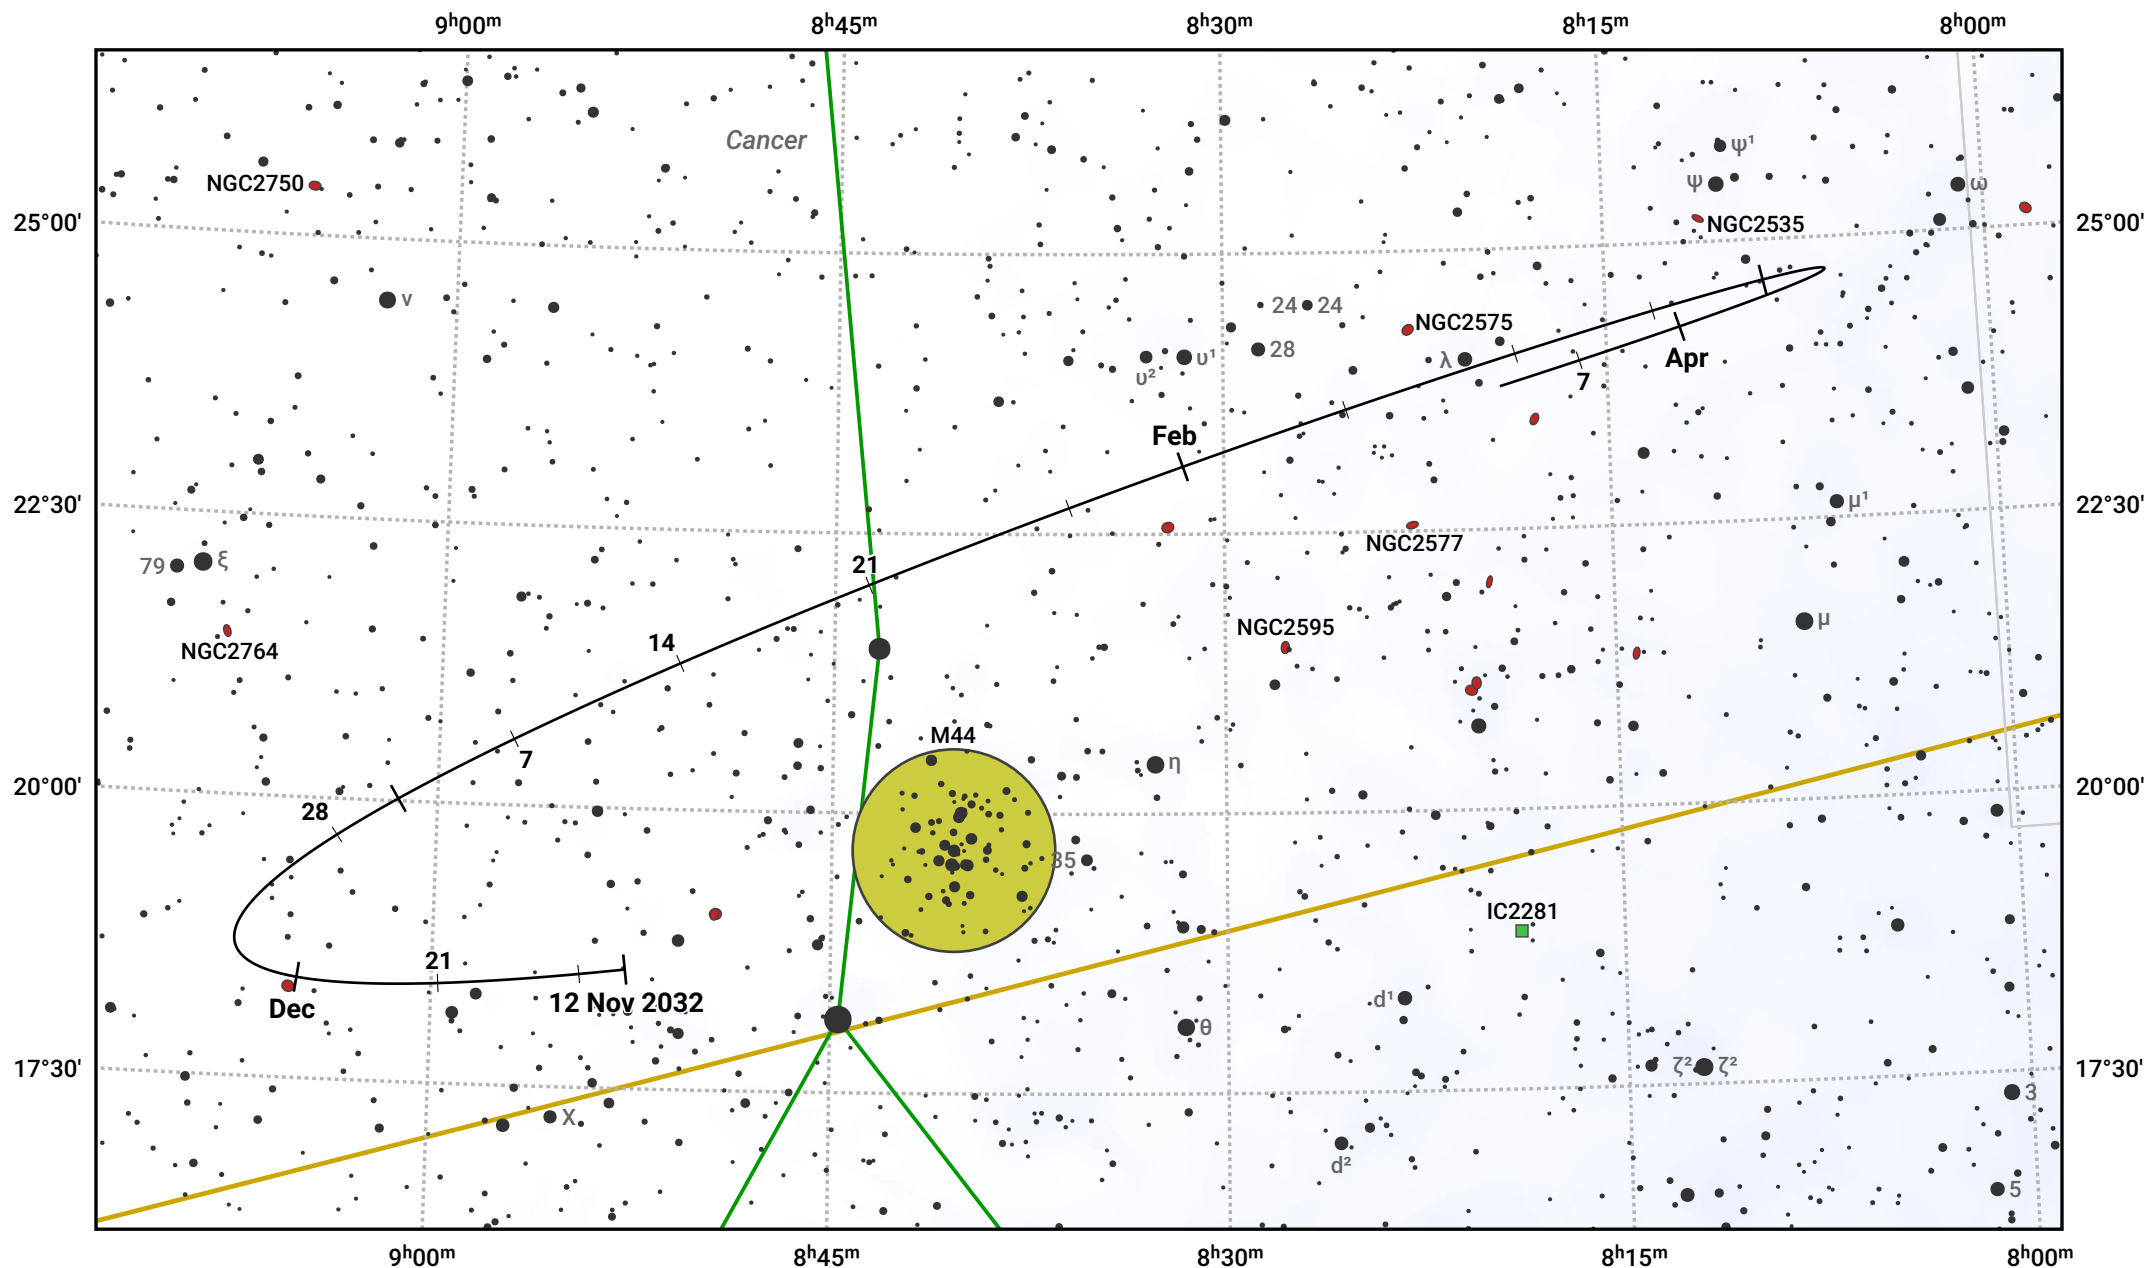

# The path of Asteroid 40 Harmonia around opposition on 26 Jan 2033

© Dominic Ford 2011–2024. Date markers placed at midnight UTC. Downloaded from <https://in-the-sky.org>

Magnitude scale: · 10.0 · 9.0 · 8.0 · 7.0 · 6.0 · 5.0 · 4.0 · 3.0

— Ecliptic Plane

- Galaxy
- Bright nebula
- Open cluster
- ⊕ Globular cluster

Date	Mag	Phase
2032 Dec 1	10.6	96%
2032 Dec 31	9.9	99%
2033 Jan 1	9.9	99%
2033 Feb 1	9.4	100%
2033 Mar 1	10.1	98%
2033 Apr 1	10.8	96%
2033 Apr 6	10.9	96%