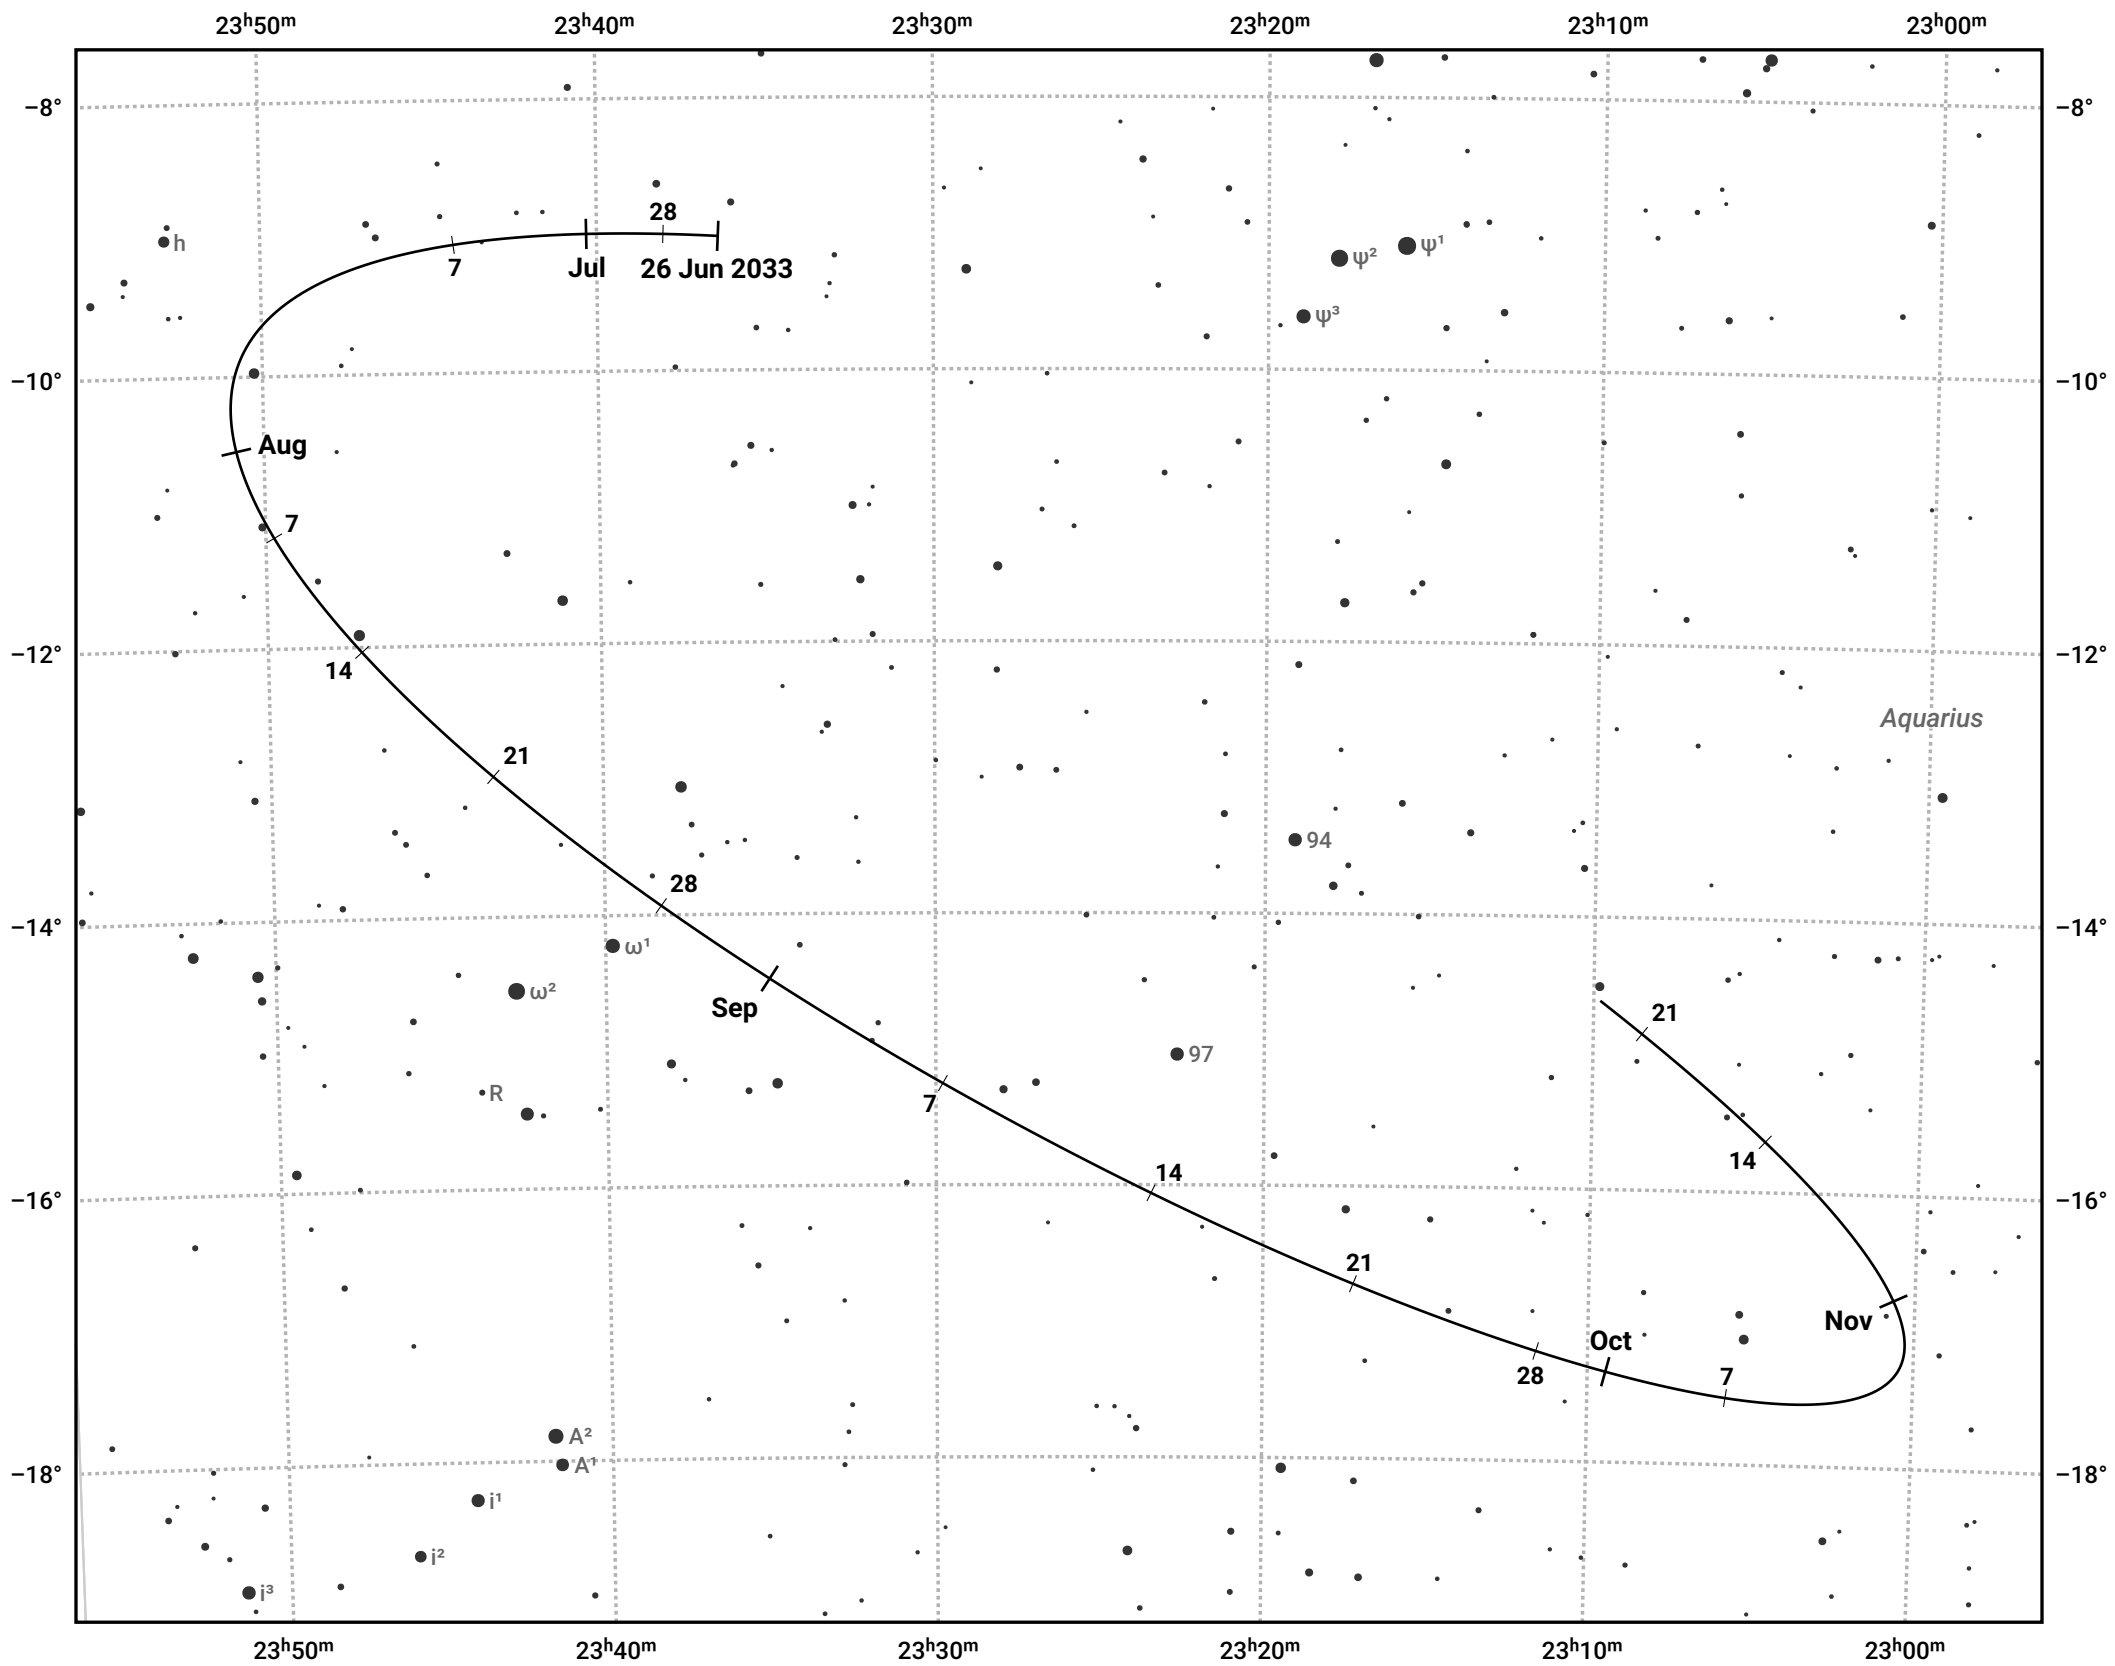

# The path of Asteroid 4 Vesta around opposition on 9 Sep 2033

© Dominic Ford 2011–2024. Date markers placed at midnight UTC. Downloaded from <https://in-the-sky.org>

Magnitude scale: ● 9.0 ● 8.0 ● 7.0 ● 6.0 ● 5.0 ● 4.0

— Ecliptic Plane

● Galaxy   
 ■ Bright nebula   
 ● Open cluster   
 ⊕ Globular cluster

Date	Mag	Phase
2033 Jul 1	7.4	95%
2033 Aug 1	6.9	97%
2033 Aug 19	6.5	99%
2033 Sep 1	6.2	100%
2033 Oct 1	6.6	99%
2033 Nov 1	7.4	97%
2033 Nov 7	7.5	96%