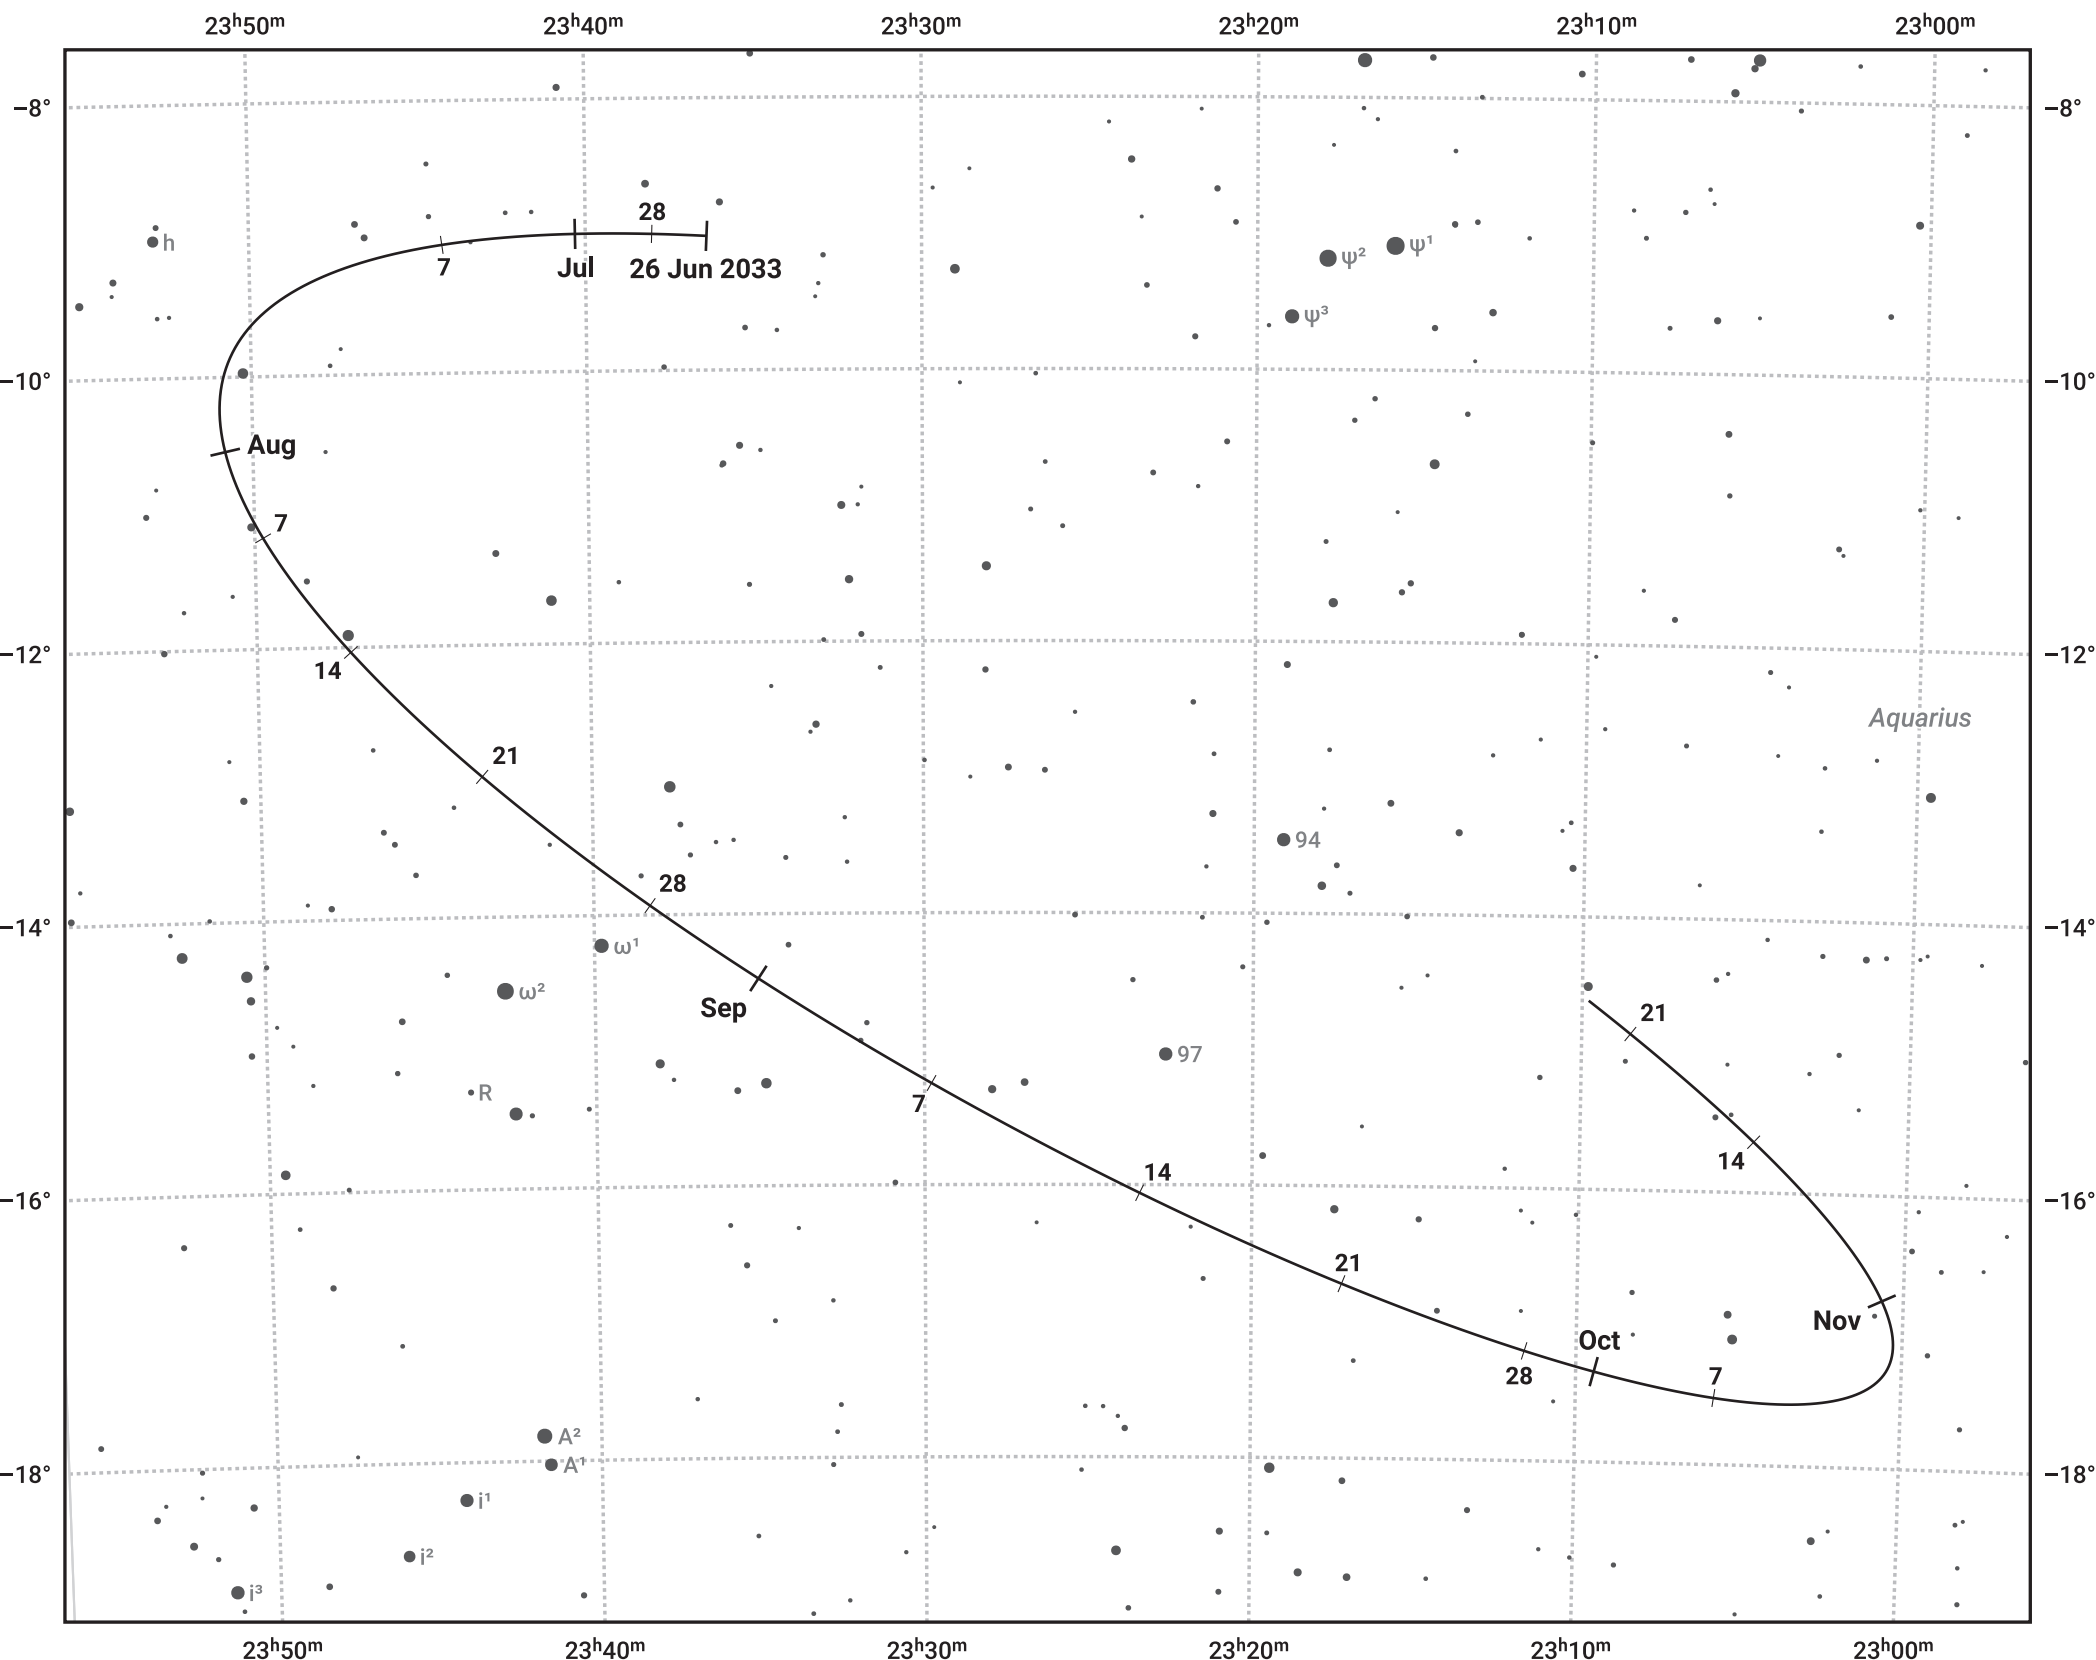

The path of Asteroid 4 Vesta around opposition on 9 Sep 2033

© Dominic Ford 2011–2024. Date markers placed at midnight UTC. Downloaded from <https://in-the-sky.org>

Magnitude scale: ● 9.0 ● 8.0 ● 7.0 ● 6.0 ● 5.0 ● 4.0

— Ecliptic Plane

- Galaxy
- Bright nebula
- Open cluster
- ⊕ Globular cluster

Date	Mag	Phase
2033 Jul 1	7.4	95%
2033 Aug 1	6.9	97%
2033 Aug 19	6.5	99%
2033 Sep 1	6.2	100%
2033 Oct 1	6.6	99%
2033 Nov 1	7.4	97%
2033 Nov 7	7.5	96%