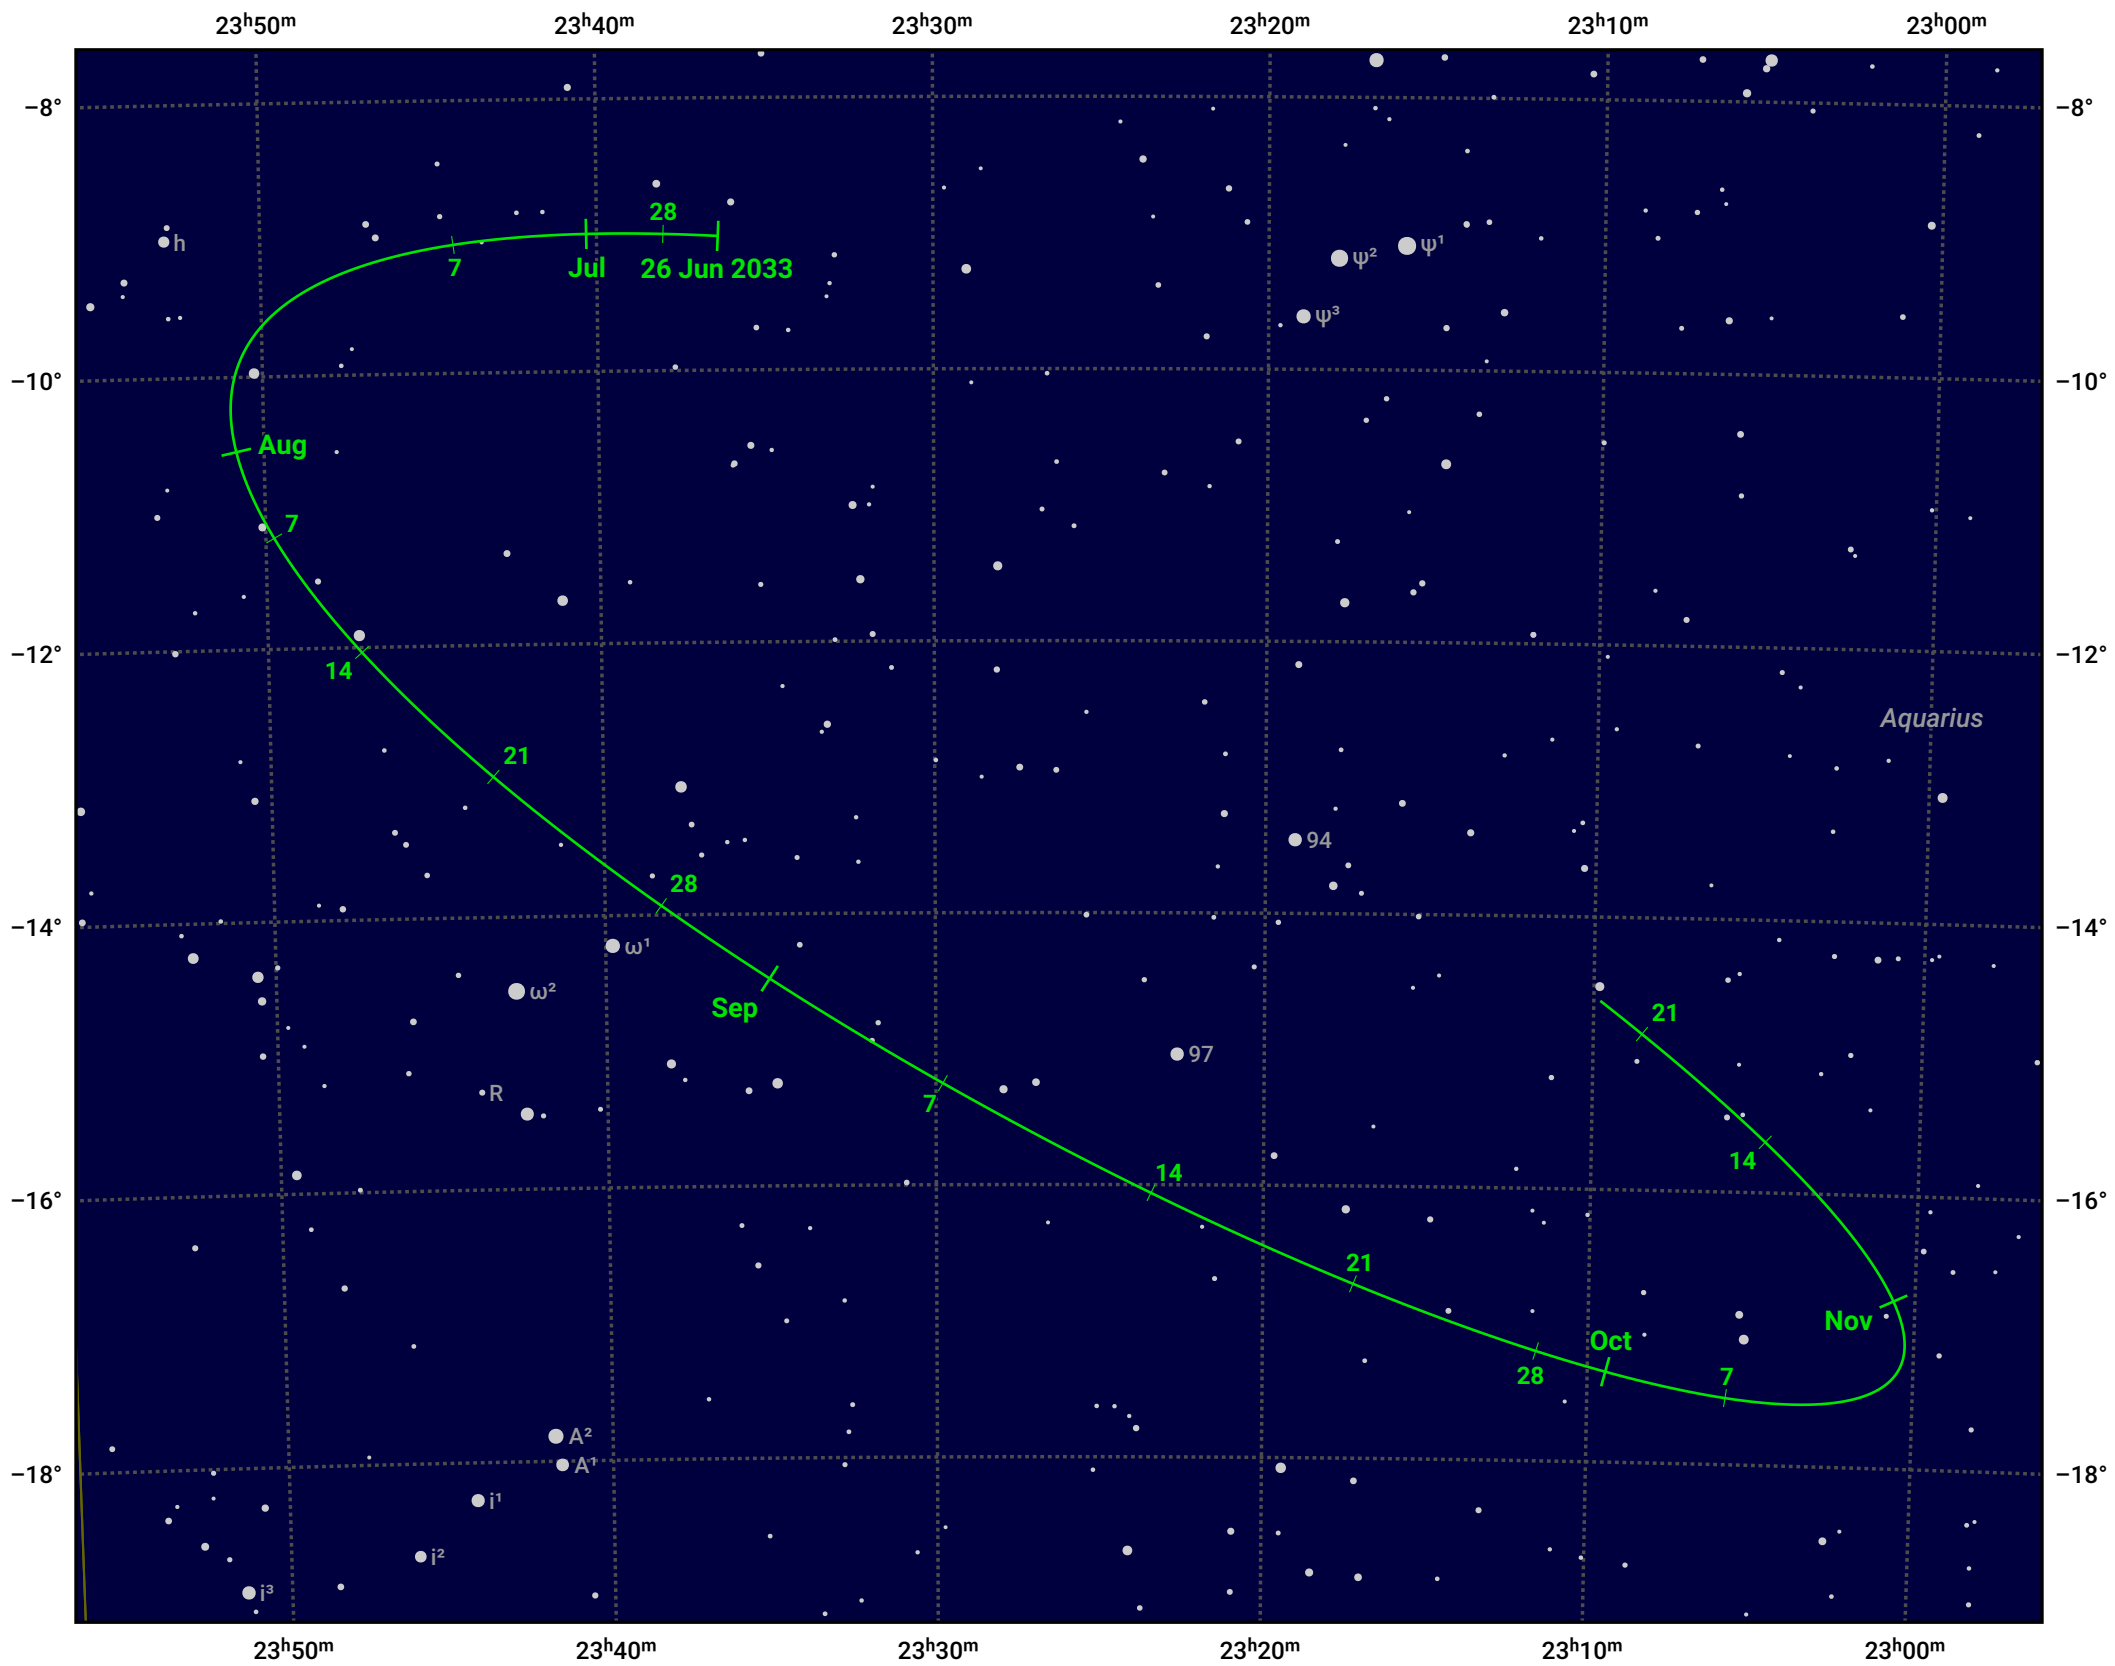

The path of Asteroid 4 Vesta around opposition on 9 Sep 2033

© Dominic Ford 2011–2024. Date markers placed at midnight UTC. Downloaded from <https://in-the-sky.org>

Magnitude scale: 9.0 8.0 7.0 6.0 5.0 4.0

— Ecliptic Plane

Galaxy Bright nebula Open cluster Globular cluster

Date	Mag	Phase
2033 Jul 1	7.4	95%
2033 Aug 1	6.9	97%
2033 Aug 19	6.5	99%
2033 Sep 1	6.2	100%
2033 Oct 1	6.6	99%
2033 Nov 1	7.4	97%
2033 Nov 7	7.5	96%