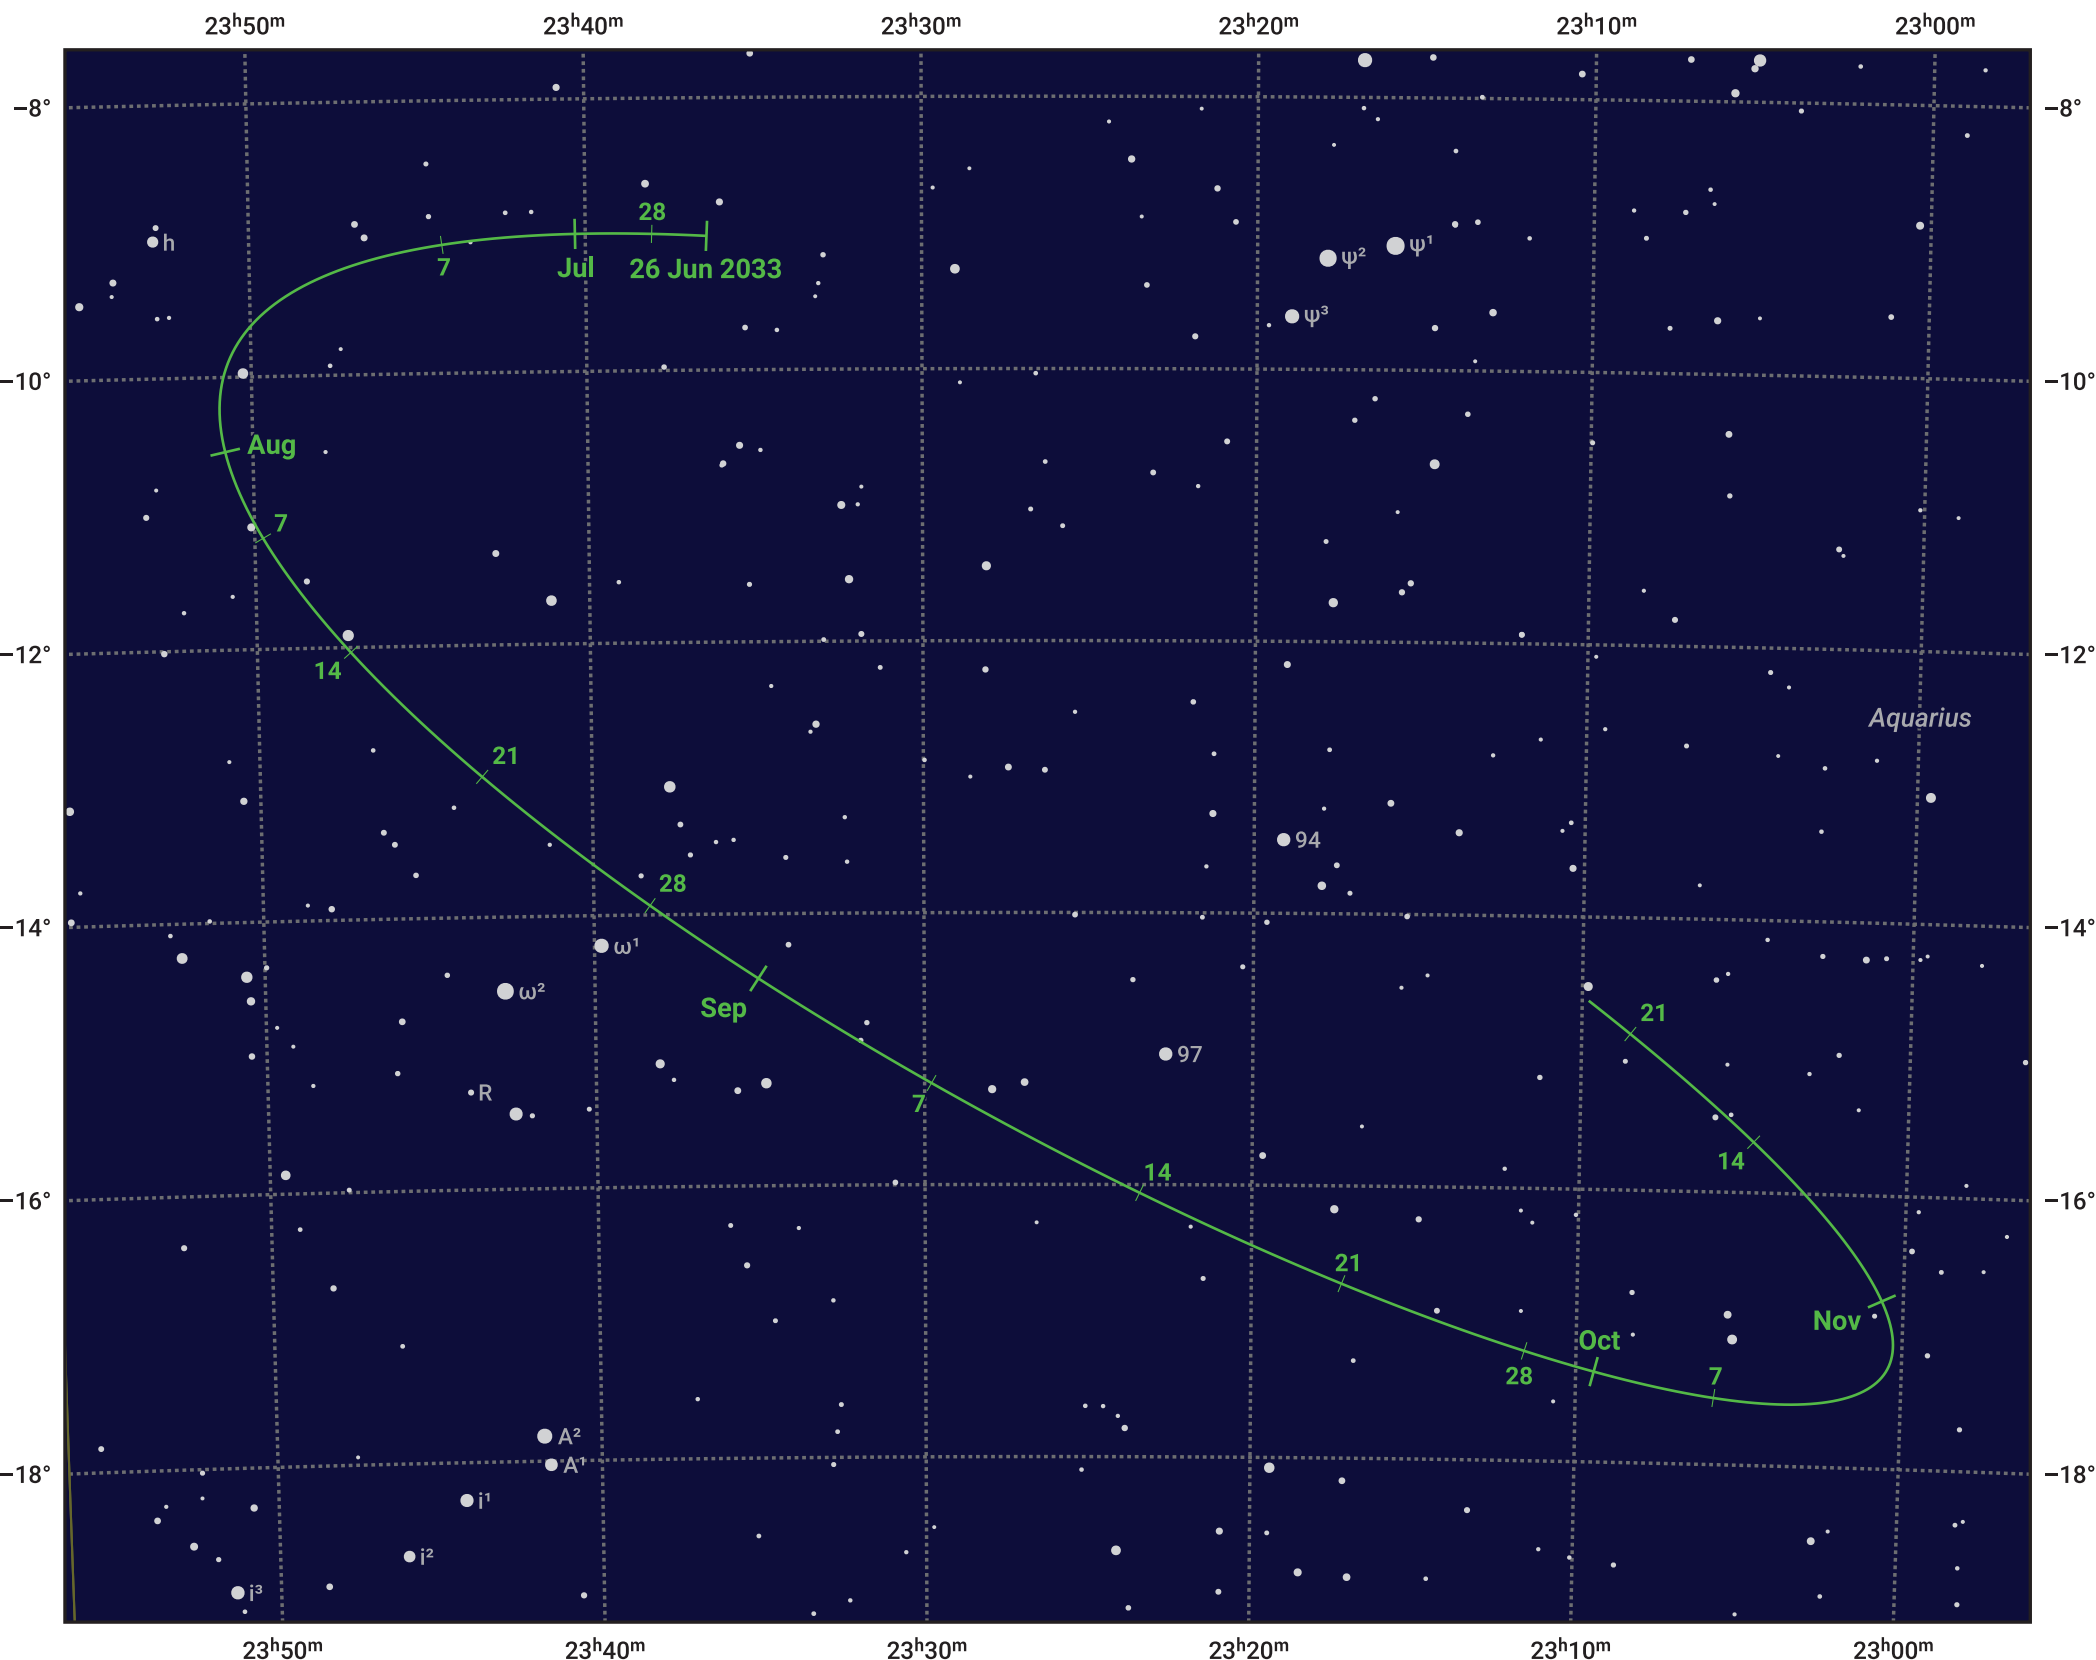

The path of Asteroid 4 Vesta around opposition on 9 Sep 2033

© Dominic Ford 2011–2024. Date markers placed at midnight UTC. Downloaded from <https://in-the-sky.org>

Magnitude scale: ● 9.0 ● 8.0 ● 7.0 ● 6.0 ● 5.0 ● 4.0

— Ecliptic Plane

- Galaxy
- Bright nebula
- Open cluster
- Globular cluster

Date	Mag	Phase
2033 Jul 1	7.4	95%
2033 Aug 1	6.9	97%
2033 Aug 19	6.5	99%
2033 Sep 1	6.2	100%
2033 Oct 1	6.6	99%
2033 Nov 1	7.4	97%
2033 Nov 7	7.5	96%