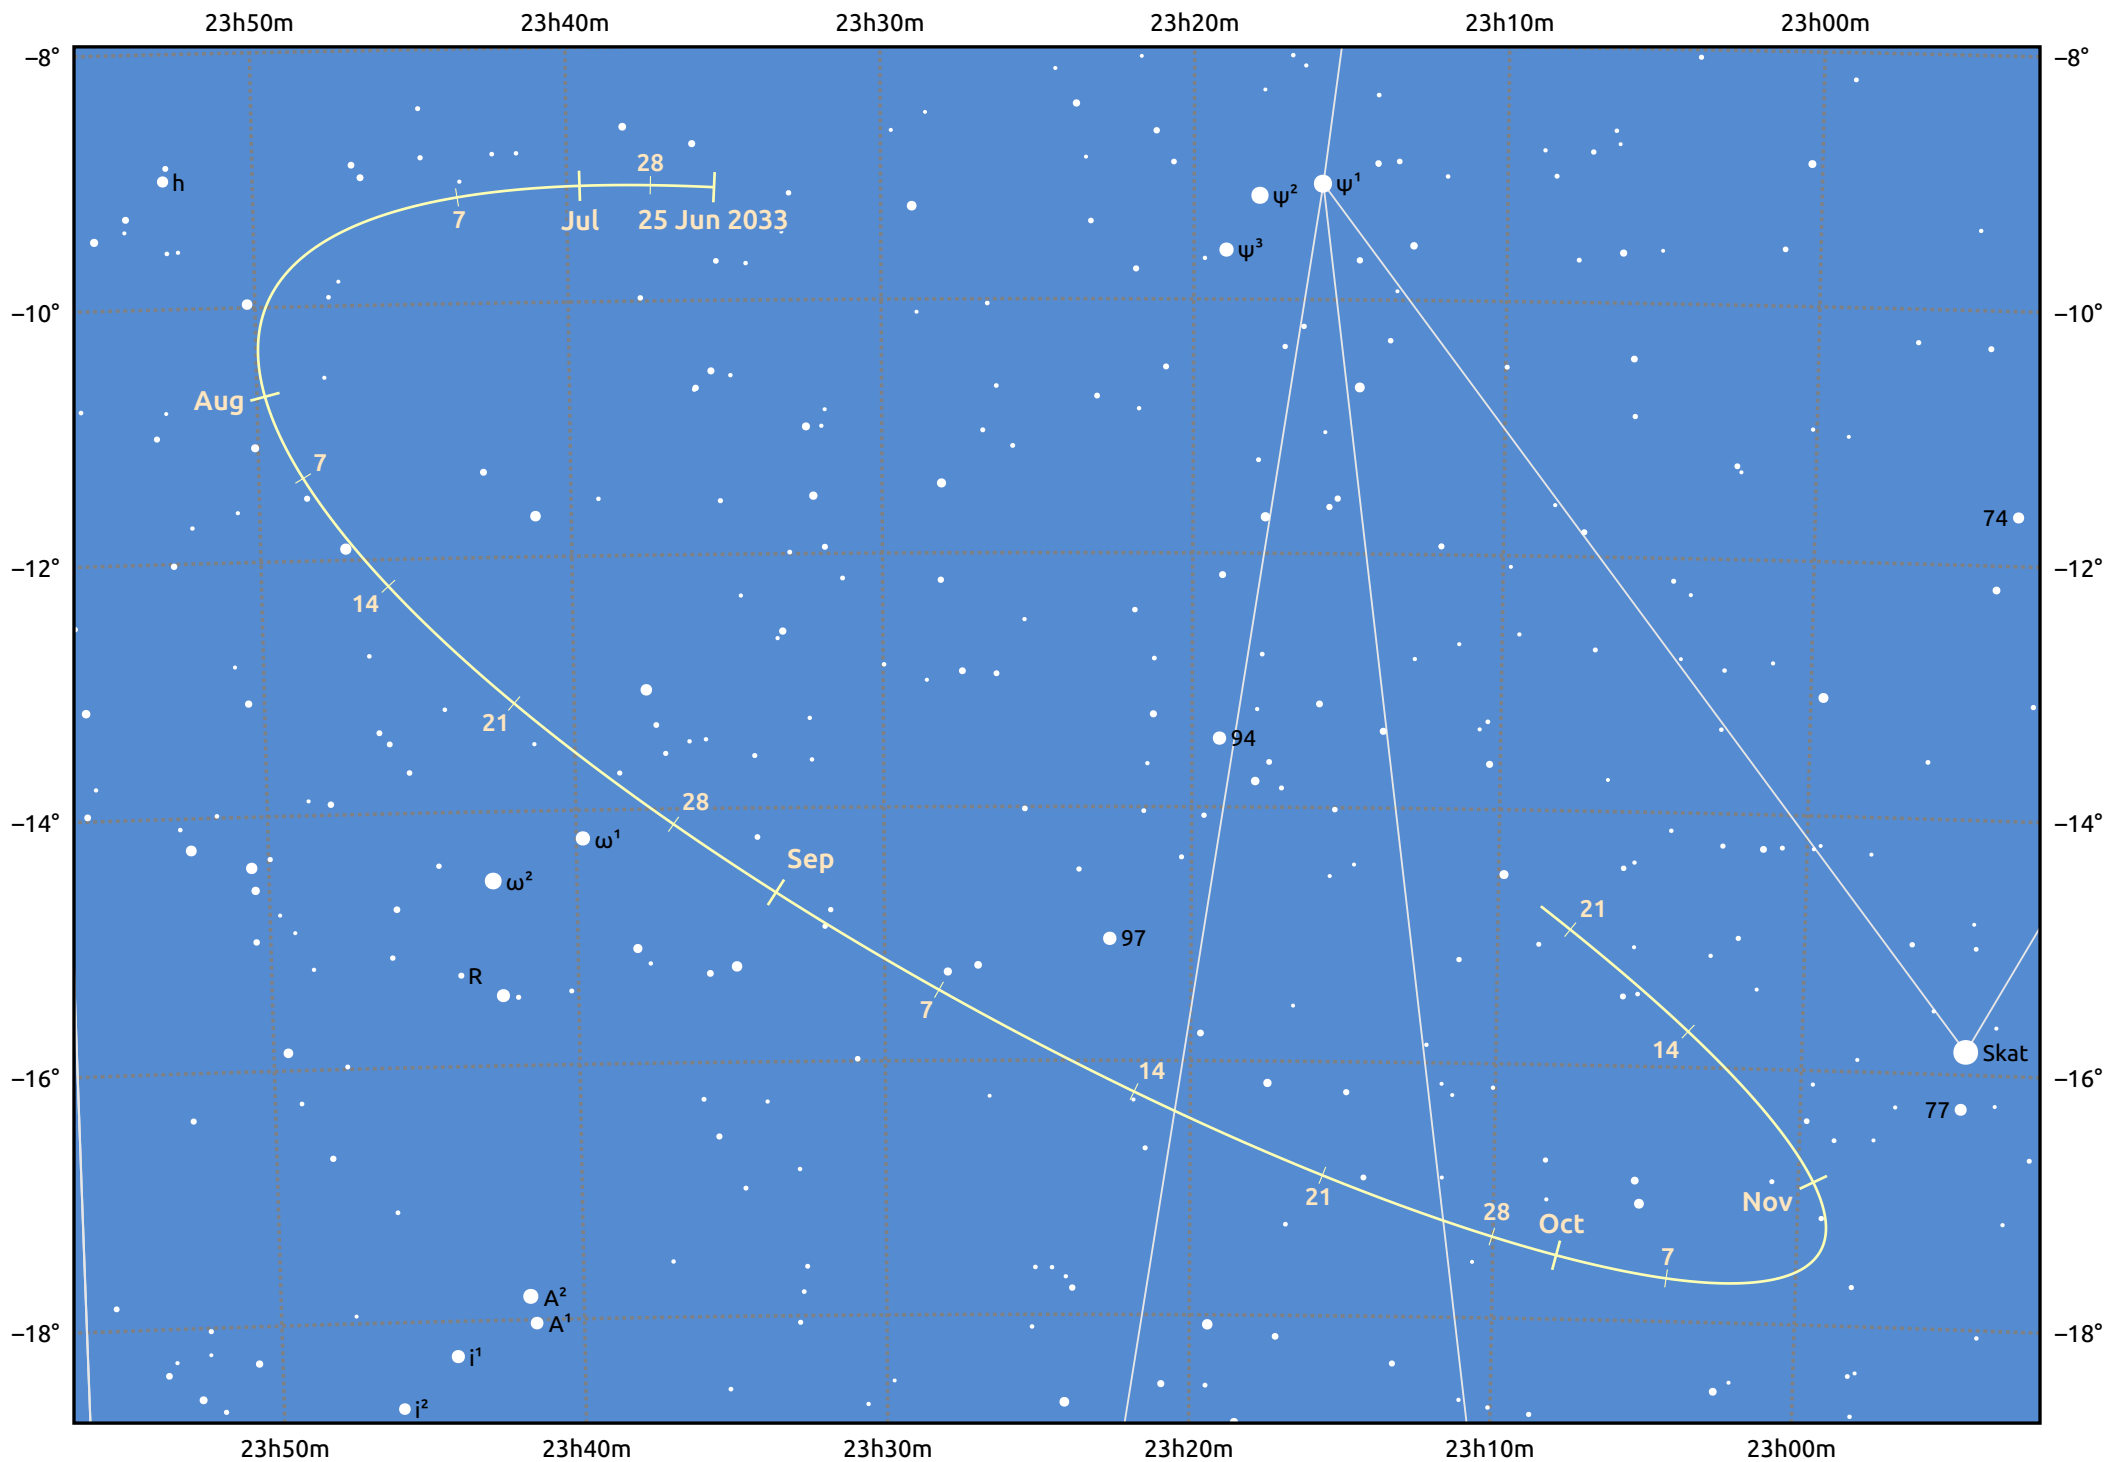

The path of Asteroid 4 Vesta around opposition on 8 Sep 2033

© Dominic Ford 2011–2025. Date markers placed at midnight UTC. Downloaded from <https://in-the-sky.org>

Magnitude scale: ● 9.0 ● 8.0 ● 7.0 ● 6.0 ● 5.0 ● 4.0 ● 3.0

— Ecliptic Plane

Galaxy Bright nebula Open cluster Globular cluster Planetary nebula

Date	Mag	Phase
2033 Jul 1	7.4	95%
2033 Aug 1	6.9	98%
2033 Aug 18	6.5	99%
2033 Sep 1	6.2	100%
2033 Oct 1	6.6	99%
2033 Nov 1	7.4	97%
2033 Nov 7	7.5	96%