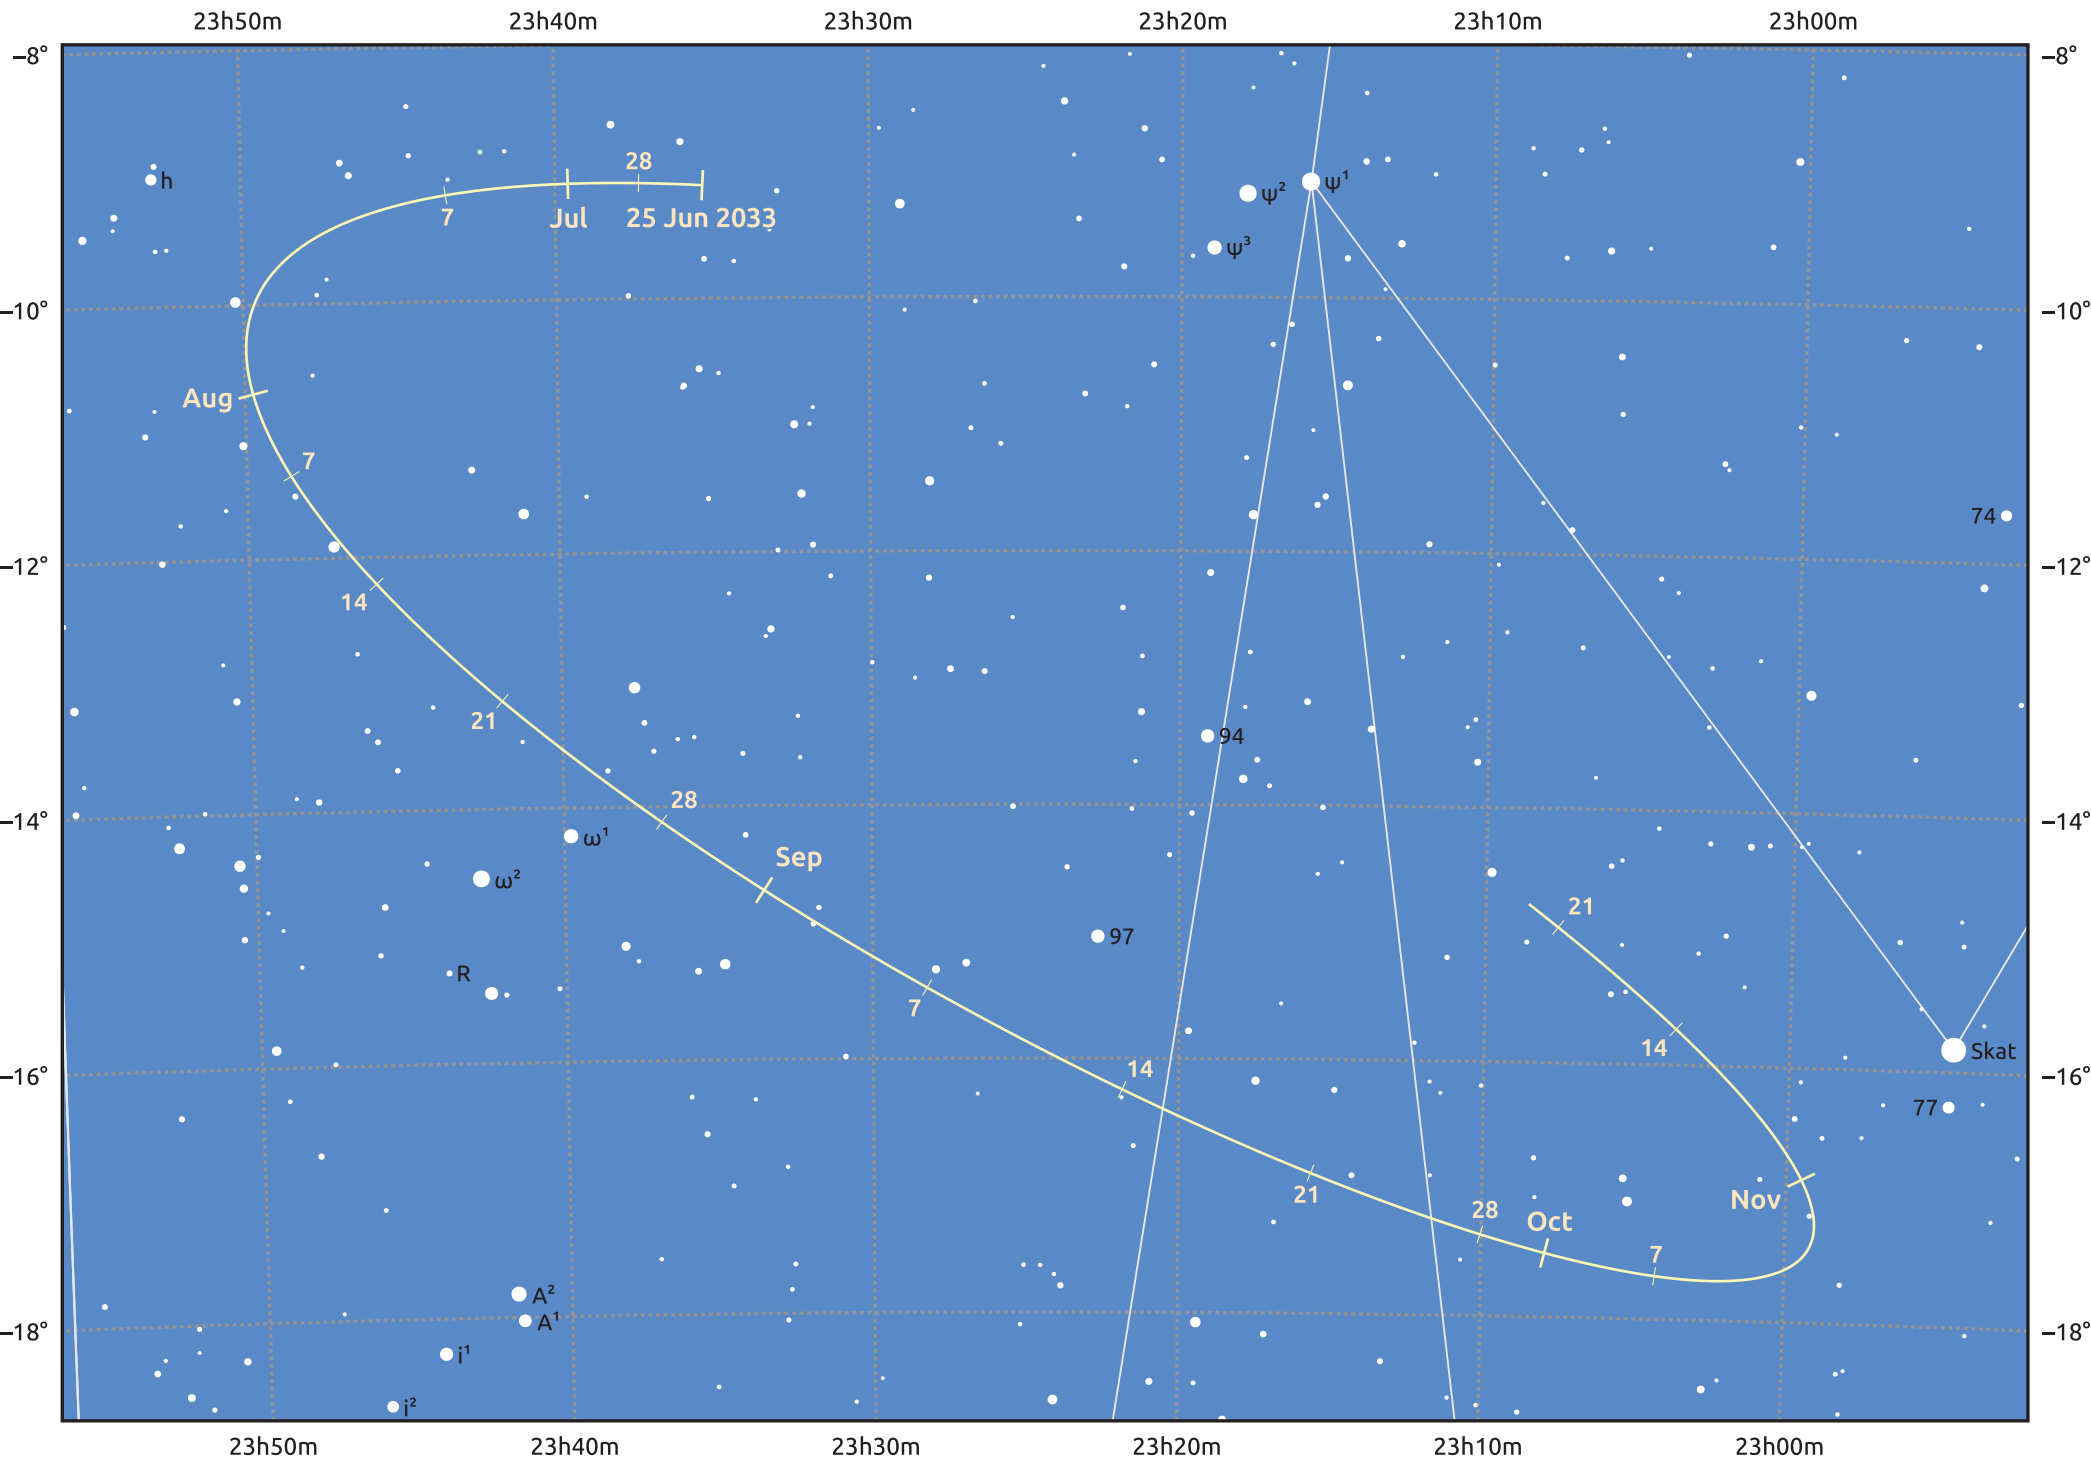

The path of Asteroid 4 Vesta around opposition on 8 Sep 2033

© Dominic Ford 2011–2025. Date markers placed at midnight UTC. Downloaded from <https://in-the-sky.org>

Magnitude scale: • 9.0 • 8.0 • 7.0 • 6.0 • 5.0 • 4.0 • 3.0

— Ecliptic Plane

Galaxy Bright nebula Open cluster Globular cluster Planetary nebula

Date	Mag	Phase
2033 Jul 1	7.4	95%
2033 Aug 1	6.9	98%
2033 Aug 18	6.5	99%
2033 Sep 1	6.2	100%
2033 Oct 1	6.6	99%
2033 Nov 1	7.4	97%
2033 Nov 7	7.5	96%