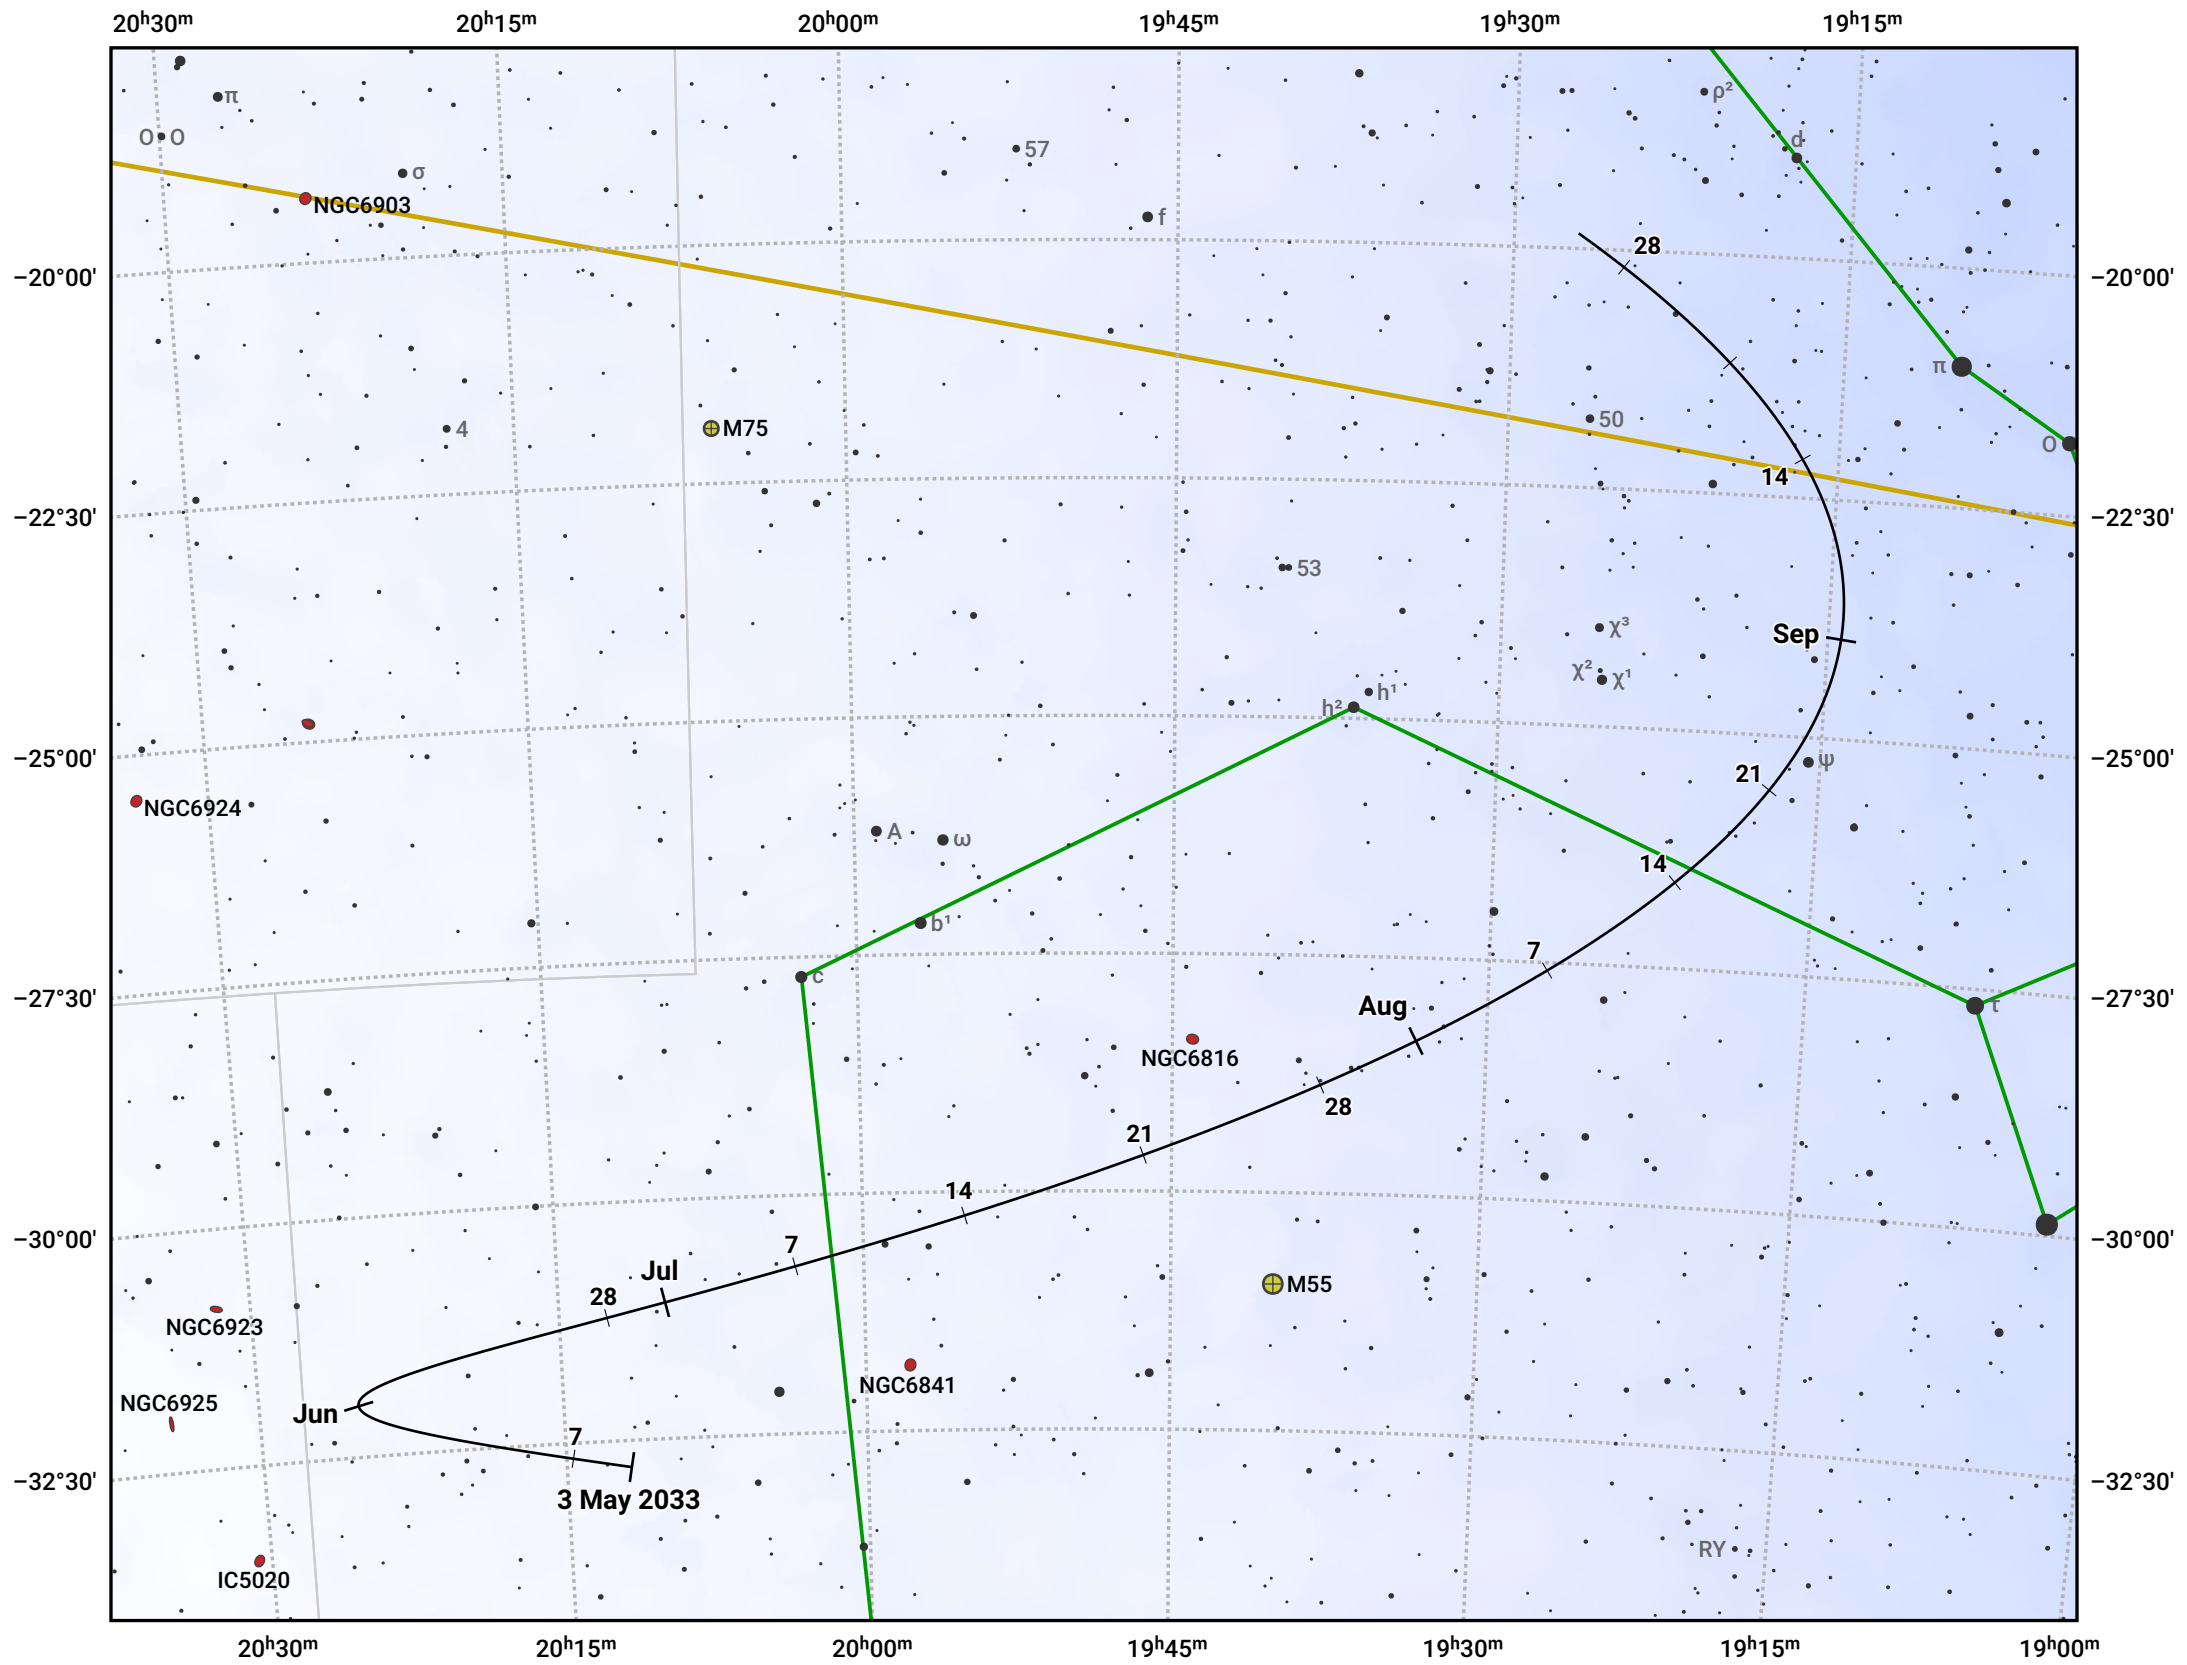

The path of Asteroid 89 Julia around opposition on 17 Jul 2033

© Dominic Ford 2011–2024. Date markers placed at midnight UTC. Downloaded from <https://in-the-sky.org>

Magnitude scale: 9.0 8.0 7.0 6.0 5.0 4.0 3.0 2.0

- Ecliptic Plane
- Galaxy
- Bright nebula
- Open cluster
- ⊕ Globular cluster

Date	Mag	Phase
2033 Jun 1	10.2	97%
2033 Jun 16	9.8	98%
2033 Jul 1	9.4	99%
2033 Aug 1	9.2	99%
2033 Sep 1	9.9	97%