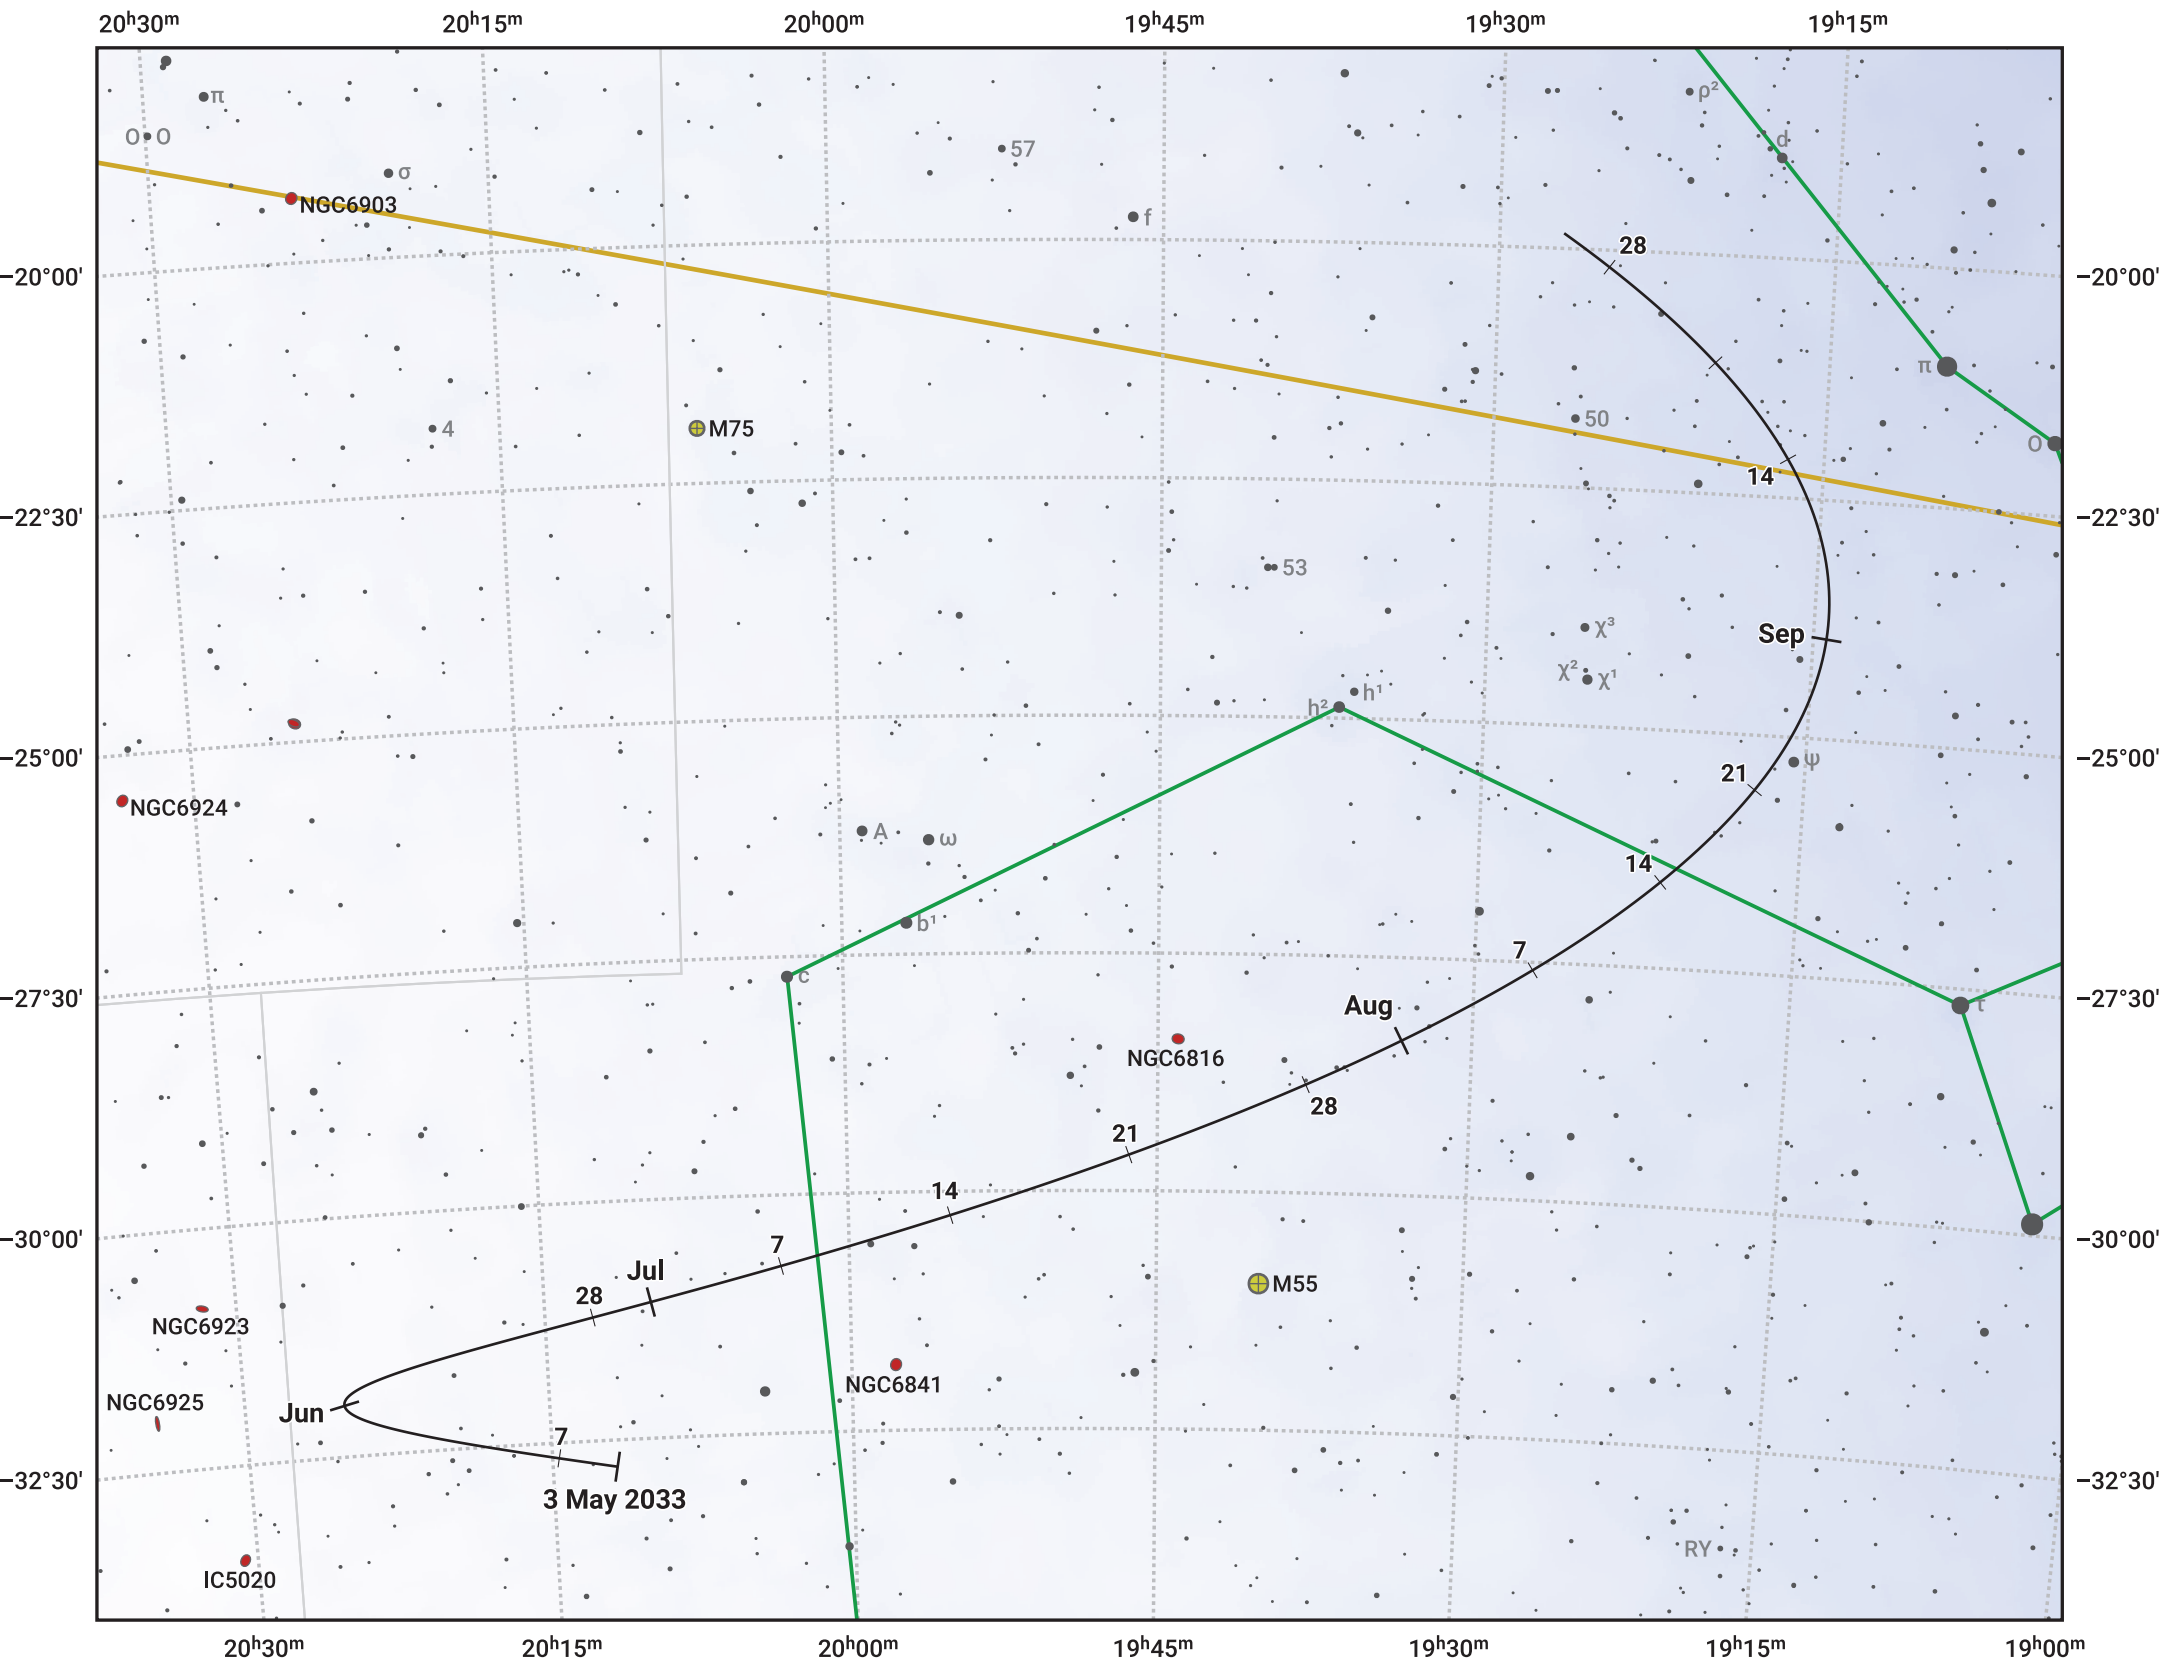

# The path of Asteroid 89 Julia around opposition on 17 Jul 2033

© Dominic Ford 2011–2024. Date markers placed at midnight UTC. Downloaded from <https://in-the-sky.org>

Magnitude scale: 9.0 8.0 7.0 6.0 5.0 4.0 3.0 2.0

— Ecliptic Plane

Galaxy    Bright nebula    Open cluster    Globular cluster

Date	Mag	Phase
2033 Jun 1	10.2	97%
2033 Jun 16	9.8	98%
2033 Jul 1	9.4	99%
2033 Aug 1	9.2	99%
2033 Sep 1	9.9	97%