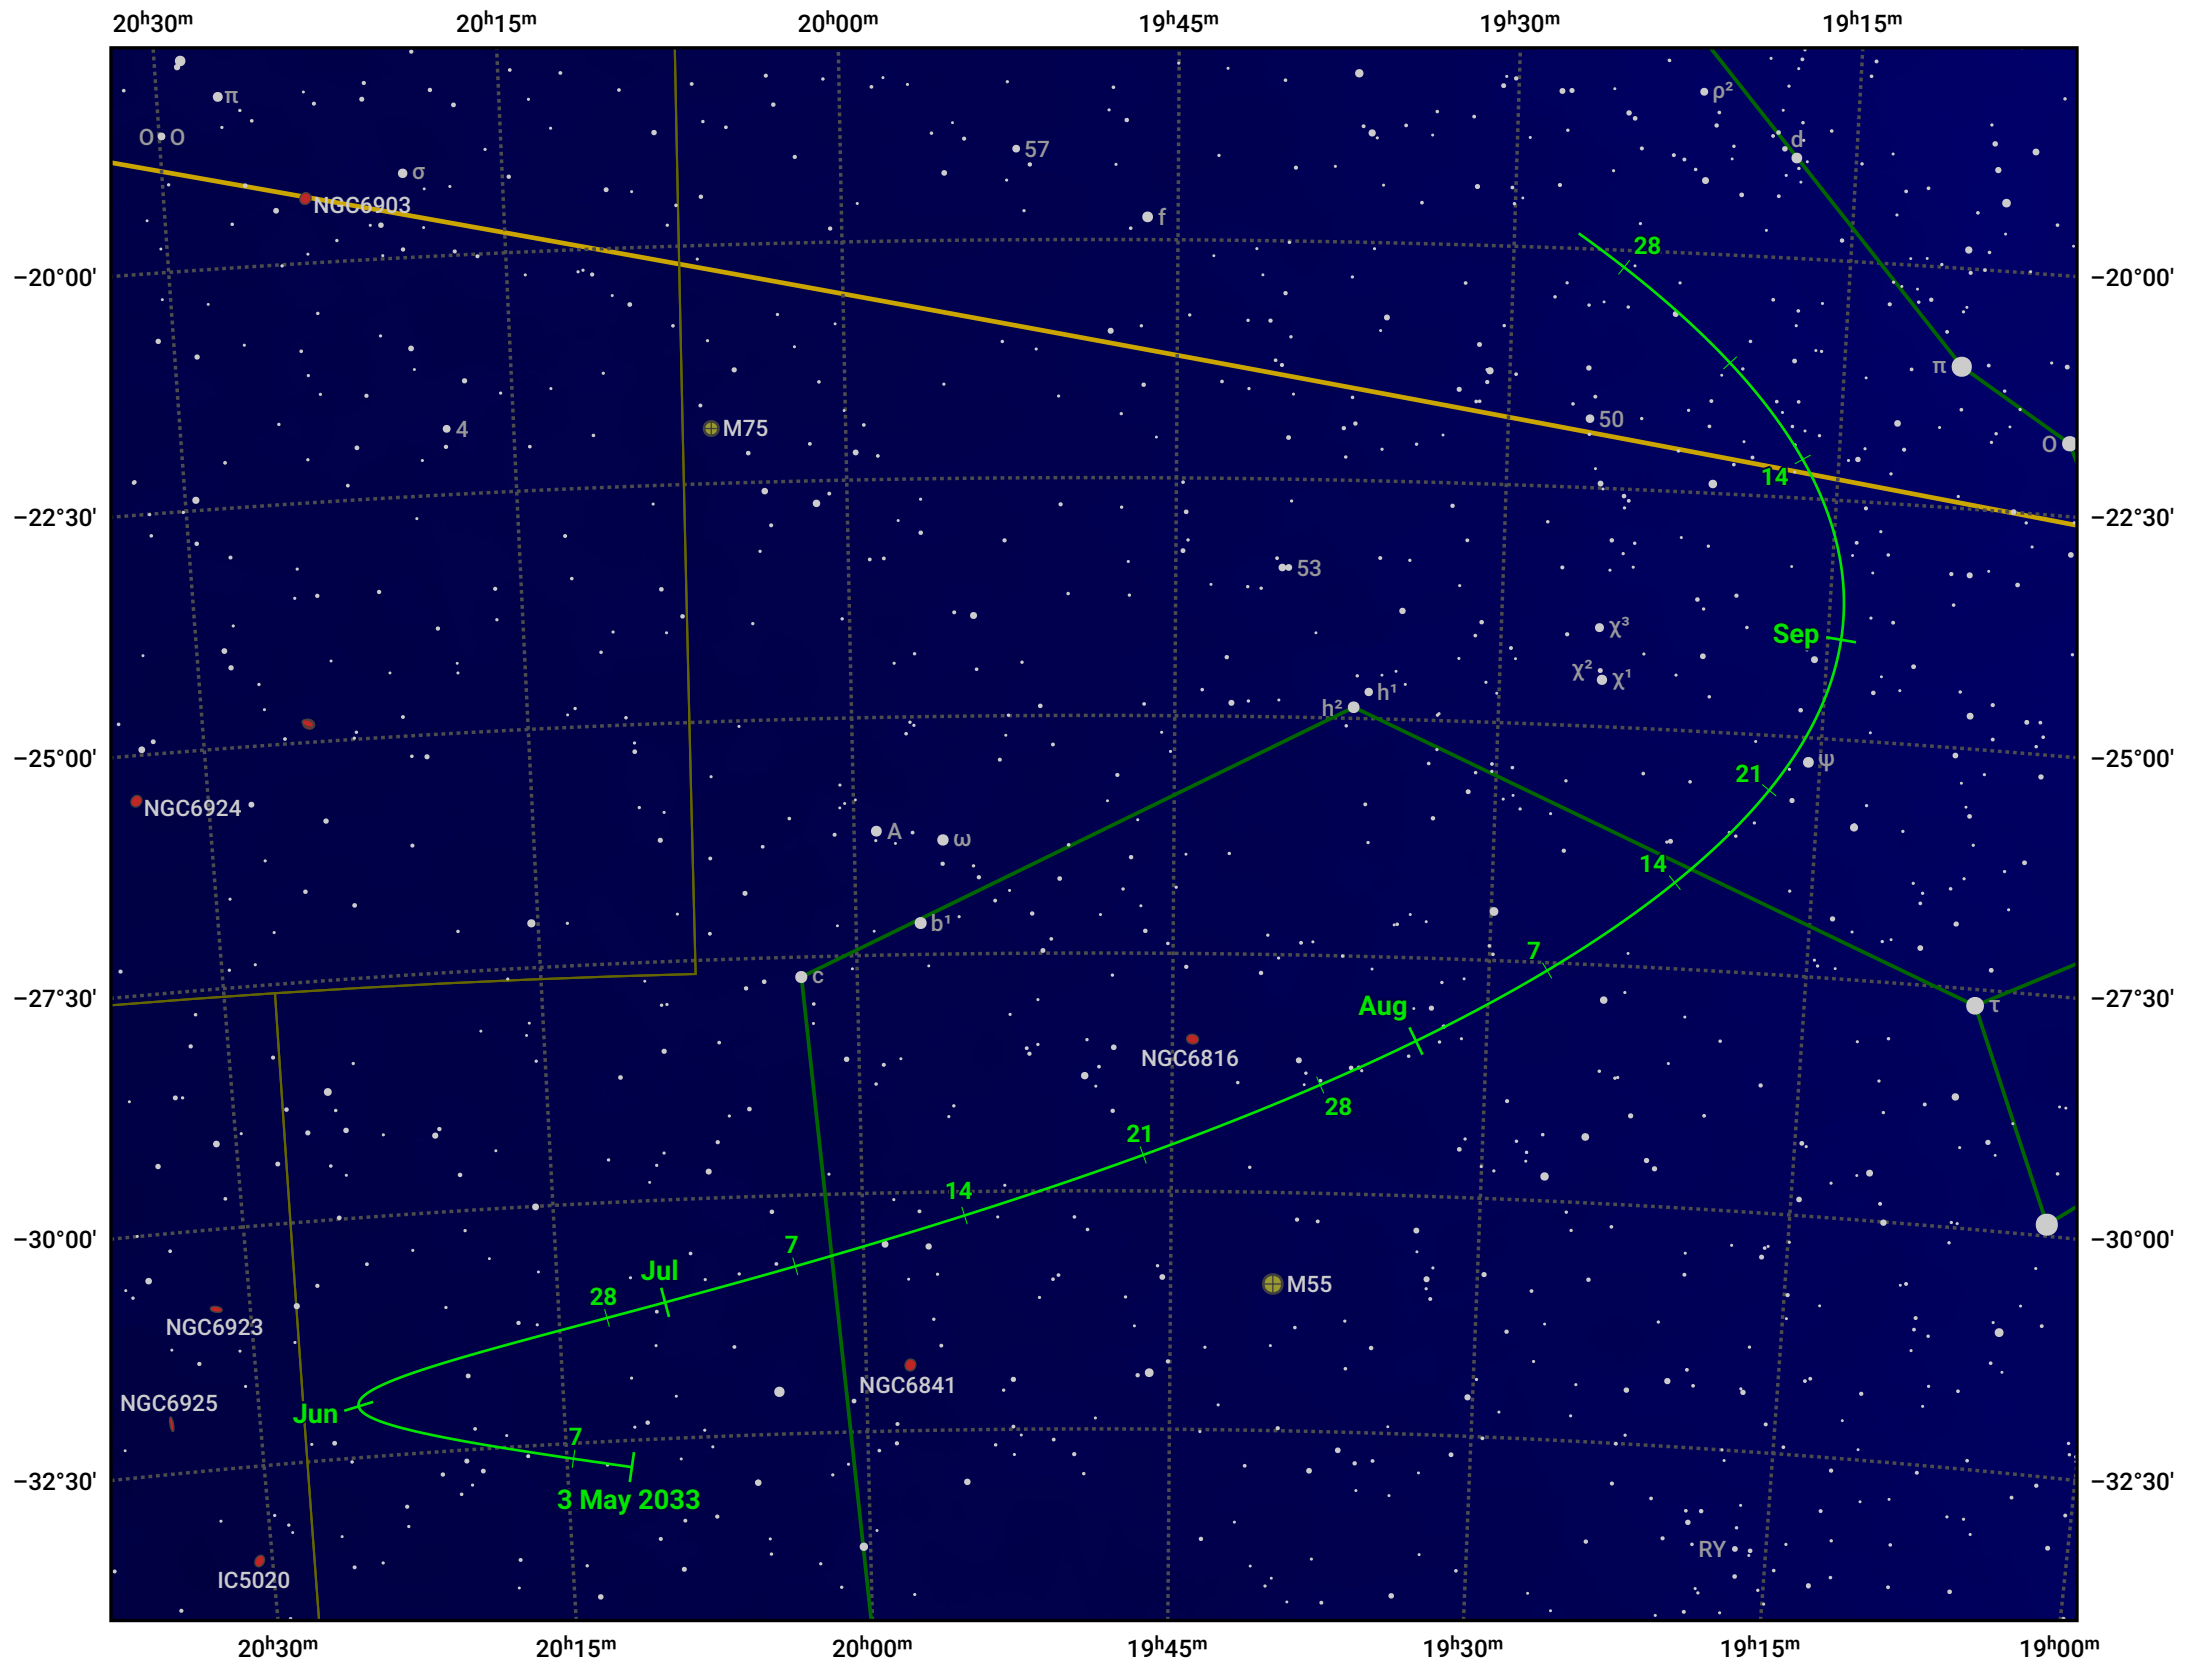

The path of Asteroid 89 Julia around opposition on 17 Jul 2033

© Dominic Ford 2011–2024. Date markers placed at midnight UTC. Downloaded from <https://in-the-sky.org>

Magnitude scale: ● 9.0 ● 8.0 ● 7.0 ● 6.0 ● 5.0 ● 4.0 ● 3.0 ● 2.0

- Ecliptic Plane
- Galaxy
- Bright nebula
- Open cluster
- Globular cluster

Date	Mag	Phase
2023 Jun 1	10.2	97%
2023 Jun 16	9.8	98%
2023 Jul 1	9.4	99%
2023 Aug 1	9.2	99%
2023 Sep 1	9.9	97%