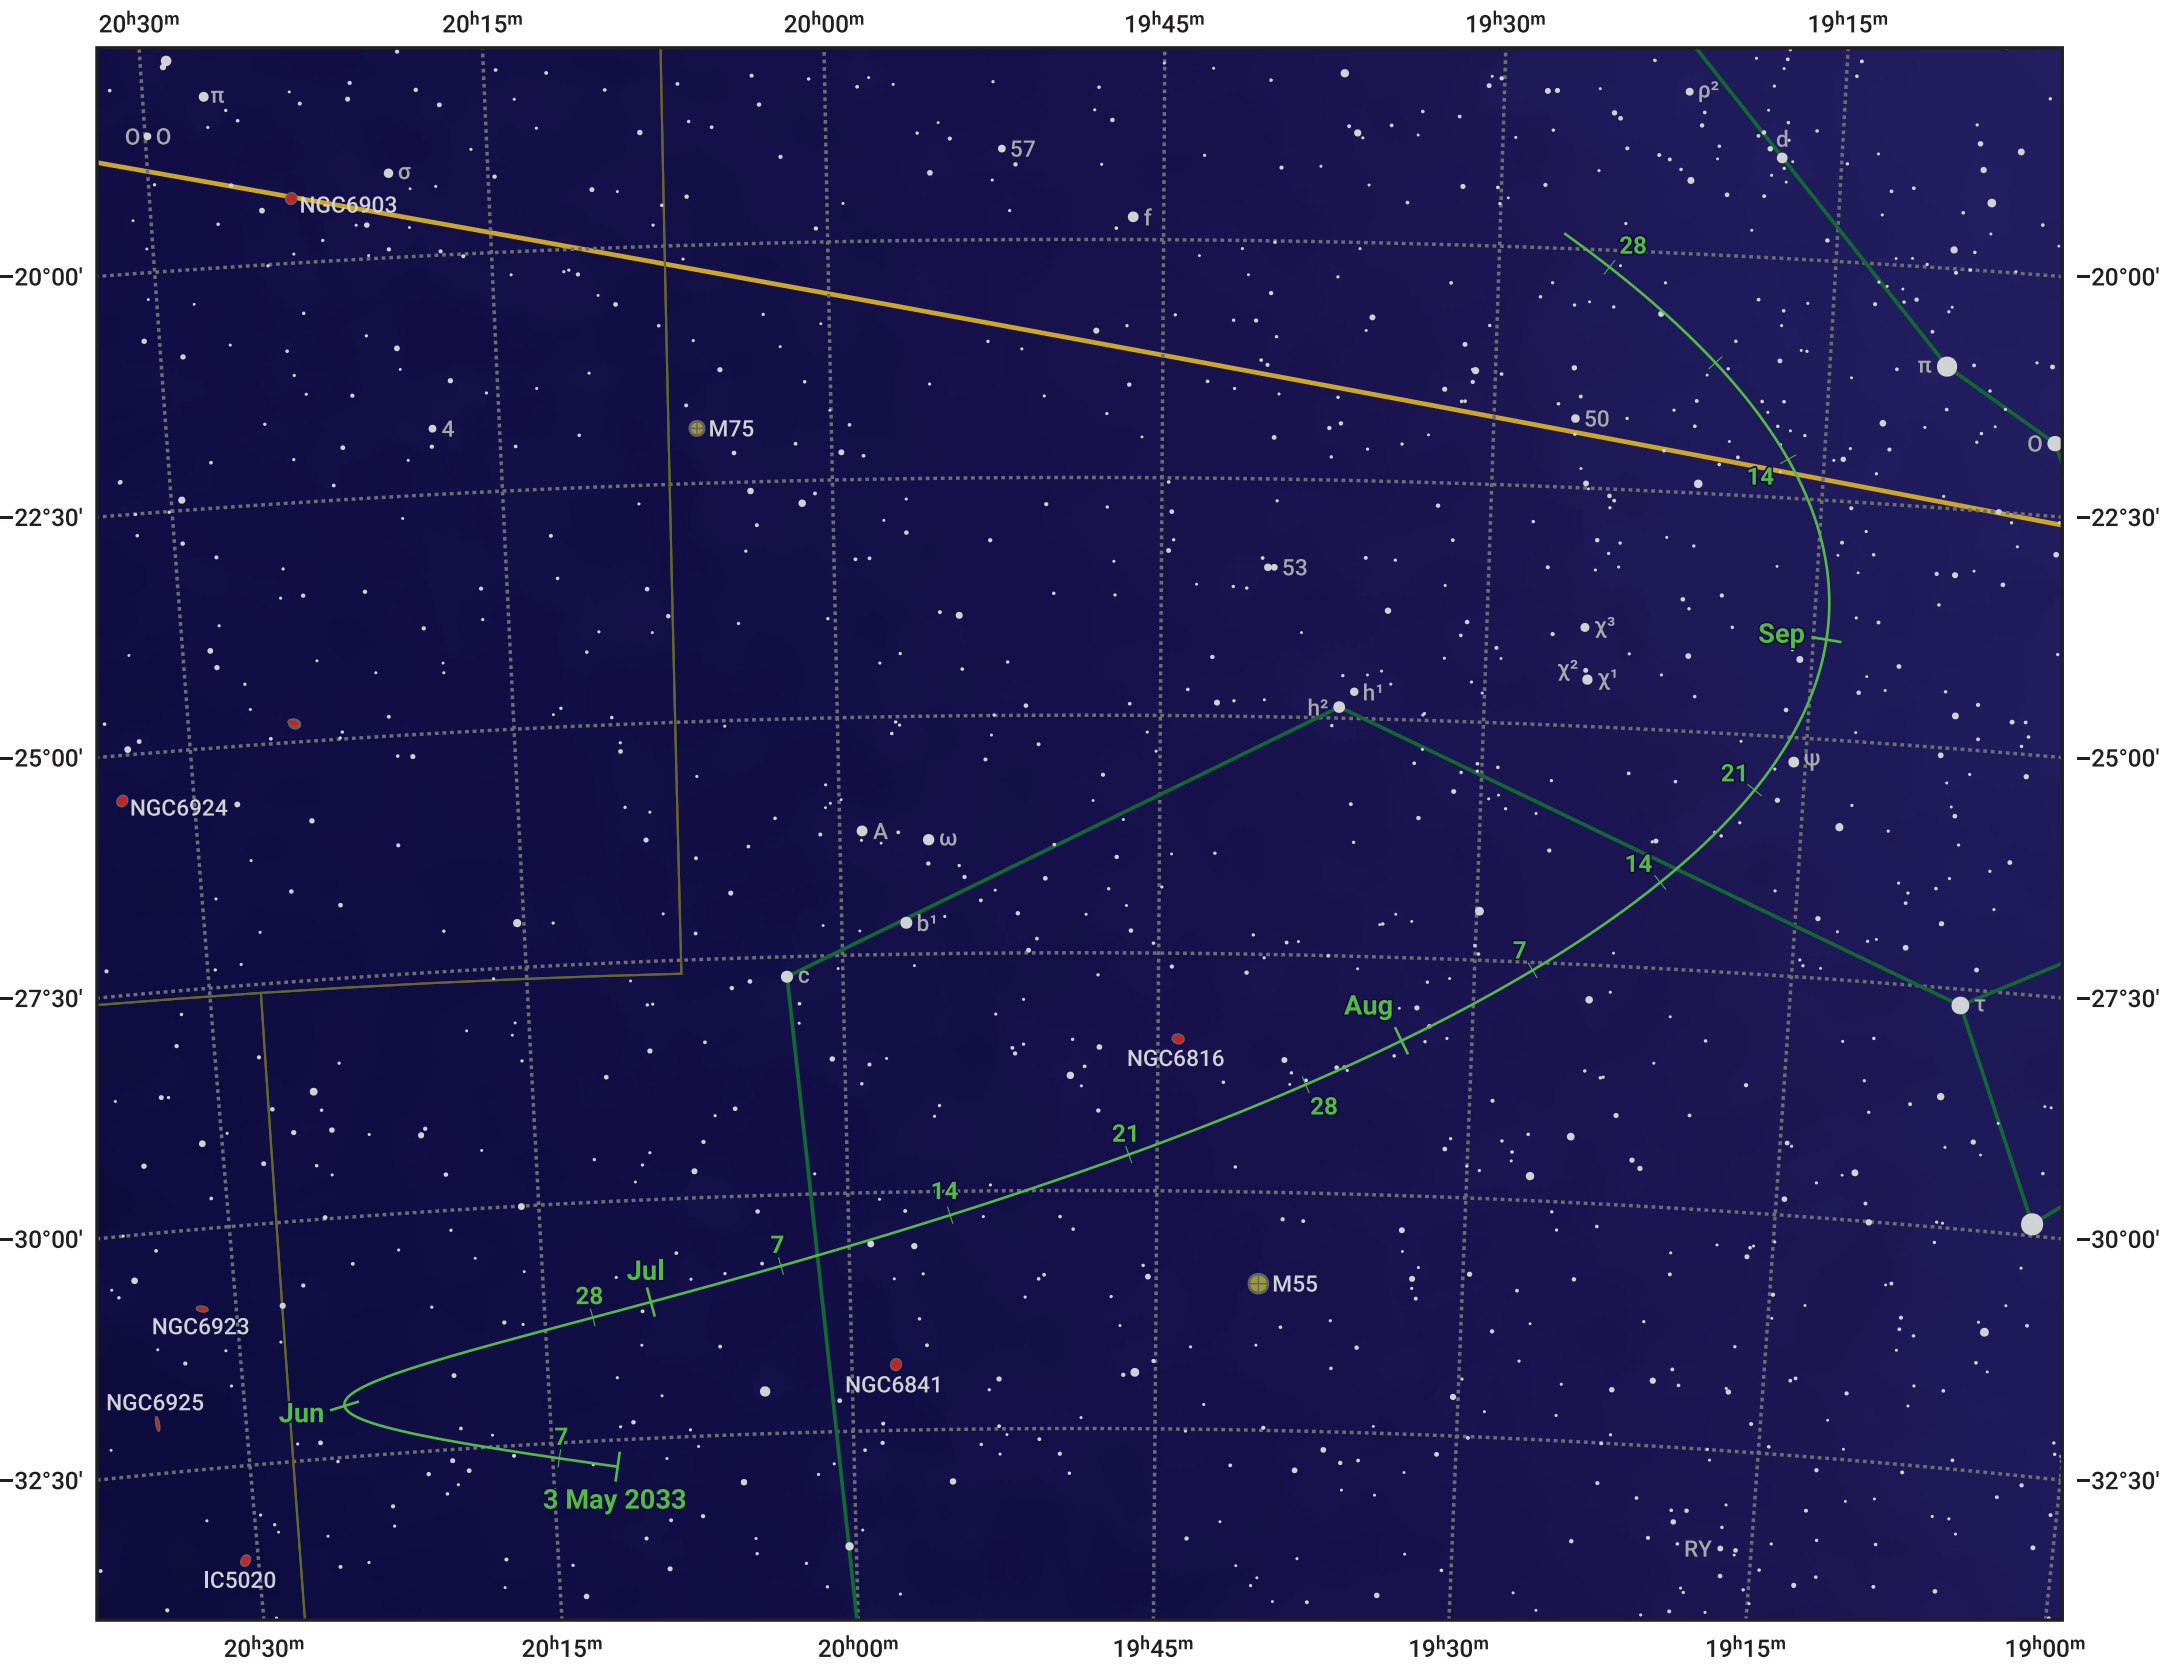

The path of Asteroid 89 Julia around opposition on 17 Jul 2033

© Dominic Ford 2011–2024. Date markers placed at midnight UTC. Downloaded from <https://in-the-sky.org>

Magnitude scale: 9.0 8.0 7.0 6.0 5.0 4.0 3.0 2.0

— Ecliptic Plane

Galaxy Bright nebula Open cluster Globular cluster

Date	Mag	Phase
2033 Jun 1	10.2	97%
2033 Jun 16	9.8	98%
2033 Jul 1	9.4	99%
2033 Aug 1	9.2	99%
2033 Sep 1	9.9	97%