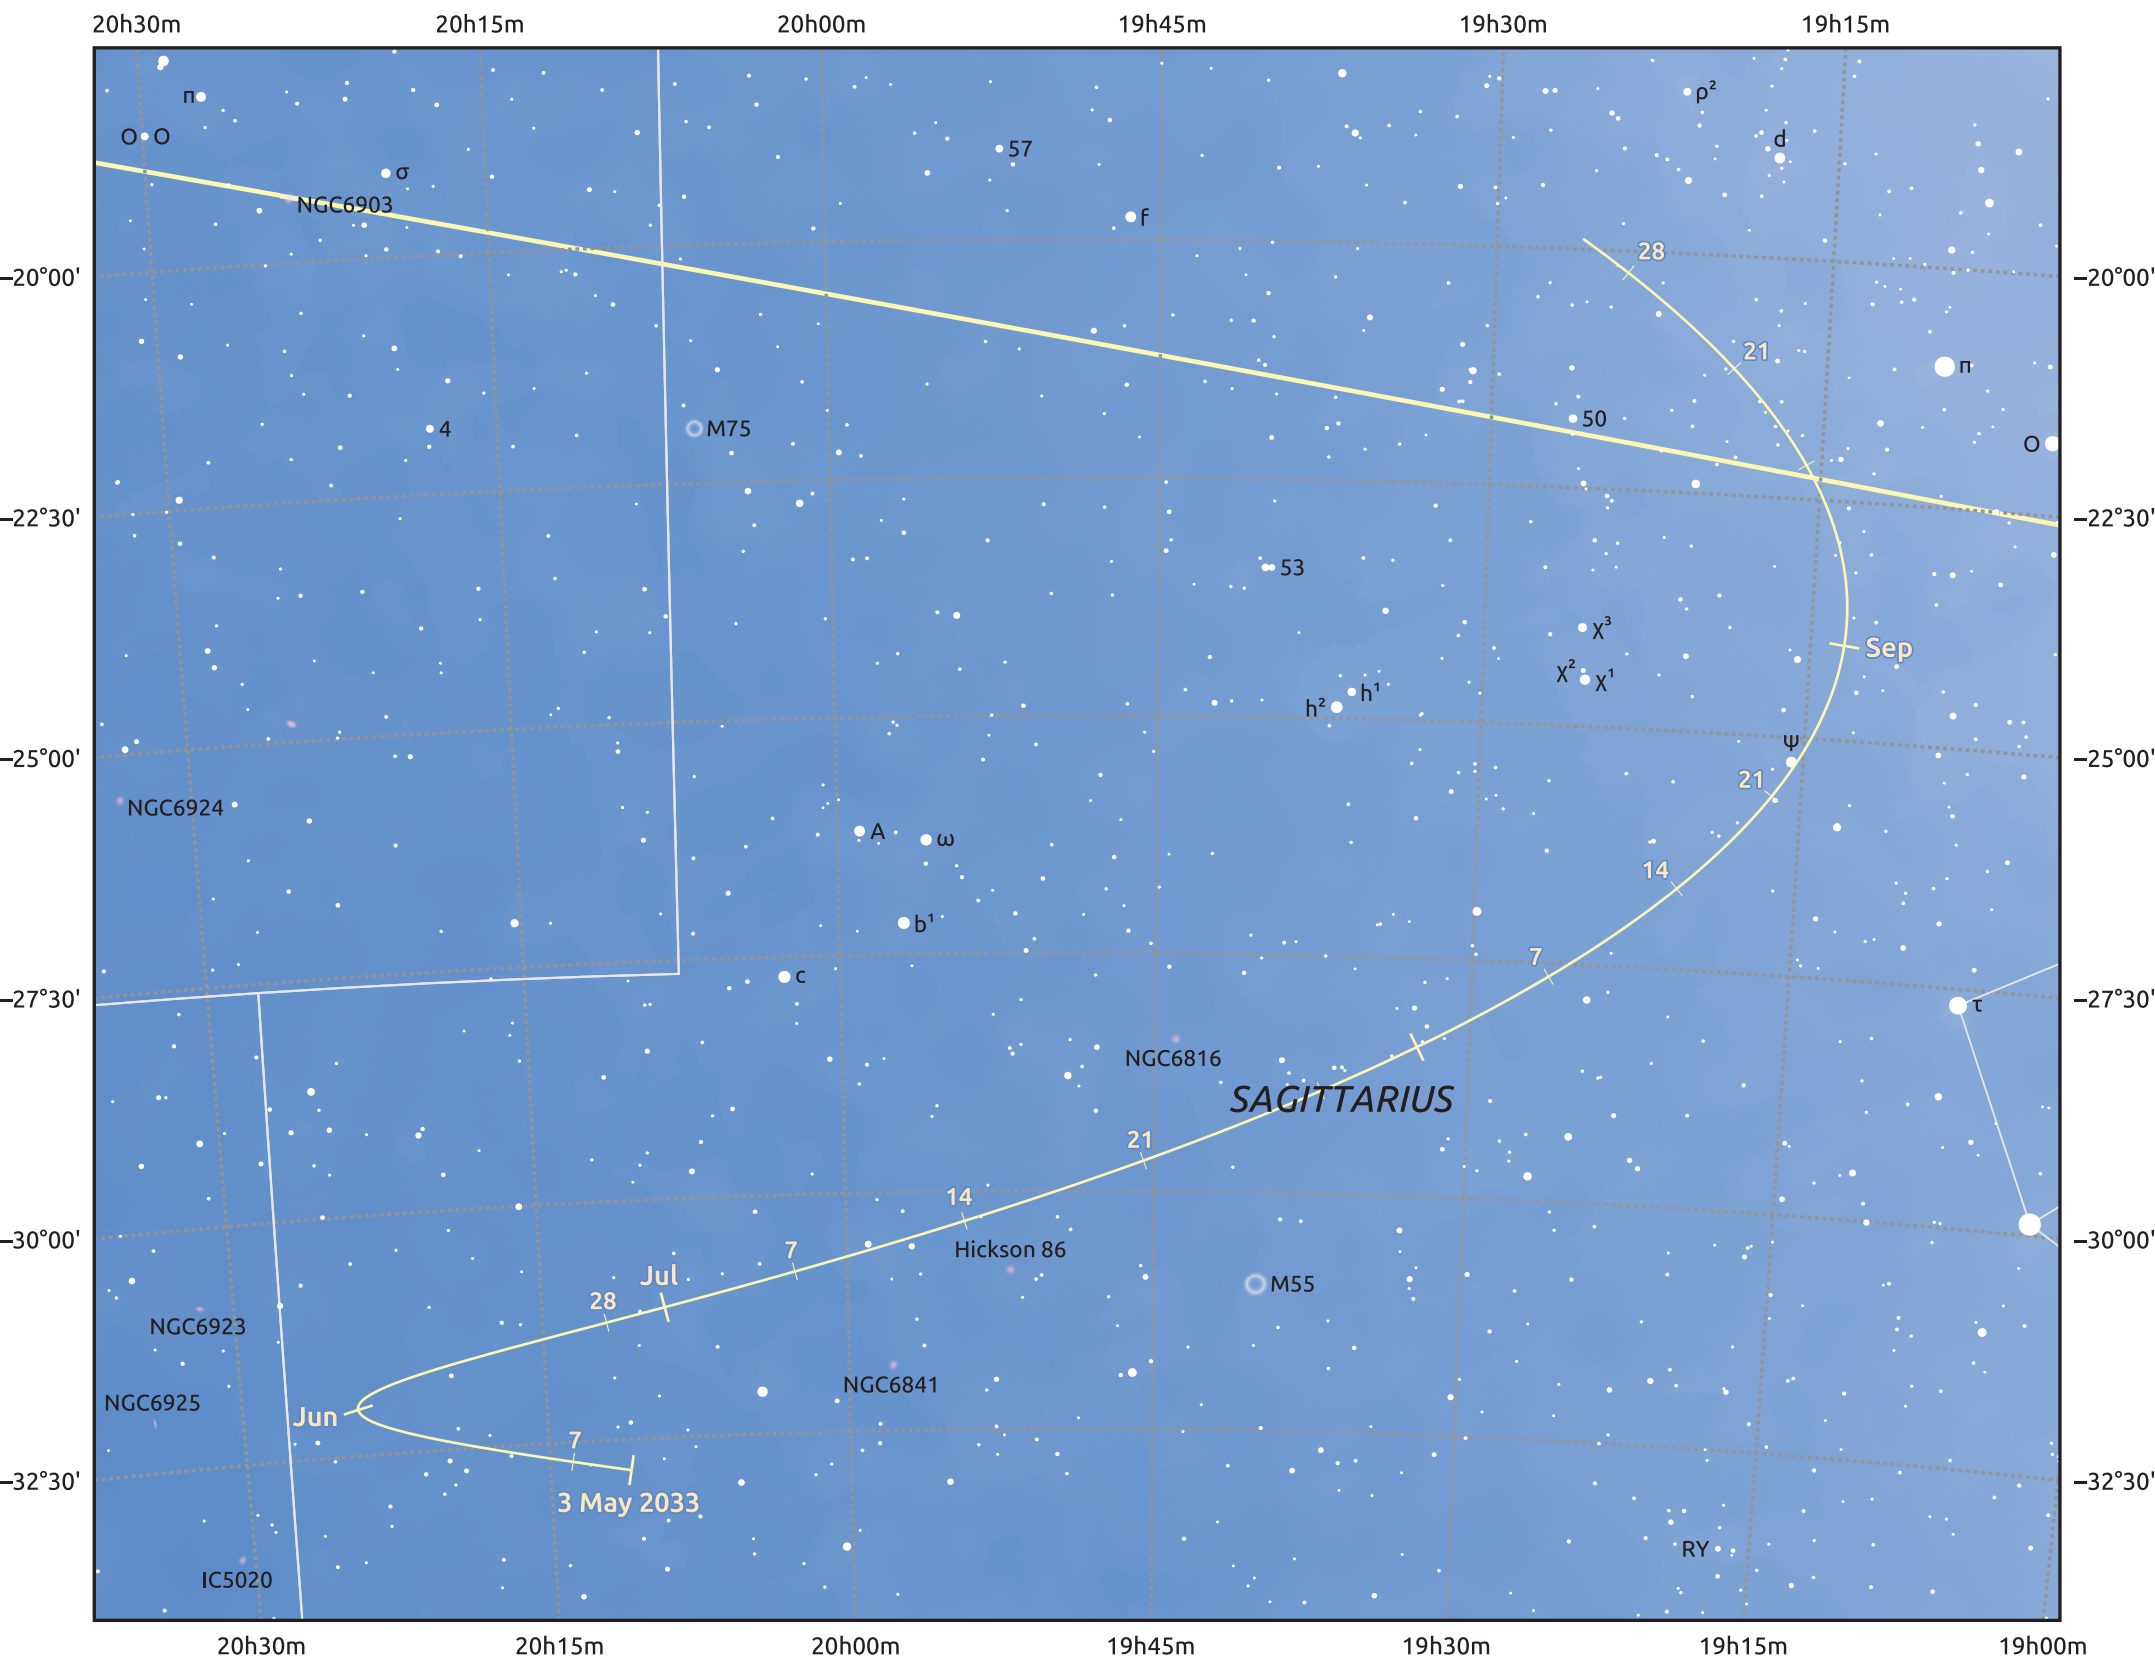

The path of Asteroid 89 Julia around opposition on 17 Jul 2033

© Dominic Ford 2011–2025. Date markers placed at midnight UTC. Downloaded from <https://in-the-sky.org>

Magnitude scale: 9.0 8.0 7.0 6.0 5.0 4.0 3.0 2.0

— Ecliptic Plane

- Galaxy
- Bright nebula
- Open cluster
- Globular cluster
- Planetary nebula

Date	Mag	Phase
2033 Jun 1	10.2	97%
2033 Jun 16	9.8	98%
2033 Jul 1	9.4	99%
2033 Aug 1	9.2	99%
2033 Sep 1	9.9	97%