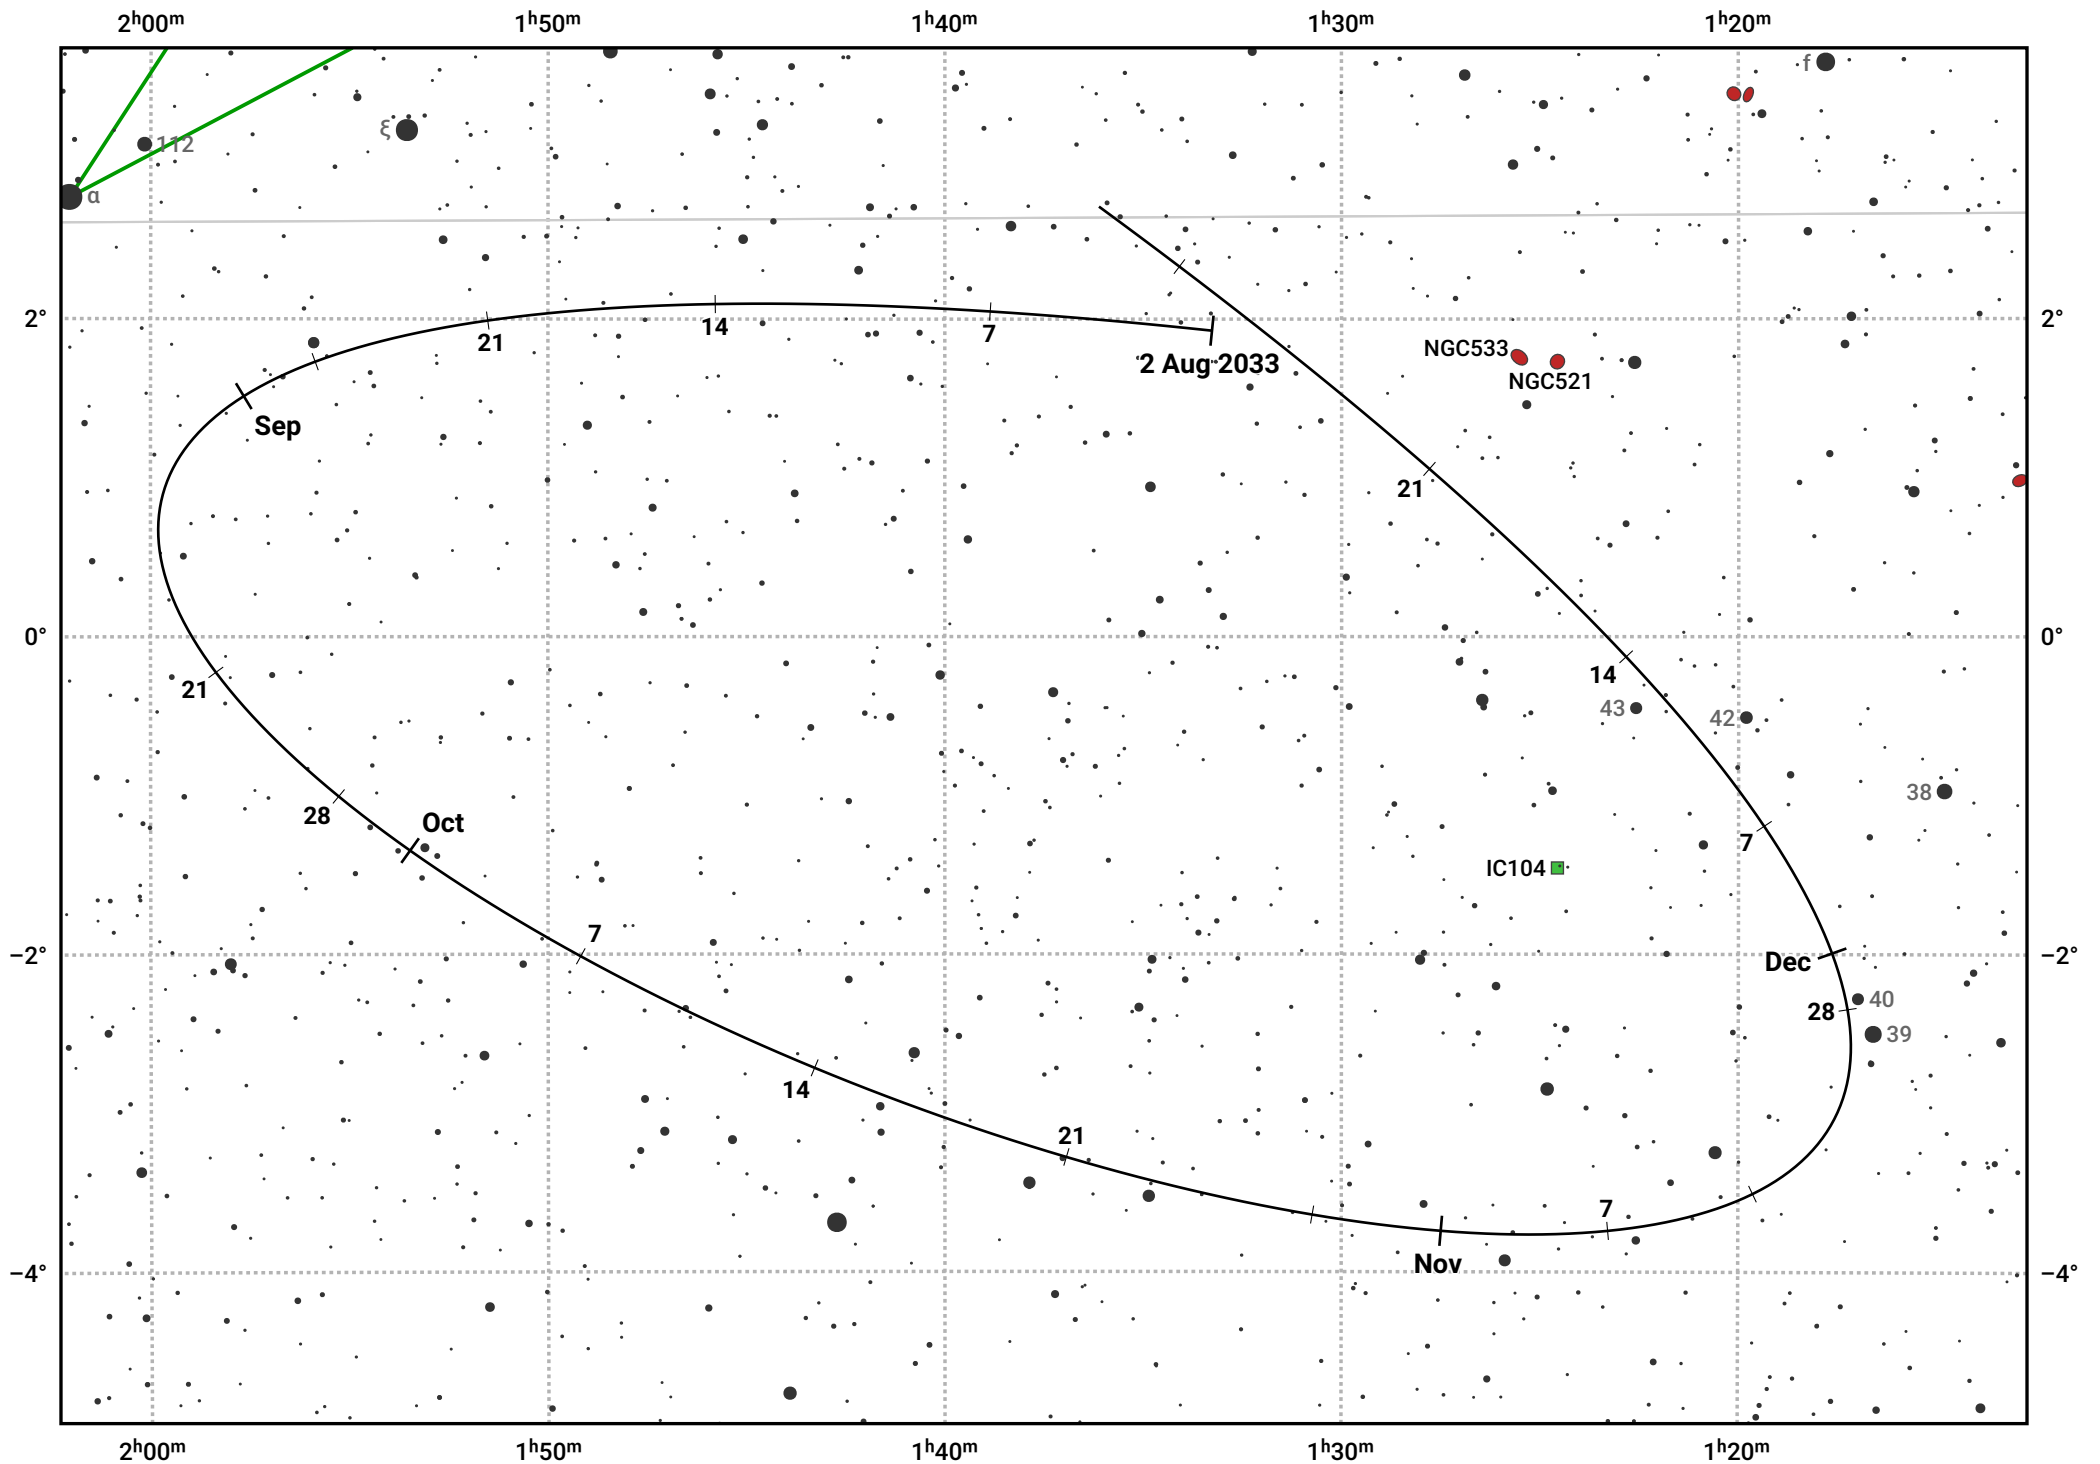

The path of Asteroid 8 Flora around opposition on 16 Oct 2033

© Dominic Ford 2011–2024. Date markers placed at midnight UTC. Downloaded from <https://in-the-sky.org>

Magnitude scale: · 11.0 · 10.0 · 9.0 · 8.0 · 7.0 · 6.0 · 5.0 · 4.0

— Ecliptic Plane

● Galaxy
 ■ Bright nebula
 ● Open cluster
 ⊕ Globular cluster

Date	Mag	Phase
2033 Sep 1	9.3	96%
2033 Sep 12	9.0	97%
2033 Oct 1	8.5	99%
2033 Nov 1	8.5	99%
2033 Dec 1	9.3	95%