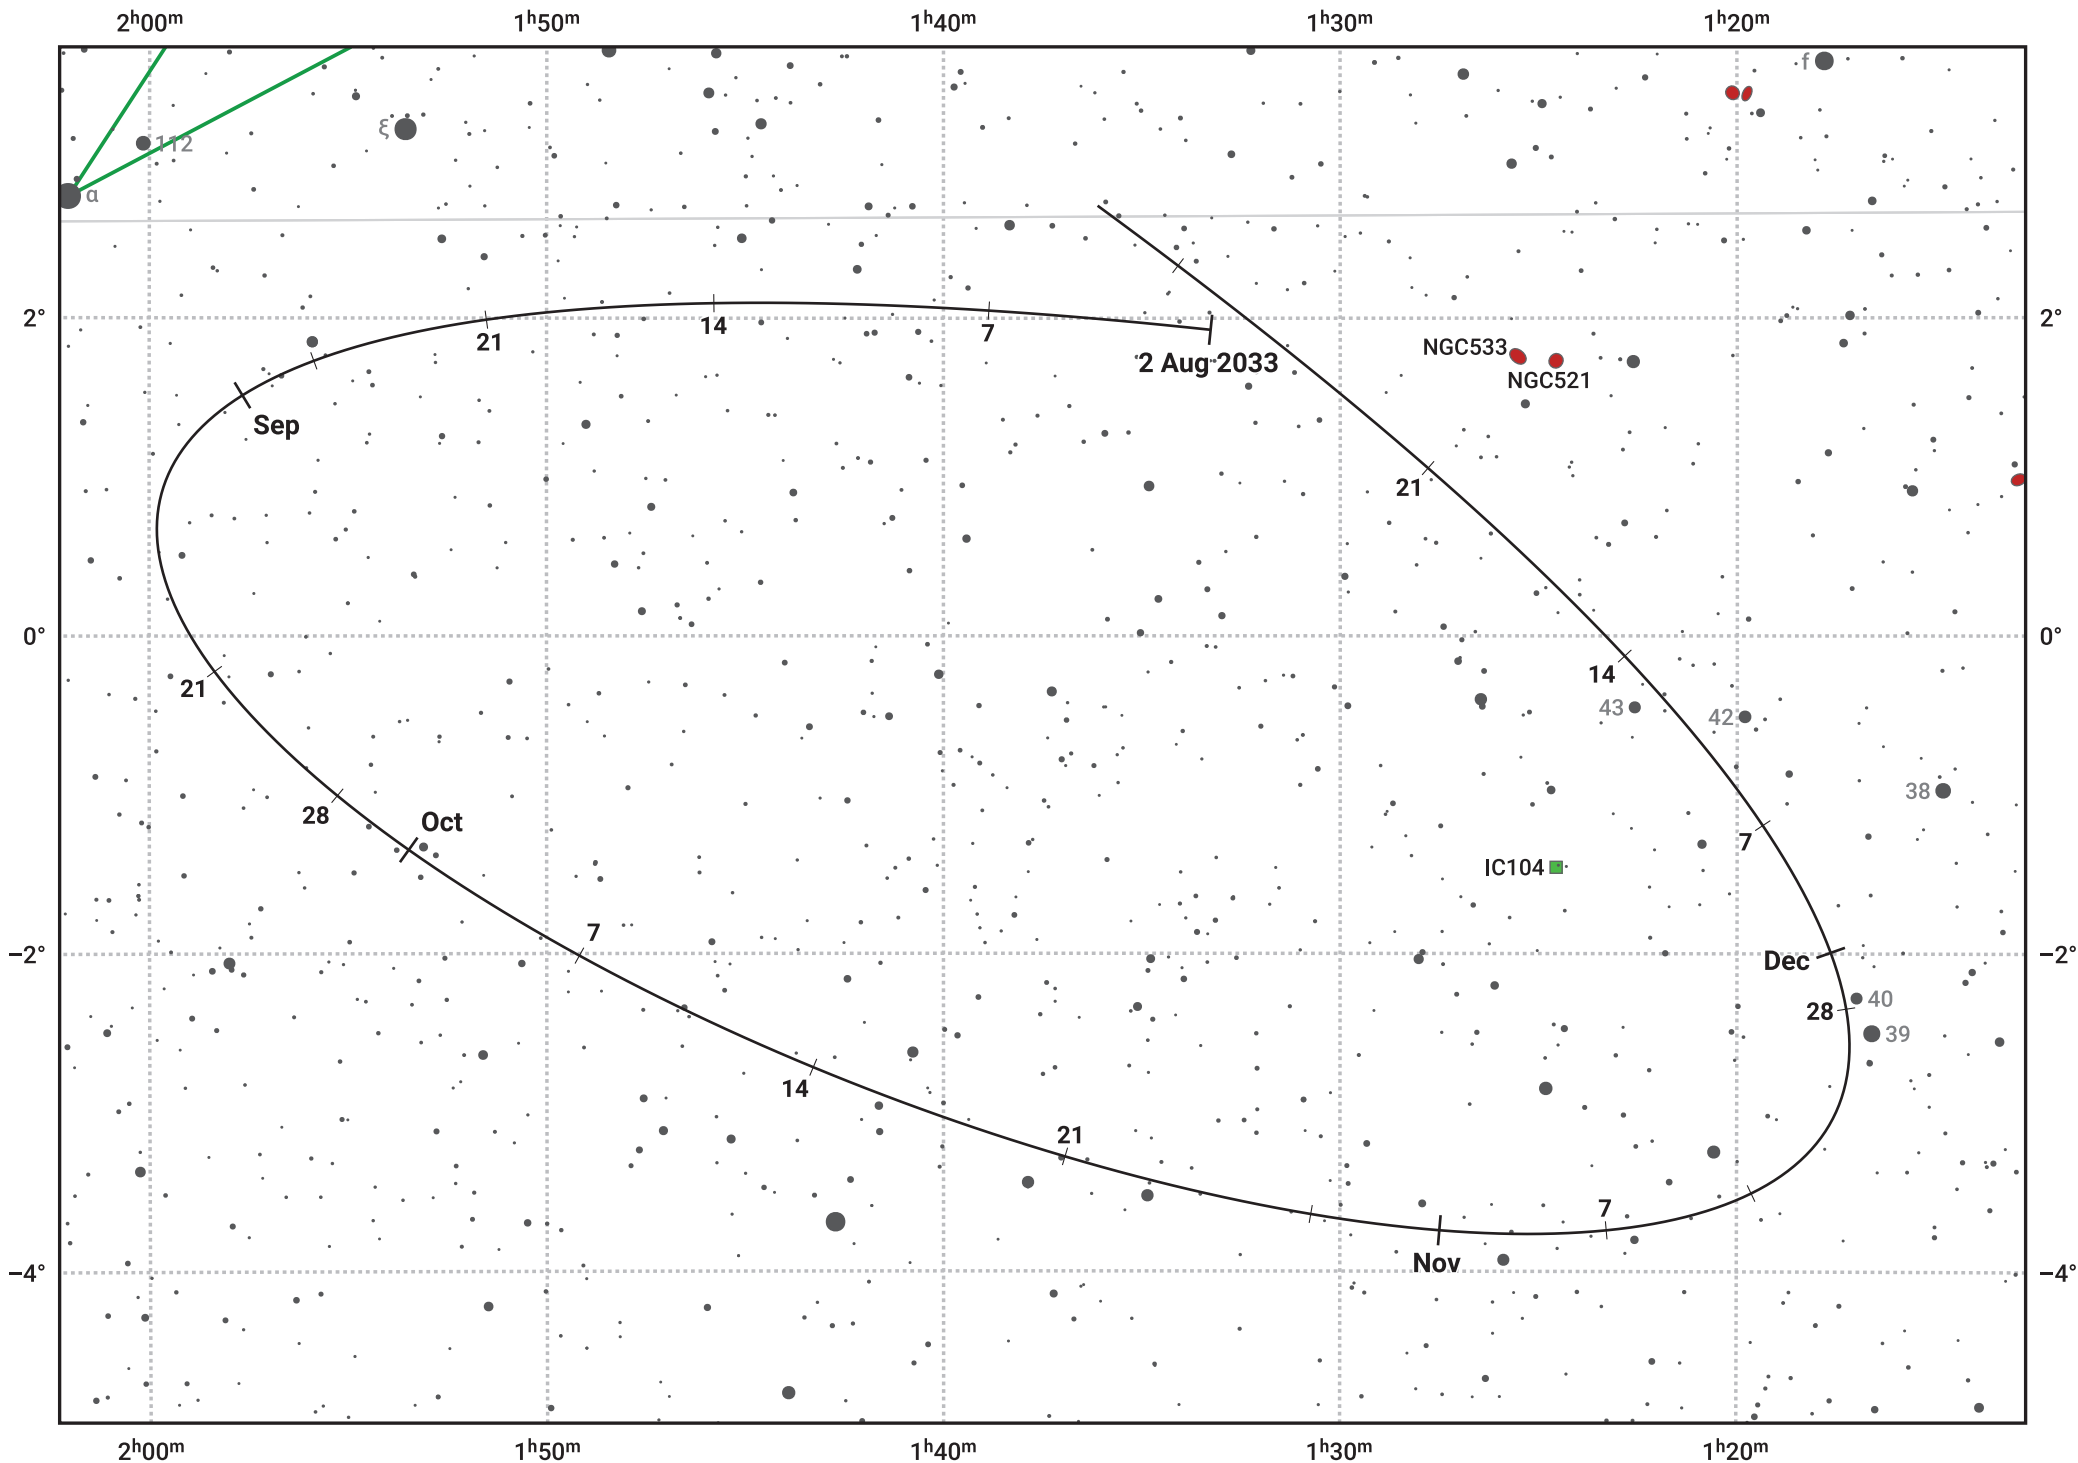

The path of Asteroid 8 Flora around opposition on 16 Oct 2033

© Dominic Ford 2011–2024. Date markers placed at midnight UTC. Downloaded from <https://in-the-sky.org>

Magnitude scale: 11.0 10.0 9.0 8.0 7.0 6.0 5.0 4.0

— Ecliptic Plane

● Galaxy
 ■ Bright nebula
 ● Open cluster
 ⊕ Globular cluster

Date	Mag	Phase
2033 Sep 1	9.3	96%
2033 Sep 12	9.0	97%
2033 Oct 1	8.5	99%
2033 Nov 1	8.5	99%
2033 Dec 1	9.3	95%