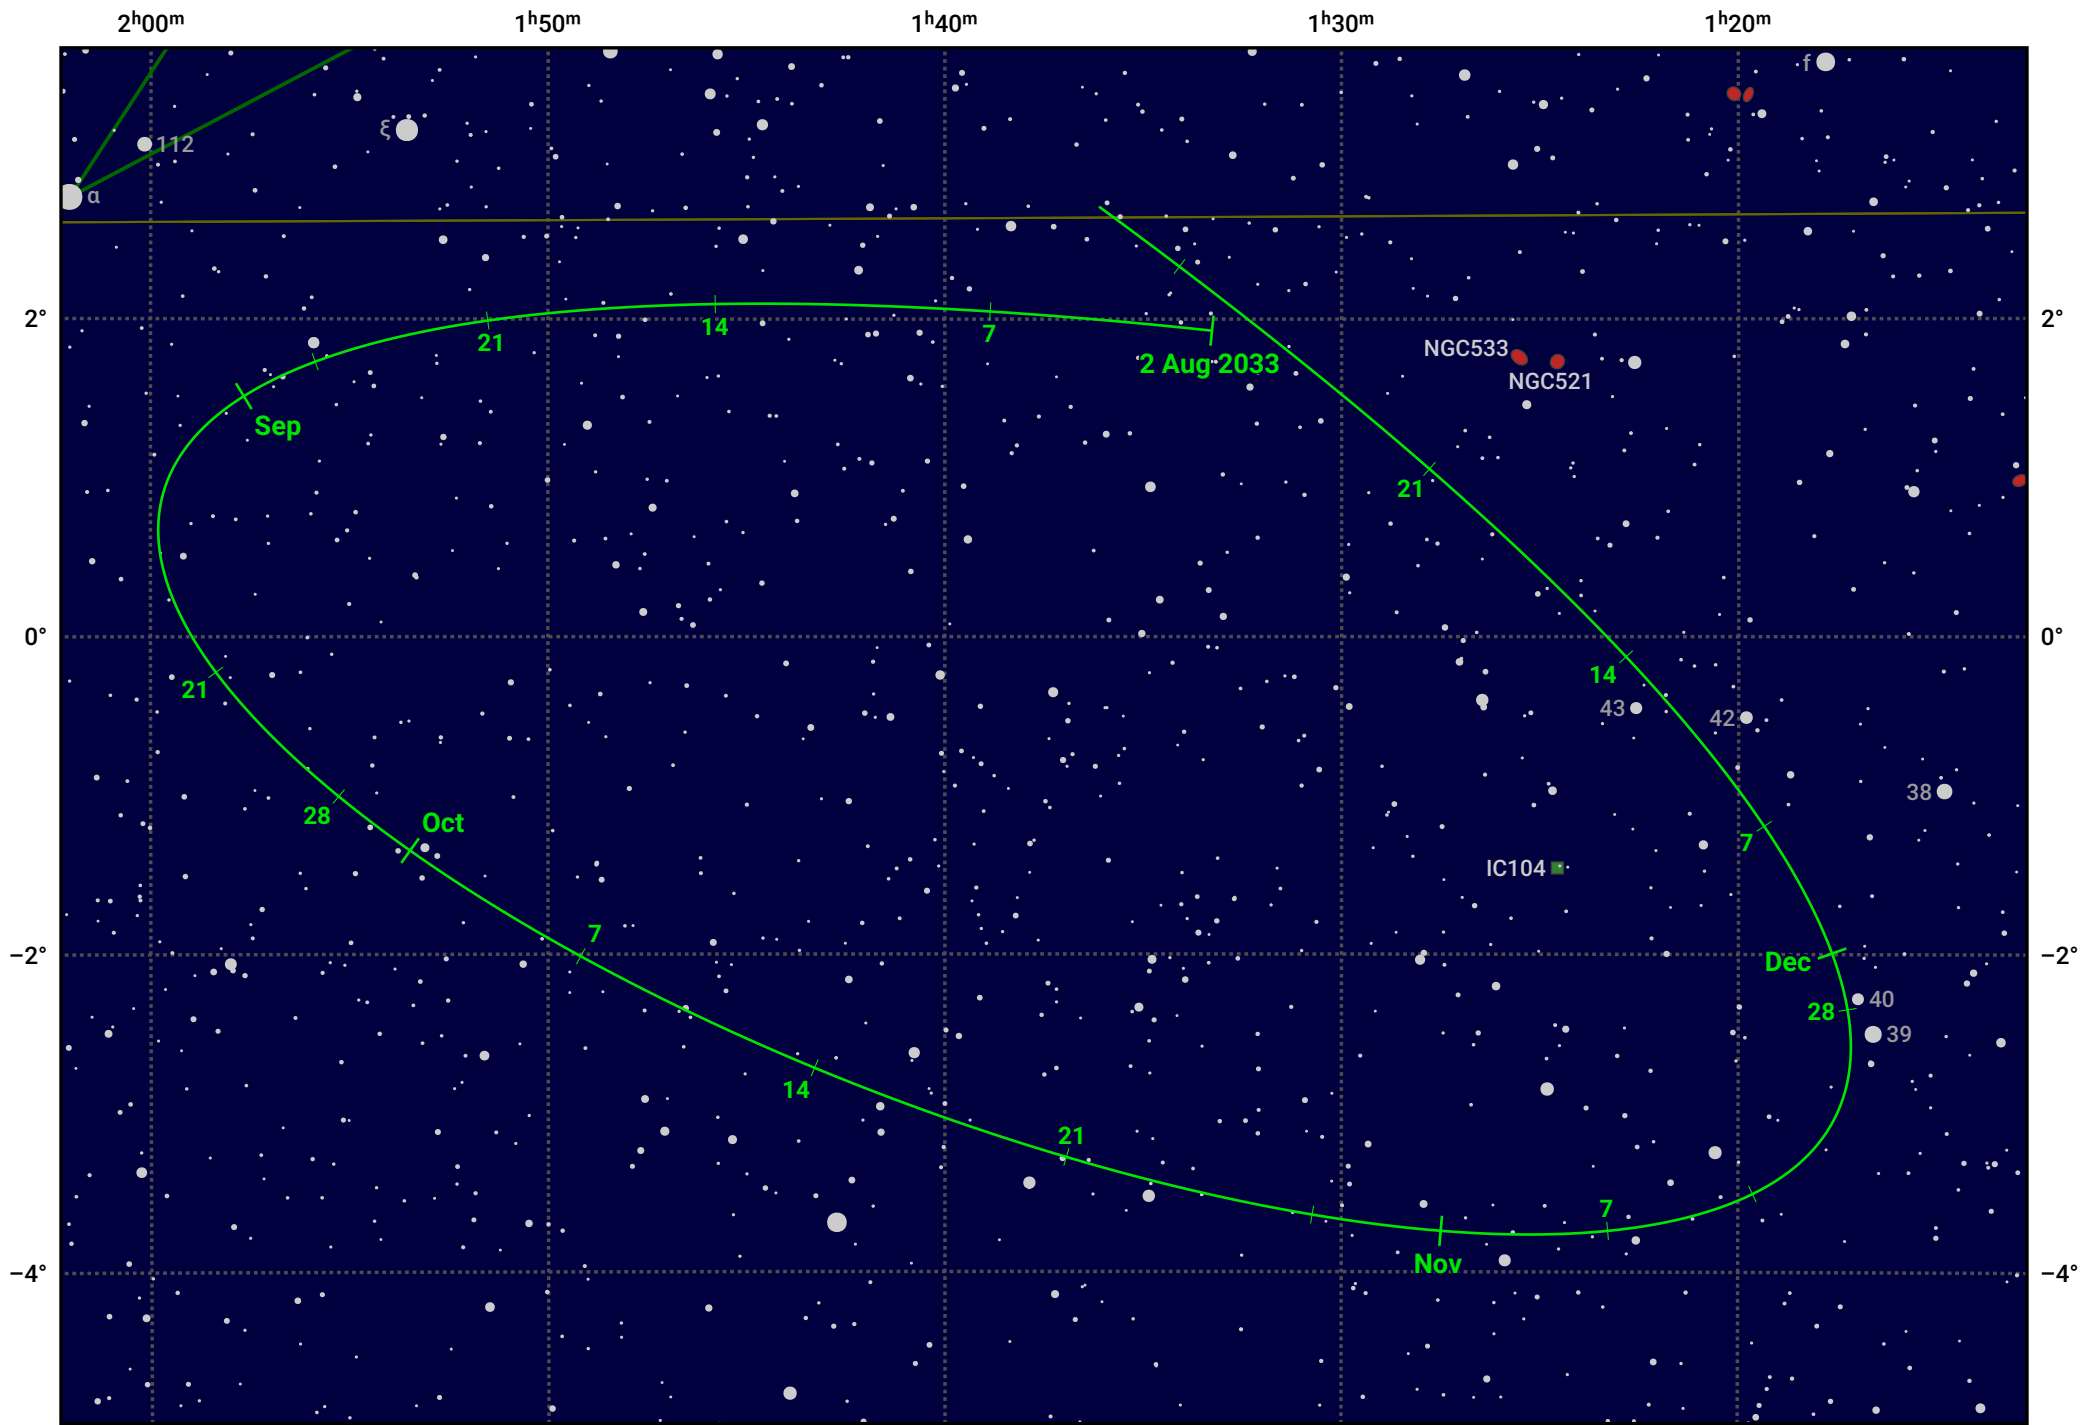

The path of Asteroid 8 Flora around opposition on 16 Oct 2033

© Dominic Ford 2011–2024. Date markers placed at midnight UTC. Downloaded from <https://in-the-sky.org>

Magnitude scale: 11.0 10.0 9.0 8.0 7.0 6.0 5.0 4.0

— Ecliptic Plane

Galaxy Bright nebula Open cluster Globular cluster

Date	Mag	Phase
2033 Sep 1	9.3	96%
2033 Sep 12	9.0	97%
2033 Oct 1	8.5	99%
2033 Nov 1	8.5	99%
2033 Dec 1	9.3	95%