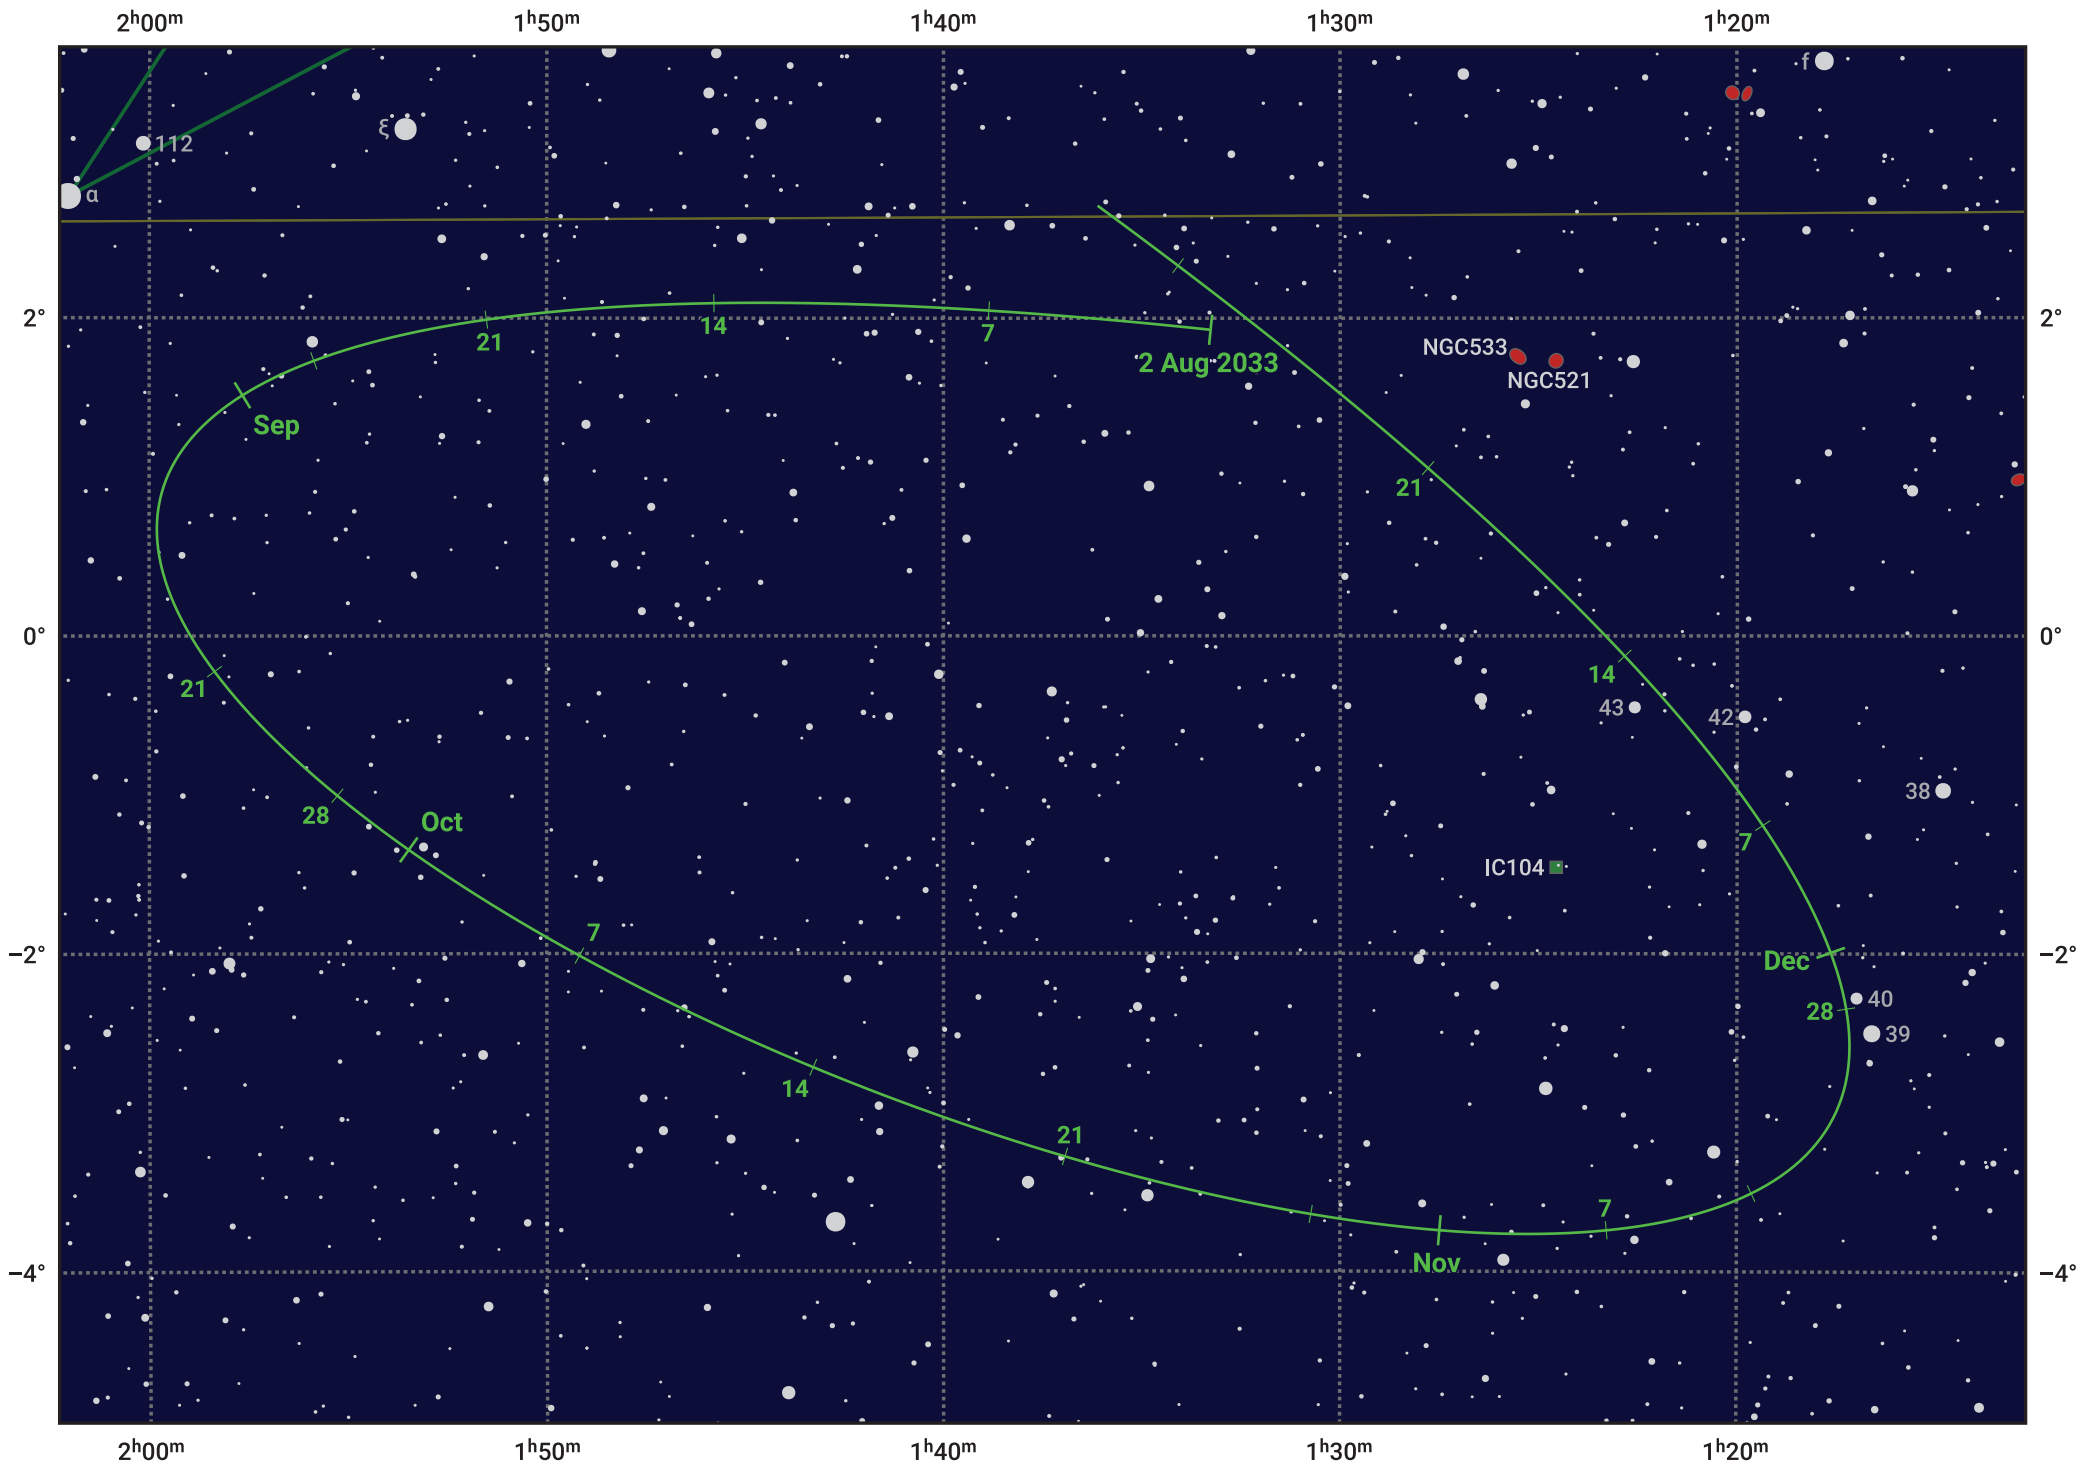

The path of Asteroid 8 Flora around opposition on 16 Oct 2033

© Dominic Ford 2011–2024. Date markers placed at midnight UTC. Downloaded from <https://in-the-sky.org>

Magnitude scale: 11.0 10.0 9.0 8.0 7.0 6.0 5.0 4.0

— Ecliptic Plane

● Galaxy
 ■ Bright nebula
 ● Open cluster
 ⊕ Globular cluster

Date	Mag	Phase
2033 Sep 1	9.3	96%
2033 Sep 12	9.0	97%
2033 Oct 1	8.5	99%
2033 Nov 1	8.5	99%
2033 Dec 1	9.3	95%