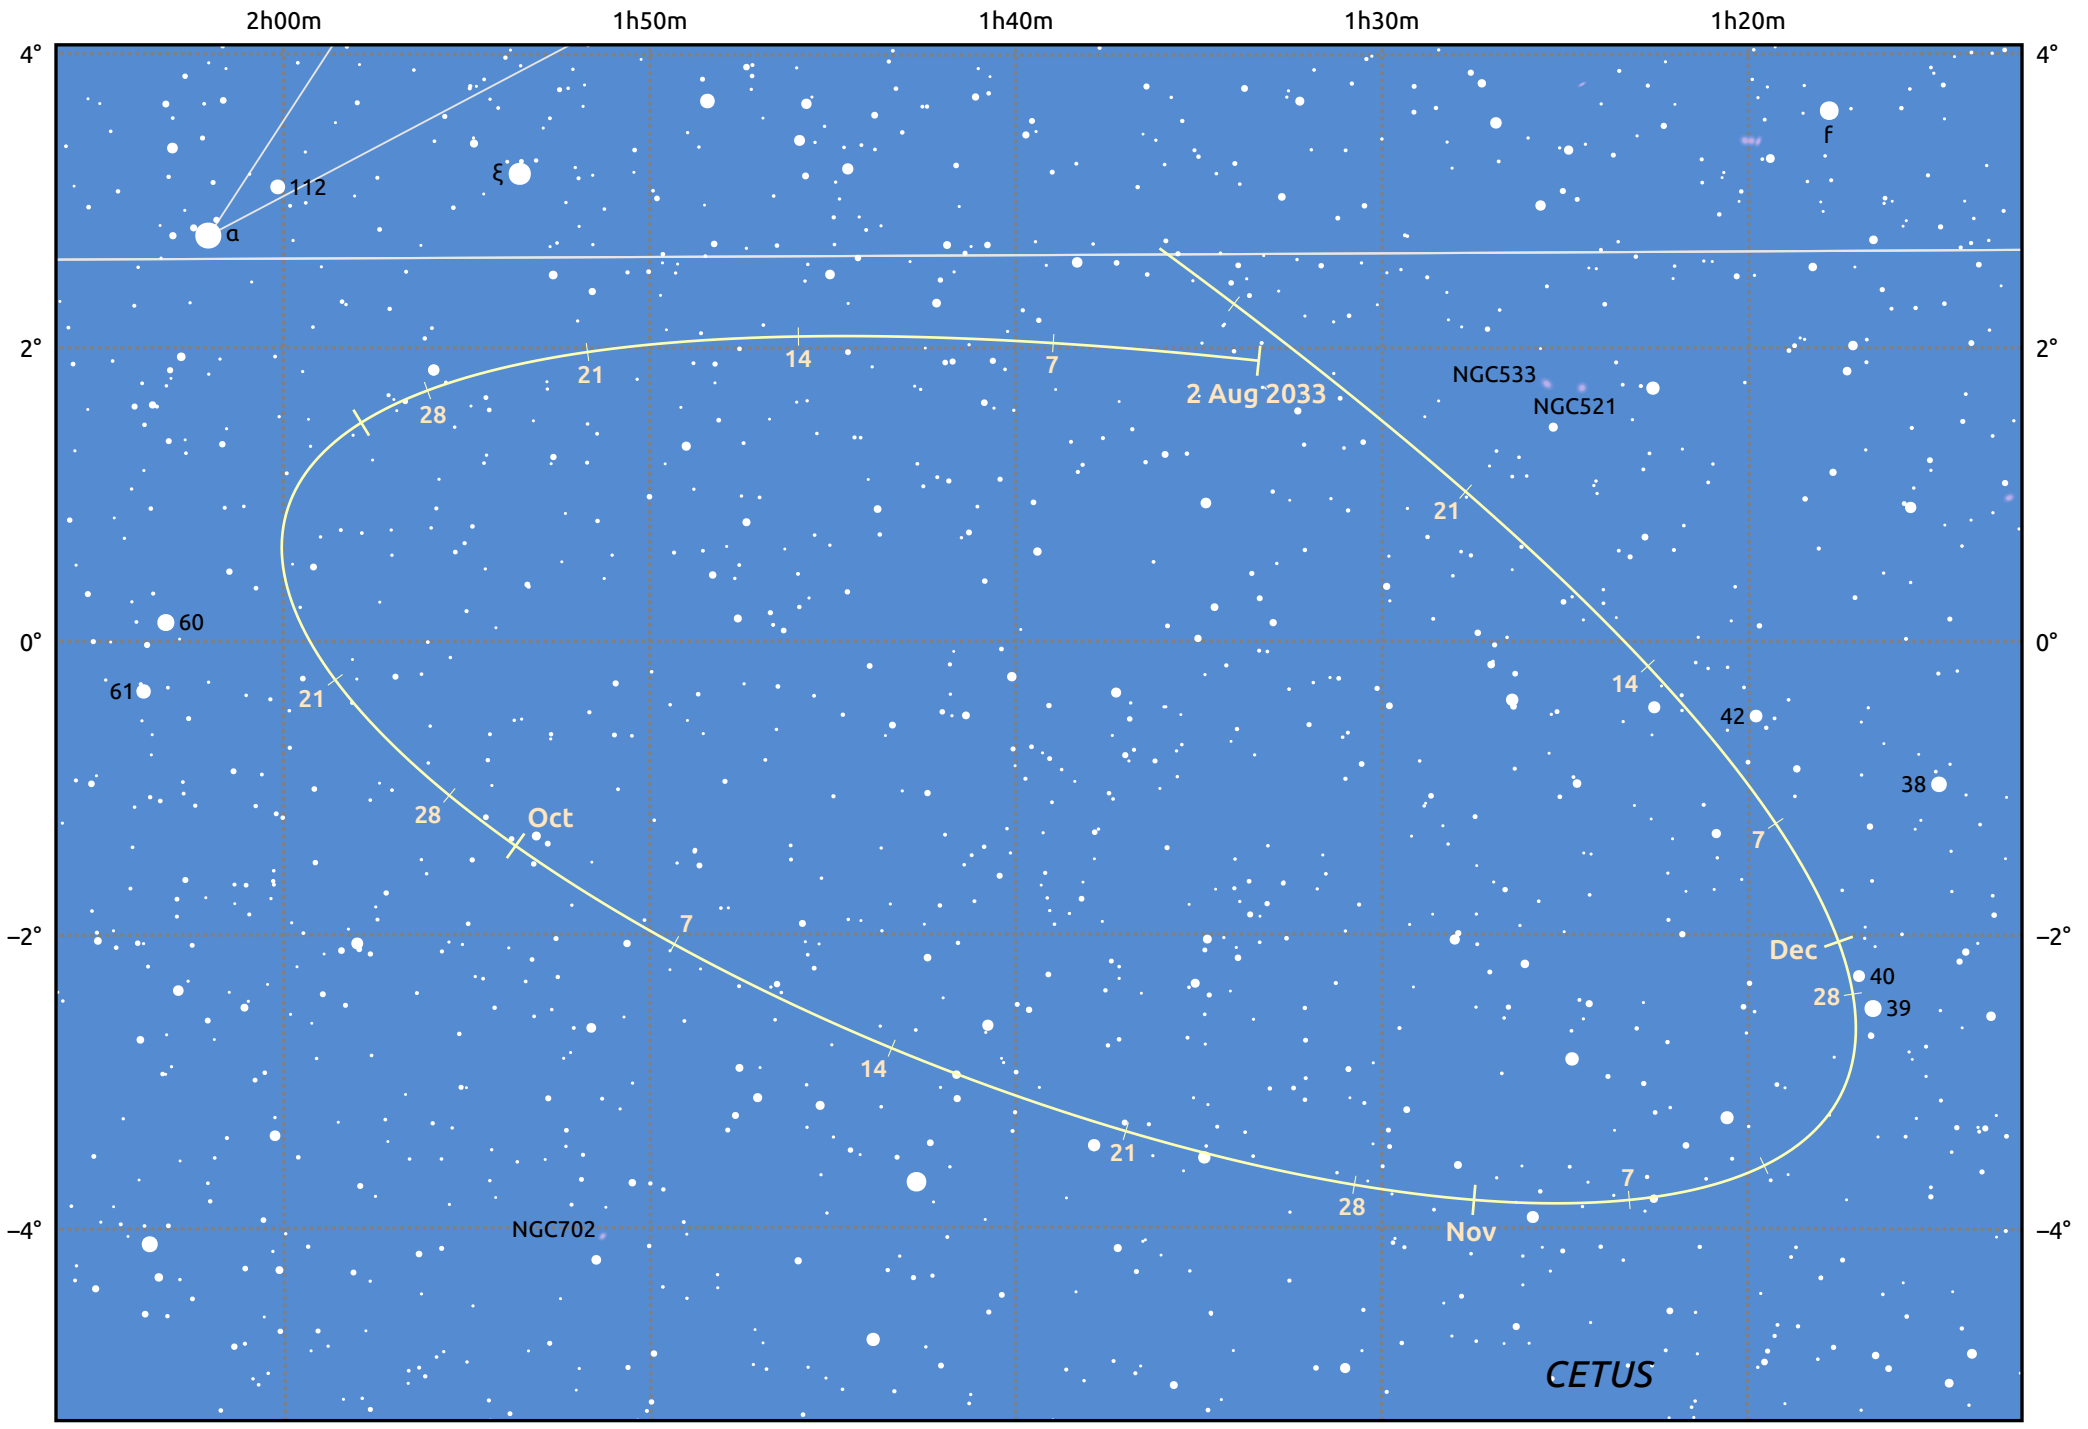

# The path of Asteroid 8 Flora around opposition on 16 Oct 2033

© Dominic Ford 2011–2025. Date markers placed at midnight UTC. Downloaded from <https://in-the-sky.org>

Magnitude scale: 11.0 10.0 9.0 8.0 7.0 6.0 5.0 4.0

Ecliptic Plane

- ◆ Galaxy
- ◆ Bright nebula
- Open cluster
- Globular cluster
- ◆ Planetary nebula

Date	Mag	Phase
2033 Sep 1	9.3	96%
2033 Sep 12	9.0	97%
2033 Oct 1	8.5	99%
2033 Nov 1	8.5	99%
2033 Dec 1	9.3	95%