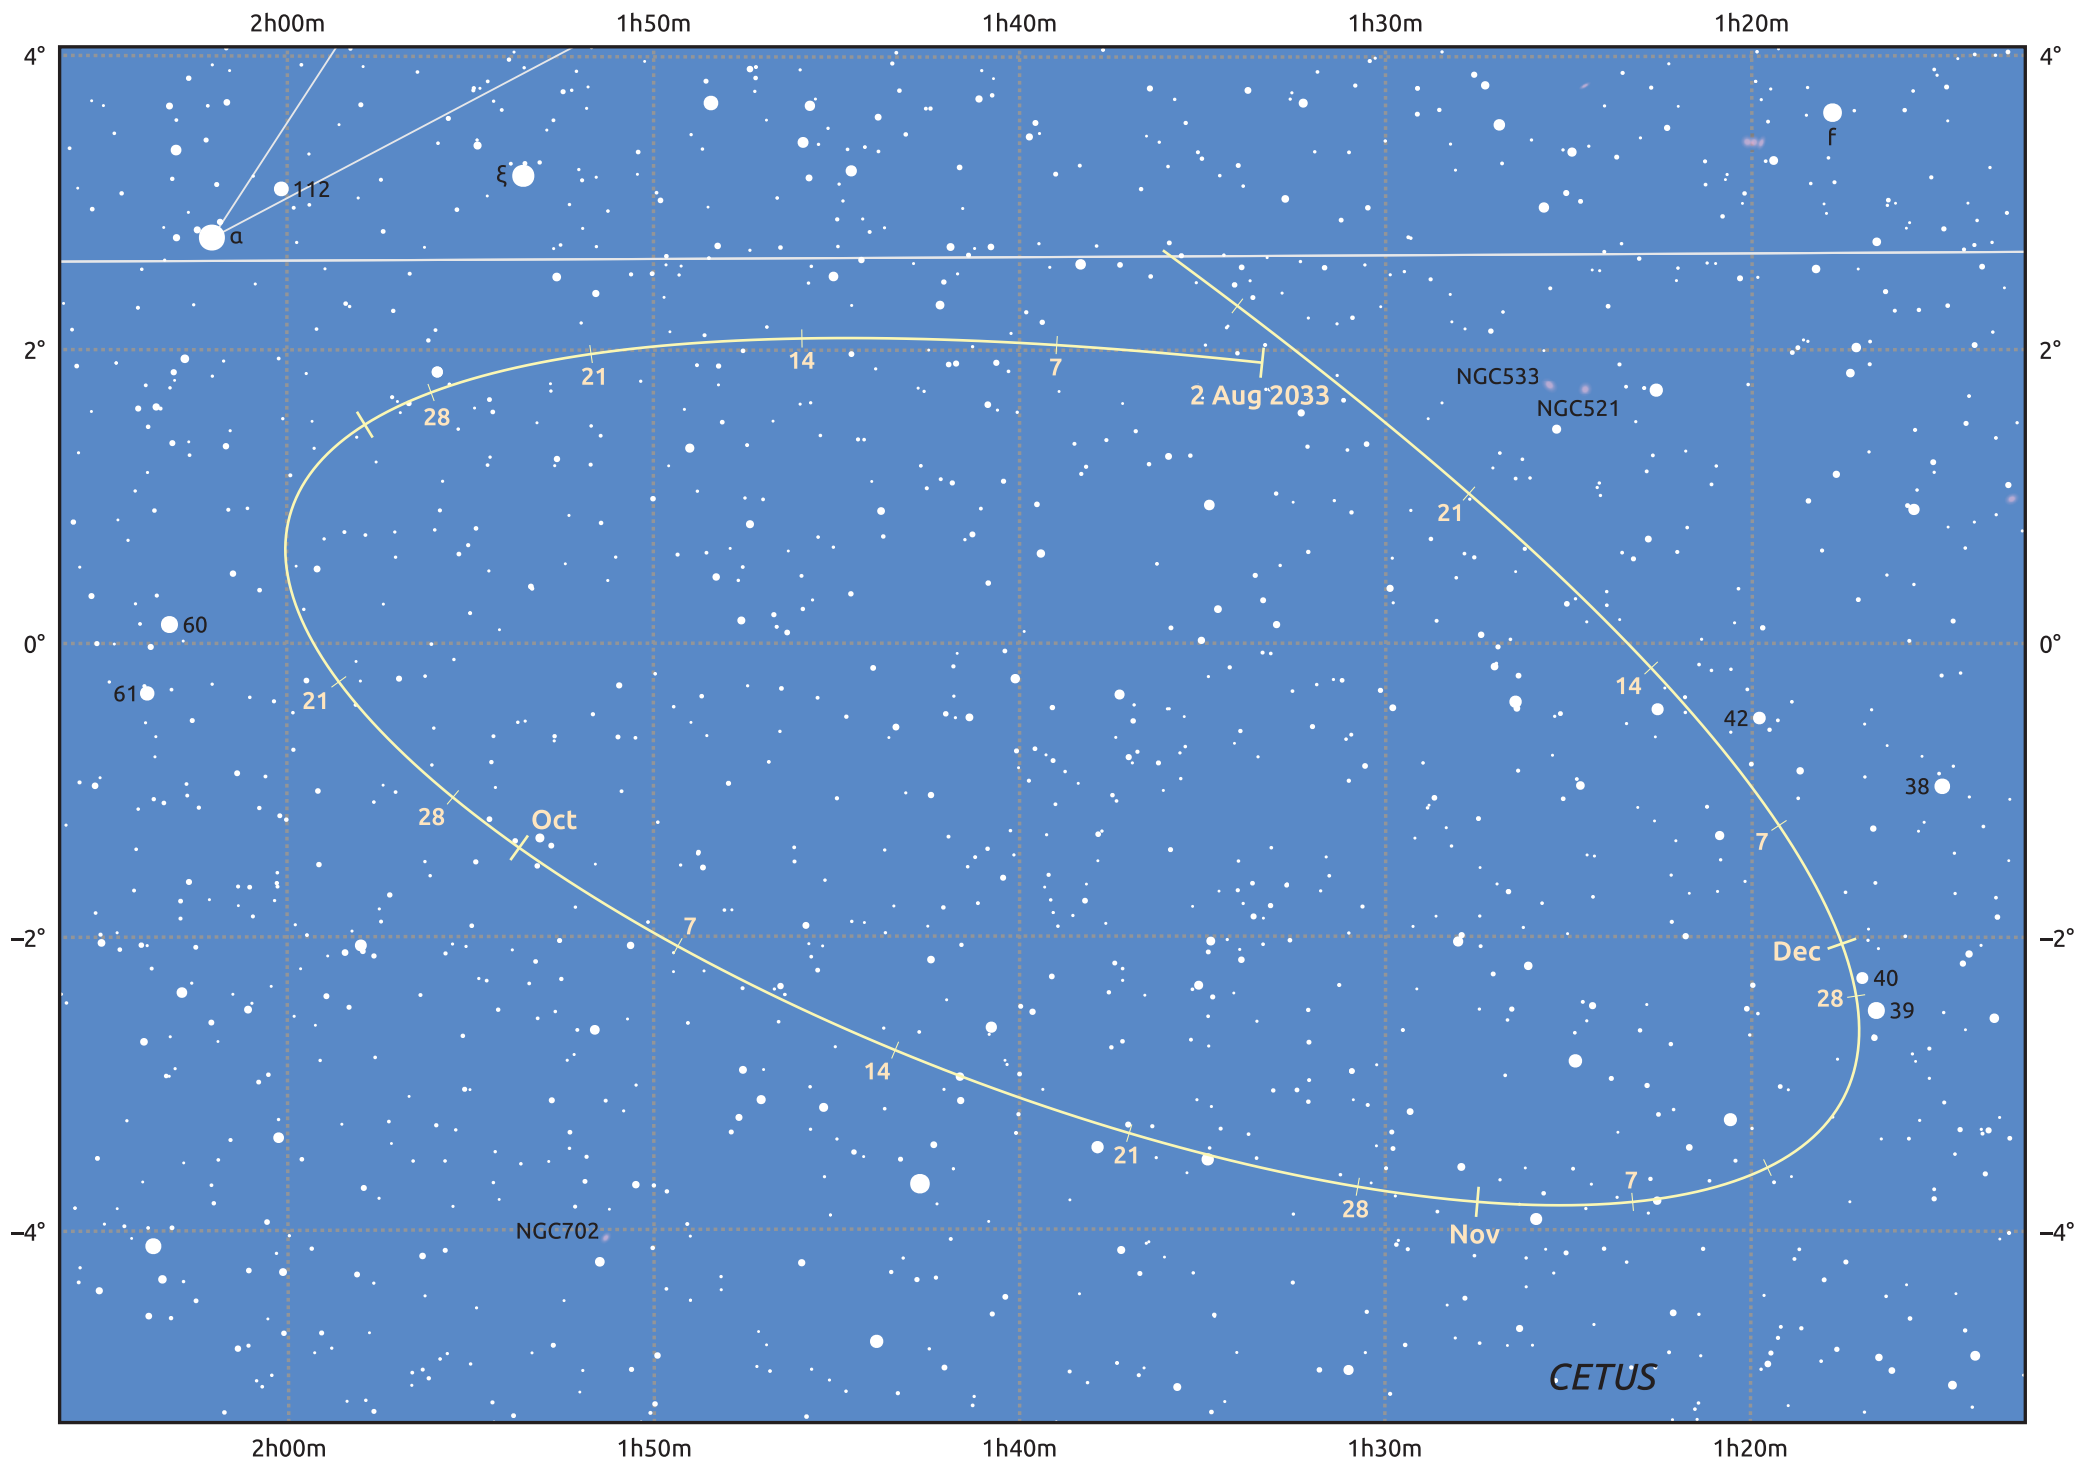

The path of Asteroid 8 Flora around opposition on 16 Oct 2033

© Dominic Ford 2011–2025. Date markers placed at midnight UTC. Downloaded from <https://in-the-sky.org>

Magnitude scale: ·11.0 ·10.0 ·9.0 ·8.0 ·7.0 ●6.0 ●5.0 ●4.0

— Ecliptic Plane

Galaxy Bright nebula Open cluster Globular cluster Planetary nebula

Date	Mag	Phase
2033 Sep 1	9.3	96%
2033 Sep 12	9.0	97%
2033 Oct 1	8.5	99%
2033 Nov 1	8.5	99%
2033 Dec 1	9.3	95%